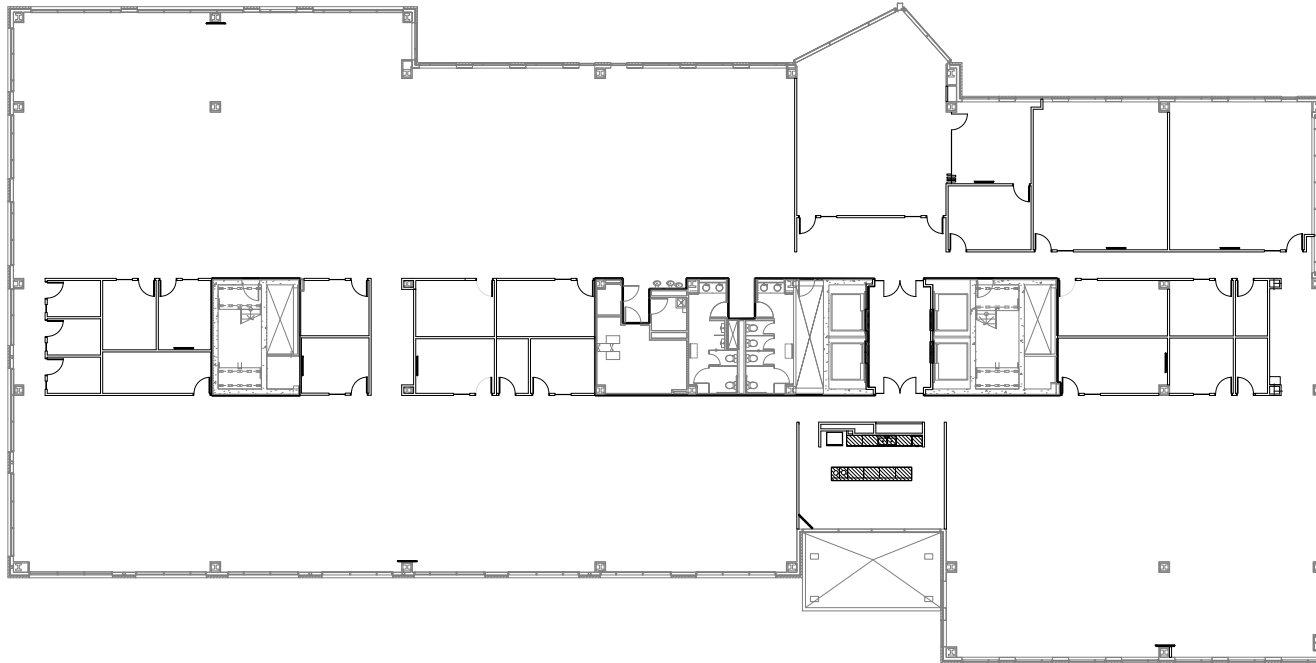

ONE LINCOLN STATION

Suite 200: 5,000- 25,521 RSF

9380 Station Street, Lone Tree, Colorado 80124

W. Ryan Stout
303.813.6448
ryan.stout@cushwake.com

Zachary T. Williams
303.813.6474
zach.williams@cushwake.com