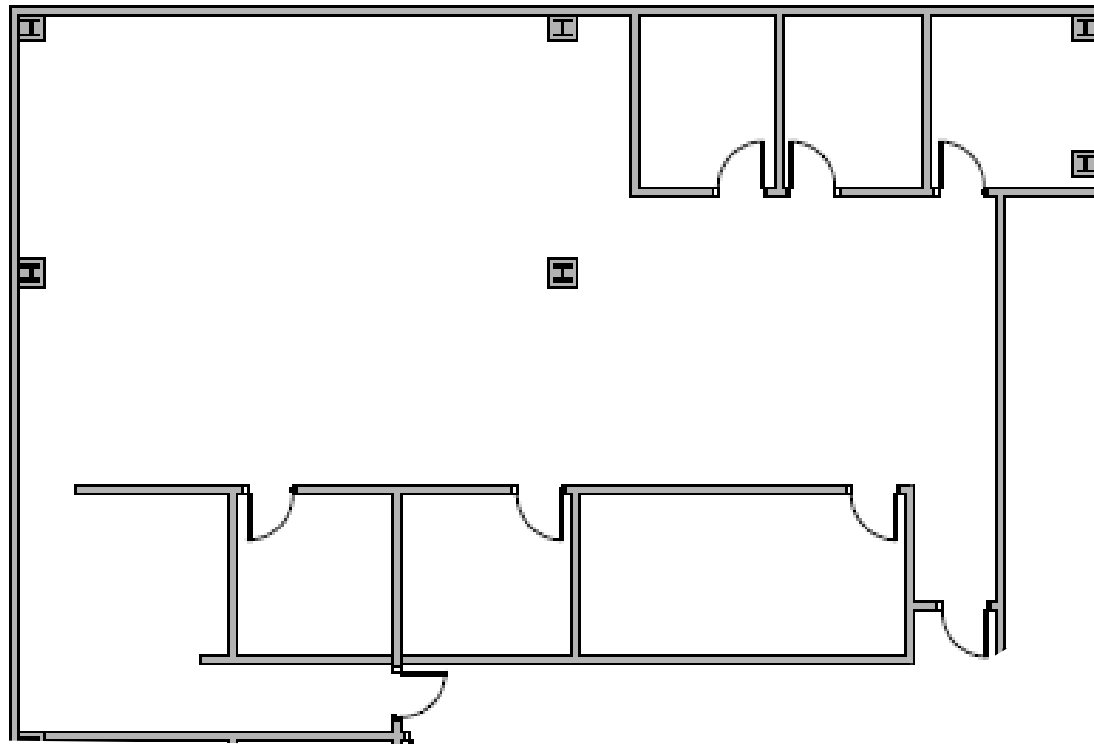

# ONE LINCOLN STATION

Suite 525: 3,988 RSF

9380 Station Street, Lone Tree, Colorado 80124

**W. Ryan Stout**  
303.813.6448  
ryan.stout@cushwake.com

**Zachary T. Williams**  
303.813.6474  
zach.williams@cushwake.com