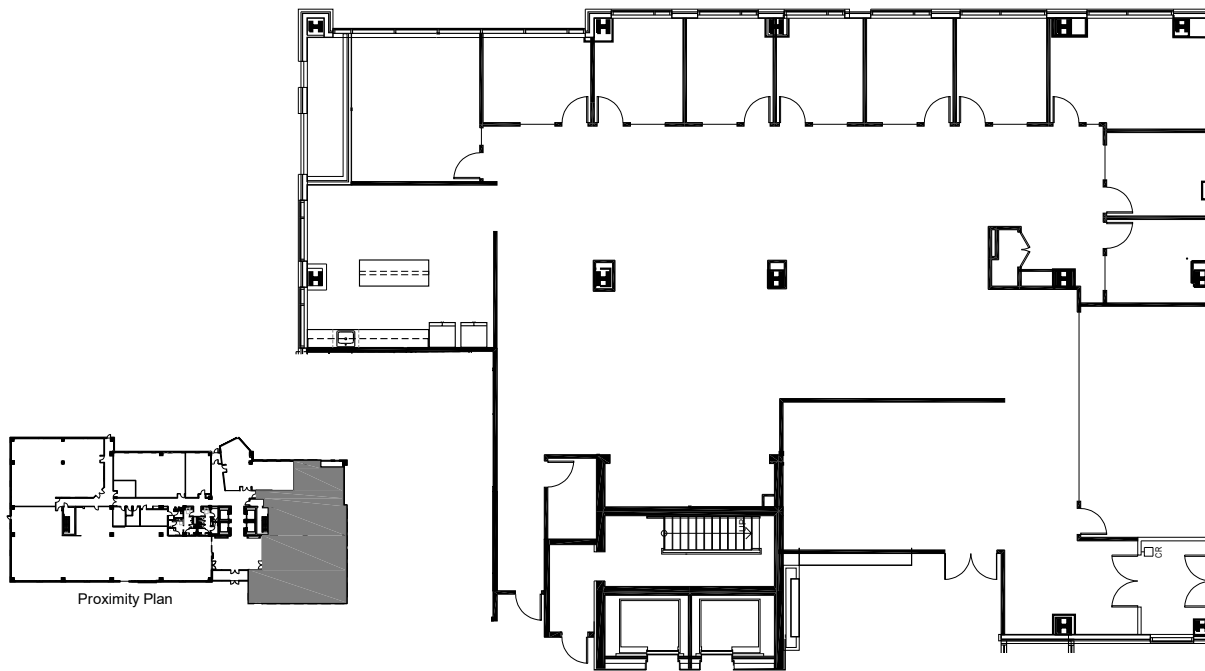

ONE LINCOLN STATION

Suite 100: 6,987 RSF
Spec Suite

TOUR SUITE

9380 Station Street, Lone Tree, Colorado 80124

W. Ryan Stout
303.813.6448
ryan.stout@cushwake.com

Zachary T. Williams
303.813.6474
zach.williams@cushwake.com