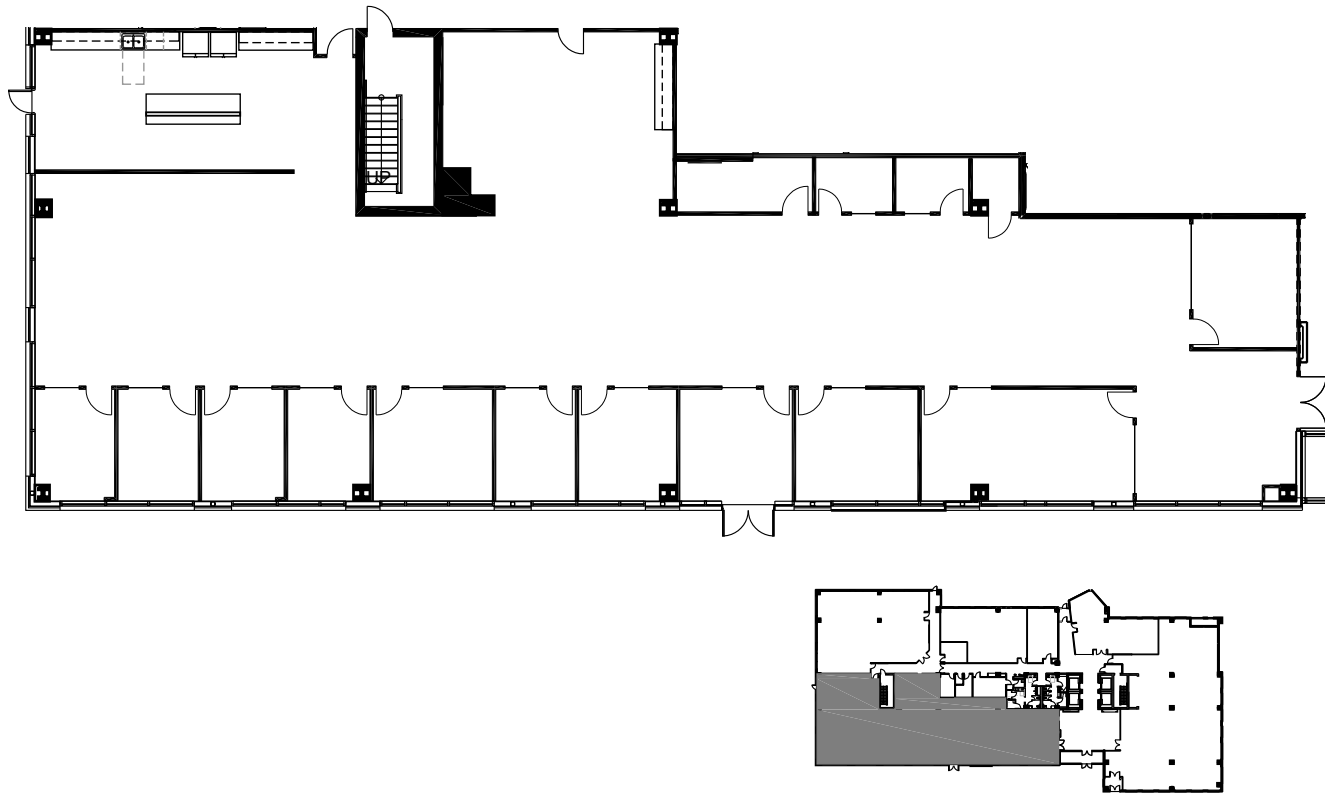

ONE LINCOLN STATION

Suite 150: 7,697 RSF
Spec Suite

9380 Station Street, Lone Tree, Colorado 80124

W. Ryan Stout
303.813.6448
ryan.stout@cushwake.com

Zachary T. Williams
303.813.6474
zach.williams@cushwake.com