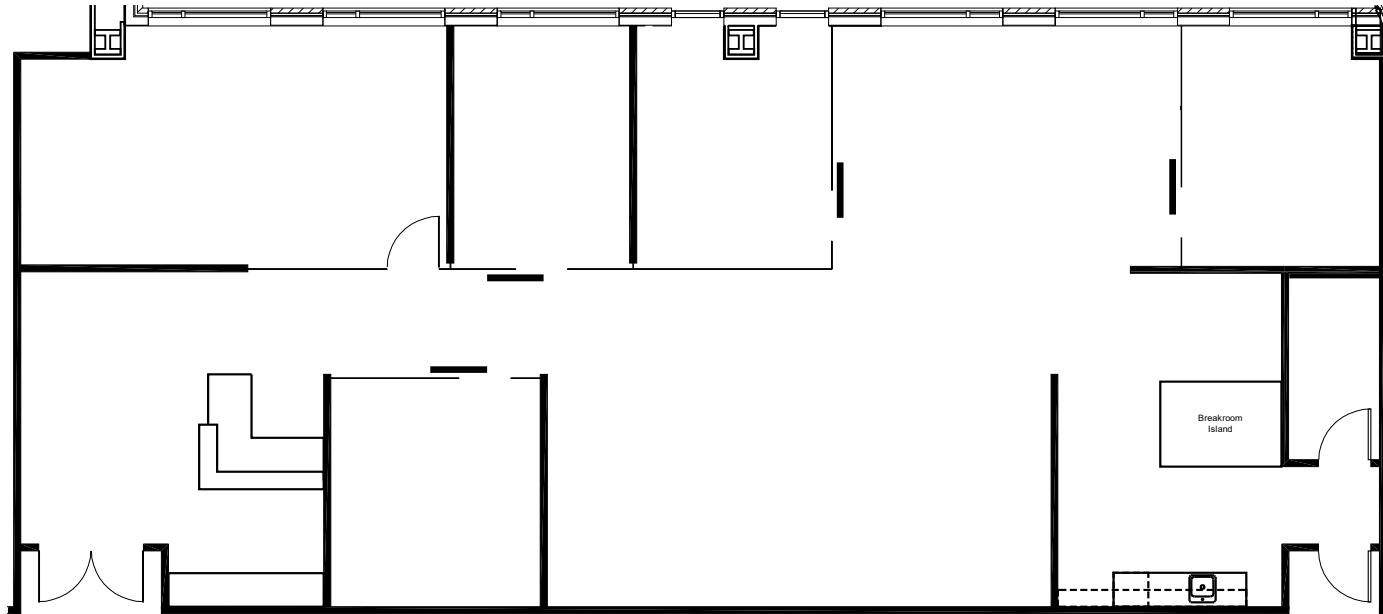

# ONE LINCOLN STATION

**Suite 515: 3,147 RSF  
Spec Suite**

**9380 Station Street, Lone Tree, Colorado 80124**

**W. Ryan Stout**  
303.813.6448  
ryan.stout@cushwake.com

**Zachary T. Williams**  
303.813.6474  
zach.williams@cushwake.com