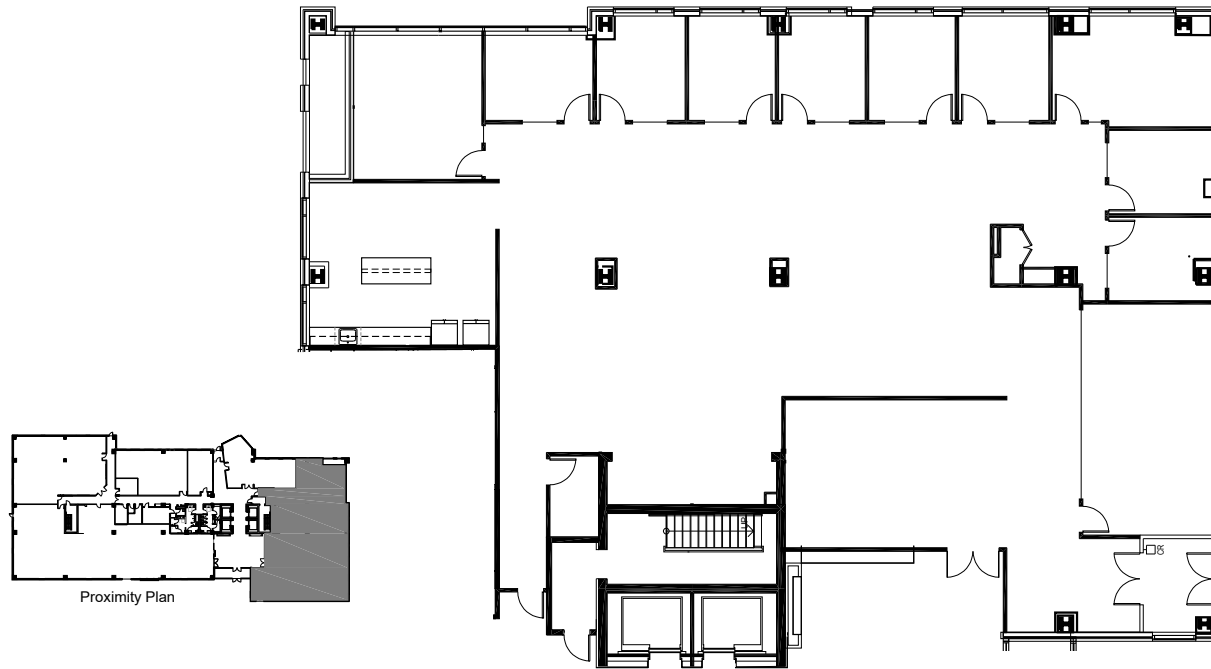

ONE LINCOLN STATION

Suite 100: 6,987 RSF
Spec Suite

9380 Station Street, Lone Tree, Colorado 80124

W. Ryan Stout
303.813.6448
ryan.stout@cushwake.com

Zachary T. Williams
303.813.6474
zach.williams@cushwake.com