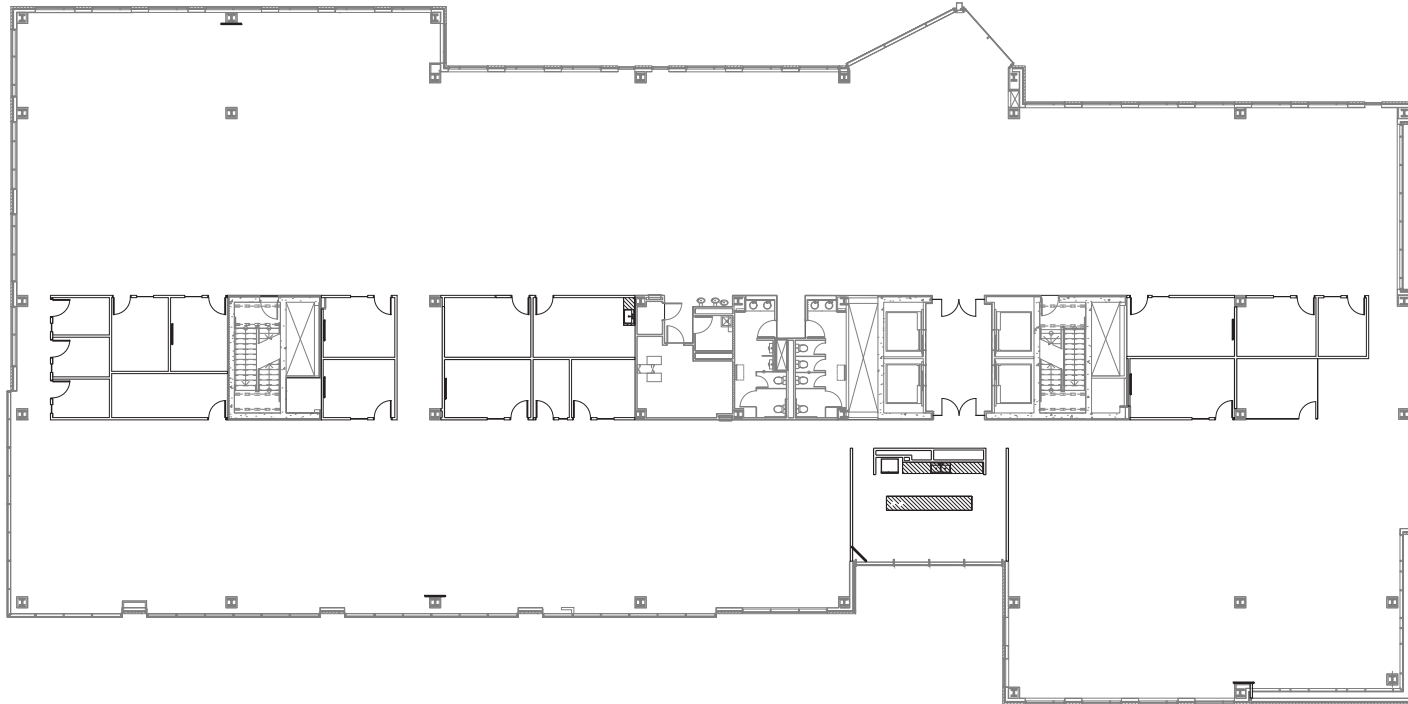

ONE LINCOLN STATION

Suite 300: 5,000 -25,654 RSF

9380 Station Street, Lone Tree, Colorado 80124

W. Ryan Stout
303.813.6448
ryan.stout@cushwake.com

Zachary T. Williams
303.813.6474
zach.williams@cushwake.com