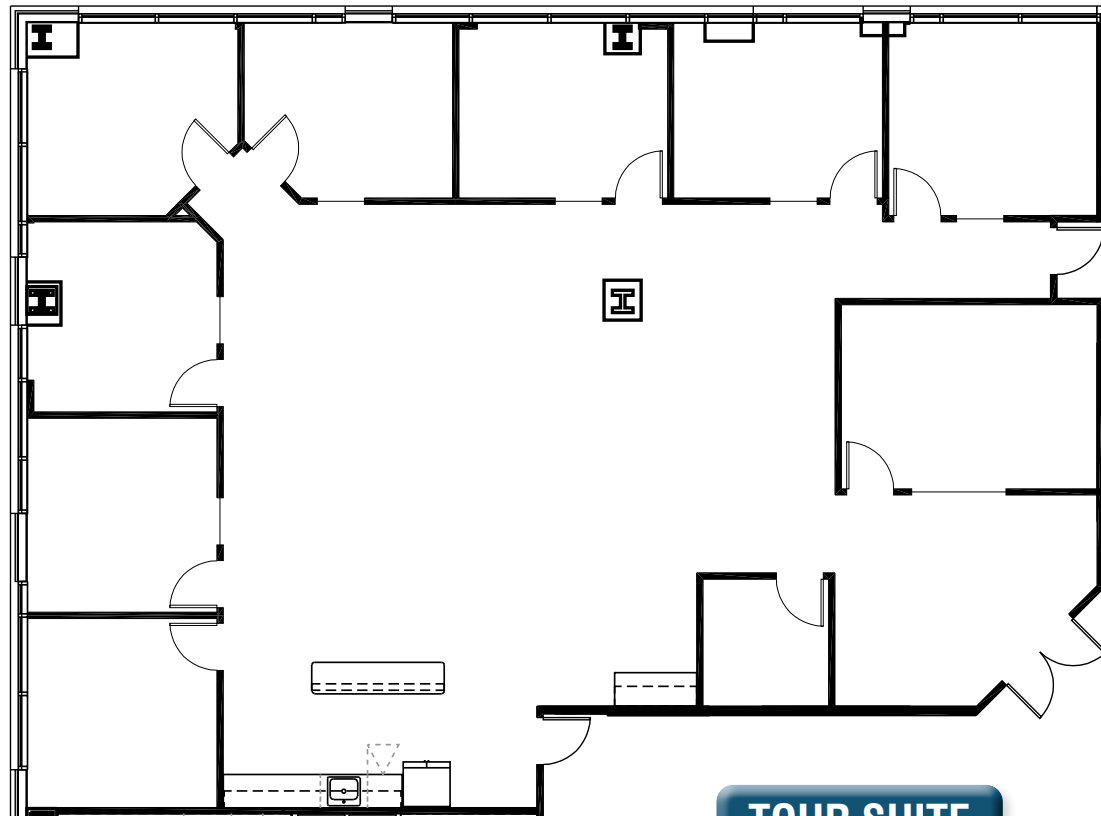

ONE LINCOLN STATION

Suite 125: 3,787 RSF
Spec Suite

TOUR SUITE

9380 Station Street, Lone Tree, Colorado 80124

W. Ryan Stout
303.813.6448
ryan.stout@cushwake.com

Zachary T. Williams
303.813.6474
zach.williams@cushwake.com