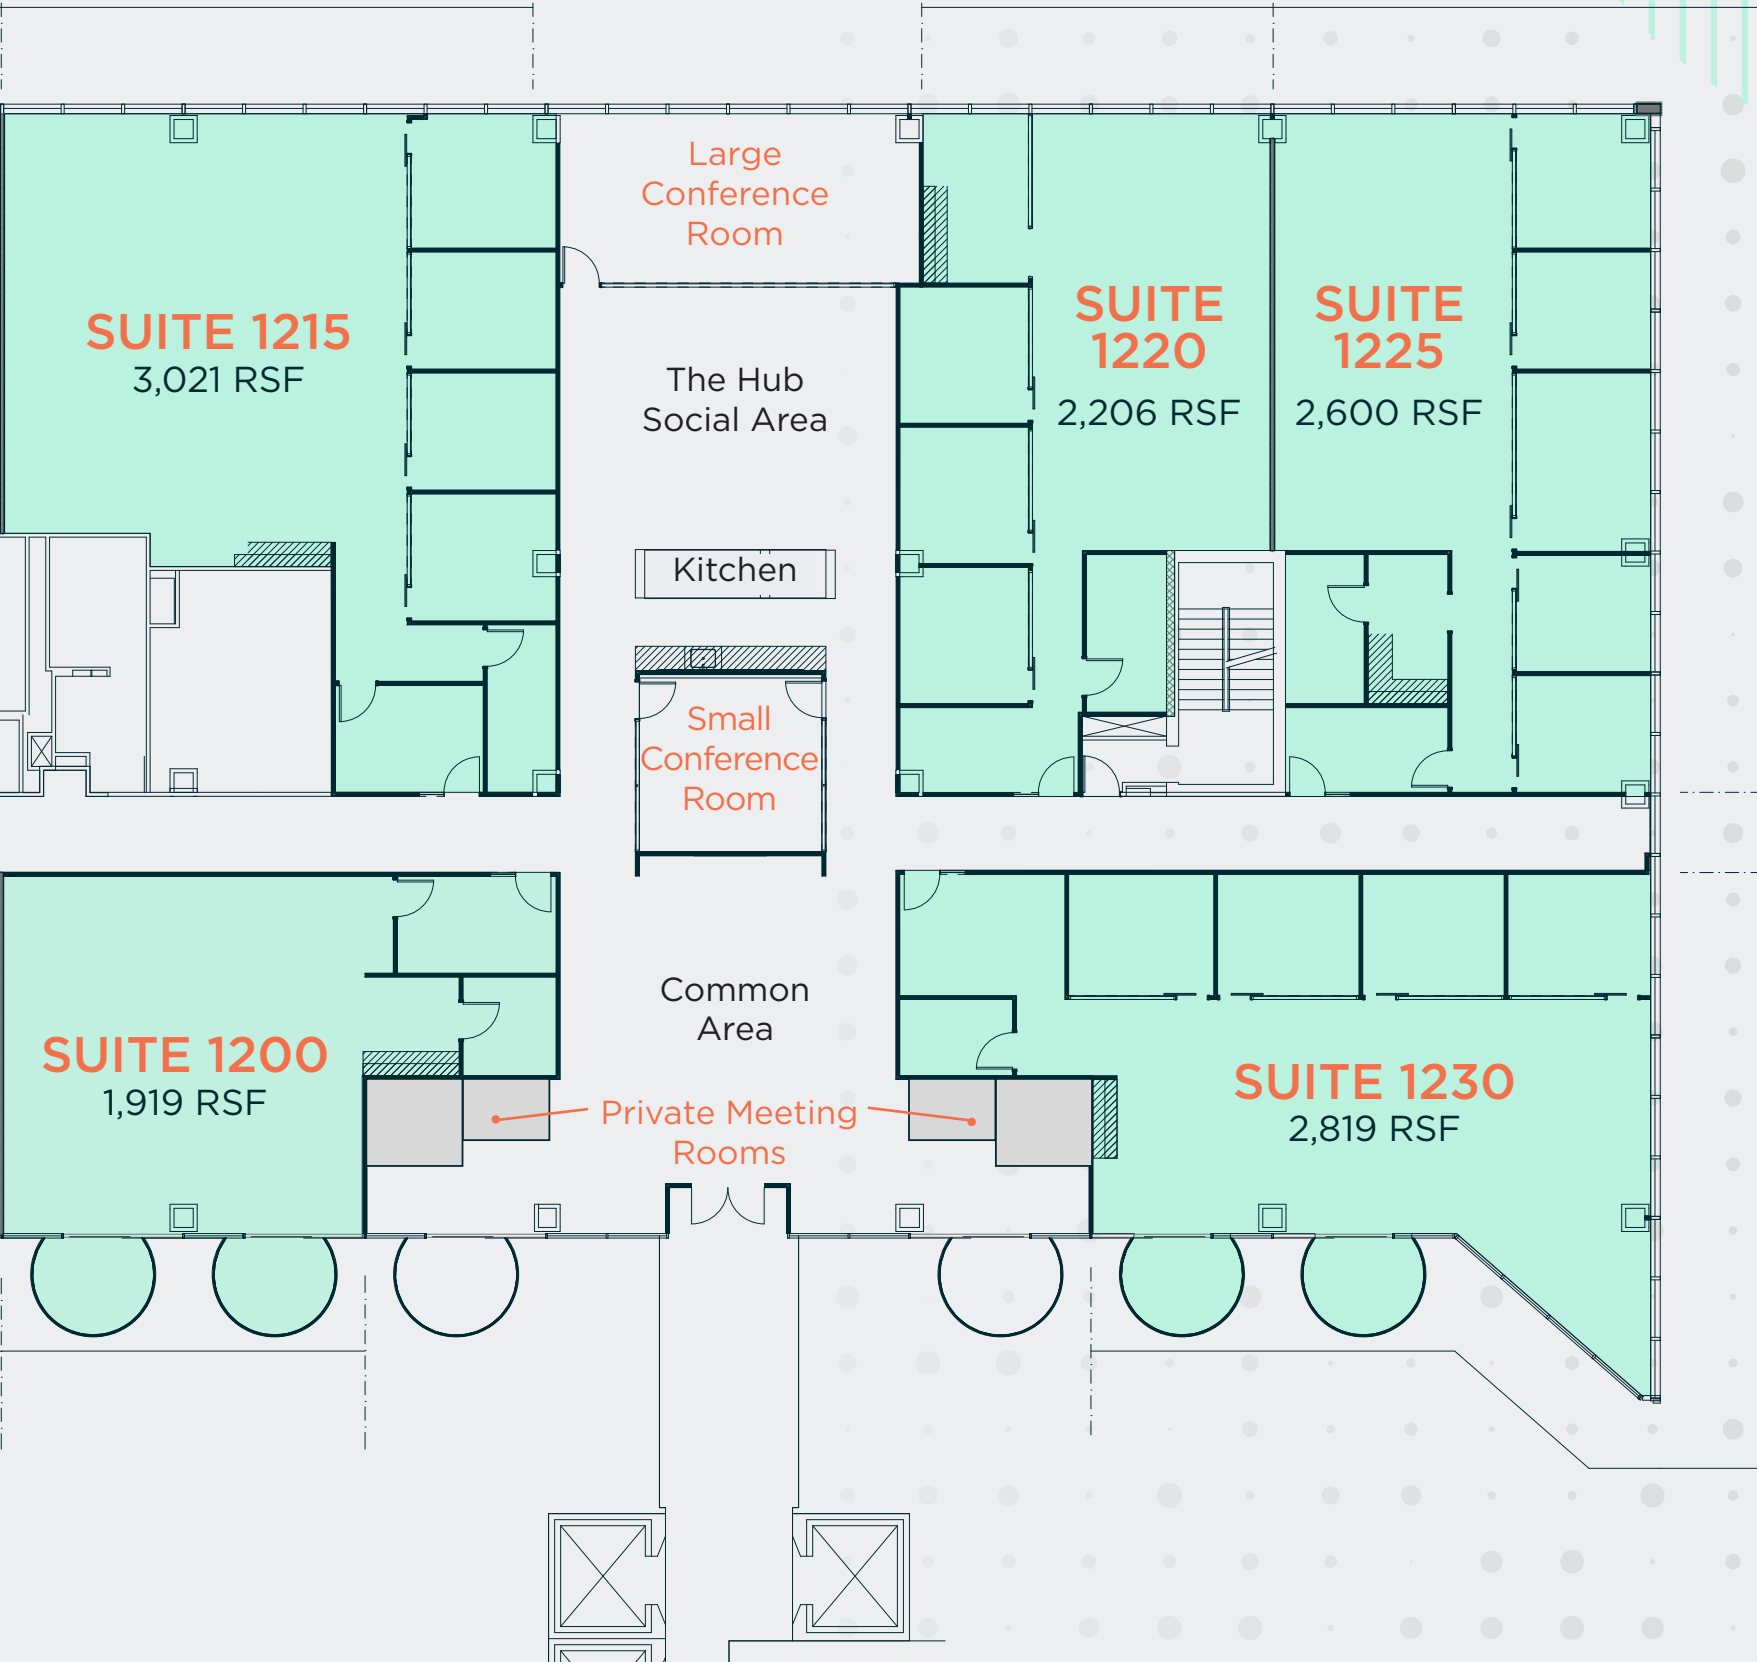

SET NEW STANDARDS FOR YOUR BUSINESS

Welcome to The Hub at the Galleria. Floor 12 East features a total of 7 move-in ready suites and common areas which are exclusive for The Hub tenants. Experience The Hub today and move-in tomorrow!

Exclusive Hub Break Room

Private Hub Meeting Booths

Two Exclusive Hub Conference Rooms

»» PRODUCTION HUB

All of our 7 move-in ready suites feature modern finishes including sliding glass office fronts, a private kitchen area, LED lighting throughout, and a secure reception area. The Hub at the Galleria is ready to meet all of your business needs.

Suite 1210 Rendering

Suite 1215 Rendering

Suite 1225 - Features Included In All Hub Suites

HUB OF OPPORTUNITY

The move-in ready suites at The Hub range from 1,900 SF to 3,400 SF providing for a wide-range of options. All tenants of The Hub at the Galleria will have incredible signage opportunities in the common area to help promote your company!

A multi-level shopping mall interior with a large circular chandelier and a semi-transparent text overlay. The text reads: THE HUB AT THE GALLERIA HAS IT ALL. The word 'HUB' is in orange, while the rest is in dark teal. The background shows a modern mall with glass railings, people walking, and a large red H&M logo on the left. A thick orange bar is at the bottom of the text overlay.