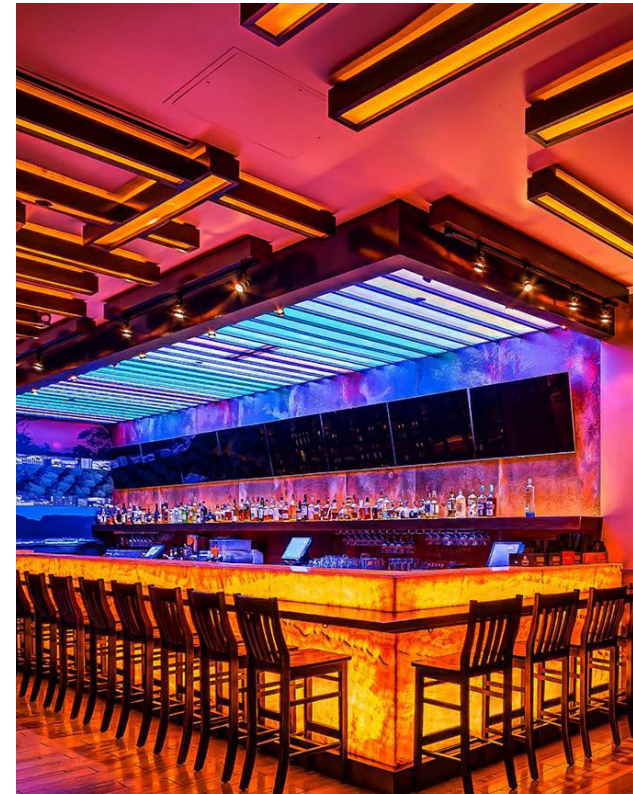

»» HUB OF ACTIVITY

The Hub features incredible first-class amenities including an exclusive break room, seating areas and private meeting booths for smaller groups, and 2 exclusive Hub conference rooms complete with full AV equipment ready for your next meeting!

A multi-level shopping mall interior with a large circular chandelier and a semi-transparent text overlay. The text reads: THE HUB AT THE GALLERIA HAS IT ALL. The word 'HUB' is in orange, while the rest is in dark teal. The background shows a modern mall with glass railings, people walking, and a large red H&M logo on the left. A thick orange bar is at the bottom of the text overlay.

**THE HUB AT
THE GALLERIA
HAS IT ALL**

5 
Coffee
Options

46 
Dining
Options

The Hub at The Galleria is conveniently located in the heart of the Galleria, providing you and your employees with an unlimited number of options for dining, shopping and entertainment.

350 
Fine
Stores

2 
Westin Hotel
Options

Enjoy Fine Dining Just Steps from The Hub

The Hub is Connected to 2 Fully-Renovated Westin Hotels

Enjoy a Break from Your Everyday

Client Dinners at Del Frisco's Steakhouse