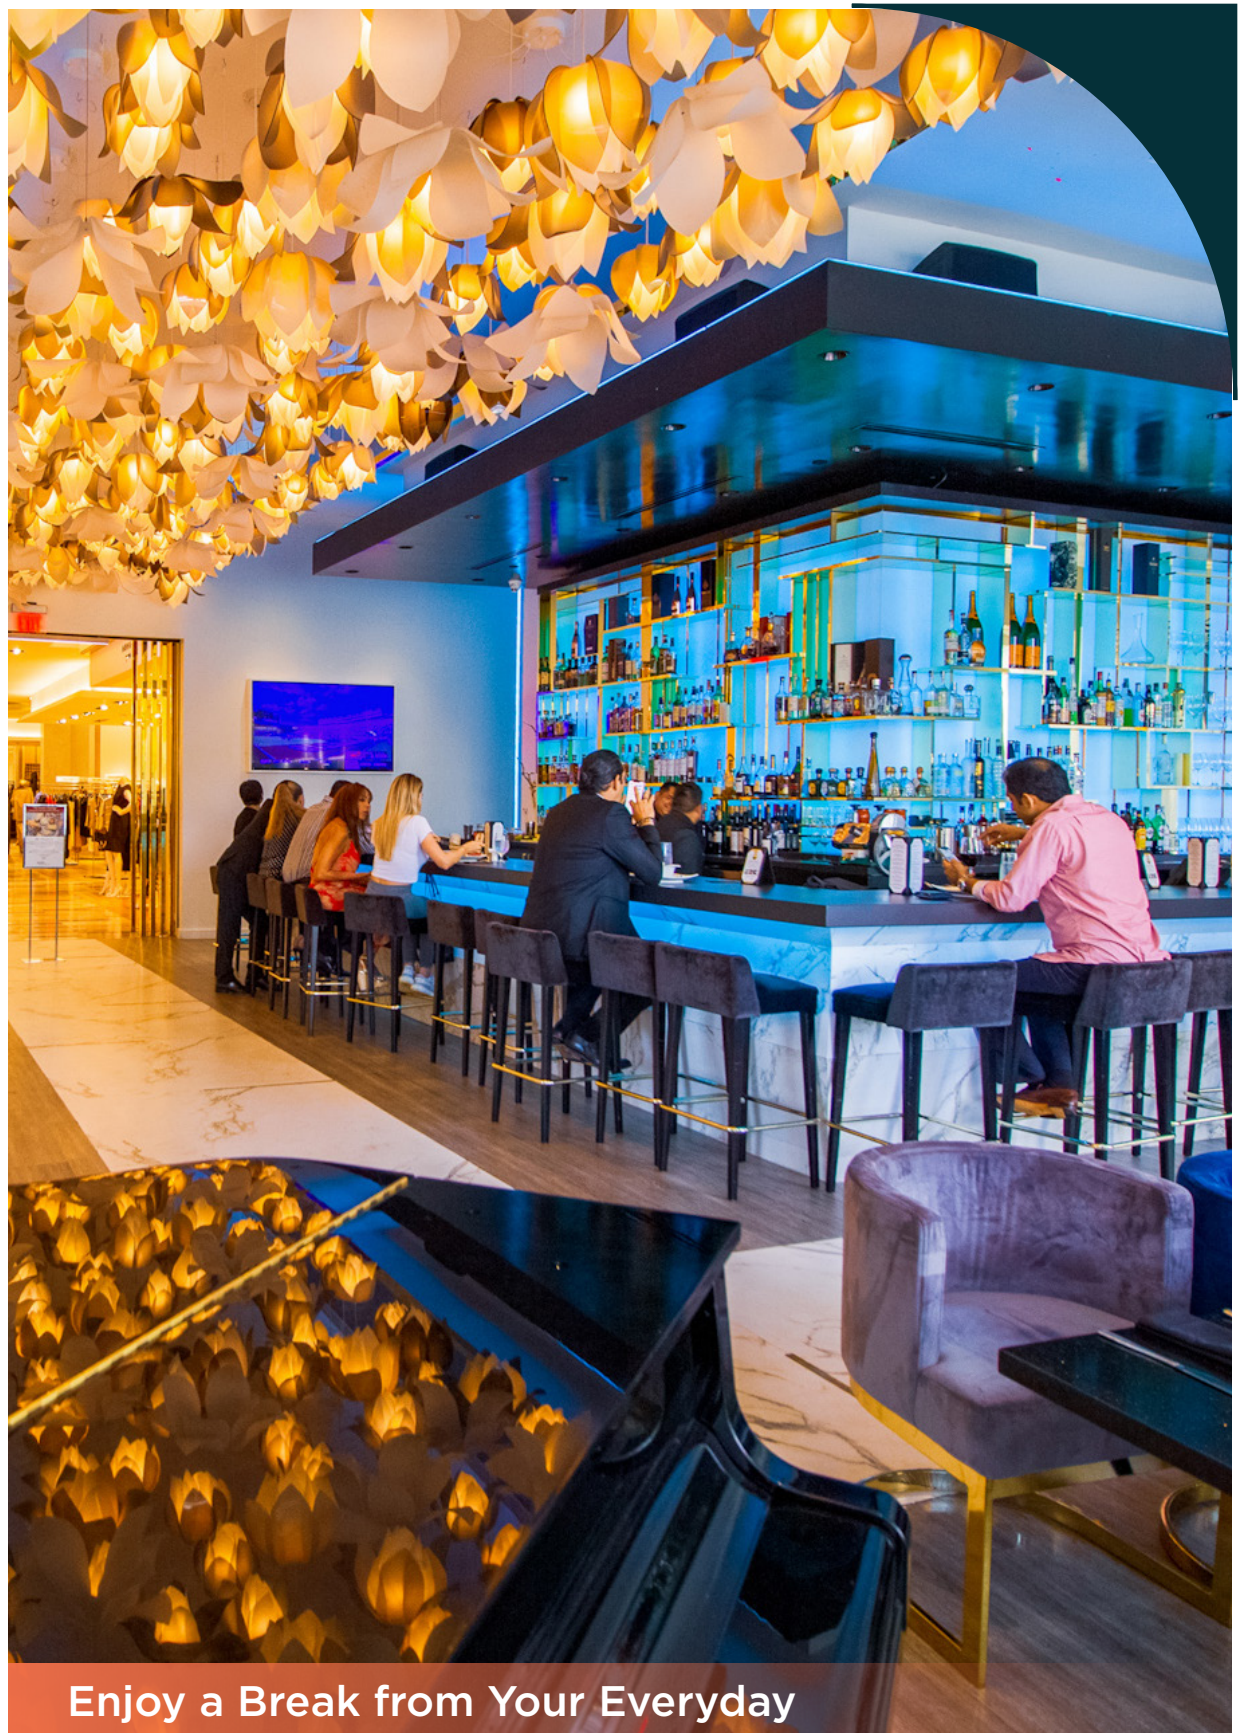

A multi-level shopping mall interior with a large circular chandelier and a semi-transparent text overlay. The text reads: THE HUB AT THE GALLERIA HAS IT ALL. The word 'HUB' is in orange, while the rest is in dark teal. The background shows a modern mall with glass railings, people walking, and a large red H&M logo on the left. A thick orange bar is at the bottom of the text overlay.

**THE HUB AT
THE GALLERIA
HAS IT ALL**

5 
Coffee
Options

46 
Dining
Options

The Hub at The Galleria is conveniently located in the heart of the Galleria, providing you and your employees with an unlimited number of options for dining, shopping and entertainment.

350 
Fine
Stores

2 
Westin Hotel
Options

Enjoy Fine Dining Just Steps from The Hub

The Hub is Connected to 2 Fully-Renovated Westin Hotels

Enjoy a Break from Your Everyday

Client Dinners at Del Frisco's Steakhouse