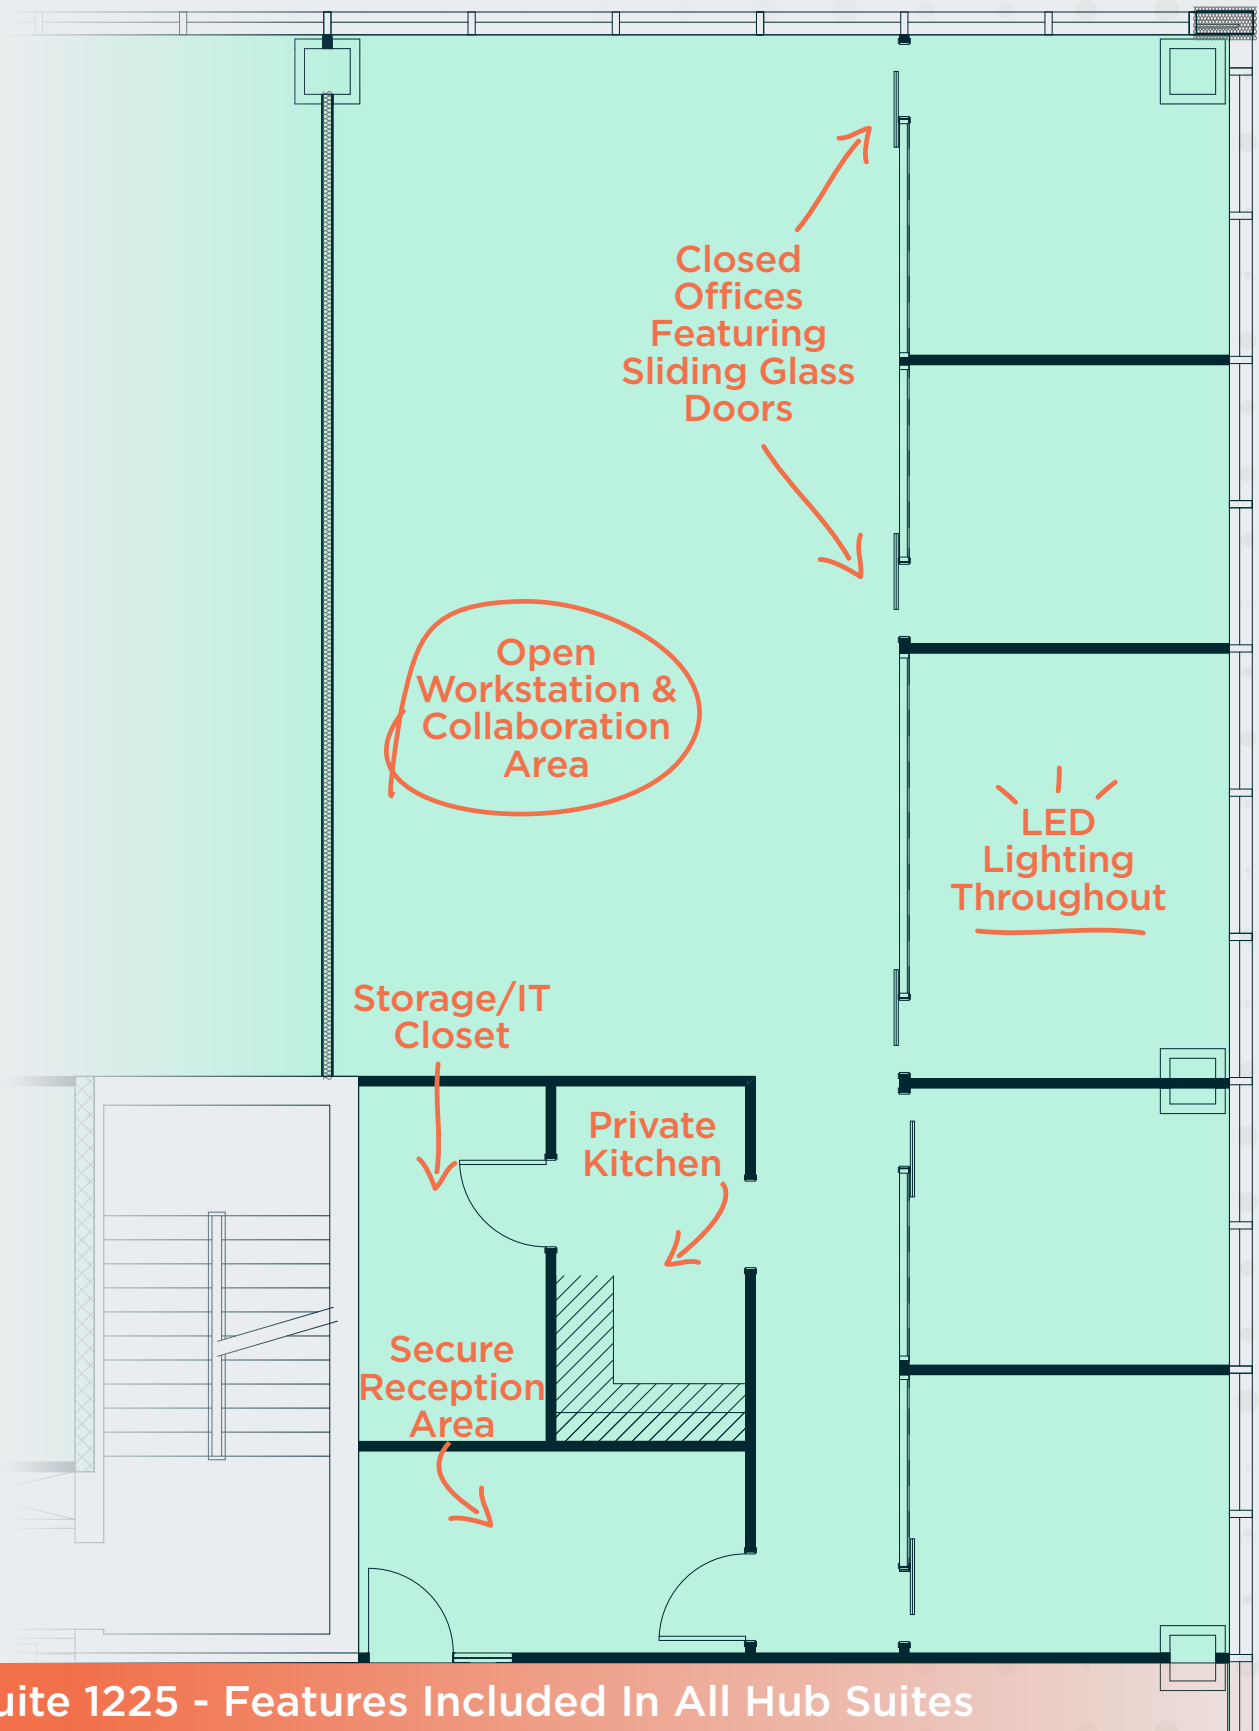

SET NEW STANDARDS FOR YOUR BUSINESS

Welcome to The Hub at the Galleria. Floor 12 East features a total of 7 move-in ready suites and common areas which are exclusive for The Hub tenants. Experience The Hub today and move-in tomorrow!

»» HUB OF ACTIVITY

The Hub features incredible first-class amenities including an exclusive break room, seating areas and private meeting booths for smaller groups, and 2 exclusive Hub conference rooms complete with full AV equipment ready for your next meeting!

Exclusive Hub Break Room

Private Hub Meeting Booths

Two Exclusive Hub Conference Rooms

»» PRODUCTION HUB

All of our 7 move-in ready suites feature modern finishes including sliding glass office fronts, a private kitchen area, LED lighting throughout, and a secure reception area. The Hub at the Galleria is ready to meet all of your business needs.

Suite 1210 Rendering

Suite 1215 Rendering

Suite 1225 - Features Included In All Hub Suites

HUB OF OPPORTUNITY

The move-in ready suites at The Hub range from 1,900 SF to 3,400 SF providing for a wide-range of options. All tenants of The Hub at the Galleria will have incredible signage opportunities in the common area to help promote your company!