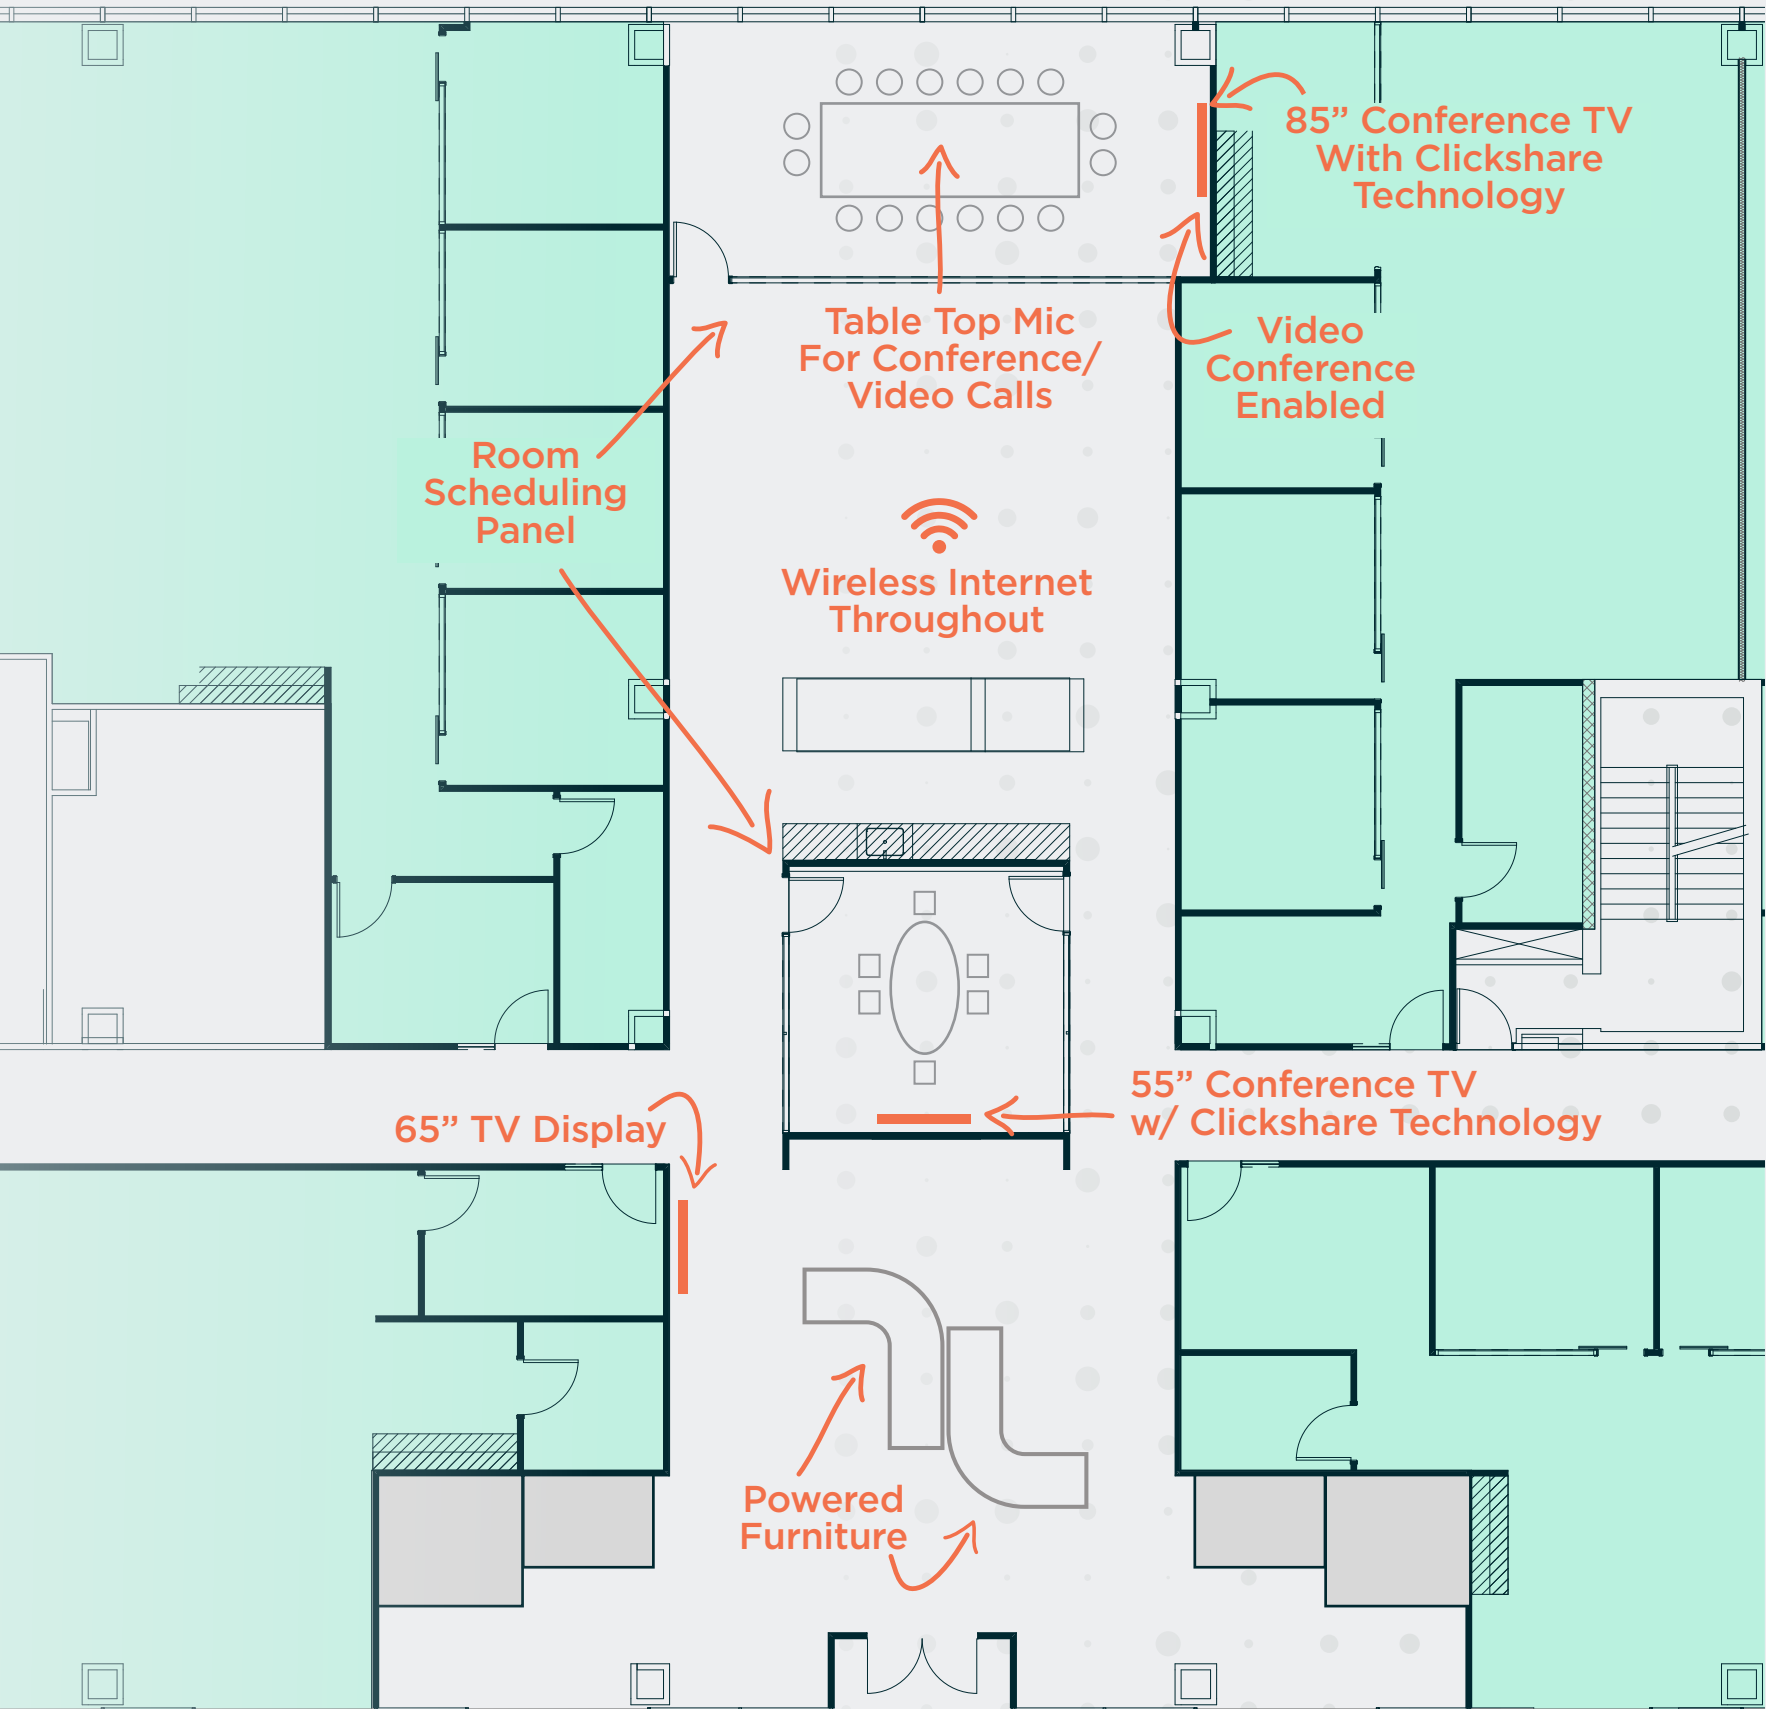

SET NEW STANDARDS FOR YOUR BUSINESS

Welcome to The Hub at the Galleria. Floor 12 East features a total of 7 move-in ready suites and common areas which are exclusive for The Hub tenants. Experience The Hub today and move-in tomorrow!

Exclusive Hub Break Room

Private Hub Meeting Booths

Two Exclusive Hub Conference Rooms

»» PRODUCTION HUB

All of our 7 move-in ready suites feature modern finishes including sliding glass office fronts, a private kitchen area, LED lighting throughout, and a secure reception area. The Hub at the Galleria is ready to meet all of your business needs.

Suite 1210 Rendering

Suite 1215 Rendering

Suite 1225 - Features Included In All Hub Suites

HUB OF OPPORTUNITY

The move-in ready suites at The Hub range from 1,900 SF to 3,400 SF providing for a wide-range of options. All tenants of The Hub at the Galleria will have incredible signage opportunities in the common area to help promote your company!

HUB OF TECHNOLOGY

The Hub common areas and conferencing facilities will all feature an array of technology adapted to meet your business needs including WiFi connectivity throughout all common areas!

- Each of the two conference rooms will feature HDTV displays with ClickShare technology.
- The larger conference room will also feature the Logitech Rally Plus web conference system with audio and video conference capabilities.