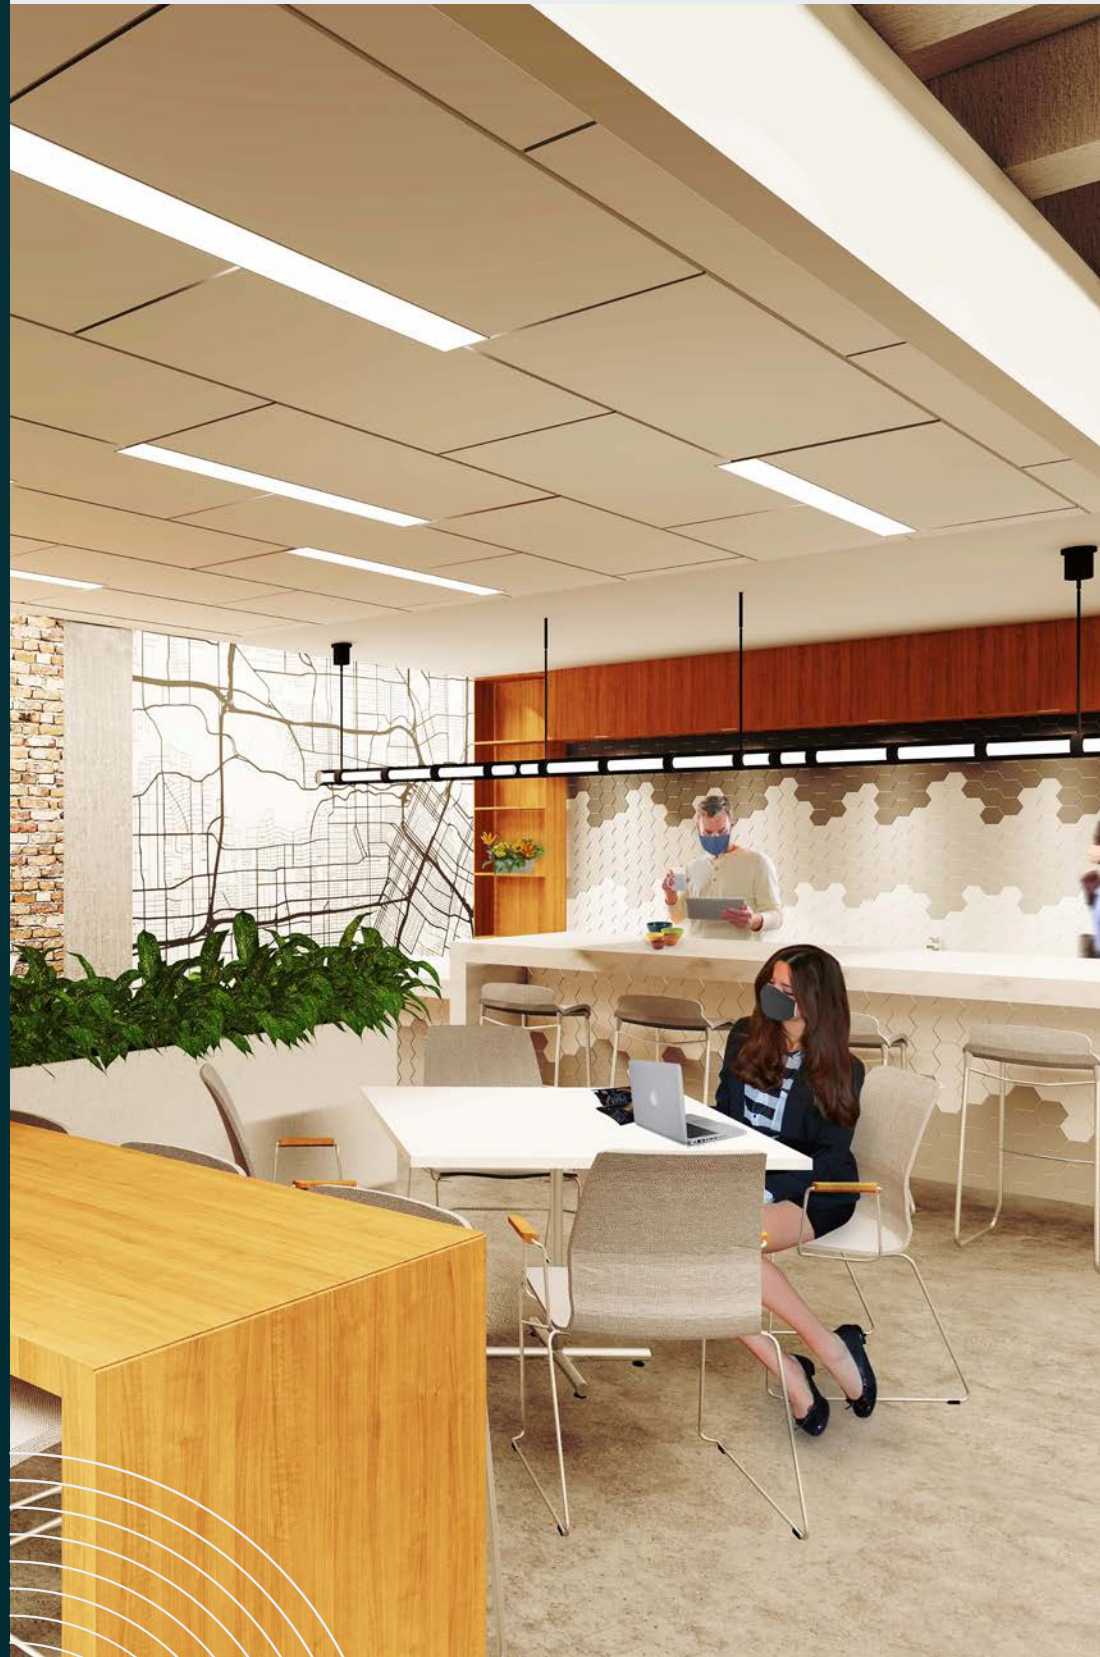

Navigation signs:

- LARGE CONFERENCE
- RESTROOMS
- SUITE 1200-1215

Company logos:

- MY COMPANY
- UPTOWN ENERGY

12E

Navigation signs:

- COFFEE BAR
- CONFERENCE SUITE 1220-1225

INTRODUCING THE **HUB** AT THE GALLERIA

SET NEW STANDARDS FOR YOUR BUSINESS

Welcome to The Hub at the Galleria. Floor 12 East features a total of 7 move-in ready suites and common areas which are exclusive for The Hub tenants. Experience The Hub today and move-in tomorrow!

»» HUB OF ACTIVITY

The Hub features incredible first-class amenities including an exclusive break room, seating areas and private meeting booths for smaller groups, and 2 exclusive Hub conference rooms complete with full AV equipment ready for your next meeting!

Exclusive Hub Break Room

Private Hub Meeting Booths

Two Exclusive Hub Conference Rooms

»» PRODUCTION HUB

All of our 7 move-in ready suites feature modern finishes including sliding glass office fronts, a private kitchen area, LED lighting throughout, and a secure reception area. The Hub at the Galleria is ready to meet all of your business needs.