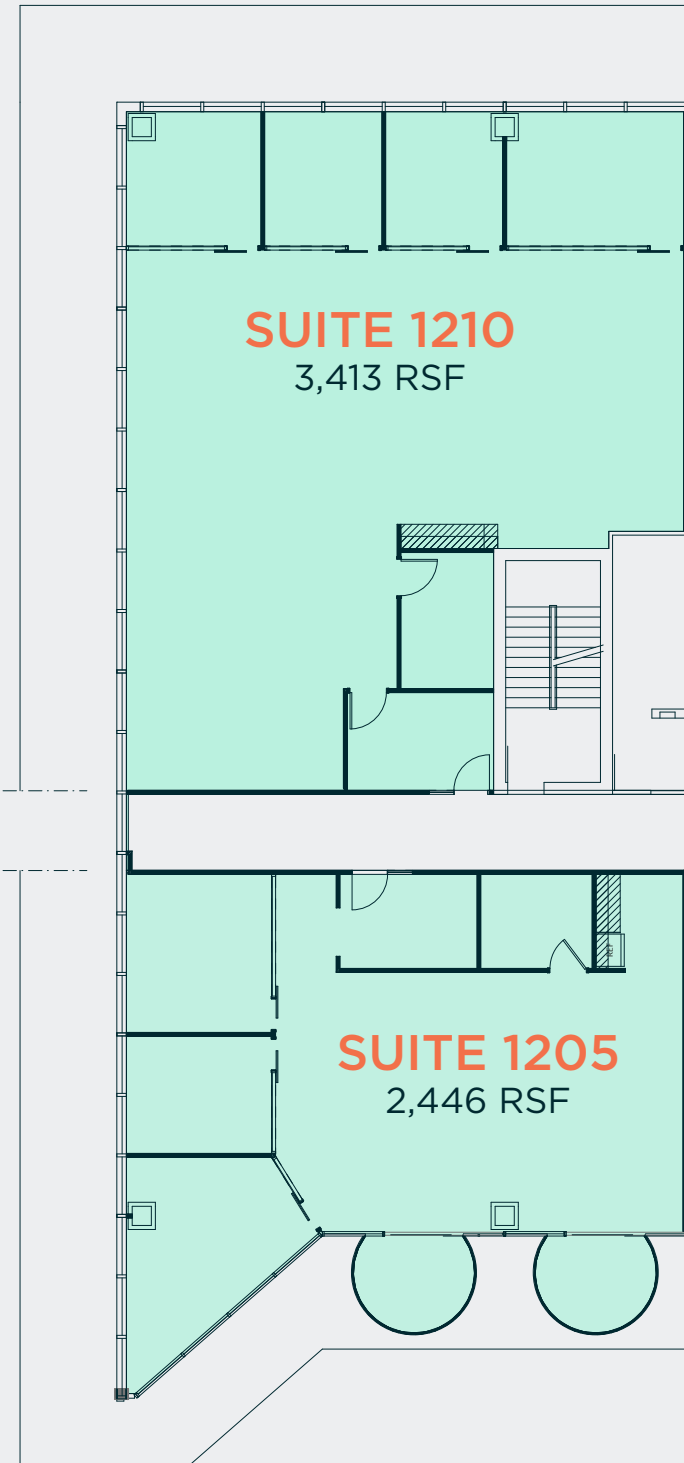

SET NEW STANDARDS FOR YOUR BUSINESS

Welcome to The Hub at the Galleria. Floor 12 East features a total of 7 move-in ready suites and common areas which are exclusive for The Hub tenants. Experience The Hub today and move-in tomorrow!

Suite 1210 Rendering

Suite 1215 Rendering

Suite 1225 - Features Included In All Hub Suites

HUB OF OPPORTUNITY

The move-in ready suites at The Hub range from 1,900 SF to 3,400 SF providing for a wide-range of options. All tenants of The Hub at the Galleria will have incredible signage opportunities in the common area to help promote your company!