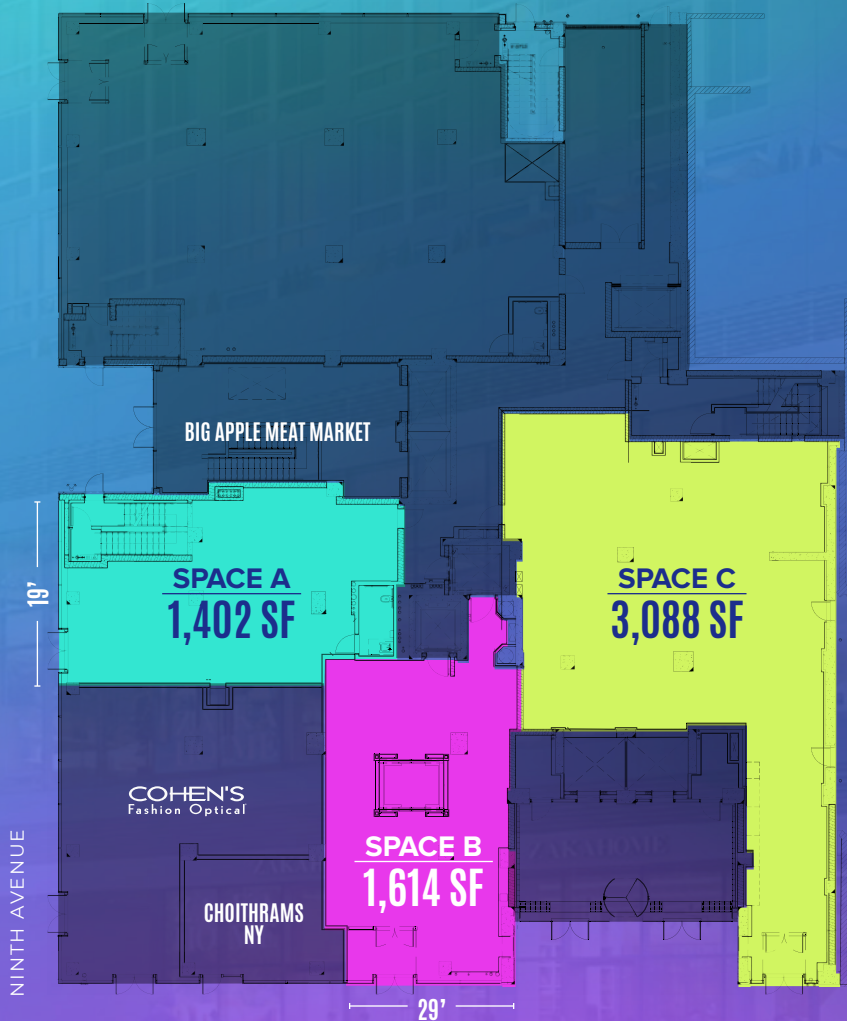

### SECOND FLOOR

**RETAIL SPACE A**  
GROUND FLOOR 1,402 SF  
CEILING HEIGHTS 23'  
FRONTAGE ON NINTH AVE 19'

**RETAIL SPACE B**  
GROUND FLOOR 1,614 SF  
CEILING HEIGHTS 23'  
FRONTAGE ON W42ND ST 29'  
DEDICATED ELEVATOR TO SECOND FLOOR SPACE