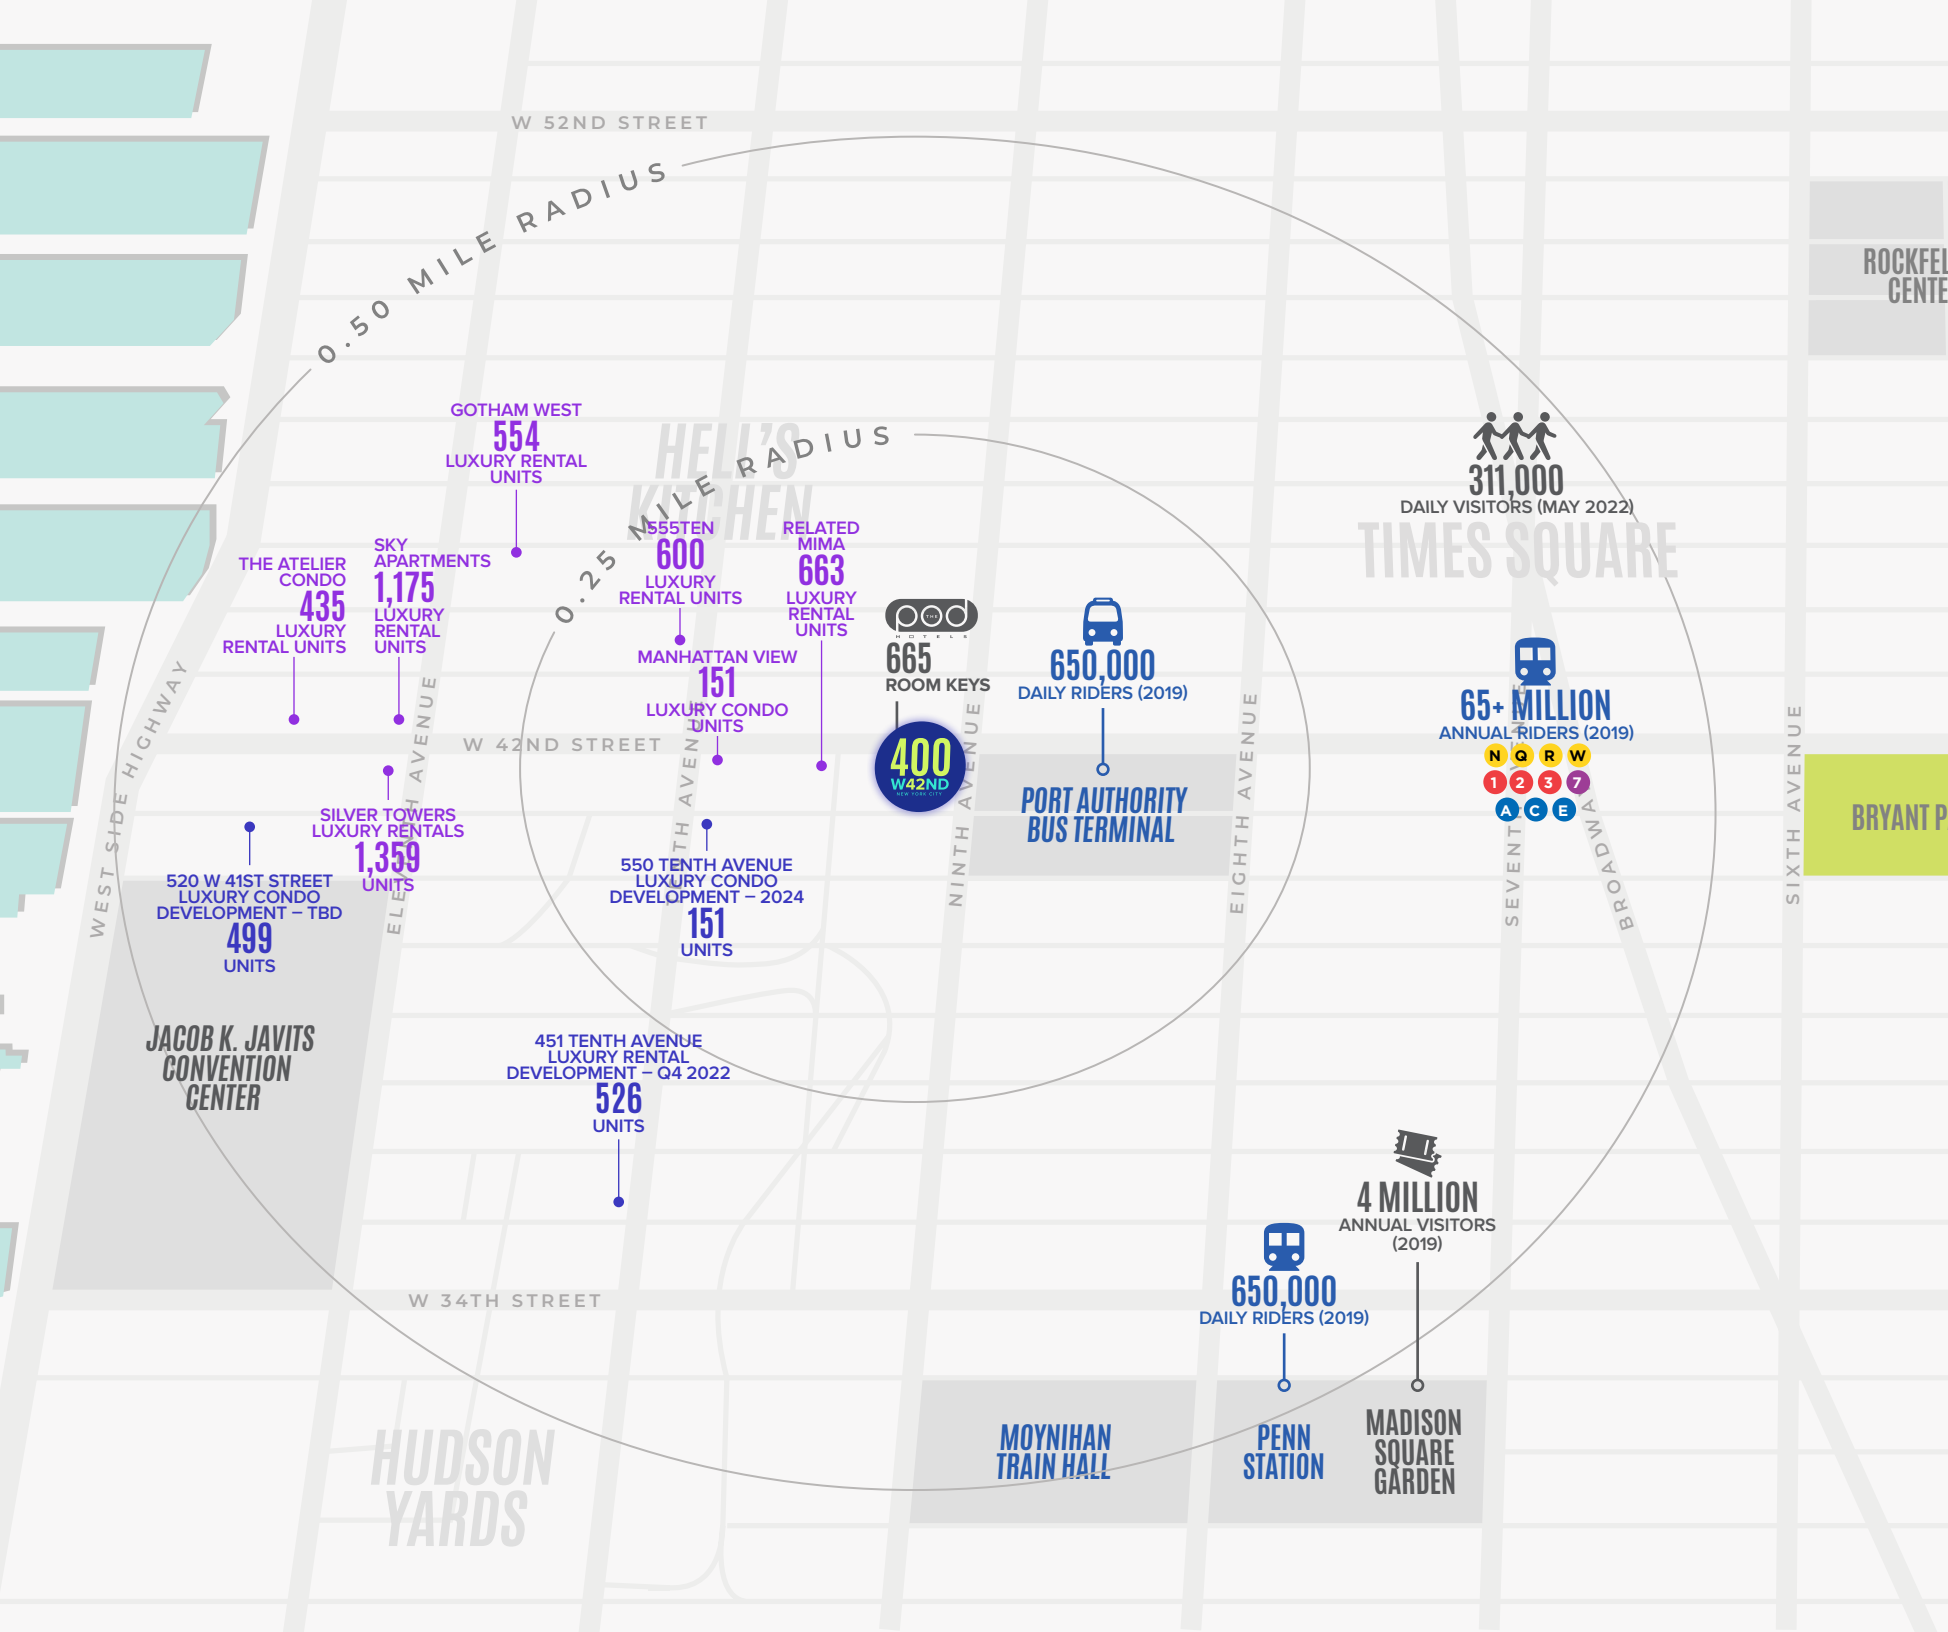

NEIGHBORHOOD DEMOGRAPHICS

WITHIN .5 MILE RADIUS (APROX. 10 MIN WALKTIME)

HOTELS

~100
HOTELS

~26,000
KEYS

TOTAL DAYTIME POPULATION

154,381

TOTAL HOUSEHOLDS

29,005

APARTMENTS IN DEVELOPMENT

~1,700

PORT AUTHORITY RIDERS

225,000
ON WEEKDAY
65+ MILLION
ANNUALLY