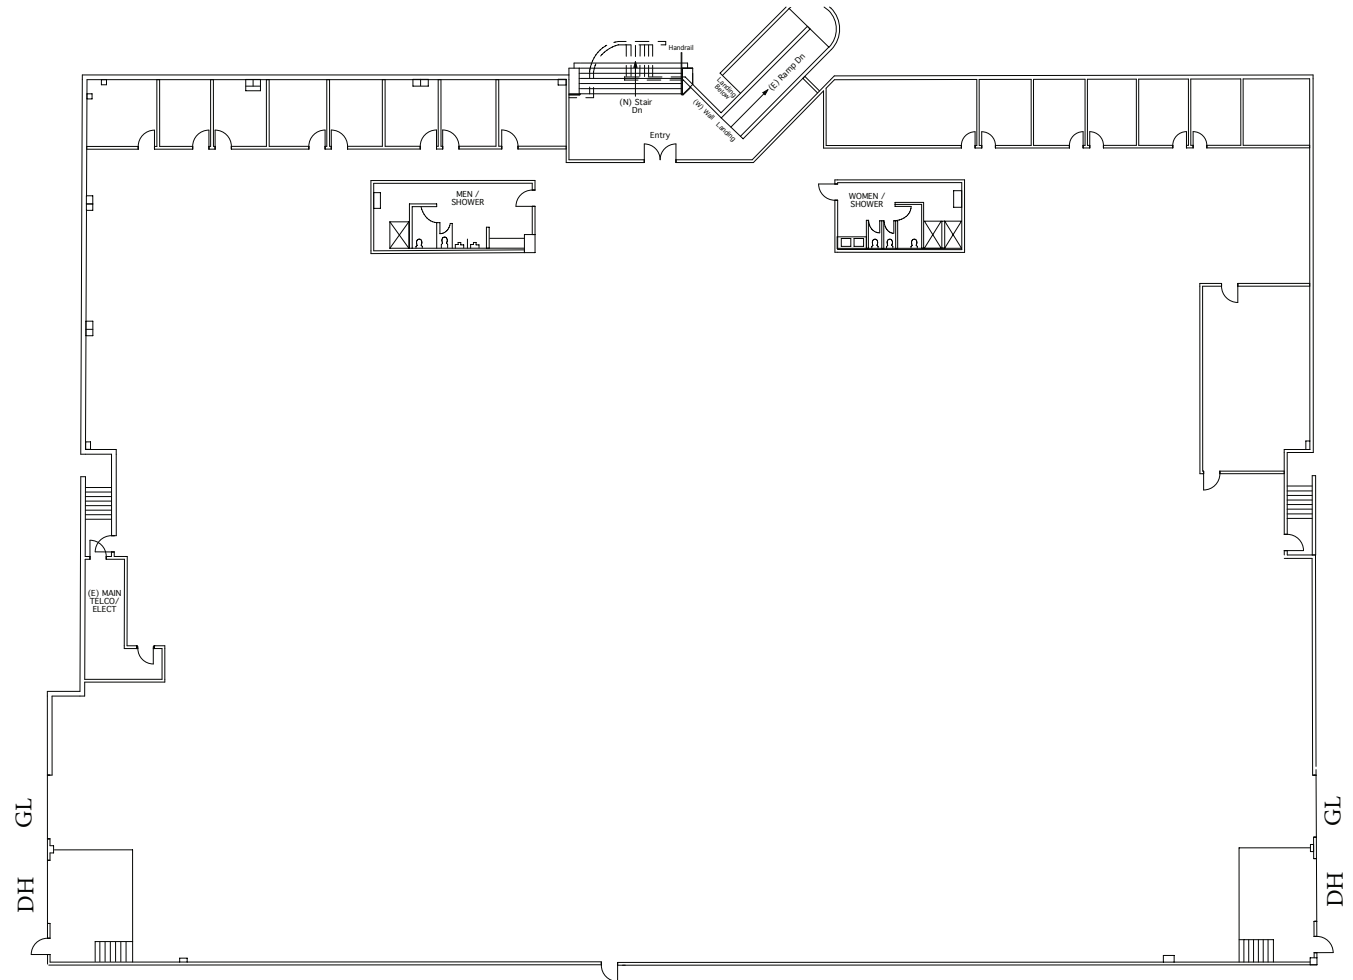

FLOOR PLAN

±40,420 SF

BUILDING UPGRADES:

- New High Image Clear Glass Entryway
- New Breakroom with Outdoor Seating
- New Private Offices & Conference Room with 9' Doors and 10' Ceilings
- New 100% HVAC
- New Open Area for Lab, Manufacturing and Warehouse Space