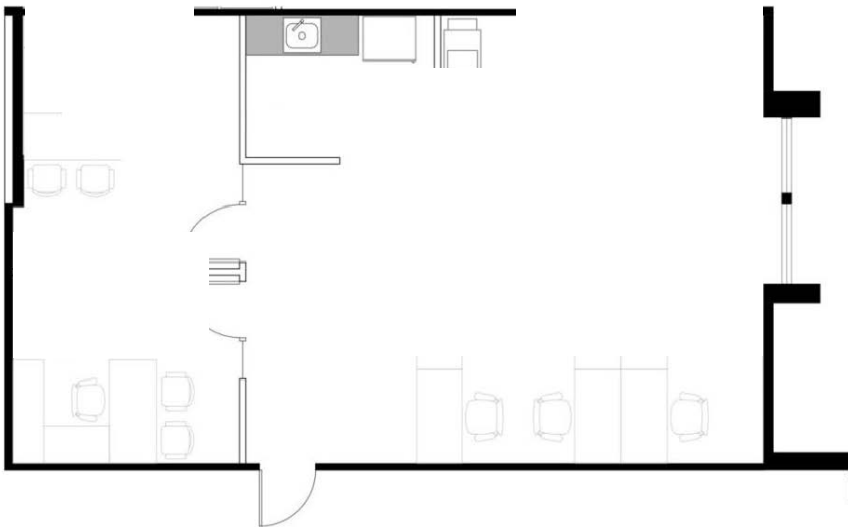

THE EXCHANGE

AT LARKSPUR LANDING

Click for
Video Tour

SUITE 395

1,136 RSF

Building 1100 Larkspur
Landing Circle
Larkspur, CA 94939

SUITE HIGHLIGHTS:

- 2 private offices
- Kitchenette

BLDG 1100 | FLOOR 3

All floor plan specifications and building facts are subject to change.

For more information, please contact:

WHITNEY STROTZ

+1 415 451 2406