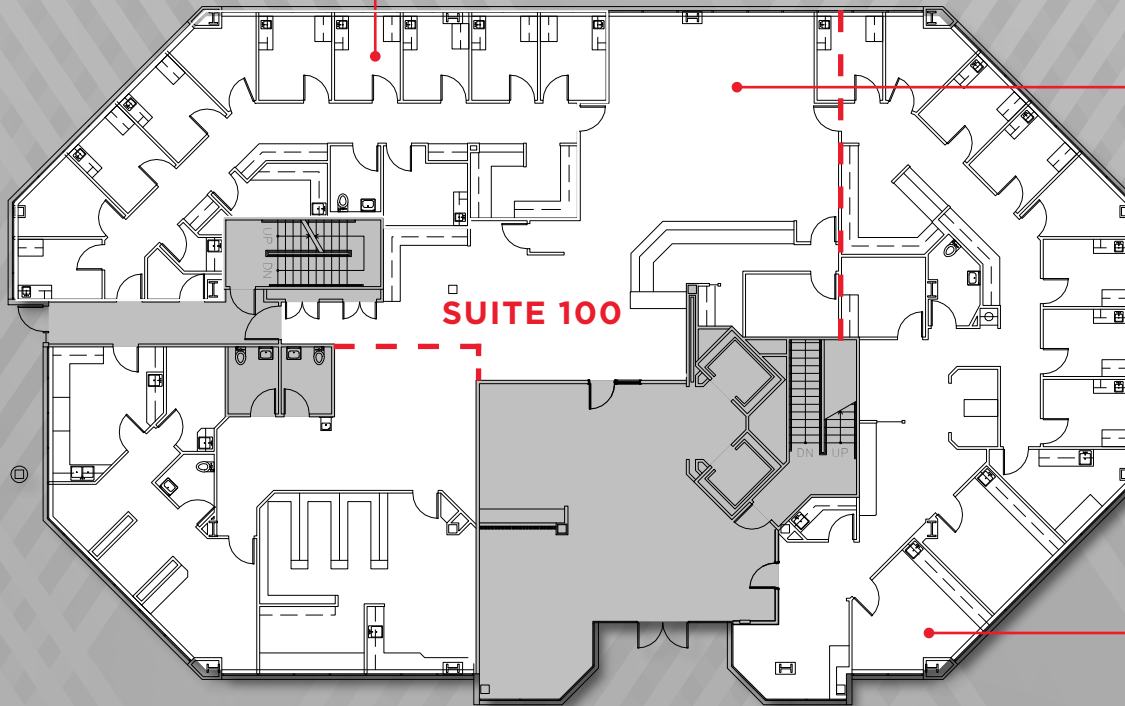

# 1ST FLOOR

 VIRTUAL TOUR

**SUITE 100**

**- - POTENTIAL DEMISING OPTION**

**SUITE**

**RSF**

100

2,500 - 8,784 SF  
Multiple demising configurations available

**TOTAL**

**8,784 SF**

**VIEW 360 RENDERING**

**VIEW 360 RENDERING**

**VIEW SPECULATIVE VIRTUAL TOUR**

**NEW AGGRESSIVE ASKING RATE:**

**\$33.00/SF**