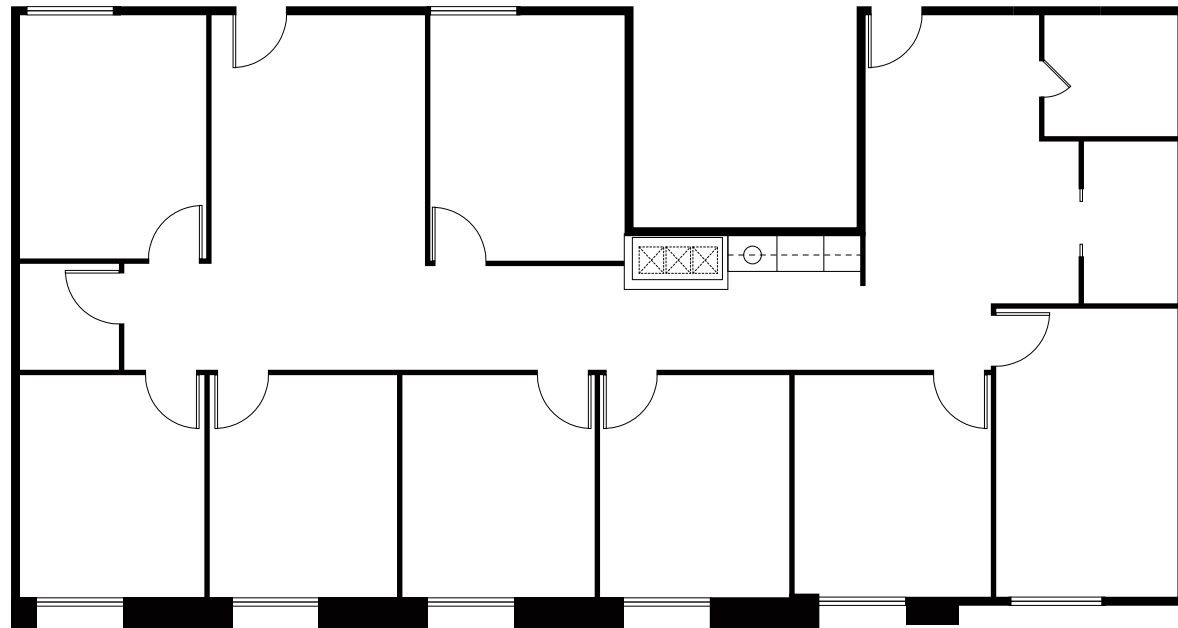

Floor Plan / Suite 270/290 ±2,525 RSF

- Kitchen
- Storage
- Reception Area

BRADFORD STREET