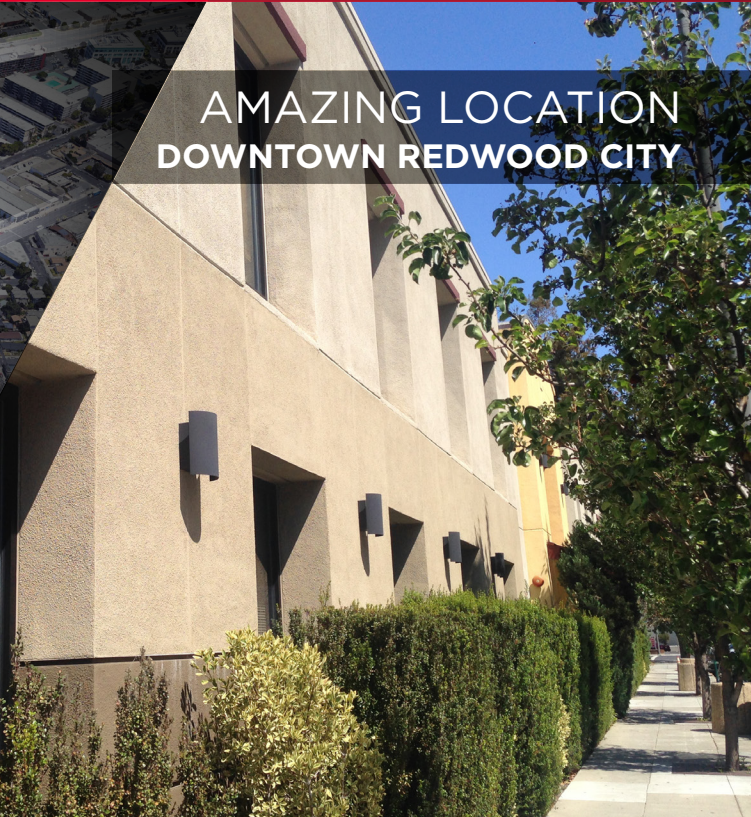

FOR LEASE

333 Bradford Street
Redwood City, CA

**AMAZING LOCATION
DOWNTOWN REDWOOD CITY**

PROPERTY HIGHLIGHTS

- Downtown Redwood City location close to transportation, restaurants and amenities
- Walk 2 blocks to Caltrain Baby Bullet
- Recently renovated building with free access to common area conference room
- Fiber internet connection
- 3/1,000 parking included

LOCATION HIGHLIGHTS

RESTAURANTS

- | | |
|--|---------------------------|
| 1 Orenchi Ramen | 15 Margaritas |
| 2 The Sandwich Spot | 16 Talk of Broadway |
| 3 Broadway Masala | 17 May's |
| 4 Go Fish Poke Bar | 18 Pasha Mediterranean |
| 5 Quinto Sol | 19 Yokohama |
| 6 Curry Pizza House/ Old Port Lobster Shack | 20 LV MAR/Nick the Greek |
| 7 Sakura Teppanyaki Sushi | 21 Vino Santo Bistro |
| 8 Five Guy's | 22 Vesta |
| 9 Pizza My Heart | 23 Venga Empanadas |
| 10 Vitality Bowls | 24 Alhambra Irish House |
| 11 Hella Mediterranean/ West Park Farm and Sea | 25 La Victoria Taqueria |
| 12 Portabello Grill | 26 Angelicas |
| 13 Timber & Salt | 27 The Patty Shack |
| 14 Arya Steakhouse | 28 Milagros Latin Kitchen |
| | 29 Donato Enoteca |