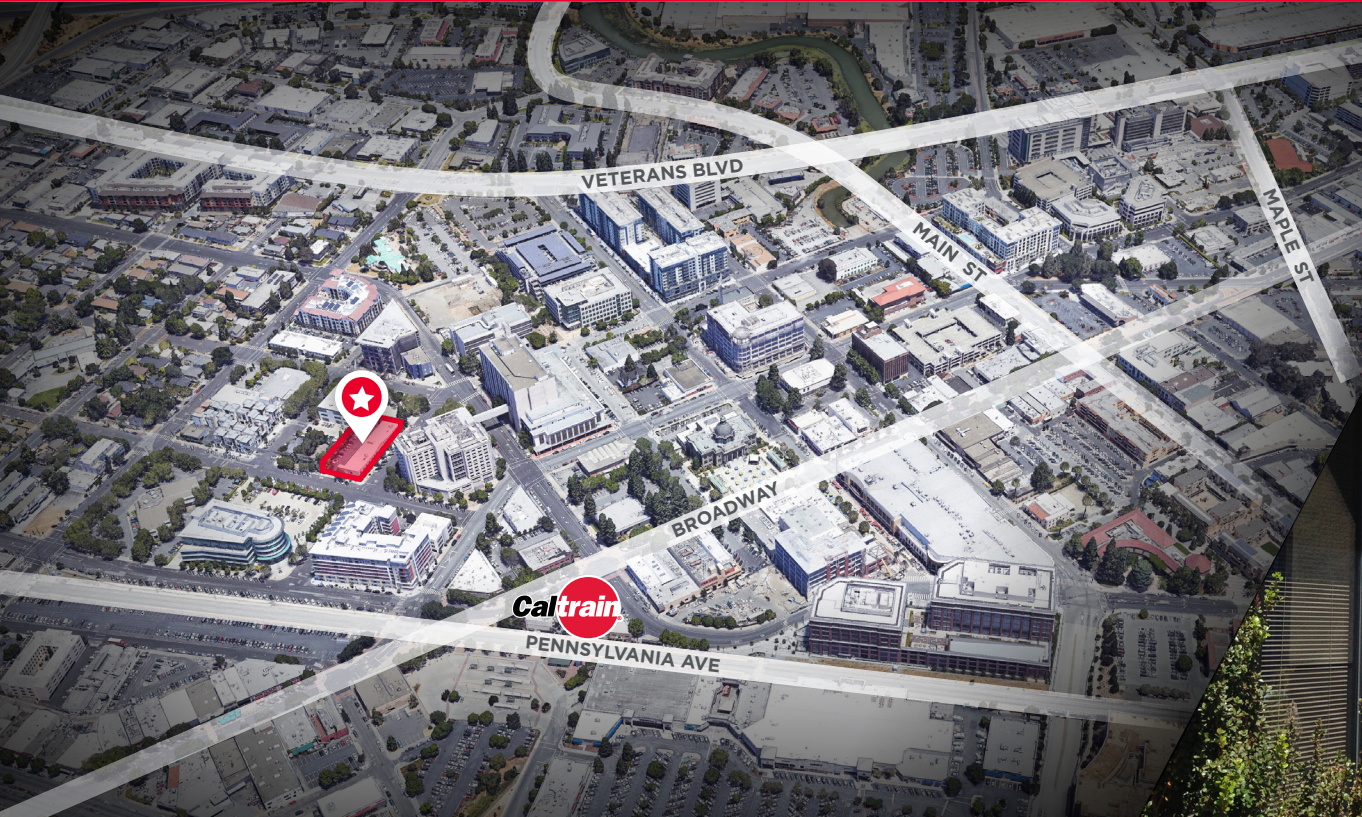

FOR LEASE

333 Bradford Street
Redwood City, CA

**AMAZING LOCATION
DOWNTOWN REDWOOD CITY**

PROPERTY HIGHLIGHTS

- Downtown Redwood City location close to transportation, restaurants and amenities
- Walk 2 blocks to Caltrain Baby Bullet
- Recently renovated building with free access to common area conference room
- Fiber internet connection
- 3/1,000 parking included

LOCATION HIGHLIGHTS

RESTAURANTS

- | | |
|--|---------------------------|
| 1 Orenchi Ramen | 15 Margaritas |
| 2 The Sandwich Spot | 16 Talk of Broadway |
| 3 Broadway Masala | 17 May's |
| 4 Go Fish Poke Bar | 18 Pasha Mediterranean |
| 5 Quinto Sol | 19 Yokohama |
| 6 Curry Pizza House/ Old Port Lobster Shack | 20 LV MAR/Nick the Greek |
| 7 Sakura Teppanyaki Sushi | 21 Vino Santo Bistro |
| 8 Five Guy's | 22 Vesta |
| 9 Pizza My Heart | 23 Venga Empanadas |
| 10 Vitality Bowls | 24 Alhambra Irish House |
| 11 Hella Mediterranean/ West Park Farm and Sea | 25 La Victoria Taqueria |
| 12 Portabello Grill | 26 Angelicas |
| 13 Timber & Salt | 27 The Patty Shack |
| 14 Arya Steakhouse | 28 Milagros Latin Kitchen |
| | 29 Donato Enoteca |