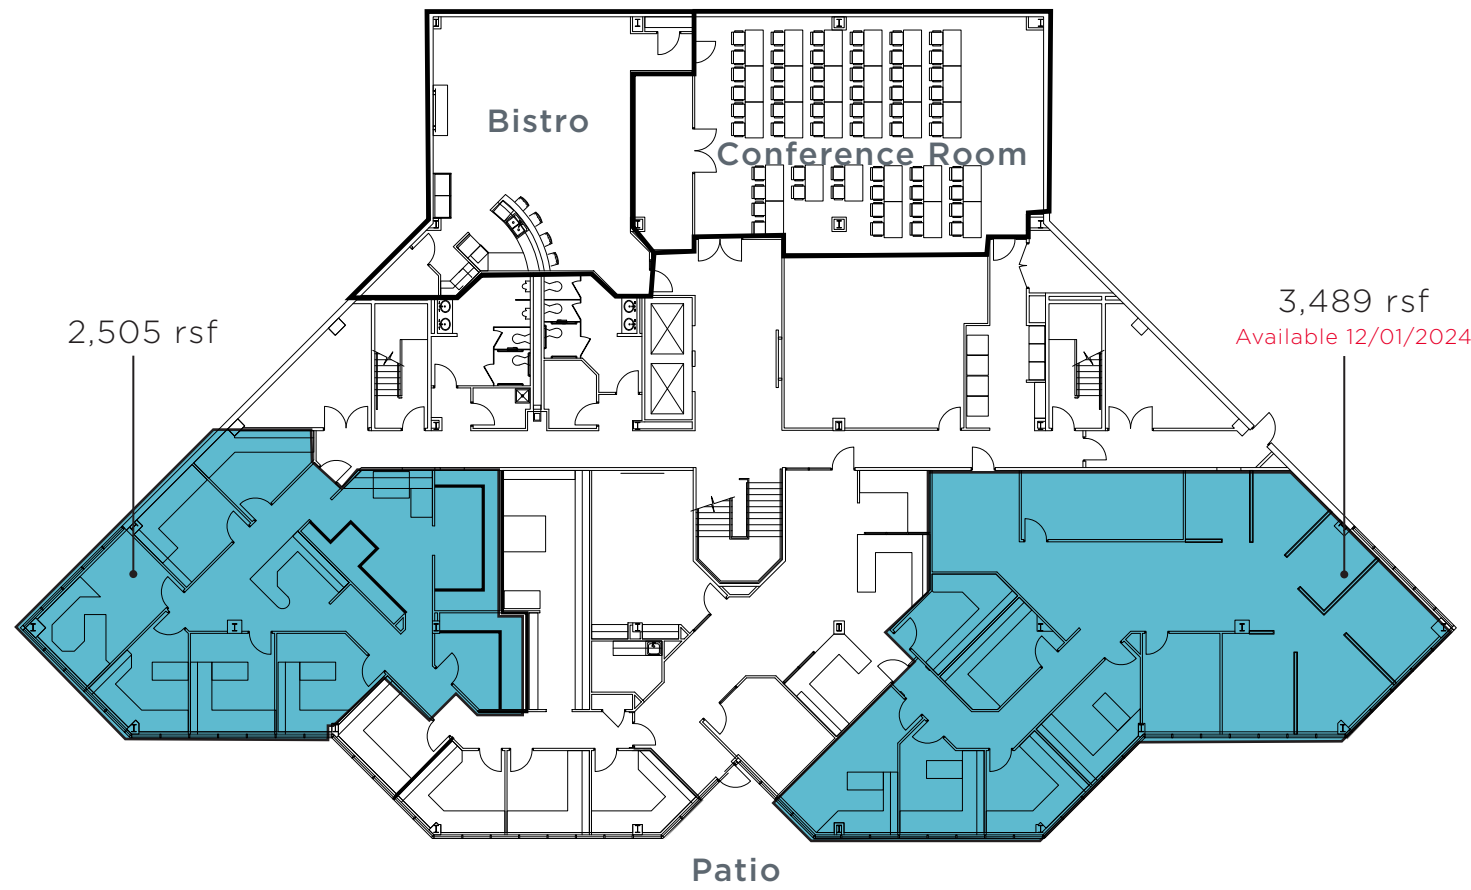

Professionally managed by Hemmer Management Group, Building C offers a 2,800 sf conference center, its own unique bistro cafe, an outdoor dining patio and an abundance of on-site parking.

PROPERTY HIGHLIGHTS

- 20,813 total rsf available
- Asking \$12.95/rsf NNN
- Operating expenses estimated at \$8.95/rsf including janitorial
- On-site management
- On-site bistro cafe and shared conference room
- Tremendous visibility from I-71/I-75

AVAILABILITY | Lower Level | **5,994 rsf**

AVAILABILITY | Second Floor | **4,931 rsf**

*Finishes for this space were recently updated

OFFICE

OFFICE

OFFICE

OFFICE

AVAILABILITY | Fourth Floor | **9,888 rsf**