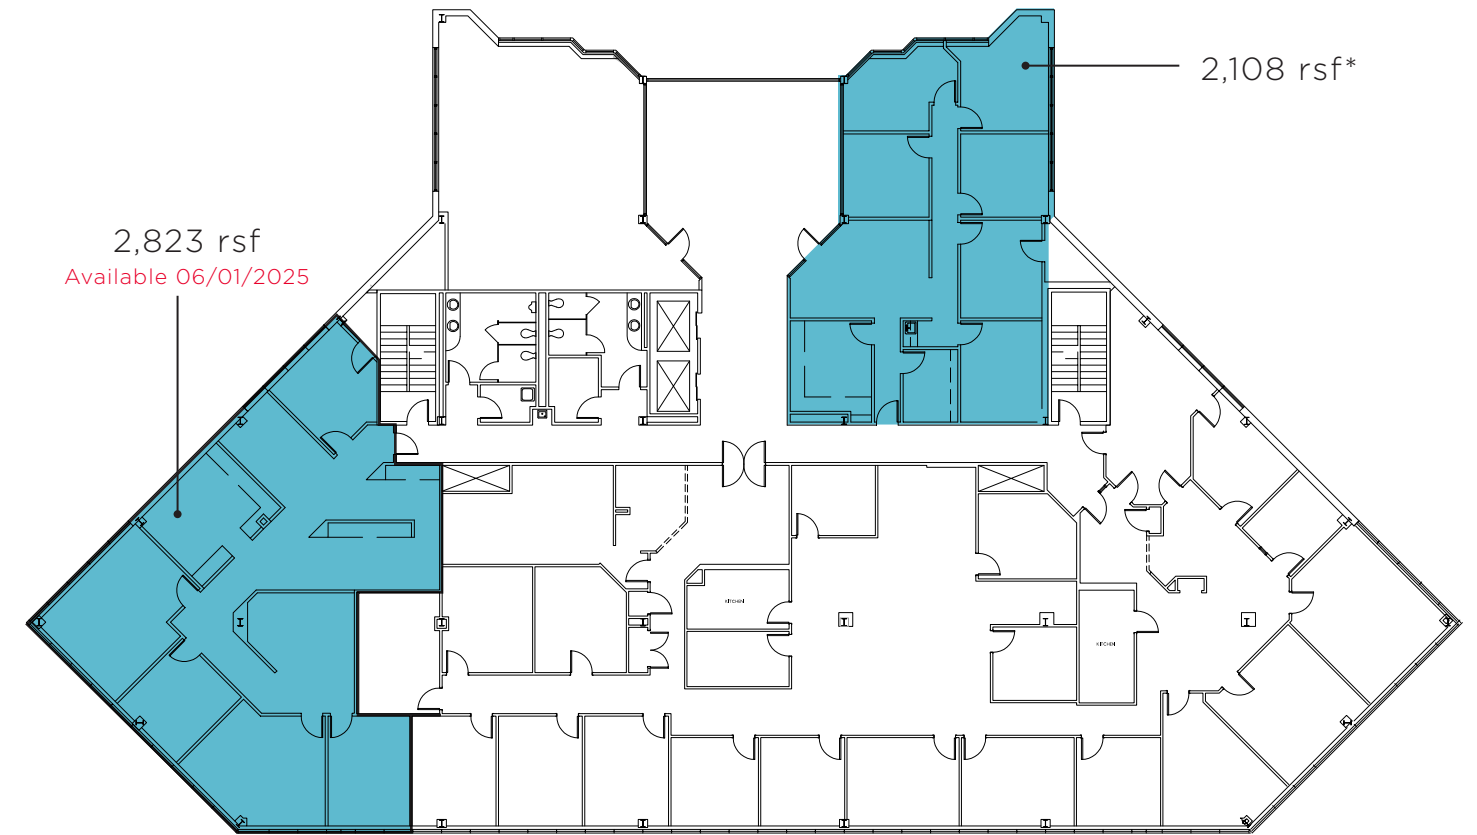

Professionally managed by Hemmer Management Group, Building C offers a 2,800 sf conference center, its own unique bistro cafe, an outdoor dining patio and an abundance of on-site parking.

PROPERTY HIGHLIGHTS

- 20,813 total rsf available
- Asking \$12.95/rsf NNN
- Operating expenses estimated at \$8.95/rsf including janitorial
- On-site management
- On-site bistro cafe and shared conference room
- Tremendous visibility from I-71/I-75

AVAILABILITY | Lower Level | **5,994 rsf**

AVAILABILITY | Second Floor | **4,931 rsf**

*Finishes for this space were recently updated

OFFICE

OFFICE

OFFICE

OFFICE

AVAILABILITY | Fourth Floor | **9,888 rsf**