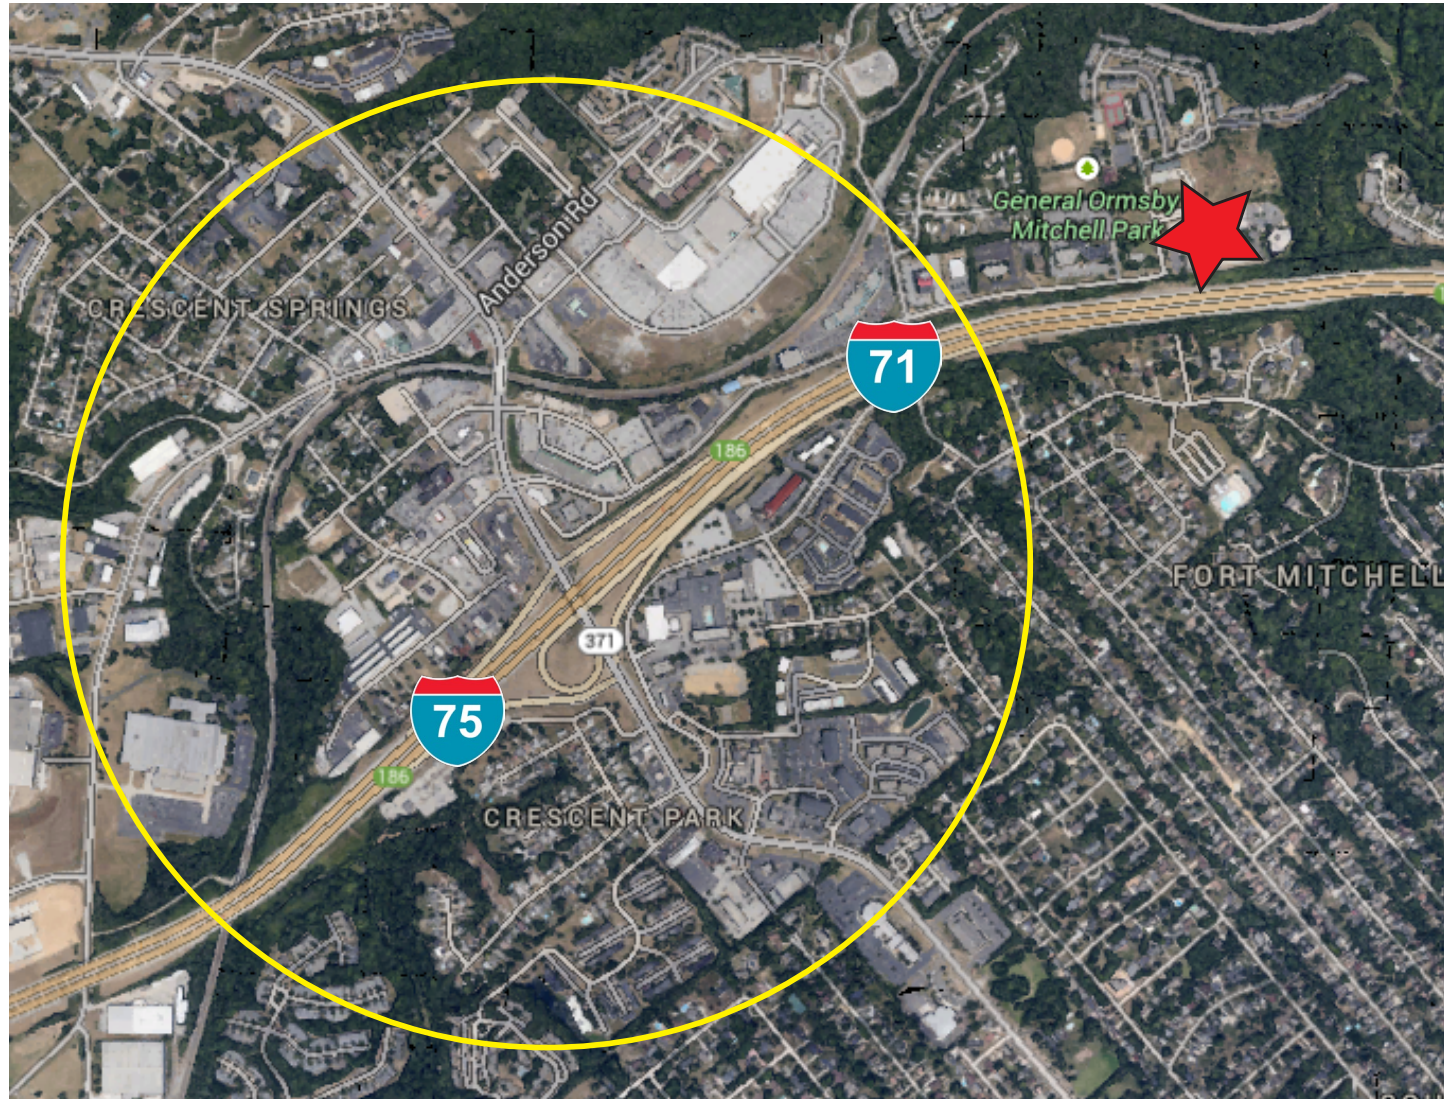

250

Park 75 Building C

250 GRANDVIEW DRIVE | FORT MITCHELL, KENTUCKY 41017

Minutes from Cincinnati and CVG

Highly Desired Location

**CUSHMAN &
WAKEFIELD**

OVERVIEW

With instant access to I-71/I-75 and located just minutes from Cincinnati and CVG Airport, Park 75 is a smart choice for your business needs.

9,888 rsf
Available 11/01/2024

NEARBY | Amenities Within 2 Mile Radius

LOCATION BY THE NUMBERS

Immediate access to I-71/I-75 with quick access to I-275 and I-471

Retail-like visibility on I-71/I-75 for corporate recognition

CVG Airport serves nearly **629,000 passengers monthly**

I-71/I-75 has an estimated **128,000 average daily drivers**

DINING:

- Arby's
- Bonefish Grill
- Buona Vita Pizzeria
- Burger King
- Chipotle Mexican Grill
- Dairy Queen
- Domino's Pizza
- Dunkin' Donuts
- Gold Star Chili
- Graeter's Ice Cream
- Guru India
- Jimmy John's

- Joella's High Street
- LaRosa's Pizzeria
- McDonald's
- Miyako Sushi
- Montgomery Inn
- Montoyas
- Skyline Chili
- Oriental Wok
- Outback Steakhouse
- Papa John's Pizza
- Sandwich Block Deli
- Sweet Basil Thai