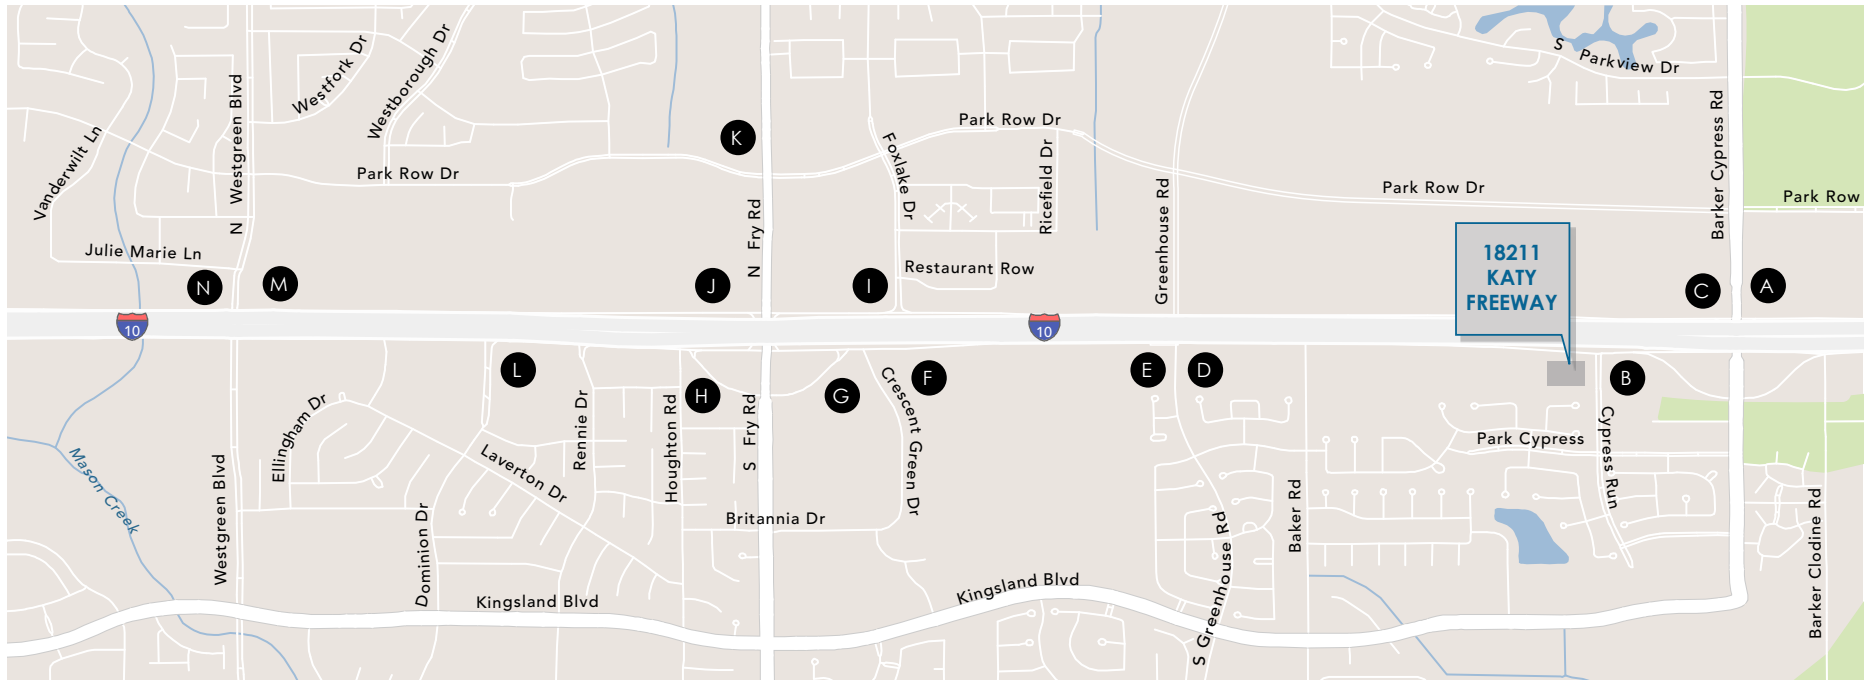

- **A** Tony's Mexican
  Pho Tan An
  The Oil Derrick
  El Rancho Mexican
  Burger Tex Grill
  T-Mobile
  Firehouse Subs
  Smoothie Factory
  Dynamic Fitness Barker Cypress
  Kimchi Korean Cafe
  Popeyes
  Shell Gas Station
- **B** Old Country Store
- **C** Methodist Hospital
   Texas Children's Hospital
- **D** Lifestyle
   Smashburger
   Starbucks
   Potbelly
- **E** Chick-fil-A
   Corner Bakery
   sn@p
   Masala Wok
- **F** VERTS
  Lowe's
  Pearle Vision
  Lenny's Subs
  Signarama
  SportClips
- **G** **Green Tree Center**
  Willie's Grill & Icehouse
  PetSmart
  Target
  AT&T
  Famous Footwear
  Shish Kabob Cafe
  Bath & Body Works
  TJMaxx
  Party City
  Five Below
  Ulta
  UPS Store
  TGF Hair Salon
  Randall's
  Shell
  Fazoli's
  McDonald's
  BBVA Compass Bank
  Wendy's
  IHOP
  Eyedoc Vision
- **H** Bank of America
  Katy Pharmacy
  Orient Express
  Shipley Do-Nuts
  Texas Mesquite Grill
  NTB - National Tire & Battery
- **I** At Home
  Panera Bread
  Applebee's
  Thai Cottage
  Vitamin Shoppe
  Soft Touch Nails
  Amazing Lash Studio
  LA Fitness
  Ashley HomeStore
  Massage Envy
  The Joint
  Pier 1 Imports
  Five Guys
  Scottrade
  Verizon
  Chase Bank
  Kohl's
  OfficeMax
  Jimmy John's
  Chipotle Mexican Grill
  Smoothie King
  H-E-B
- **J** Home Depot
  Subway
  Whataburger
  Arby's
  Sprint
  Ross Dress for Less
  Babies"R"Us
  Best Buy
  Sam's
  Walmart
  Denny's
  Panda Express
- **K** **Crossing at Fry Road**
  Walgreens
  Taco Bell
  Shell
  Buffalo Wild Wings
  Starbucks
  Kroger
  Palais Royal
  Spec's
  Burger King
  Hobby Lobby
  The UPS Store
  Tropicals
  McDonald's
  Sonic Drive-In
  Pizza Hut
- **L** OUTBACK STEAKHOUSE
   CAPTAIN TOM'S
- **M** Uncle Julius
  BJ's Restaurant & Brewhouse
  Best Buy
  Longhorn Steakhouse
  Newk's Eatery
  Texas Roadhouse
  Steak n' Shake
  Firehouse Subs
  Slick Willie's
  Stadia Sports Grill
  Chang's Chinese
  Russo's New York Pizzeria
  Texas Borders Grill
  Brewskis Pub
  Orleans Seafood Kitchen
- **N** Spring Creek BBQ
  Holiday Inn
  Cheddar's
  Olive Garden
  Chuy's
  McAlister's Deli