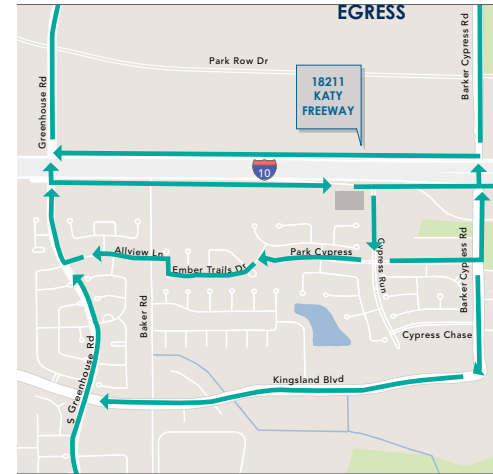

FOR MORE INFORMATION, YOU MAY CONTACT:

Bryce Adams
Associate
+1 832 919 8424
bryce.adams@cushwake.com

Robert LaCoure
Senior Director
+1 832 919 8425
robert.lacoure@cushwake.com

Jill Nesloney
Director
+1 832 699 3001
jill.nesloney@cushwake.com