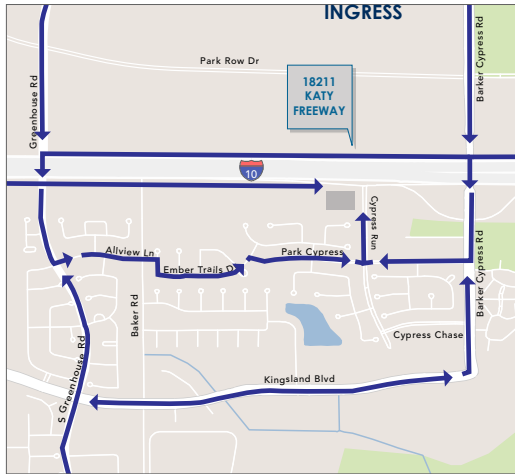

FOR MORE INFORMATION, YOU MAY CONTACT:

Bryce Adams
Associate
+1 832 919 8424
bryce.adams@cushwake.com

Robert LaCoure
Senior Director
+1 832 919 8425
robert.lacoure@cushwake.com

Jill Nesloney
Director
+1 832 699 3001
jill.nesloney@cushwake.com