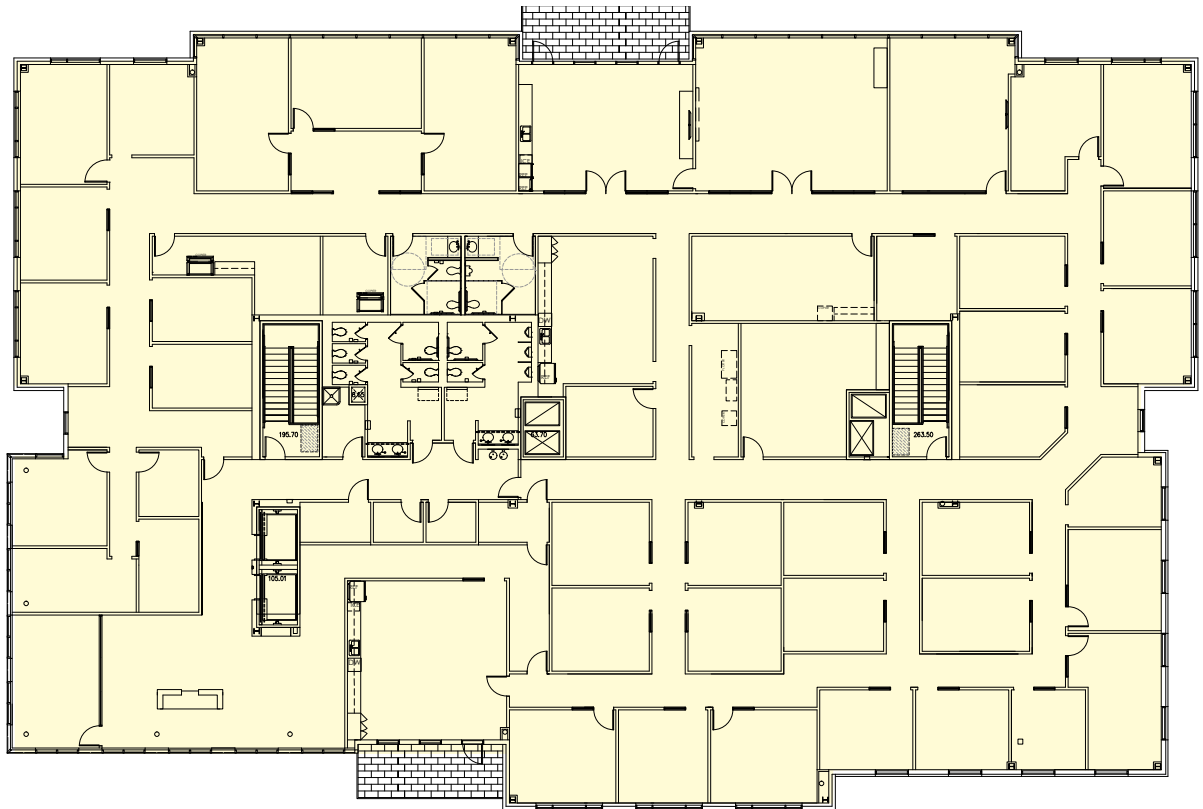

HILL COUNTRY
GALLERIA

BUILDING B
3RD FLOOR

Suite 300 - 18,525 SF