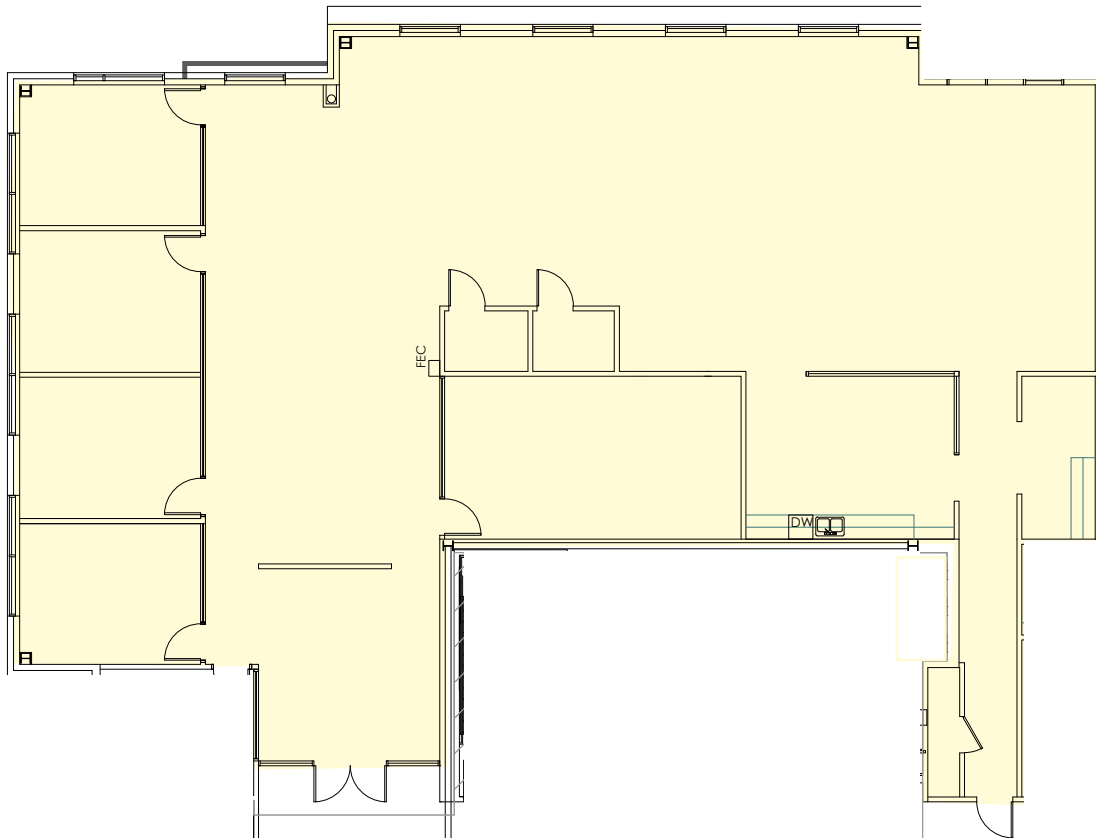

# SONESTA HOTEL

195 Spacious Guest Rooms  
10,000 SF of Function Space

HILL COUNTRY  
**GALLERIA**

**BUILDING B**  
**1ST FLOOR**

Suite 100 - 7,036 SF

HILL COUNTRY  
**GALLERIA**

**BUILDING B**  
**1ST FLOOR**

Suite 150 - 6,060 SF

HILL COUNTRY  
**GALLERIA**

**BUILDING B**  
**2ND FLOOR**

Suite 200 - 4,978 SF

HILL COUNTRY  
**GALLERIA**

**BUILDING B**  
**2ND FLOOR**

Suite 220 - 3,403 SF

[CLICK FOR VIRTUAL TOUR](#) 