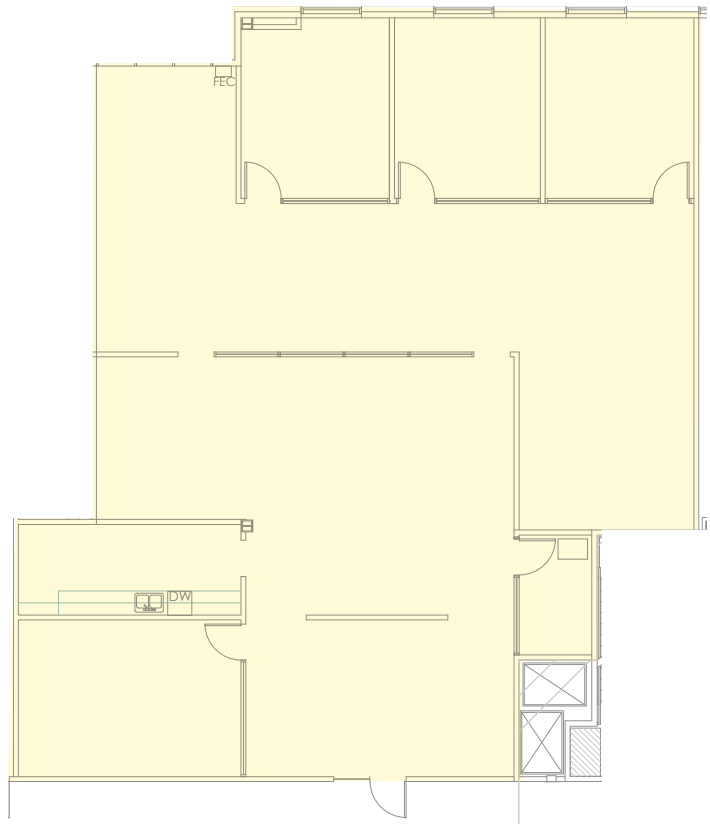

# SONESTA HOTEL

195 Spacious Guest Rooms  
10,000 SF of Function Space

HILL COUNTRY  
**GALLERIA**

**BUILDING B**  
**1ST FLOOR**

Suite 100 - 7,036 SF

HILL COUNTRY  
**GALLERIA**

**BUILDING B**  
**1ST FLOOR**

Suite 150 - 6,060 SF

HILL COUNTRY  
**GALLERIA**

**BUILDING B**  
**2ND FLOOR**

Suite 200 - 4,978 SF

HILL COUNTRY  
**GALLERIA**

**BUILDING B**  
**2ND FLOOR**

Suite 220 - 3,403 SF

[CLICK FOR VIRTUAL TOUR](#) 

HILL COUNTRY  
**GALLERIA**

**BUILDING B**  
**2ND FLOOR**

Suite 230 - 2,608 SF

CLICK FOR VIRTUAL TOUR 

HILL COUNTRY  
**GALLERIA**

**BUILDING B**  
**2ND FLOOR**  
Suite 240 - 1,737 SF

CLICK FOR VIRTUAL TOUR 