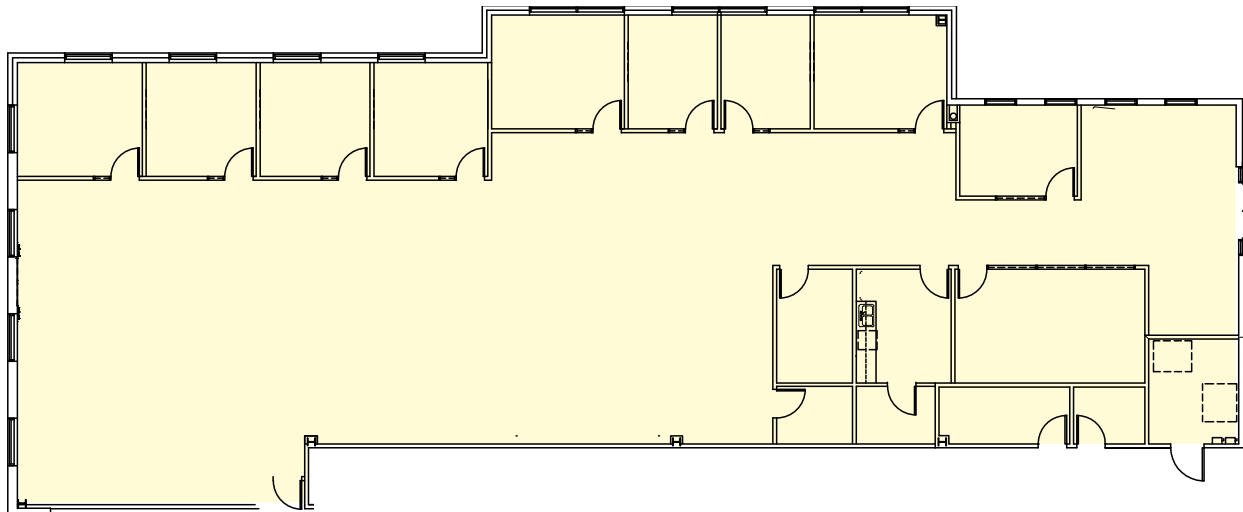

# SONESTA HOTEL

195 Spacious Guest Rooms  
10,000 SF of Function Space

HILL COUNTRY  
**GALLERIA**

**BUILDING B**  
**1ST FLOOR**

Suite 100 - 7,036 SF

HILL COUNTRY  
**GALLERIA**

**BUILDING B**  
**1ST FLOOR**

Suite 150 - 6,060 SF

HILL COUNTRY  
**GALLERIA**

**BUILDING B**  
**2ND FLOOR**

Suite 200 - 4,978 SF

HILL COUNTRY  
**GALLERIA**

**BUILDING B**  
**2ND FLOOR**

Suite 220 - 3,403 SF

[CLICK FOR VIRTUAL TOUR](#) 