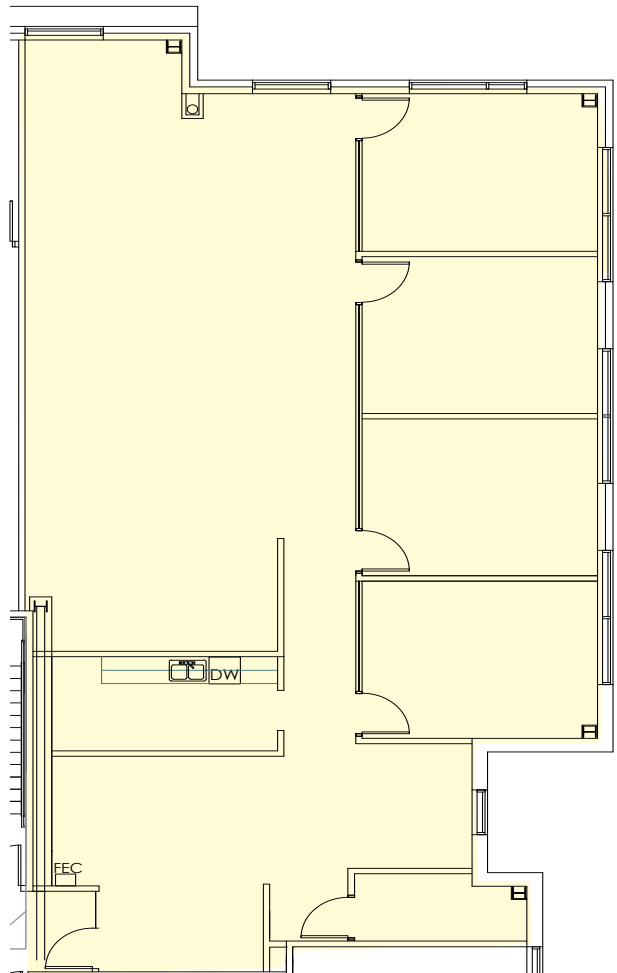

#### BUILDING B

Suite 100 - 7,036 SF  
Suite 150 - 6,060 SF  
Suite 200 - 4,978 SF  
Suite 220 - 3,403 SF  
Suite 230 - 2,607 SF  
Suite 240 - 1,737 SF  
Suite 300 - 18,525 SF

# SONESTA HOTEL

195 Spacious Guest Rooms  
10,000 SF of Function Space

HILL COUNTRY  
**GALLERIA**

**BUILDING B**  
**1ST FLOOR**

Suite 100 - 7,036 SF

HILL COUNTRY  
**GALLERIA**

**BUILDING B**  
**1ST FLOOR**

Suite 150 - 6,060 SF

HILL COUNTRY  
**GALLERIA**

**BUILDING B**  
**2ND FLOOR**

Suite 200 - 4,978 SF

HILL COUNTRY  
**GALLERIA**

**BUILDING B**  
**2ND FLOOR**

Suite 220 - 3,403 SF

[CLICK FOR VIRTUAL TOUR](#) 

HILL COUNTRY  
**GALLERIA**

**BUILDING B**  
**2ND FLOOR**

Suite 230 - 2,608 SF

CLICK FOR VIRTUAL TOUR 

HILL COUNTRY  
**GALLERIA**

**BUILDING B**  
**2ND FLOOR**  
Suite 240 - 1,737 SF

CLICK FOR VIRTUAL TOUR 