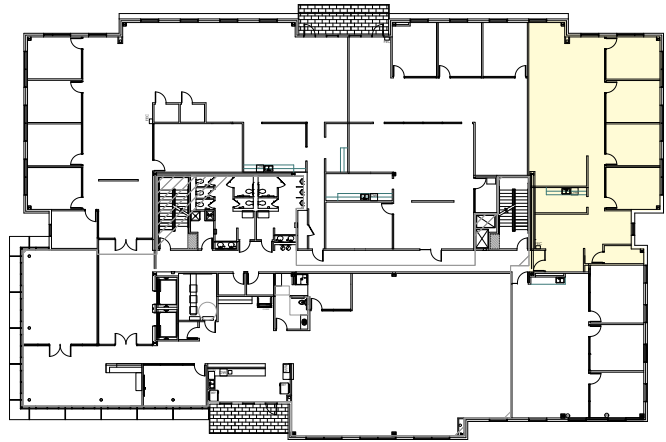

HILL COUNTRY
GALLERIA

BUILDING B
2ND FLOOR

Suite 230 - 2,608 SF