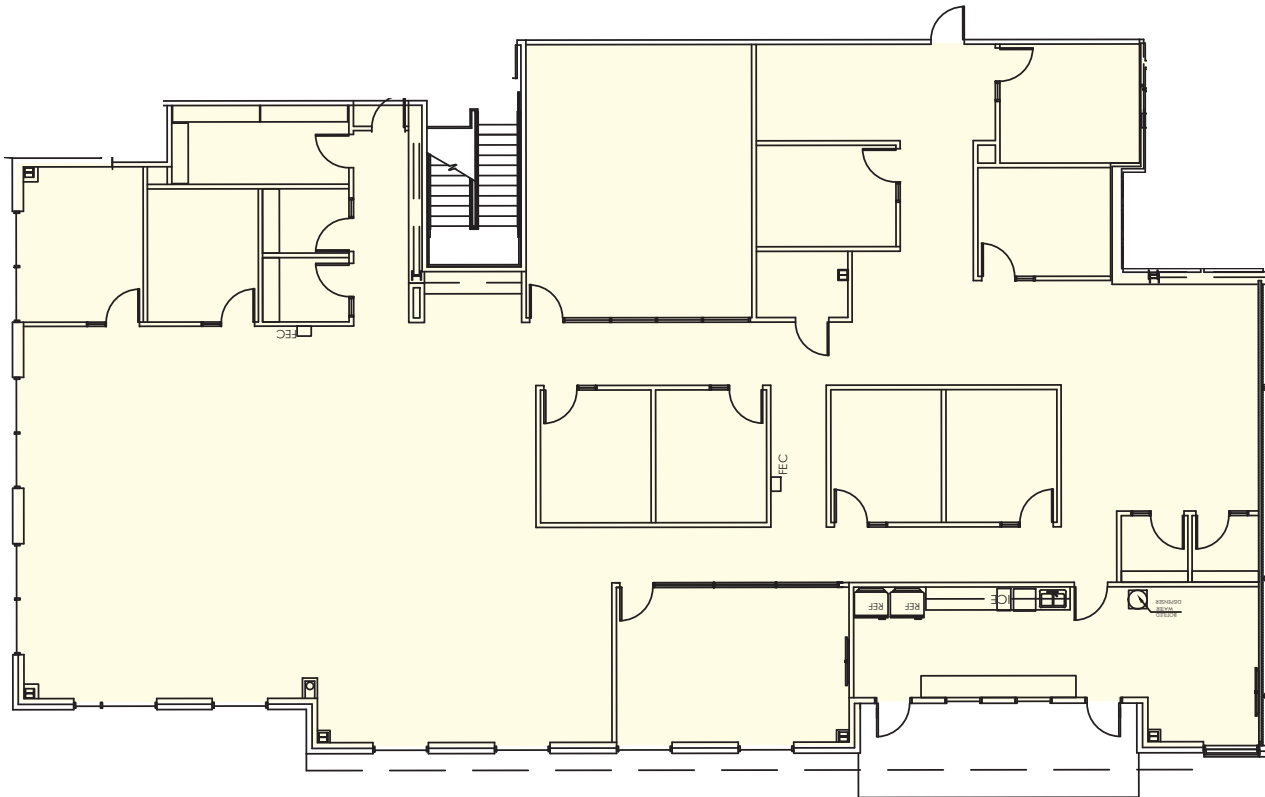

# SONESTA HOTEL

195 Spacious Guest Rooms  
10,000 SF of Function Space

HILL COUNTRY  
**GALLERIA**

**BUILDING B**  
**1ST FLOOR**

Suite 100 - 7,036 SF

HILL COUNTRY  
**GALLERIA**

**BUILDING B**  
**1ST FLOOR**

Suite 150 - 6,060 SF

HILL COUNTRY  
**GALLERIA**

**BUILDING B**  
**2ND FLOOR**

Suite 200 - 4,978 SF

HILL COUNTRY  
**GALLERIA**

**BUILDING B**  
**2ND FLOOR**

Suite 220 - 3,403 SF

[CLICK FOR VIRTUAL TOUR](#) 