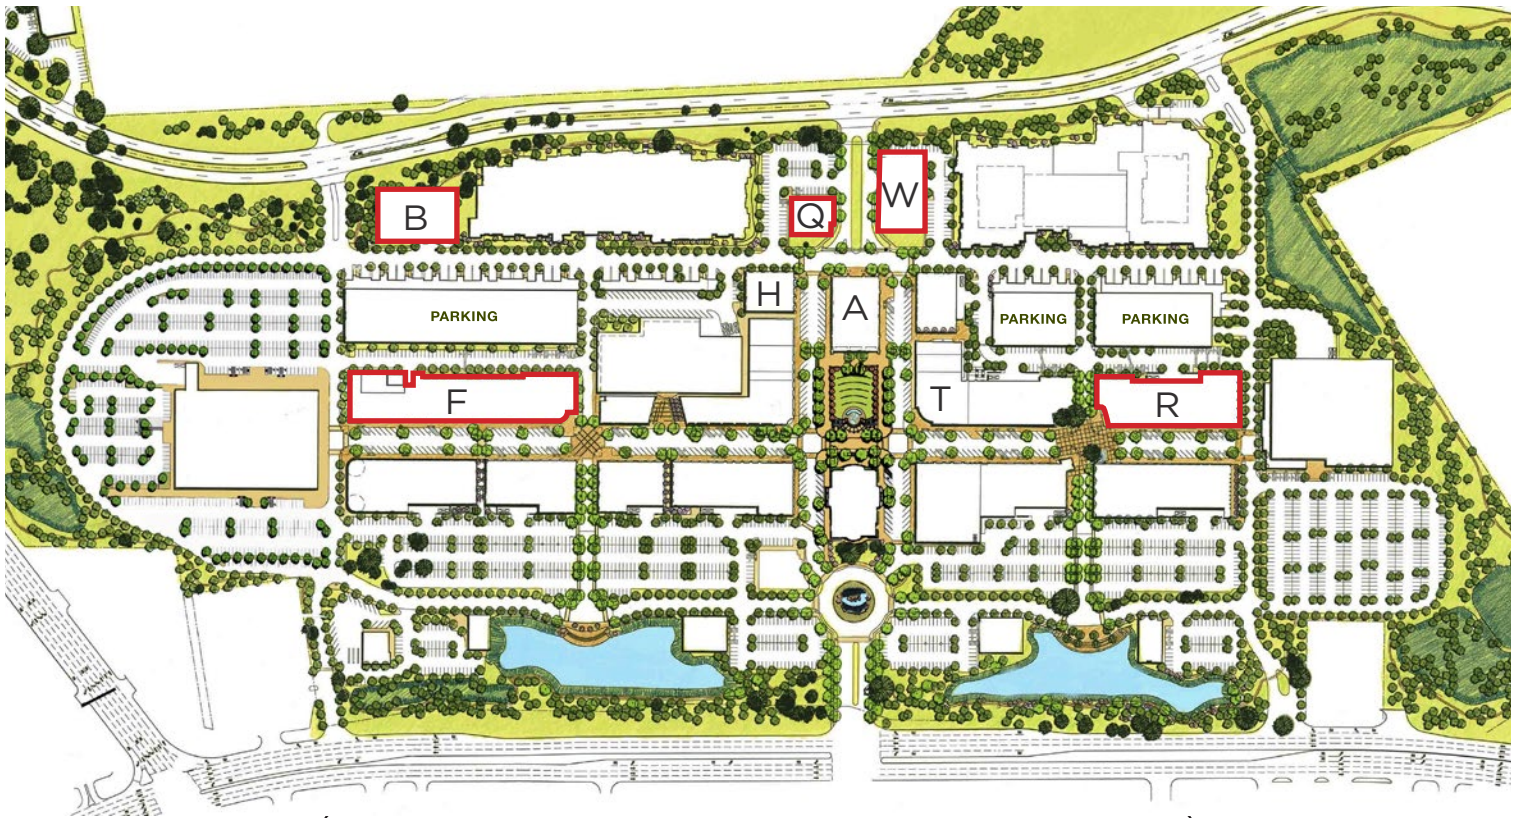

### FEATURES

- » Easy accessibility to Bee Cave Road and Hwy 71 and RR 620
- » Close proximity to shopping, restaurants and major thoroughfares
- » Two mile hike and bike trail around the property
- » Over 70 retailers within the Hill Country Galleria
- » 200-room on-site hotel: Hotel Sonesta

#### BUILDING B

Suite 100 - 7,036 SF  
Suite 150 - 6,060 SF  
Suite 200 - 4,978 SF  
Suite 220 - 3,403 SF  
Suite 230 - 2,607 SF  
Suite 240 - 1,737 SF  
Suite 300 - 18,525 SF

#### BUILDING W

Suite 220- 1,736 SF (Avail. 10.01.22)

## SITEPLAN

Building A - 19,449 SF  
Building B - 53,868 SF  
Building F - 43,780 SF  
Building H - 10,358 SF

Building Q - 53,453 SF  
Building R - 37,746 SF  
Building T - 46,576 SF  
Building W - 36,500 SF