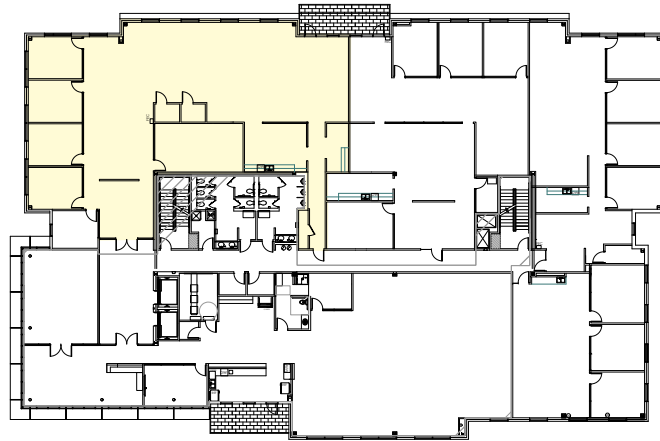

# SONESTA HOTEL

195 Spacious Guest Rooms  
10,000 SF of Function Space

HILL COUNTRY  
**GALLERIA**

**BUILDING B**  
**1ST FLOOR**

Suite 100 - 7,036 SF

HILL COUNTRY  
**GALLERIA**

**BUILDING B**  
**1ST FLOOR**

Suite 150 - 6,060 SF

HILL COUNTRY  
**GALLERIA**

**BUILDING B**  
**2ND FLOOR**

Suite 200 - 4,978 SF

HILL COUNTRY  
**GALLERIA**

**BUILDING B**  
**2ND FLOOR**

Suite 220 - 3,403 SF

[CLICK FOR VIRTUAL TOUR](#) 