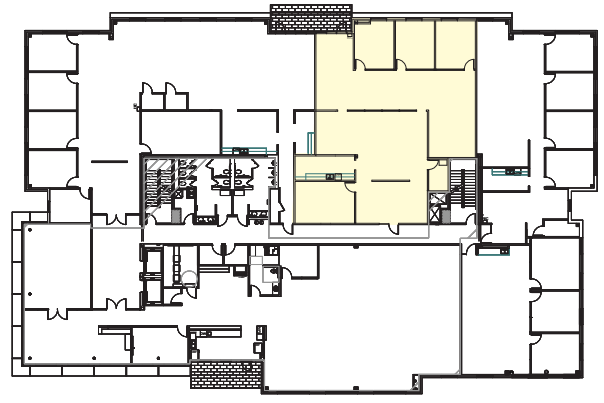

# SONESTA HOTEL

195 Spacious Guest Rooms  
10,000 SF of Function Space

HILL COUNTRY  
**GALLERIA**

**BUILDING B**  
**1ST FLOOR**

Suite 100 - 7,036 SF

HILL COUNTRY  
**GALLERIA**

**BUILDING B**  
**1ST FLOOR**

Suite 150 - 6,060 SF

HILL COUNTRY  
**GALLERIA**

**BUILDING B**  
**2ND FLOOR**

Suite 200 - 4,978 SF

HILL COUNTRY  
**GALLERIA**

**BUILDING B**  
**2ND FLOOR**

Suite 220 - 3,403 SF

[CLICK FOR VIRTUAL TOUR](#) 

HILL COUNTRY  
**GALLERIA**

**BUILDING B**  
**2ND FLOOR**

Suite 230 - 2,608 SF

CLICK FOR VIRTUAL TOUR 

HILL COUNTRY  
**GALLERIA**

**BUILDING B**  
**2ND FLOOR**  
Suite 240 - 1,737 SF

CLICK FOR VIRTUAL TOUR 