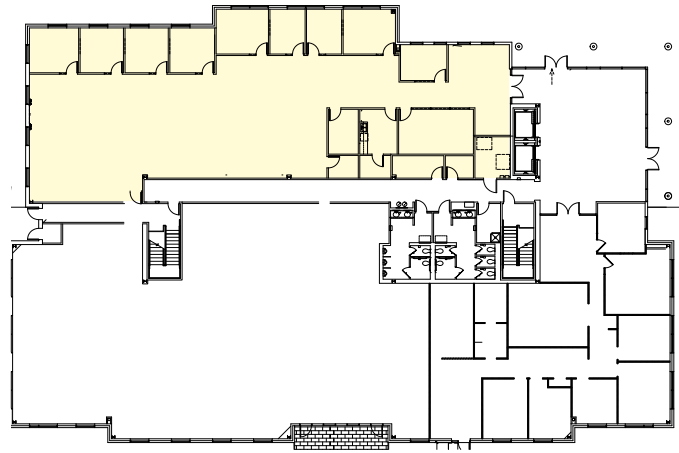

# SONESTA HOTEL

195 Spacious Guest Rooms  
10,000 SF of Function Space

HILL COUNTRY  
**GALLERIA**

**BUILDING B**  
**1ST FLOOR**

Suite 100 - 7,036 SF

HILL COUNTRY  
**GALLERIA**

**BUILDING B**  
**1ST FLOOR**

Suite 150 - 6,060 SF

HILL COUNTRY  
**GALLERIA**

**BUILDING B**  
**2ND FLOOR**

Suite 200 - 4,978 SF

HILL COUNTRY  
**GALLERIA**

**BUILDING B**  
**2ND FLOOR**

Suite 220 - 3,403 SF

[CLICK FOR VIRTUAL TOUR](#) 