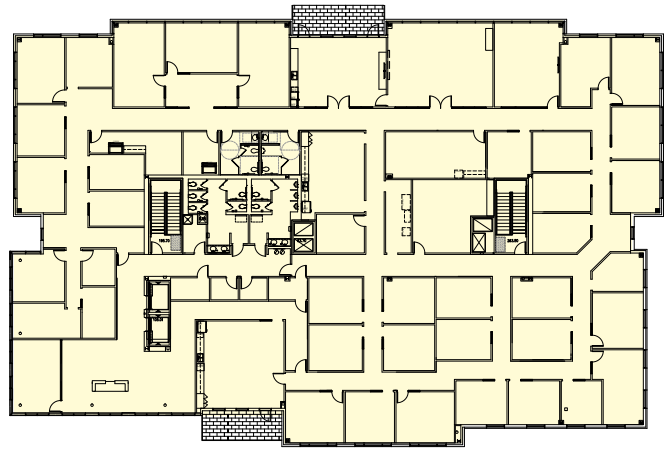

HILL COUNTRY
GALLERIA

BUILDING B
3RD FLOOR

Suite 300 - 18,525 SF