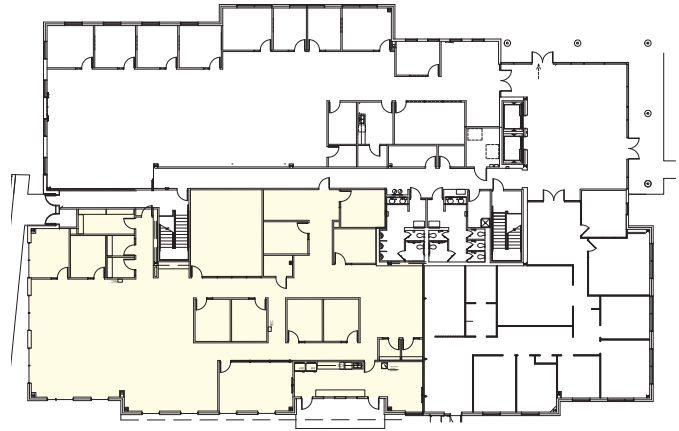

# SONESTA HOTEL

195 Spacious Guest Rooms  
10,000 SF of Function Space

HILL COUNTRY  
**GALLERIA**

**BUILDING B**  
**1ST FLOOR**

Suite 100 - 7,036 SF

HILL COUNTRY  
**GALLERIA**

**BUILDING B**  
**1ST FLOOR**

Suite 150 - 6,060 SF

HILL COUNTRY  
**GALLERIA**

**BUILDING B**  
**2ND FLOOR**

Suite 200 - 4,978 SF

HILL COUNTRY  
**GALLERIA**

**BUILDING B**  
**2ND FLOOR**

Suite 220 - 3,403 SF

[CLICK FOR VIRTUAL TOUR](#) 