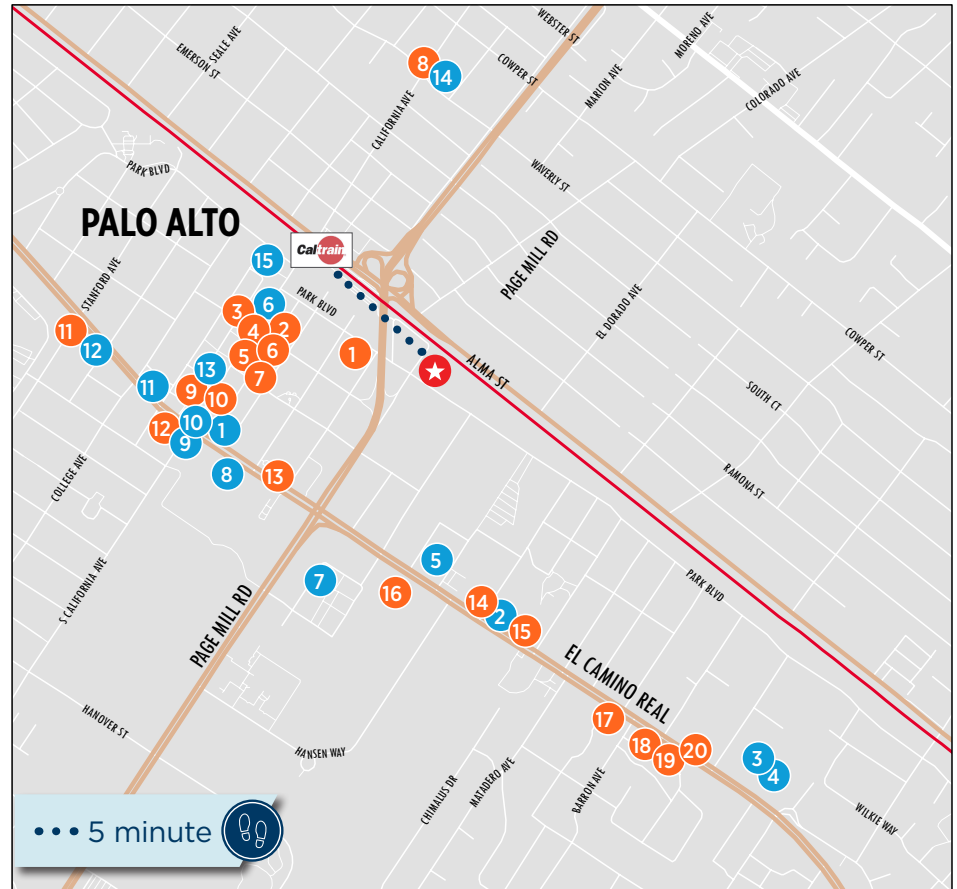

## Amenities

1. Coronet Motel
2. Berbeda Place
3. The Nest Hotel, Palo Alto
4. Comfort Inn
5. Equinox Palo Alto
6. FedEx Oce Print & Ship Center
7. Bank of America ATM
8. Bank of the West - ATM
9. Wells Fargo ATM
10. Citibank ATM
11. First Republic Bank
12. Real Produce International Market
13. Country Sun Natural Foods
14. California Avenue Farmers' Market
15. Mollie Stone's Markets

## Restaurants & Cafe

1. Cafe Riace
2. Cafe Pro Bono
3. Bistro Elan
4. Italico Ristorante Pizzeria Wine Bar
5. Zareen's Palo Alto
6. Rooster & Rice
7. Local Kitchens
8. Palo Alto Sol
9. Terún
10. La Bodeguita del Medio
11. Starbucks
12. Panda Express
13. Chipotle
14. INDO Restaurant & Lounge
15. Mandarin Roots
16. McDonald's
17. Taqueria El Grullense M&G
18. Celia's Mexican Restaurant
19. State of Mind Slice House
20. Starbucks