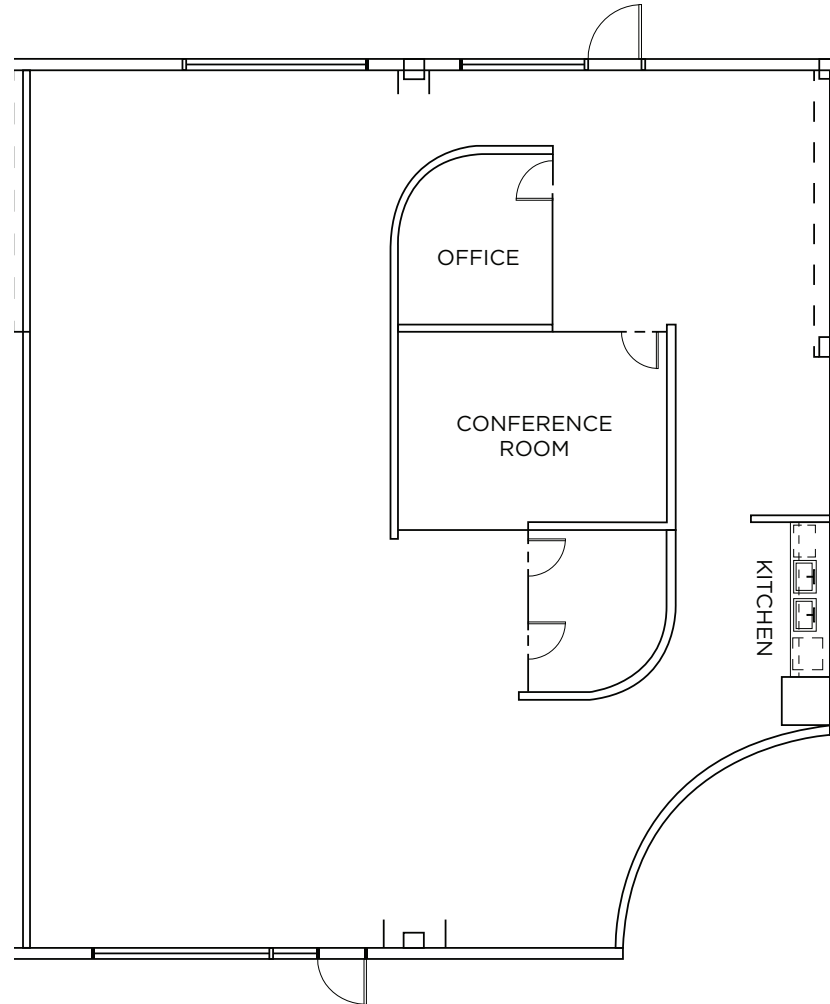

FLOORPLAN

Suite 113: ±3,200 SF

Floorplan Not to Scale

JED SPRINGER
Director
+1 650 320 0210
jed.springer@cushwake.com
LIC #02012629

525 University Ave, Ste 220
Palo Alto, California 94301
main +1 650 852 1200
cushmanwakefield.com

©2024 Cushman & Wakefield. All rights reserved. This information has been obtained from sources believe to be reliable but has not been verified. NO WARRANTY OR REPRESENTATION, EXPRESS OR IMPLIED, IS MADE AS TO THE CONDITION OF THE PROPERTY (OR PROPERTIES) REFERENCED HEREIN OR AS TO THE ACCURACY OR COMPLETENESS OF THE INFORMATION CONTAINED HEREIN, AND SAME IS SUBMITTED SUBJECT TO ERRORS, OMISSIONS, CHANGE OF PRICE, RENTAL OR OTHER CONDITIONS, WITHDRAWAL WITHOUT NOTICE, AND TO ANY SPECIAL LISTING CONDITIONS IMPOSED BY THE PROPERTY OWNER(S). ANY PROJECTIONS, OPINIONS OR ESTIMATES ARE SUBJECT TO UNCERTAINTY AND DO NOT SIGNIFY CURRENT OR FUTURE PROPERTY PERFORMANCE.