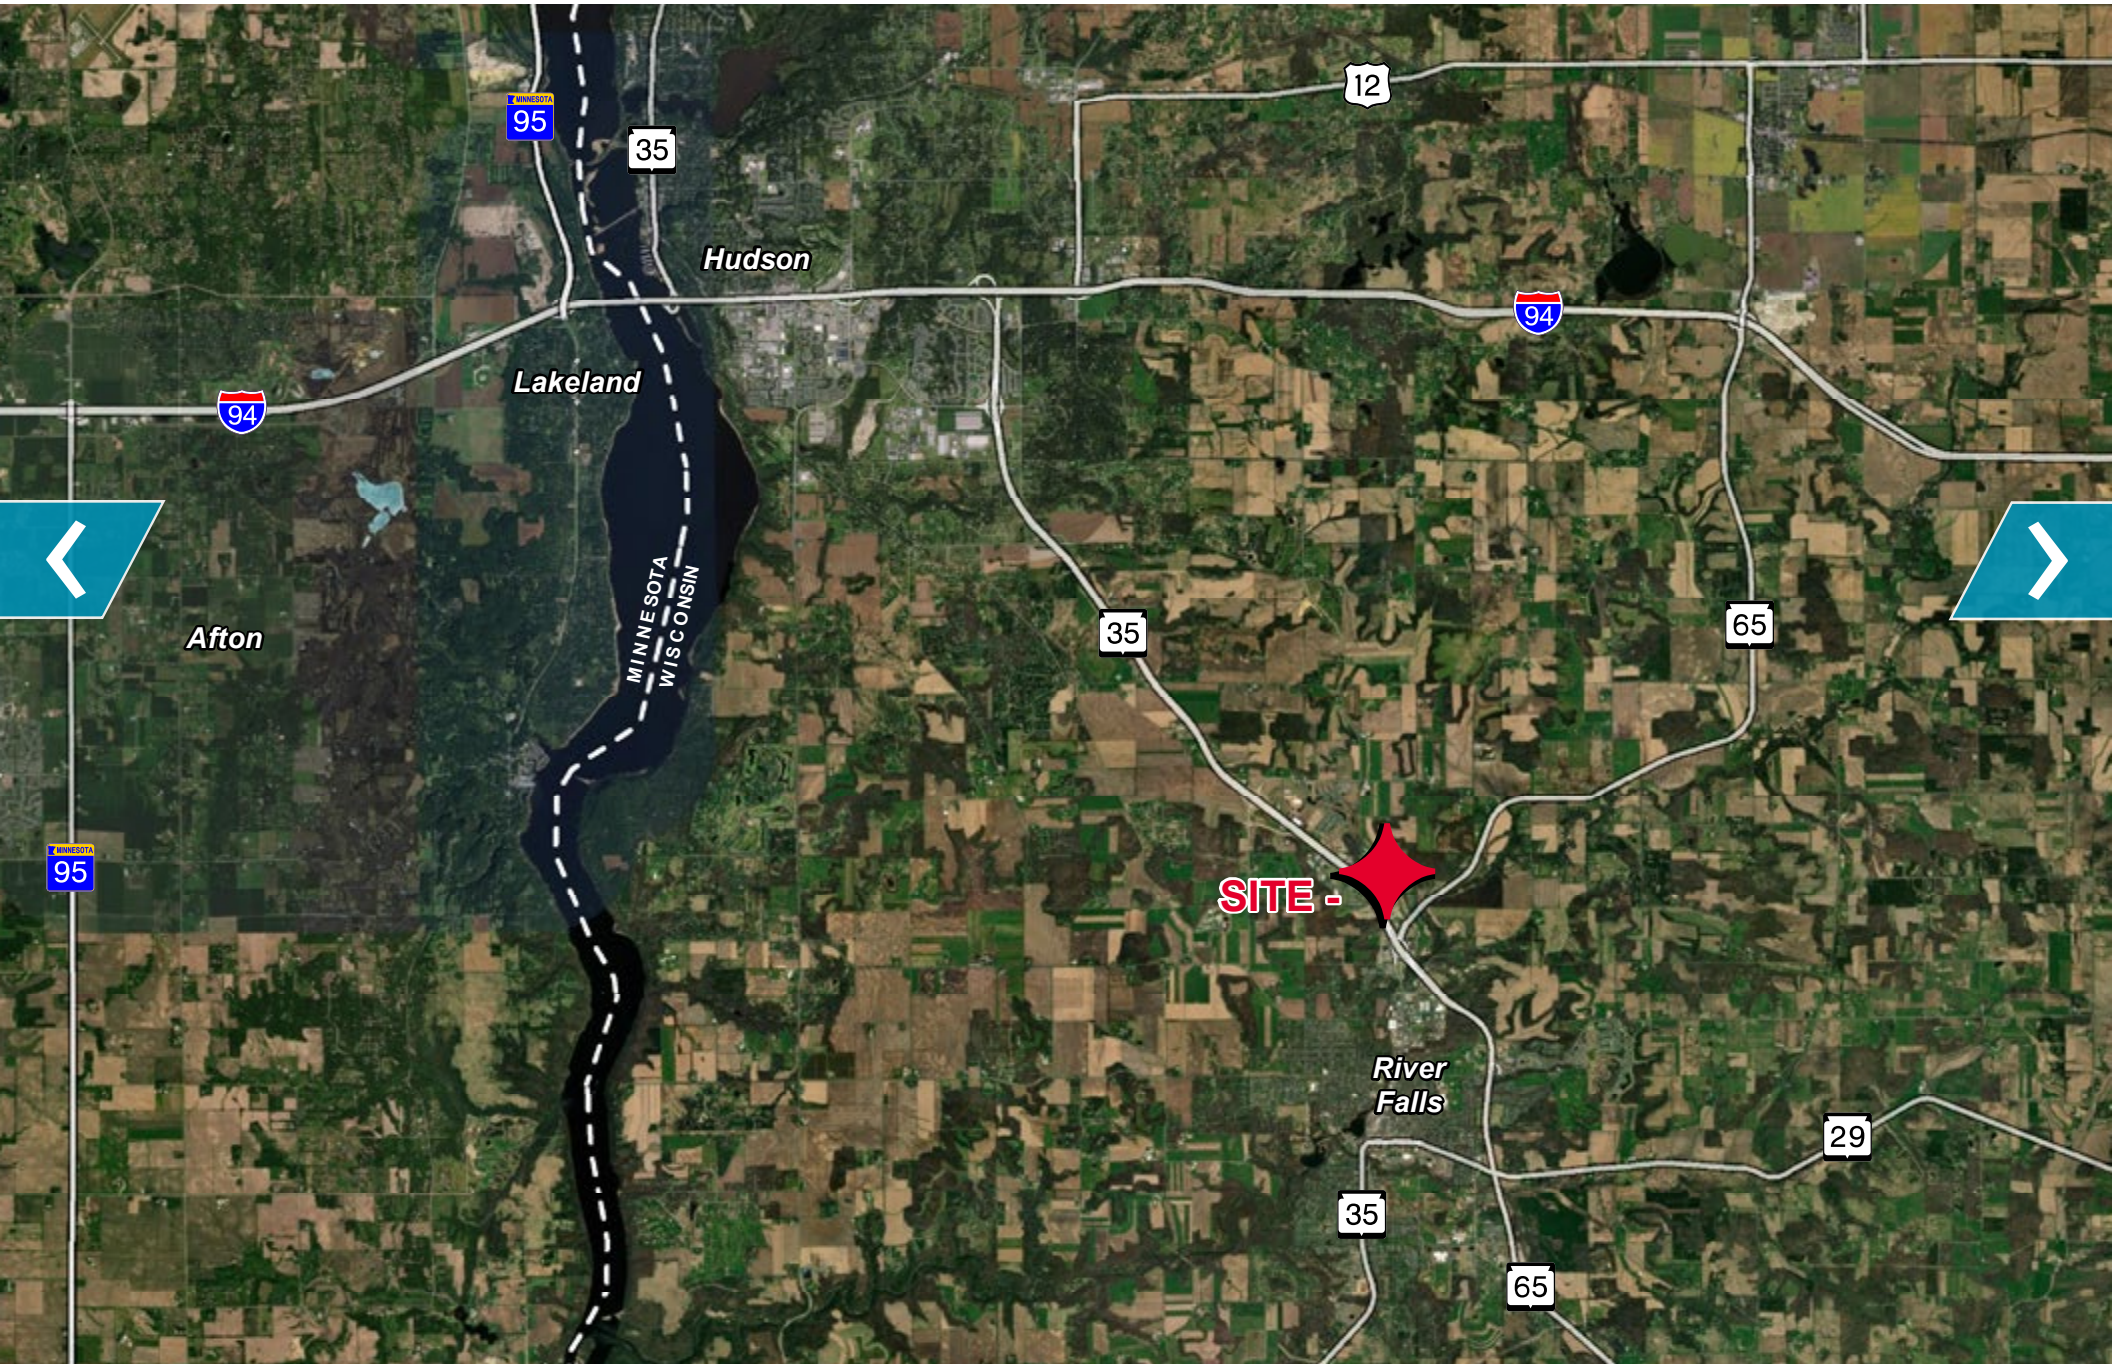

41 Acres Land

183 Huppert St, River Falls, WI 54022

HOME

PROPERTY INFO

AERIALS

PHOTOS

ZONING MAP

CITY WEBSITE