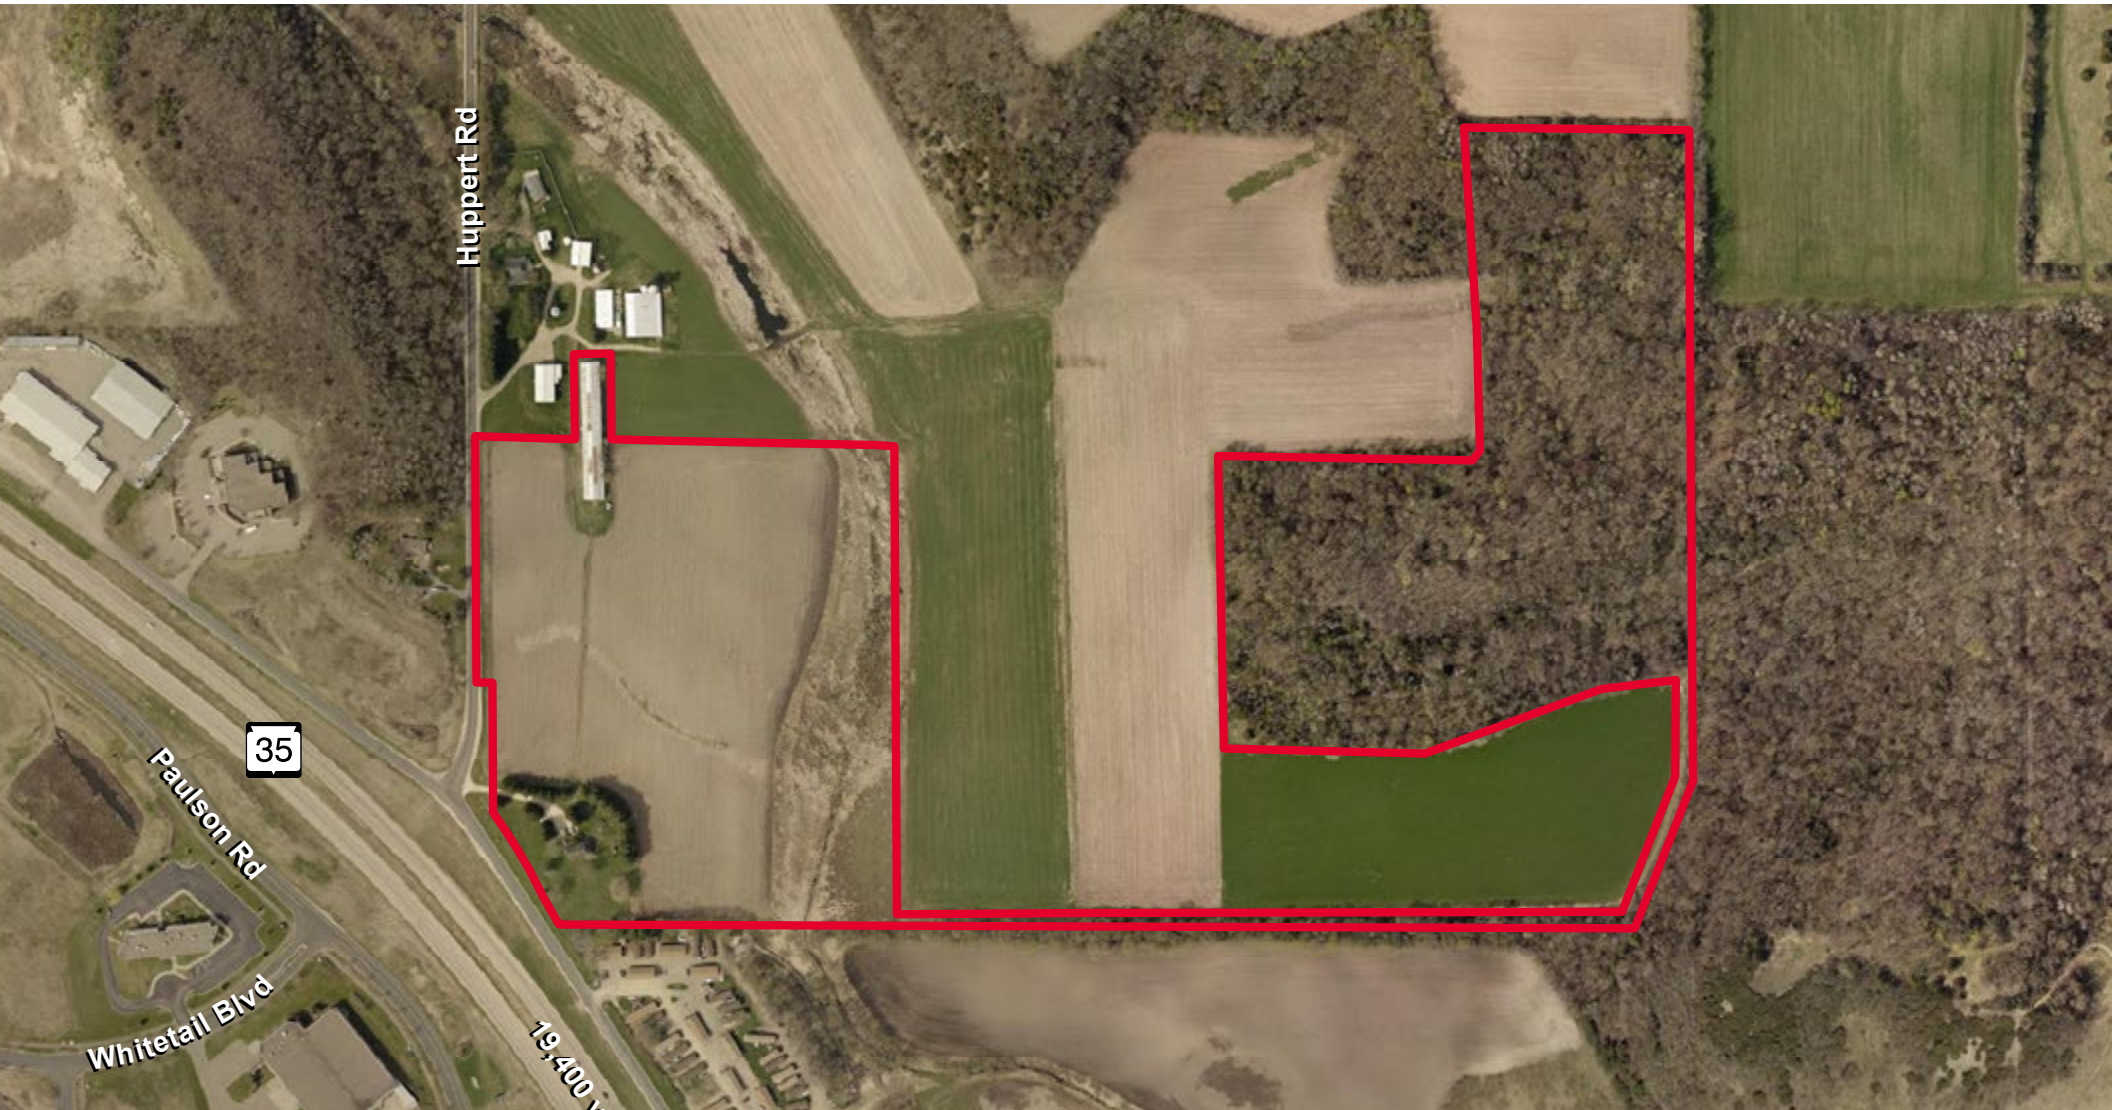

41 Acres Land

183 Huppert St, River Falls, WI 54022

HOME

PROPERTY INFO

AERIALS

PHOTOS

ZONING MAP

CITY WEBSITE

CITY WEBSITE

Parcel Information

- Great visibility to WI-35
- Variety of allowed uses, including Residential
- Less than 3 miles to University of Wisconsin-River Falls campus
- Less than 10 miles to I-94

Property Information

Total Acreage	44.35 acres Total <u>3.00 acres Wetland (approximately)</u> 41.35 acres Upland (approximately)		
PID #'s	040-1096-40-000	19.81 acres	\$3,239.43 tax
	040-1096-10-000	20.20 acres	\$2,008.16 tax
	040-1095-20-100	4.34 acres	\$431.30 tax
	Total	44.35 acres	\$5,678.89 tax
Zoning	Mixed Use Variety of Residential Densities possible per conversation with Senior Planner		
Guided Land Use	Mixed-Use		

Traffic Counts

	Vehicles Per Day (VPD)
WI-35	19,400

41 Acres Land

183 Huppert St, River Falls, WI 54022

HOME

PROPERTY INFO

AERIALS

PHOTOS