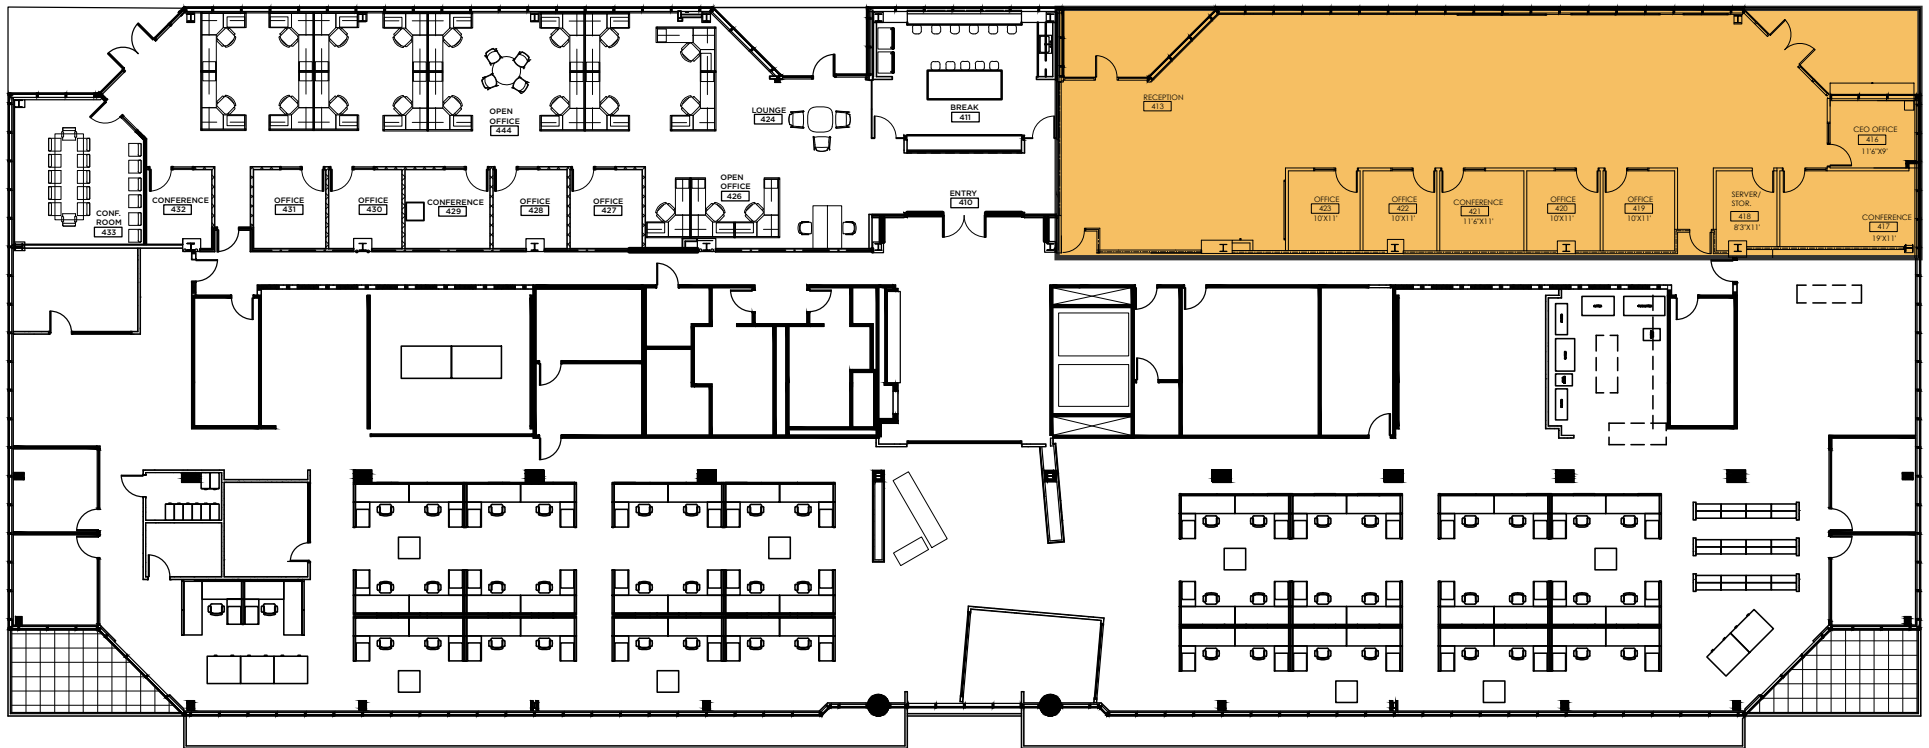

CENTRAL PARK 1

5001 S MIAMI BLVD, DURHAM, NC

4TH FLOOR

SUITE 410 | 4,694 RSF
AVAILABLE

FOR MORE INFORMATION, PLEASE CONTACT:

KALER MOSELEY

+1 919 352 9569

kaler.moseley@cushwake.com