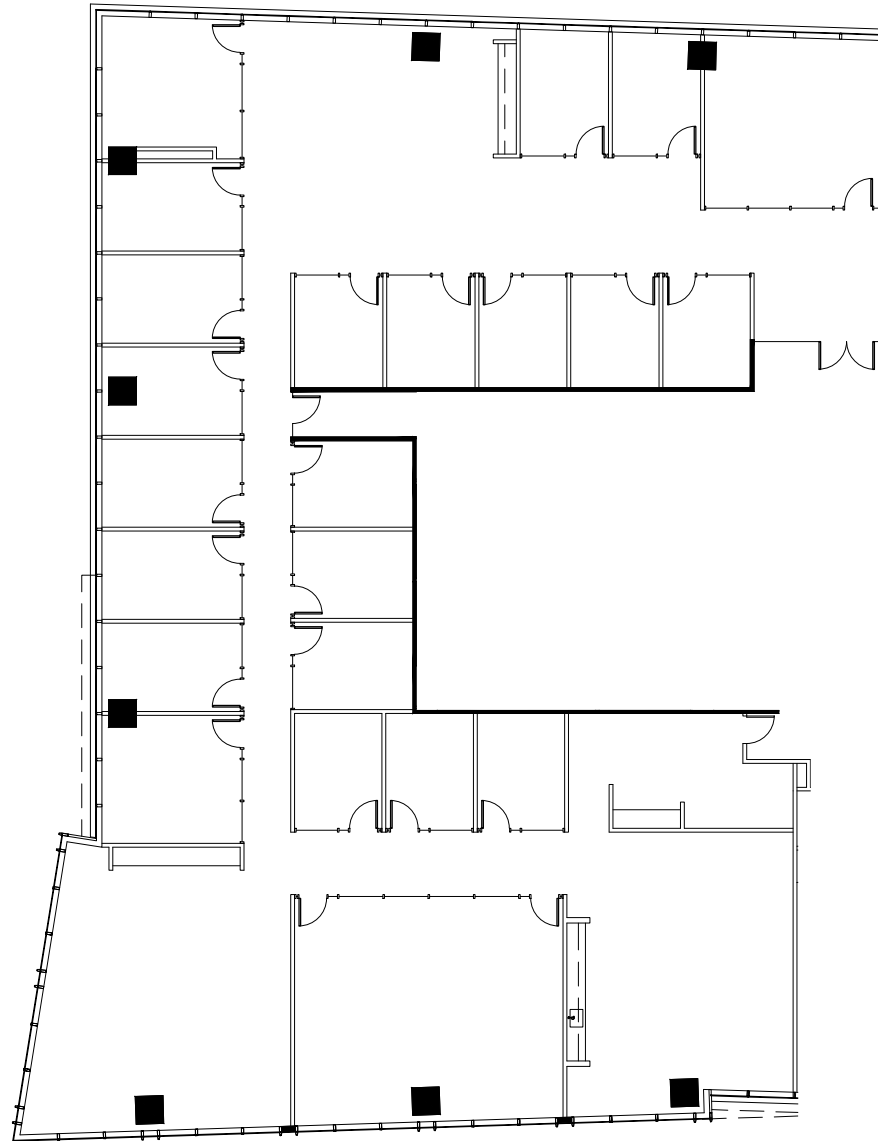

True North
Not to Scale

Key Plan

271 17th Street | Suite 750 | 9,469 RSF

MurphyMeyers

Aileen Almassy | 404.853.5247
Aileen.Almassy@cushwake.com

John Zintak | 404.853.5211
John.Zintak@cushwake.com