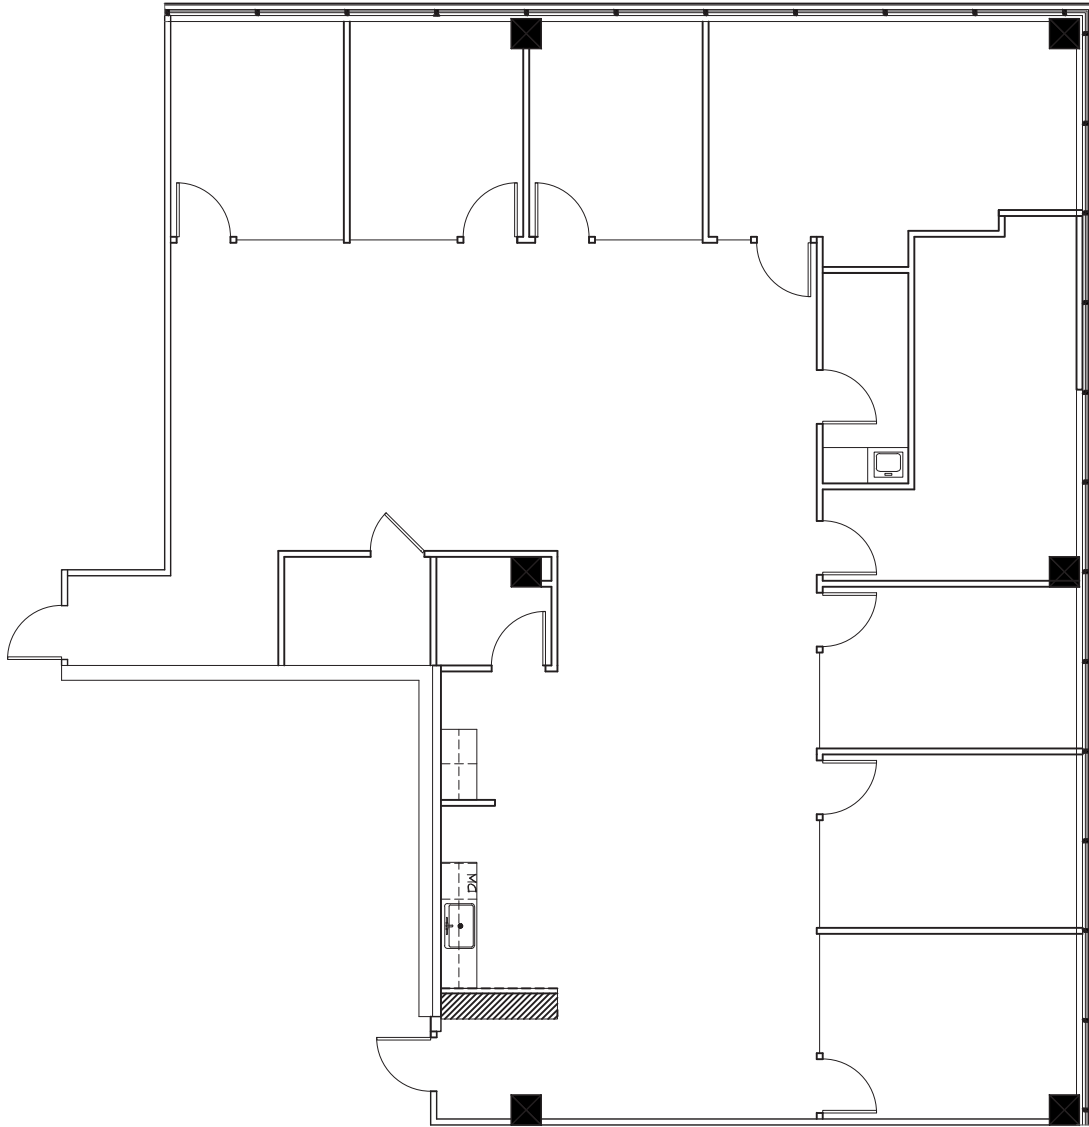

HORIZON TERRACE

SUITE 360

3,557 RSF

W. Ryan Stout
+1 303 813 6448
ryan.stout@cushwake.com

Nathan J. Bradley
+1 303 813 6444
nate.bradley@cushwake.com

Zachary T. Williams
+1 303 813 6474
zach.williams@cushwake.com