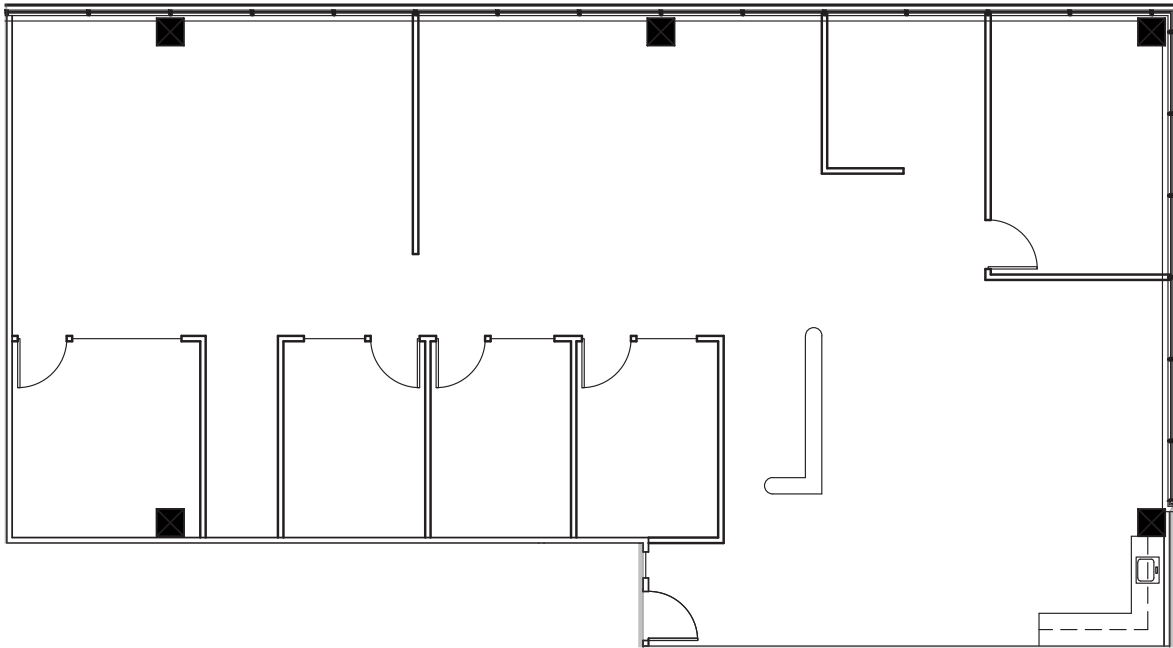

HORIZON TERRACE

SUITE 570

2,771 RSF

W. Ryan Stout
+1 303 813 6448
ryan.stout@cushwake.com

Nathan J. Bradley
+1 303 813 6444
nate.bradley@cushwake.com

Zachary T. Williams
+1 303 813 6474
zach.williams@cushwake.com