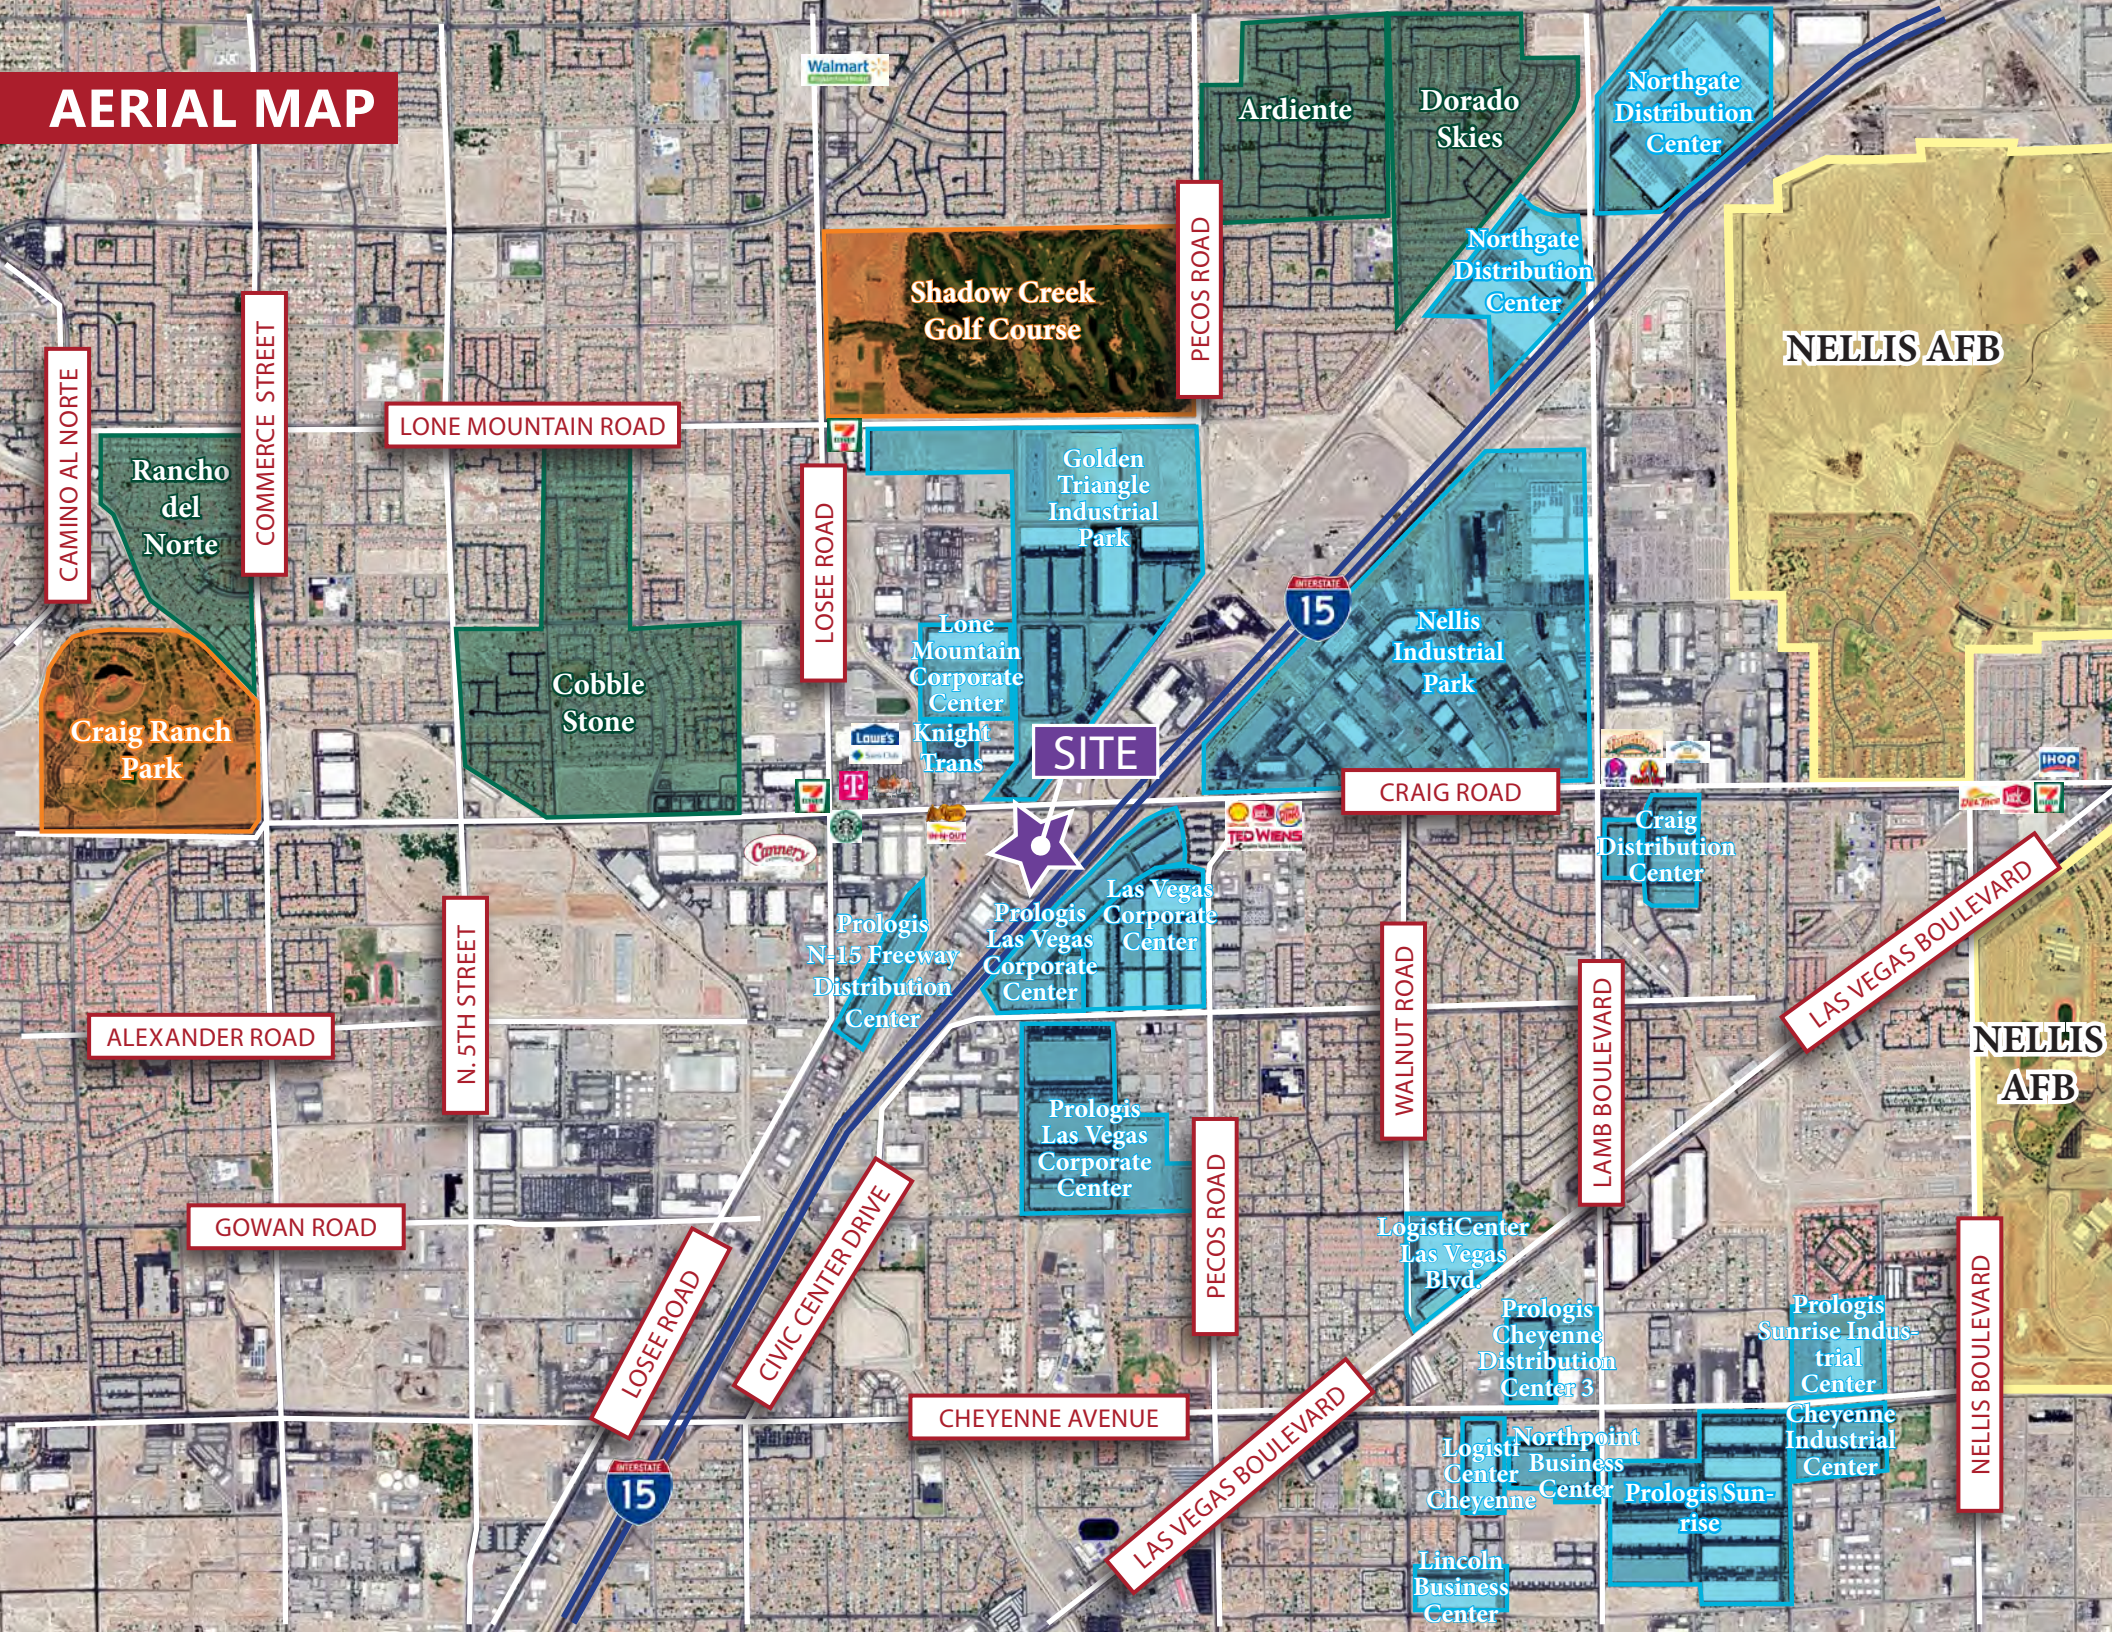

SITE PLAN

***MONUMENT
SIGNAGE
WITH FREEWAY
FRONTAGE & VISIBILITY
FOR LEASE***

FLOOR PLAN

LEASED

AVAILABLE

EXTERIOR IMAGES - REMODEL UNDERWAY

**EXTERIOR
FACADE RECENTLY
REMODELED**

AERIAL MAP

CAMINO AL NORTE

COMMERCE STREET

LONE MOUNTAIN ROAD

PECOS ROAD

LOSEE ROAD

15

Rancho del Norte
Craig Ranch Park

N. 5TH STREET

ALEXANDER ROAD

SITE

CRAIG ROAD

NELLIS AFB

CIVIC CENTER DRIVE

CHEYENNE AVENUE

LOSEE ROAD

PECOS ROAD

Shadow Creek Golf Course

Ardiente

Dorado Skies

Northgate Distribution Center

Northgate Distribution Center

Golden Triangle Industrial Park

Lone Mountain Corporate Center

Nellis Industrial Park