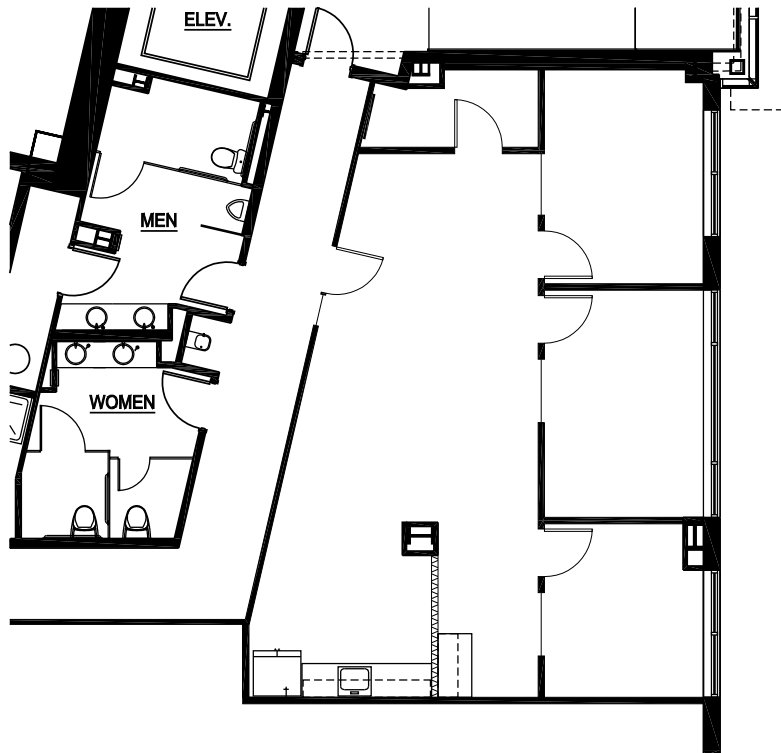

# - STATION STREET - *@ Lincoln*

9360 & 9400 STATION STREET, LONE TREE, COLORADO

SUITE 300: 1,299 RSF  
SPEC SUITE

Nathan J. Bradley  
303.813.6444  
nate.bradley@cushwake.com

W. Ryan Stout  
303.813.6448  
ryan.stout@cushwake.com

# – STATION STREET – @ Lincoln

9360 & 9400 STATION STREET, LONE TREE, COLORADO

SUITE 300: 1,299 RSF  
SPEC SUITE

*3D model for illustrative purposes only, furniture is not included*

Nathan J. Bradley  
303.813.6444  
nate.bradley@cushwake.com