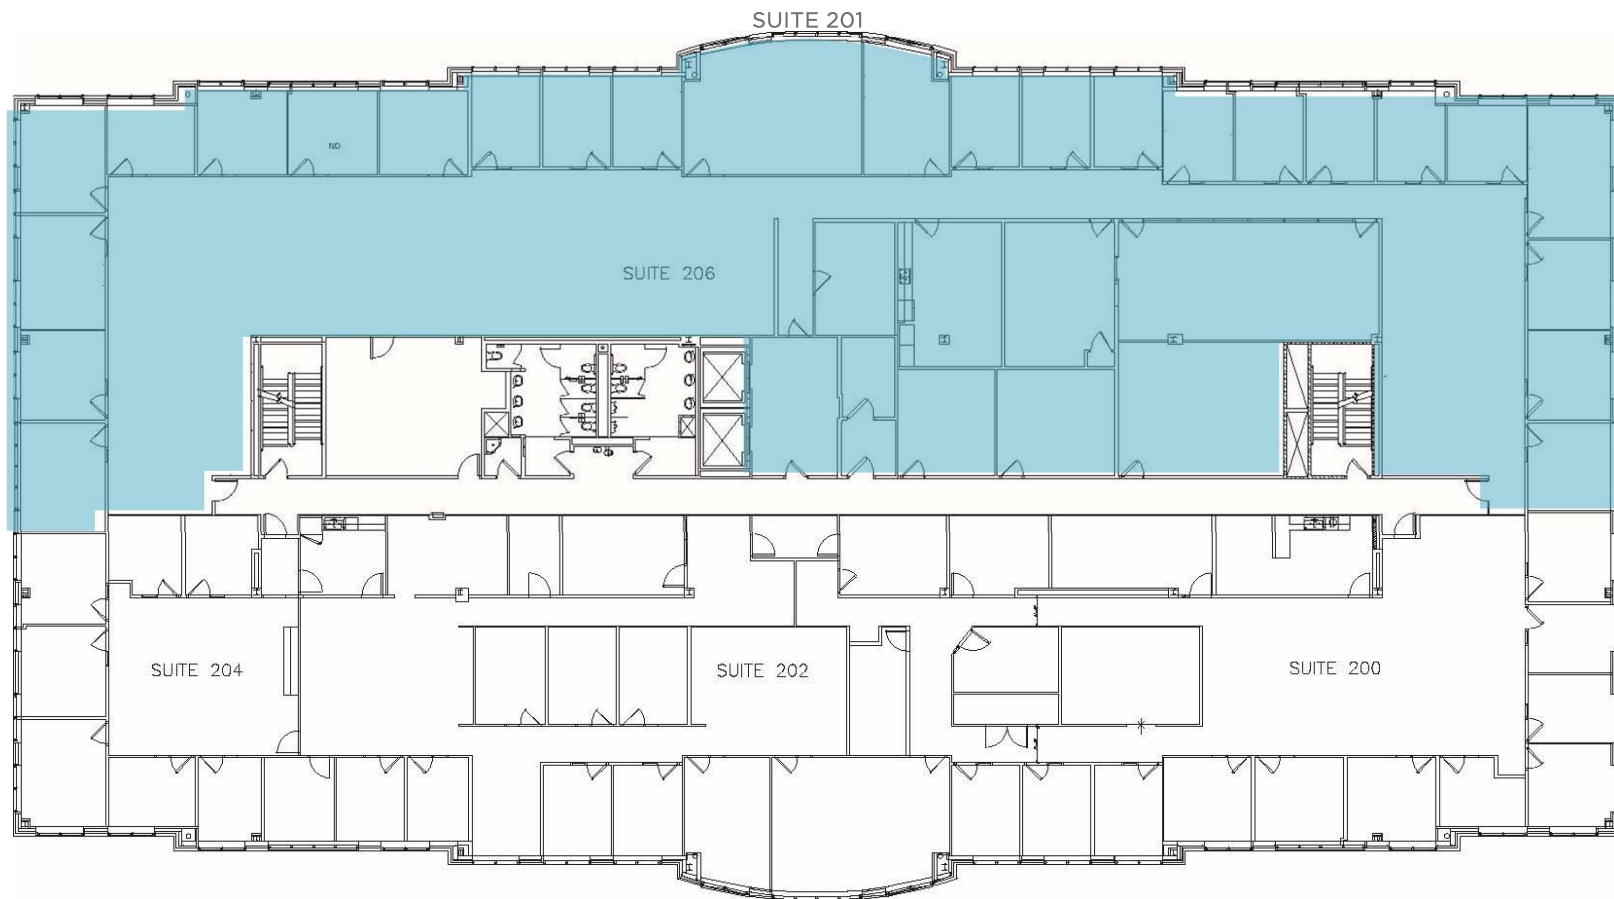

SUITE 201	12,875 +/- RSF Available

Kevin Kemp, SIOR
Senior Director
+1 336 812 3307
kevin.kemp@cushwake.com

Raffi Simel, SIOR
Senior Associate
+1 336 289 2541
raffi.simel@cushwake.com