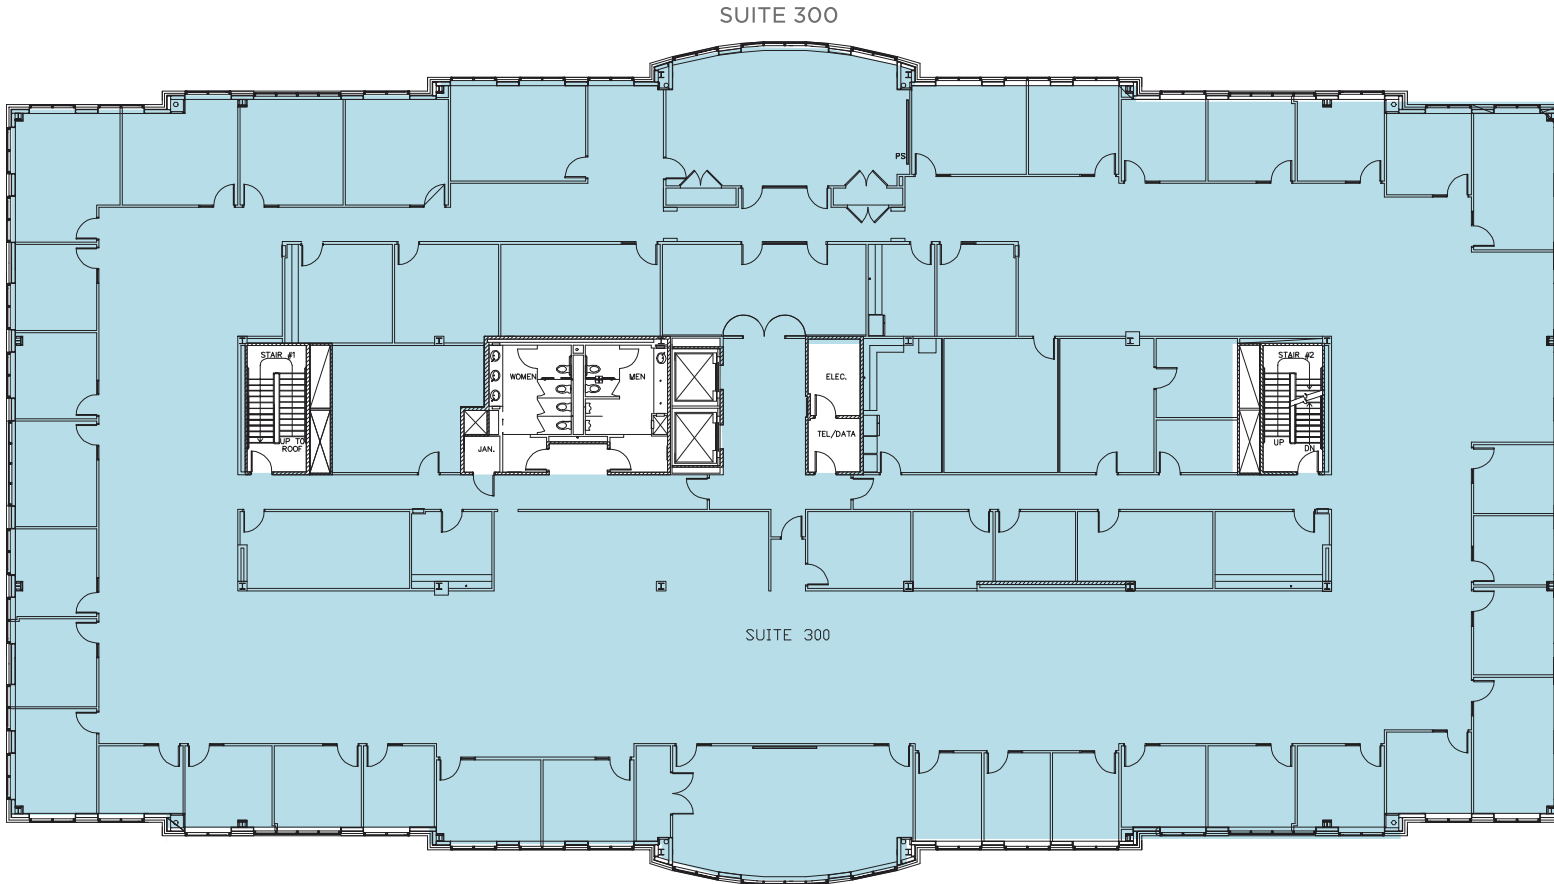

SUITE 300	25,671 +/- RSF Available

Kevin Kemp, SIOR
Senior Director
+1 336 812 3307
kevin.kemp@cushwake.com

Raffi Simel, SIOR
Senior Associate
+1 336 289 2541
raffi.simel@cushwake.com