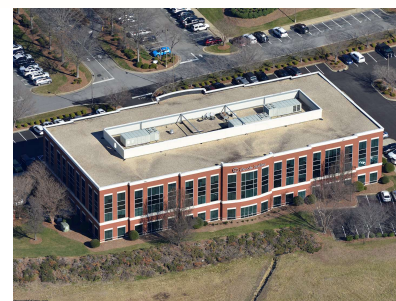

628 Green Valley Road, Ste. 202
Greensboro, NC 27408
Main +1 336 668 9999
cushmanwakefield.com