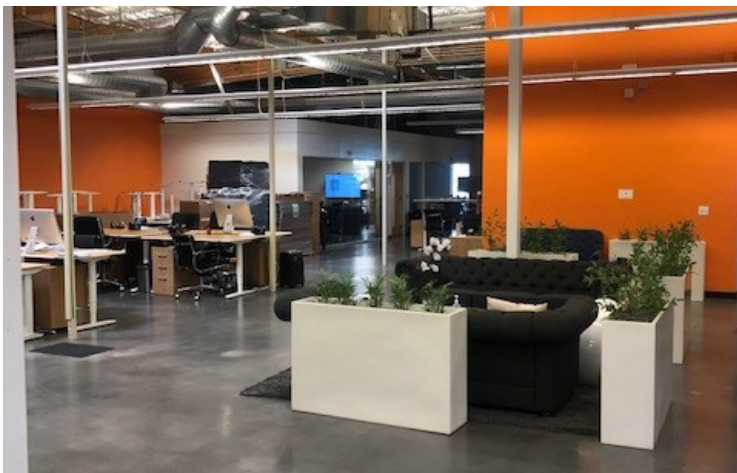

FOR LEASE
3200 ASH STREET
PALO ALTO, CA 94306

PHOTOS

For more information, please contact:

RON MILLER
Director

+1 650 320 0207
ron.miller@cushwake.com
CA License #01811036

DAN PERSYN
Executive Managing Director

+1 650 320 0255
dan.persyn@cushwake.com
CA License #01184798

525 University Avenue Suite 220
Palo Alto, CA 94301

T +1 650 852 1200
F +1 650 856 1098

cushmanwakefield.com