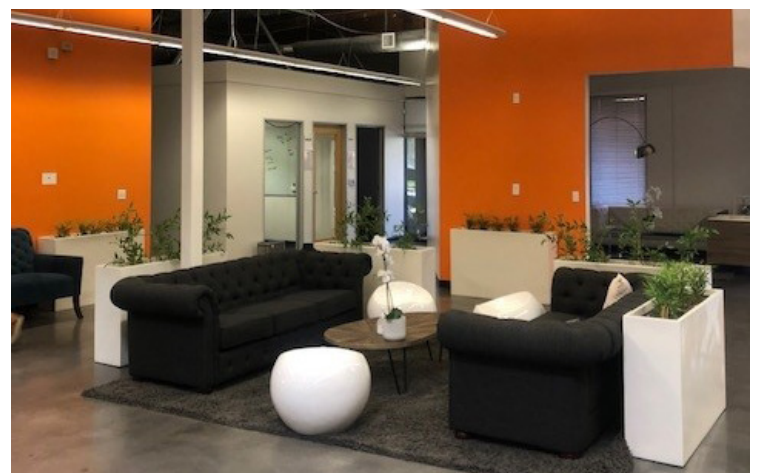

FOR LEASE
3200 ASH STREET
PALO ALTO, CA 94306

PHOTOS

For more information, please contact:

RON MILLER
Director

+1 650 320 0207
ron.miller@cushwake.com
CA License #01811036

DAN PERSYN
Executive Managing Director

+1 650 320 0255
dan.persyn@cushwake.com
CA License #01184798

525 University Avenue Suite 220
Palo Alto, CA 94301

T +1 650 852 1200
F +1 650 856 1098

cushmanwakefield.com