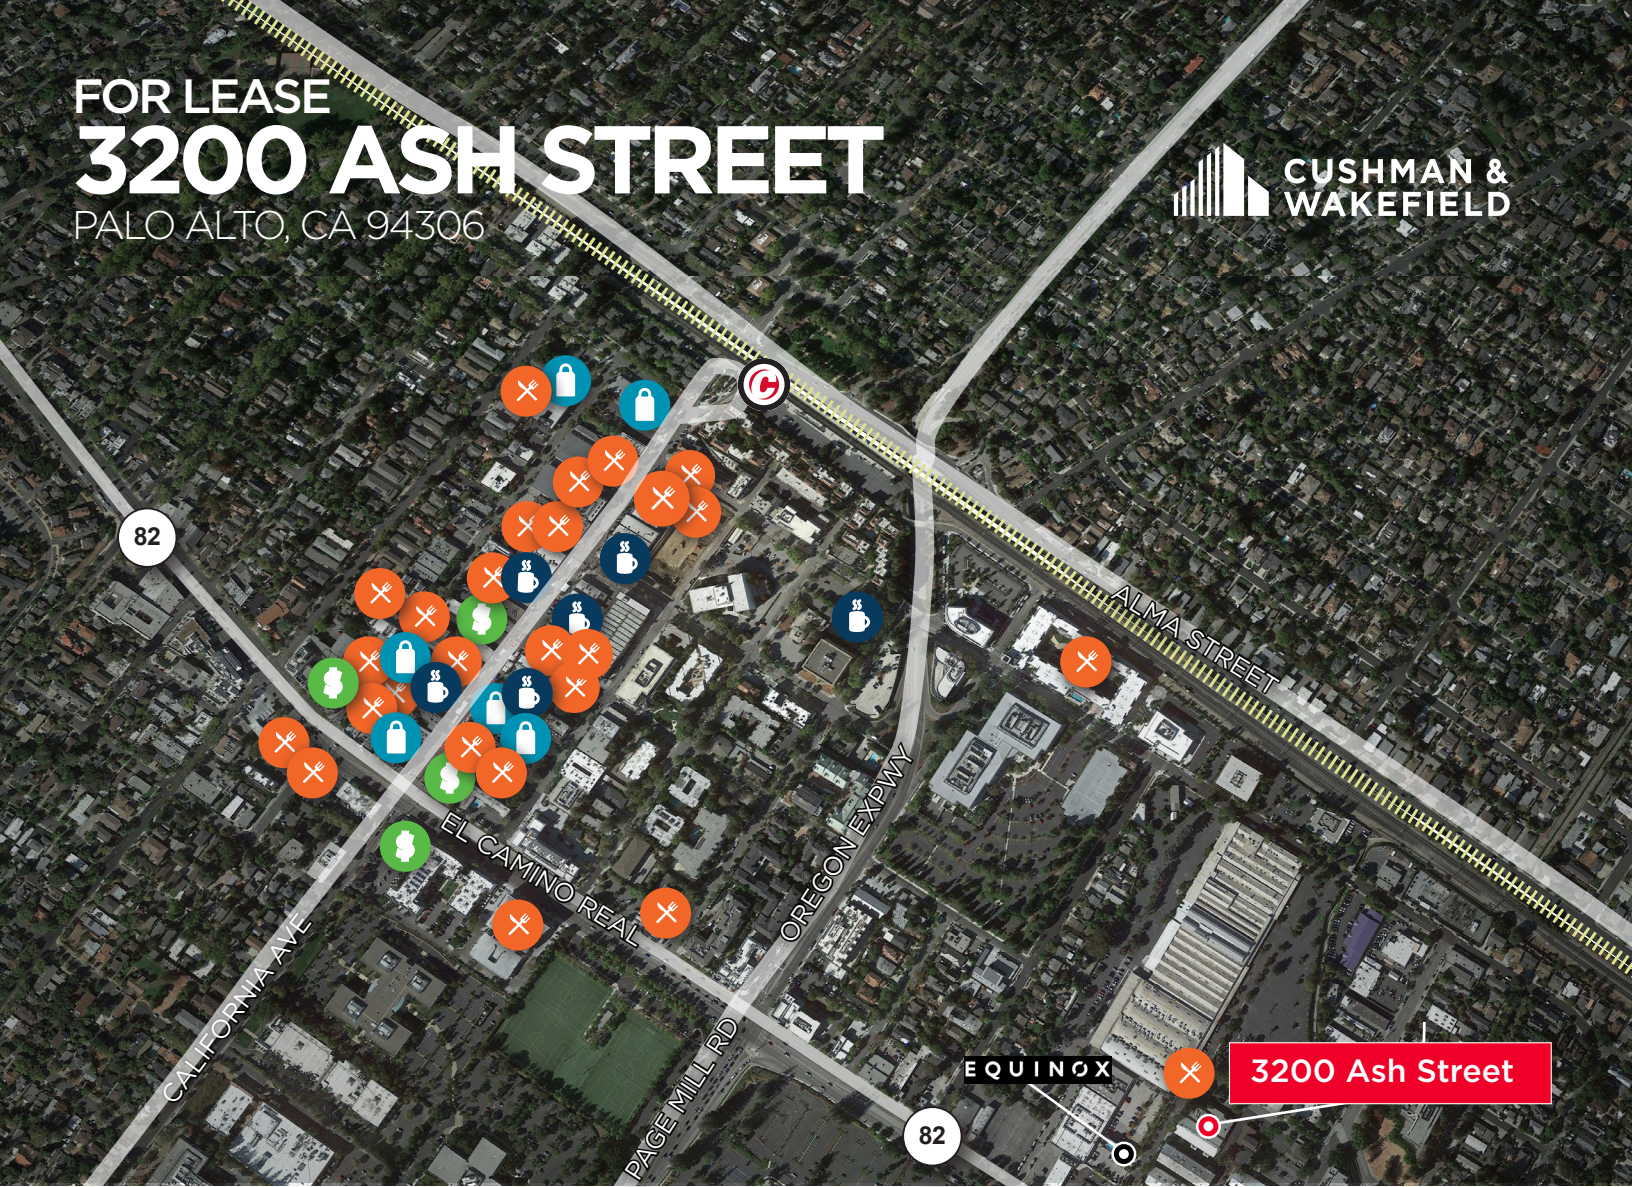

FOR LEASE
3200 ASH STREET
 PALO ALTO, CA 94306

COFFEE

- Caffe Riace
- Starbucks
- Joanie's Cafe
- Backyard Brew
- Printers Cafe
- Cafe ProBono

- Legends Pizza Co.
- SUN of WOLF
- The Port Of Peri Peri
- La Bodeguita del Medio
- Kali Greek Kitchen
- Pastis
- Terún
- Jin Sho
- Italico Pizzeria
- Zareen's
- La Boheme
- Pop Tea Bar
- Panda Express
- Jack in the Box
- Fambrini's Cafe
- Pizza Chicago
- Caffe Machiavello
- Iron Tail Cafe