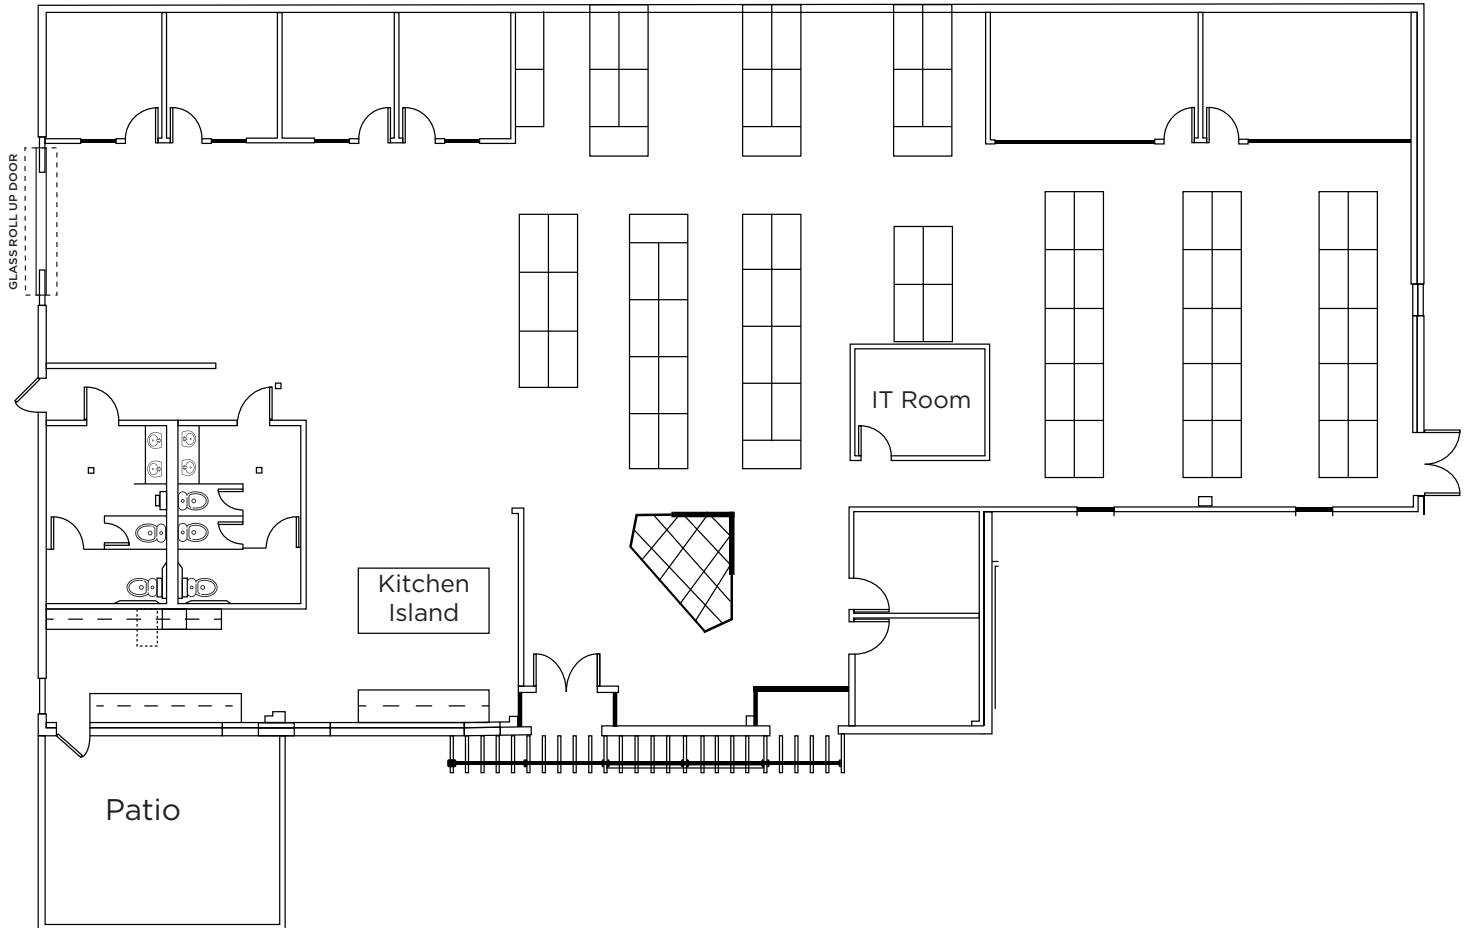

FOR LEASE
3200 ASH STREET
PALO ALTO, CA 94306

FLOORPLAN

Floor plan not to scale

For more information, please contact:

RON MILLER
Director
+1 650 320 0207
ron.miller@cushwake.com
CA License #01811036

DAN PERSYN
Executive Managing Director
+1 650 320 0255
dan.persyn@cushwake.com
CA License #01184798

525 University Avenue Suite 220
Palo Alto, CA 94301

T +1 650 852 1200
F +1 650 856 1098

cushmanwakefield.com