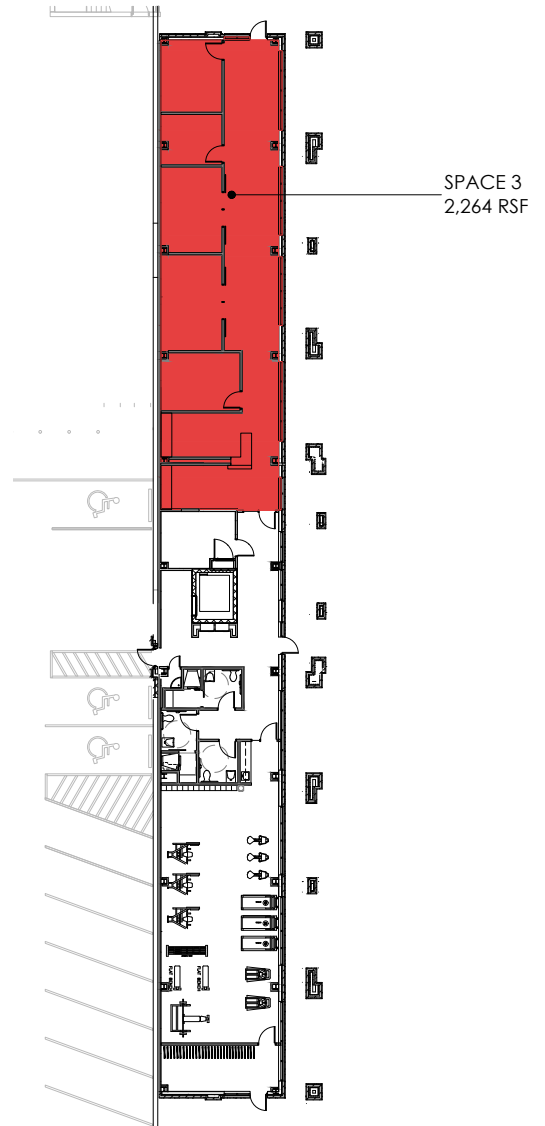

MEZZ 42

CARMEL, IN

SPACE 1 & 2
AVAILABLE
2,773-6,581 SF

SPACE 3
AVAILABLE
2,264 SF

[CLICK HERE FOR VIRTUAL TOUR](#)

[CLICK HERE FOR VIRTUAL TOUR](#)

JOSHUA GRAHAM

Director
+1 317 639 0491
joshua.graham@cushwake.com