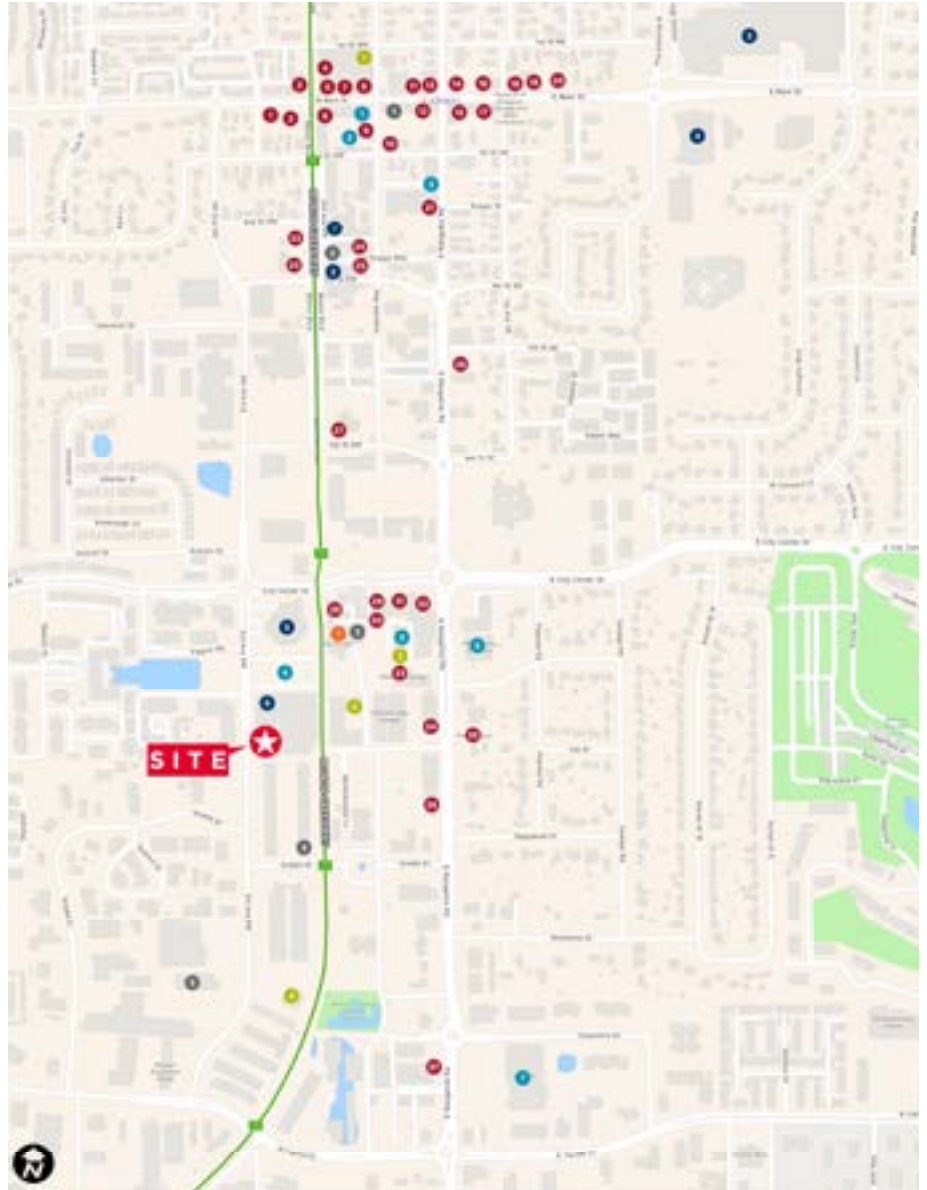

cushmanwakefield.com

MEZZ 42 AMENITY MAP

CARMEL, IN

Name	Category	Number
Peace Water Winery	Entertainment	1
Sun King Brewery	Entertainment	2
Adagio Lounge	Entertainment	3
Union Brewing Company	Entertainment	4
Carmel Ice Skadium	Entertainment	5
Anytime Fitness	Fitness	1
InCycle	Fitness	2
FlexWerk Fitness	Fitness	3
Ozwell Fitness	Fitness	4
Hotel Carmichael	Hotels	1
Happy Dog Hotel & Spa	Points of Interest	1
Midtown Plaza Park	Points of Interest	2
Carmel High School	Points of Interest	3
Carmel Clay Public Library	Points of Interest	4
The Palladium Center for Arts	Points of Interest	5
Booth Tarkington Theater	Points of Interest	6
Savor	Restaurants	1
Anthony's Chophouse	Restaurants	2
Bub's Burgers	Restaurants	3
Pad Thai	Restaurants	4
Monterey Cuisine	Restaurants	5
Bazbeaux Pizza	Restaurants	6
Rita's Frozen Custard	Restaurants	7
Vitality Bowls	Restaurants	8
Muldoon's	Restaurants	9
Ristorante Roma	Restaurants	10
Fayrouz	Restaurants	11
Petos Greek Cuisine	Restaurants	12
Bovaconti Coffee	Restaurants	13
Tre on Main	Restaurants	14
Papa Fattoush	Restaurants	15
Woody's Library	Restaurants	16
Agave Bar & Grill	Restaurants	17
Juniper on Main	Restaurants	18
Greek's Pizzeria	Restaurants	19
Indie Coffee Roasters	Restaurants	20
Le Peep	Restaurants	21
Social Cantina	Restaurants	22
Garden Table	Restaurants	23
Den by FoxGardin	Restaurants	24
Fork & Ale House	Restaurants	25
Cancun	Restaurants	26
Pure Green	Restaurants	27
Vivante	Restaurants	28
divvy	Restaurants	29
Hanami Sushi	Restaurants	30
Eggshell Bistro	Restaurants	31
Matt the Miller's Tavern	Restaurants	32
The Cake Bake Shop	Restaurants	33
Graeter's Ice Cream	Restaurants	34
Penn Station	Restaurants	35
The Old Spaghetti Factory	Restaurants	36
Wahlburgers	Restaurants	37
Joe's Butcher Shop	Shopping	1
Arts & Design District	Shopping	2
Indiana Design Center	Shopping	3
Carmel Farmers Market	Shopping	4
Carmel City Center	Shopping	5
Ace Hardware	Shopping	6
Kroger	Shopping	7