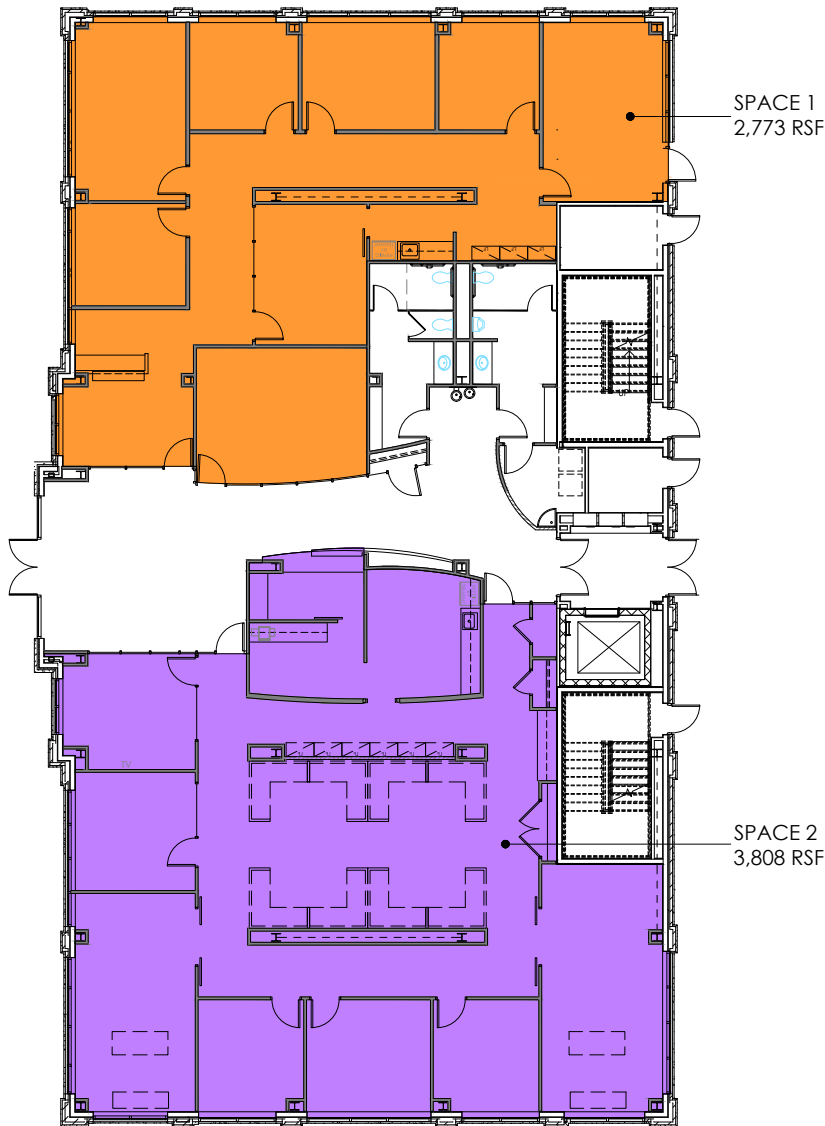

MEZZ 42

CARMEL, IN

SPACE 1 & 2
AVAILABLE
2,773-6,581 SF

SPACE 3
AVAILABLE
2,264 SF

[CLICK HERE FOR VIRTUAL TOUR](#)

[CLICK HERE FOR VIRTUAL TOUR](#)

JOSHUA GRAHAM

Director
+1 317 639 0491
joshua.graham@cushwake.com