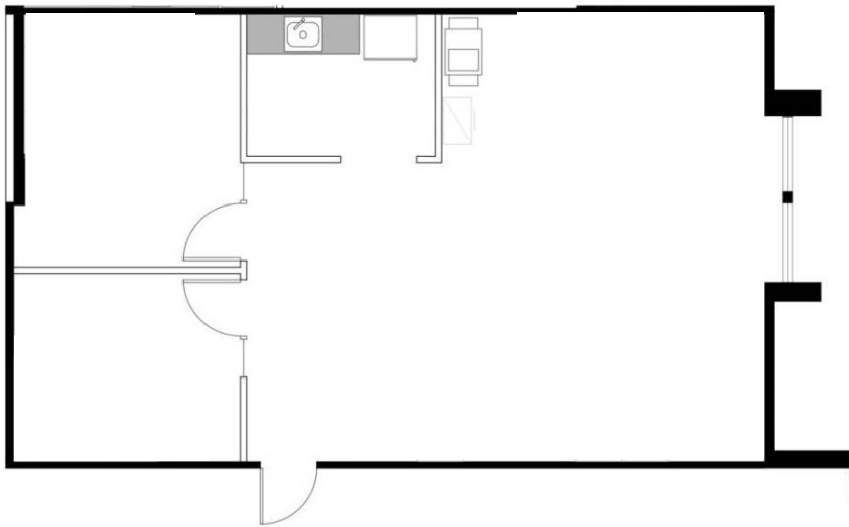

THE EXCHANGE

AT LARKSPUR LANDING

SUITE 395

1,136 RSF

Building 1100 Larkspur
Landing Circle
Larkspur, CA 94939

SUITE HIGHLIGHTS:

- 2 private offices
- Kitchenette

BLDG 1100 | FLOOR 3