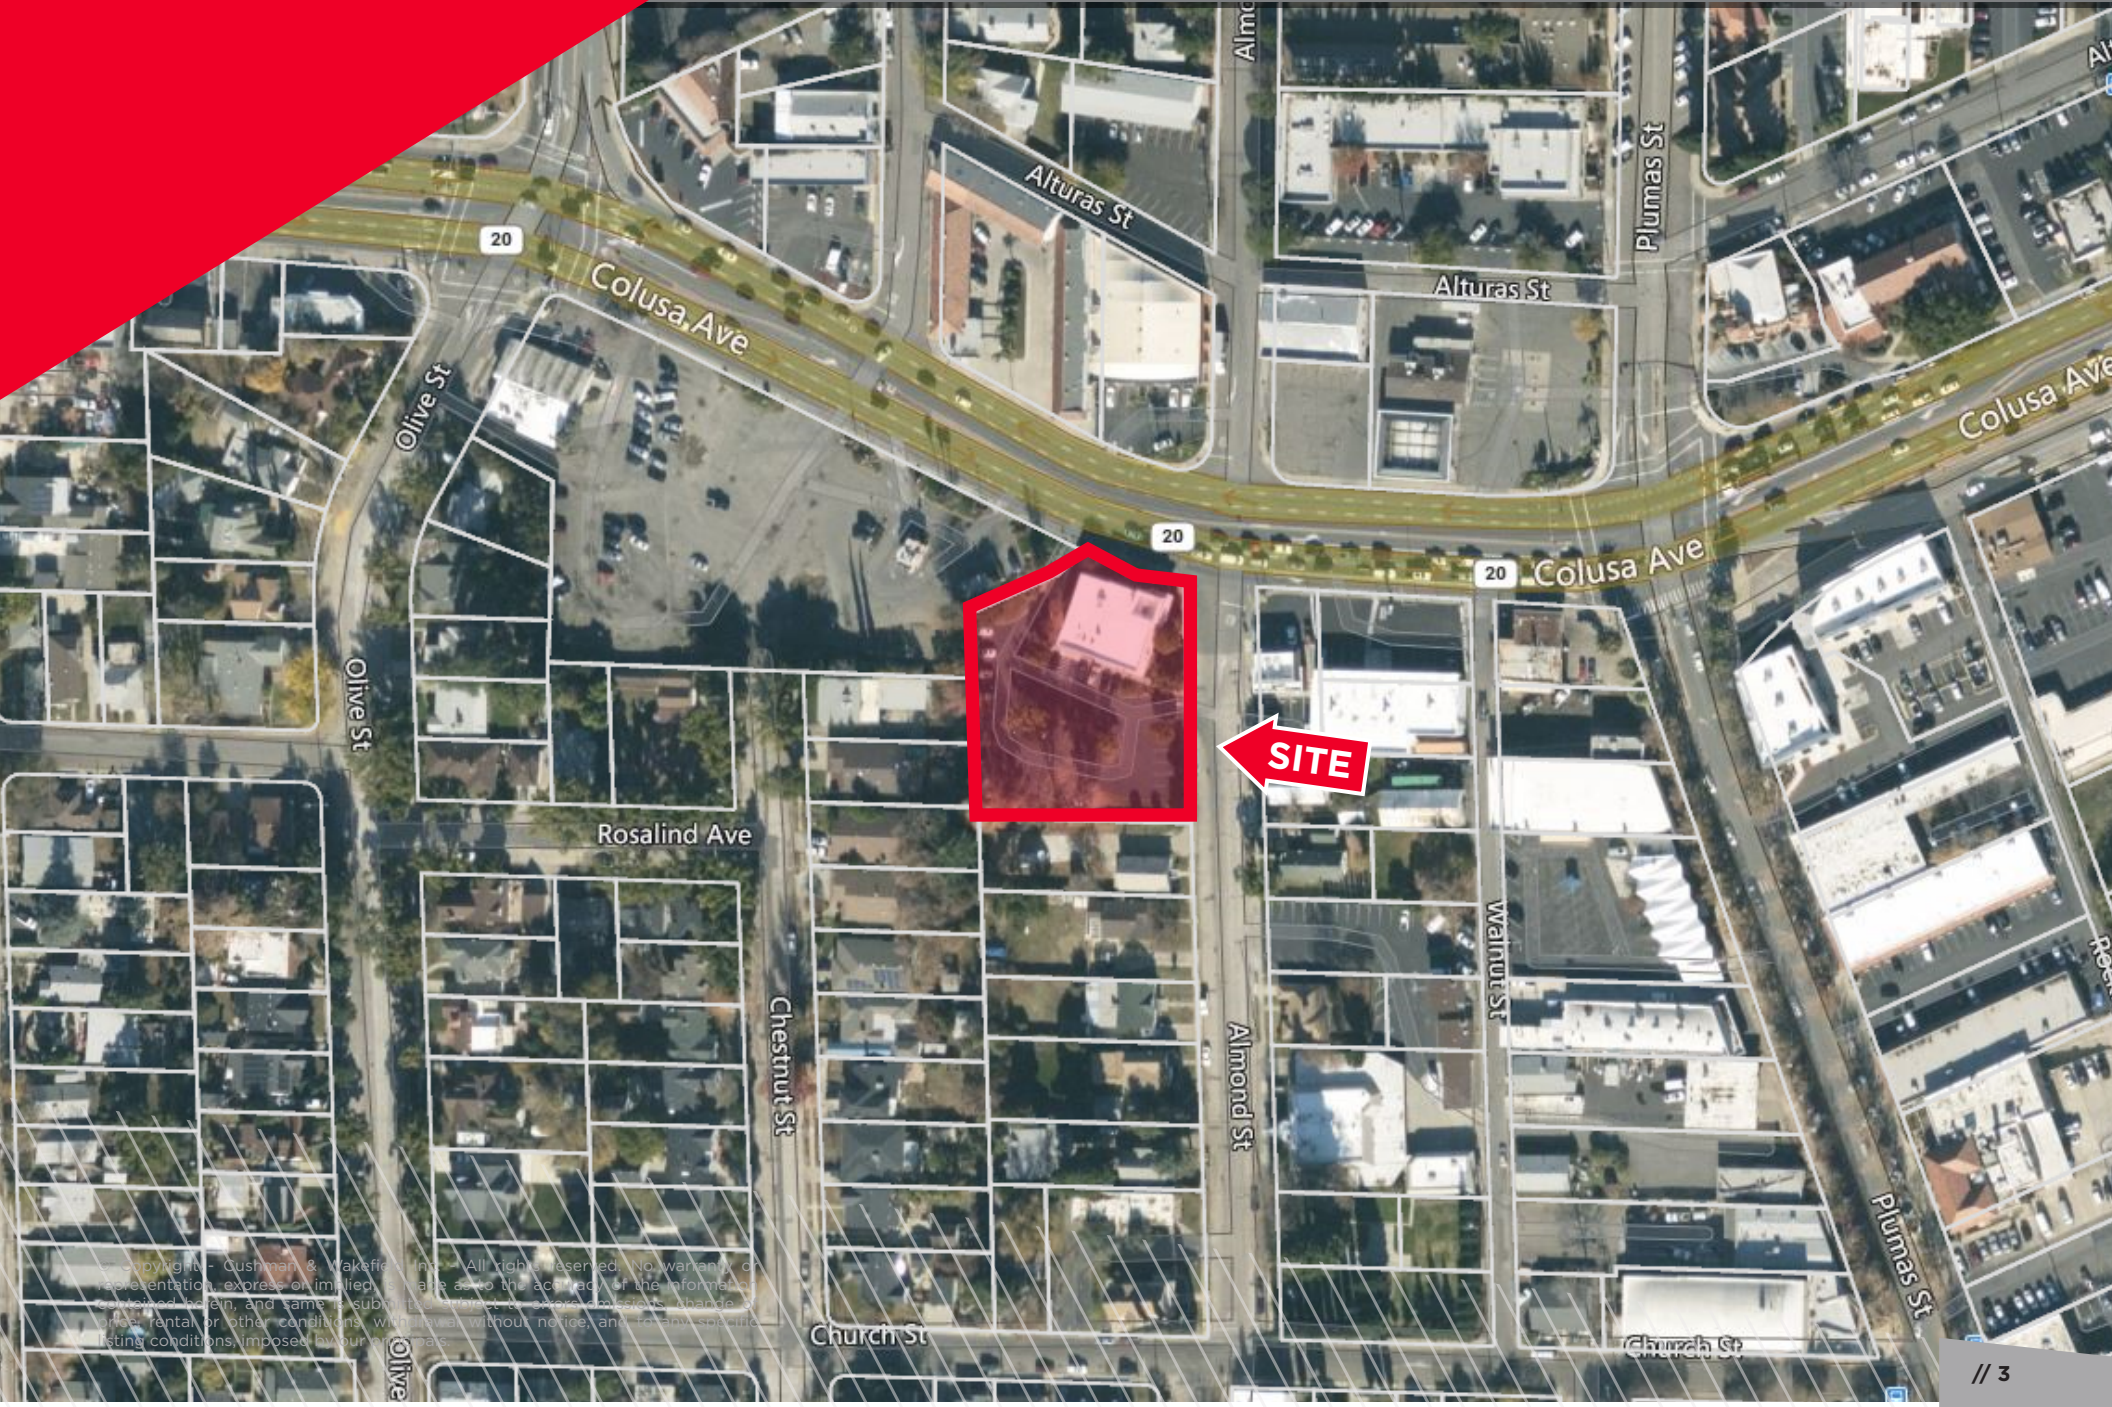

Copyright - Cushman & Wakefield, Inc. All rights reserved. No warranty of representation, express or implied, is made as to the accuracy of the information contained herein, and same is submitted as is. Cushman & Wakefield, Inc. and its affiliates, agents, employees, or other conditions, without notice, and certain specific listing conditions, impose no liability on Cushman & Wakefield, Inc.