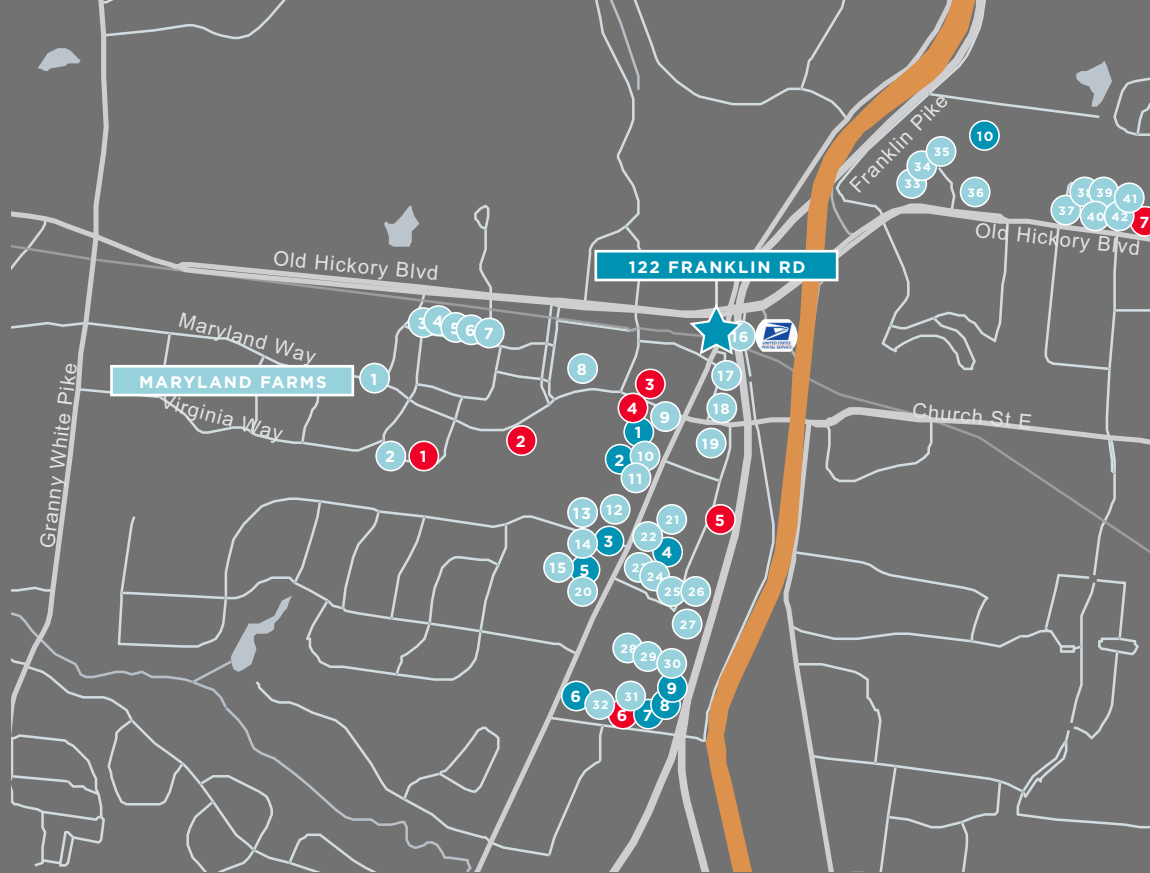

Easy Access to I-65

Franklin Road traffic count: 24,800  
Old Hickory Blvd. traffic count:  
58,700

## Dining and Grocery

- |                               |                           |
|-------------------------------|---------------------------|
| 1. Mere Bulles Restaurant     | 22. Burger Fi             |
| 2. Jefferson's Restaurant     | 23. Blaze Pizza           |
| 3. Starbucks                  | 24. Tiff's Treats         |
| 4. Zoës Kitchen               | 25. Taziki's              |
| 5. Pei Wei                    | 26. Suki Sushi            |
| 6. Publix                     | 27. 55 South              |
| 7. Moe's Southwest Grille     | 28. Five Guys             |
| 8. Soy Bistro                 | 29. Brick's Cafe          |
| 9. Nama Sushi                 | 30. Peter's Sushi & Thai  |
| 10. Del Frisco's Grille       | 31. Ludlow & Prime        |
| 11. Uncle Julio's Mexican     | 32. Kroger                |
| 12. Chopt                     | 33. Panera Bread          |
| 13. Jeni's Splendid Ice Cream | 34. Qdoba                 |
| 14. Puffy Muffin              | 35. Fulins                |
| 15. Fresh Market              | 36. Longhorn Steakhouse   |
| 16. Juice Bar                 | 37. E+Rose Wellness Cafe  |
| 17. Judge Bean's BBQ          | 38. Esquina Cantina       |
| 18. Local Taco                | 39. The Egg & I           |
| 19. First Watch               | 40. Corner Pub            |
| 20. Chipotle                  | 41. Firehouse Subs        |
| 21. Just Love Coffee          | 42. Firebird's Restaurant |

## Shopping

1. The Cosmetic Market
2. Sur la table
3. Hot Pink
4. Copper Penny
5. REI
6. Golf Galaxy
7. Steinmart
8. Nordstrom Rack
9. TJ Maxx and HomeGoods
10. Target