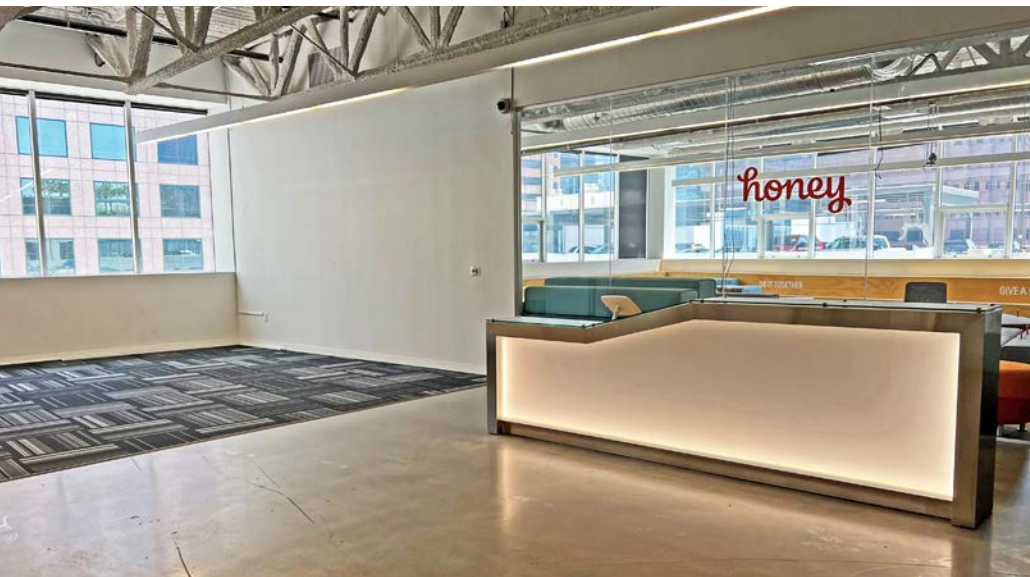

Mike Condon Jr.

Vice Chairman
+1 213 629 7379

Mike.Condon@cushwake.com
CA DRE: #01884476

**CUSHMAN &
WAKEFIELD**

YOUR
CREATIVITY HAS ROOM TO

Flourish

- Penthouse: 23,305 SF
- Highly improved, fully built out creative space
- Plug-n-play with FF&E available
- Private offices along perimeter, various size conference & huddle rooms, large kitchen, polished concrete floors and high ceilings
- Operable windows & great natural light
- Private patio
- Exterior signage & branding opportunities
- 5/1,000 SF on-site parking