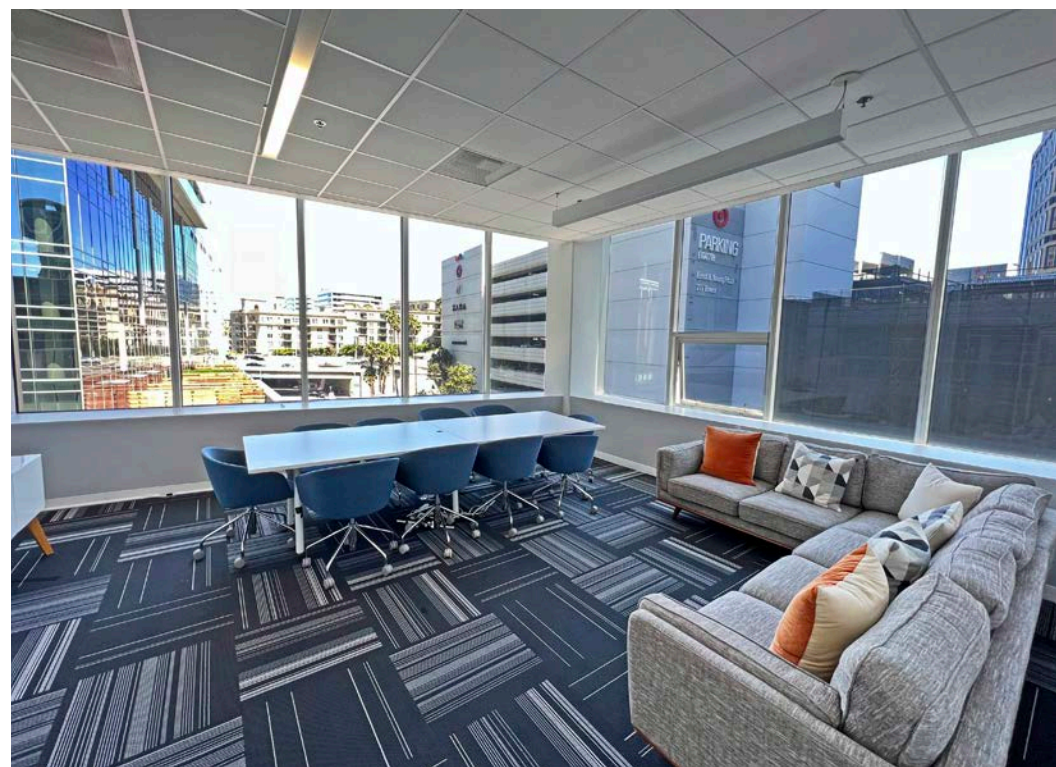

Mike Condon Jr.

Vice Chairman
+1 213 629 7379

Mike.Condon@cushwake.com
CA DRE: #01884476

**CUSHMAN &
WAKEFIELD**

YOUR
CREATIVITY HAS ROOM TO

Flourish

- Penthouse: 23,305 SF
- Highly improved, fully built out creative space
- Plug-n-play with FF&E available
- Private offices along perimeter, various size conference & huddle rooms, large kitchen, polished concrete floors and high ceilings
- Operable windows & great natural light
- Private patio
- Exterior signage & branding opportunities
- 5/1,000 SF on-site parking