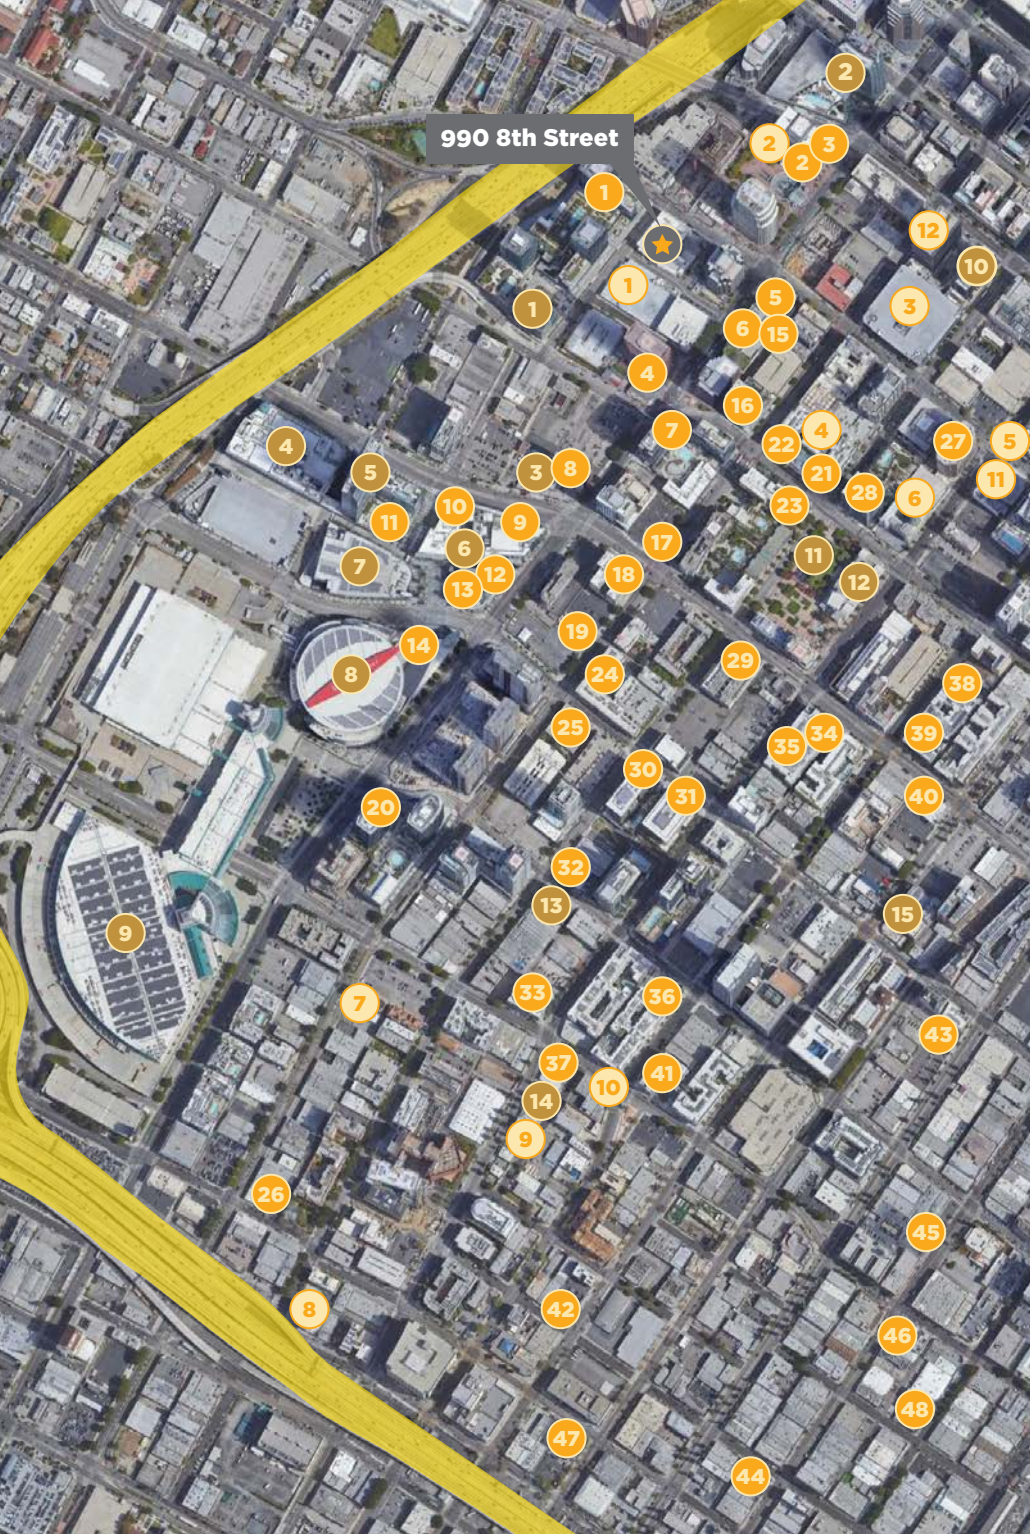

Amenities

DINING

- | | | |
|-----------------------------|-------------------------|---------------------------|
| 1. Firehouse Subs | 17. Bachi Yaki | 33. Starbucks |
| 2. California Pizza Kitchen | 18. Caña Rum Bar | 34. Pizza Sociale |
| 3. Morton's Steakhouse | 19. El Cholo | 35. Genwa Korean BBQ |
| 4. The Original Pantry Cafe | 20. Mastro's Ocean Club | 36. HiDef Brewing |
| 5. Fogo de Chao | 21. Simply Salad | 37. Cow Cafe |
| 6. Denny's | 22. Quench Juice Bar | 38. Shekarchi Bar & Grill |
| 7. The Capital Grille | 23. Panini Kabob Grill | 39. Bossa Nova |
| 8. Veranda Al Fresco | 24. Sonoritas DTLA | 40. Birdies |
| 9. Flemming's | 25. The Palm | 41. First Draft Taproom |
| 10. Yard House | 26. El Patroncito | 42. Bo Daddy's BBQ |
| 11. Savoca | 27. Capital One Cafe | 43. Alameda Night Market |
| 12. Smashburger | 28. The Habit | 44. Holy Grill Food Truck |
| 13. Tom's Watch Bar | 29. Subway | 45. Jorge's Mexican |
| 14. Impact Bar & Grill | 30. Prank Bar | 46. Nayeb Kabob |
| 15. The Queensbury | 31. Starbucks | 47. Jack in the Box |
| 16. Faith & Flower | 32. Aladdin Coffee Shop | 48. Santee Falafel |

ATTRACTIONS

- | | |
|------------------------------------|---|
| 1. Hotel Indigo LA | 9. Los Angeles Convention Center |
| 2. InterContinental Los Angeles | 10. Sheraton Grand Los Angeles |
| 3. Hotel Figueroa - In the Unbound | 11. Grand Hope Park |
| 4. Regal LA Live & 4DX | 12. Fashion Institute of Design & Merchandising |
| 5. The Ritz Carlton | 13. Hudson Loft |
| 6. L.A. Live | 14. South Park Doggie Playland |
| 7. Microsoft Theater | 15. The Belasco |
| 8. Staples Center | |

SHOPPING

- | | |
|---------------------------|---------------------------|
| 1. Smart & Final Extra! | 7. Architect's Corner |
| 2. FIGat7th Shopping Mall | 8. PPG Paint Store |
| 3. THE BLOC Shopping Mall | 9. Seahorse Sound Studios |
| 4. Ralphs | 10. CR&A Custom Inc. |
| 5. Whole Foods | 11. CVS |
| 6. Petco | 12. Uniquelo |