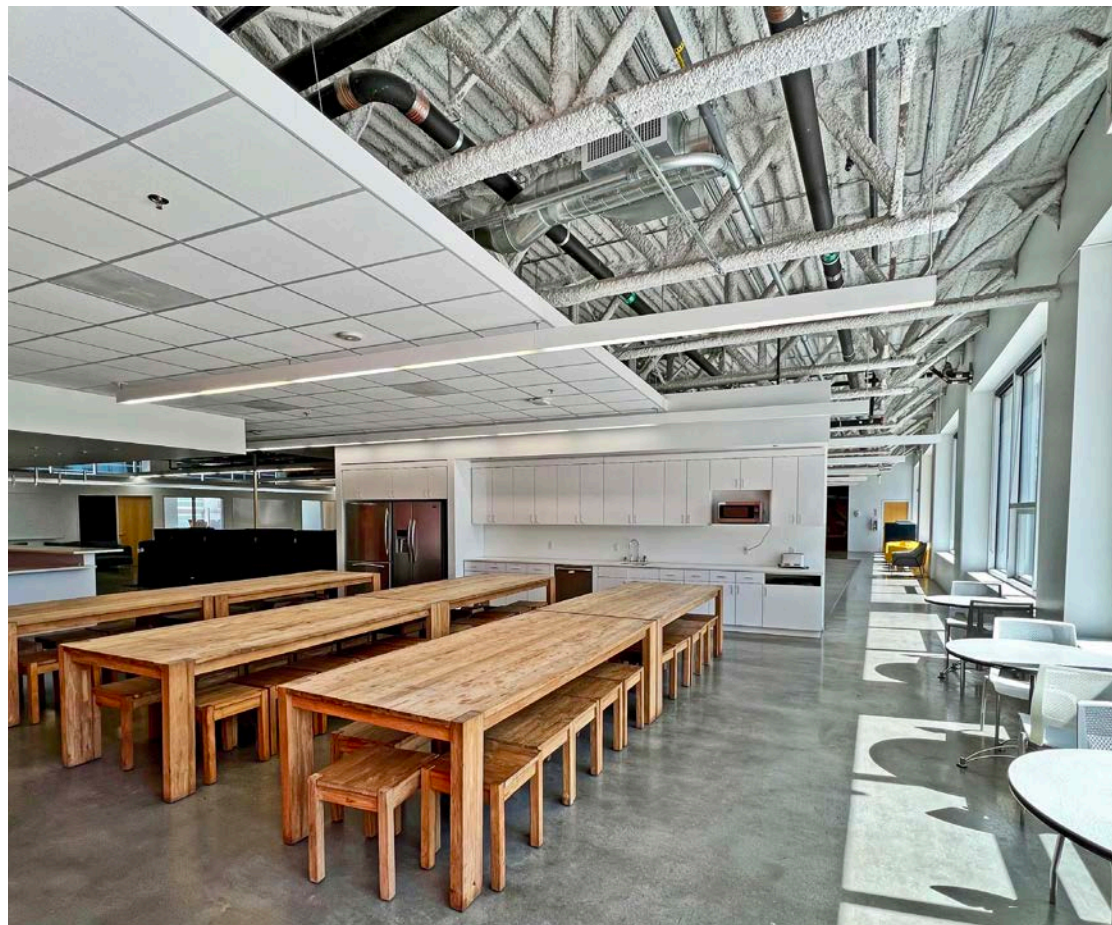

Amenities

DINING

- | | | |
|-----------------------------|-------------------------|---------------------------|
| 1. Firehouse Subs | 17. Bachi Yaki | 33. Starbucks |
| 2. California Pizza Kitchen | 18. Caña Rum Bar | 34. Pizza Sociale |
| 3. Morton's Steakhouse | 19. El Cholo | 35. Genwa Korean BBQ |
| 4. The Original Pantry Cafe | 20. Mastro's Ocean Club | 36. HiDef Brewing |
| 5. Fogo de Chao | 21. Simply Salad | 37. Cow Cafe |
| 6. Denny's | 22. Quench Juice Bar | 38. Shekarchi Bar & Grill |
| 7. The Capital Grille | 23. Panini Kabob Grill | 39. Bossa Nova |
| 8. Veranda Al Fresco | 24. Sonoritas DTLA | 40. Birdies |
| 9. Flemming's | 25. The Palm | 41. First Draft Taproom |
| 10. Yard House | 26. El Patroncito | 42. Bo Daddy's BBQ |
| 11. Savoca | 27. Capital One Cafe | 43. Alameda Night Market |
| 12. Smashburger | 28. The Habit | 44. Holy Grill Food Truck |
| 13. Tom's Watch Bar | 29. Subway | 45. Jorge's Mexican |
| 14. Impact Bar & Grill | 30. Prank Bar | 46. Nayeb Kabob |
| 15. The Queensbury | 31. Starbucks | 47. Jack in the Box |
| 16. Faith & Flower | 32. Aladdin Coffee Shop | 48. Santee Falafel |