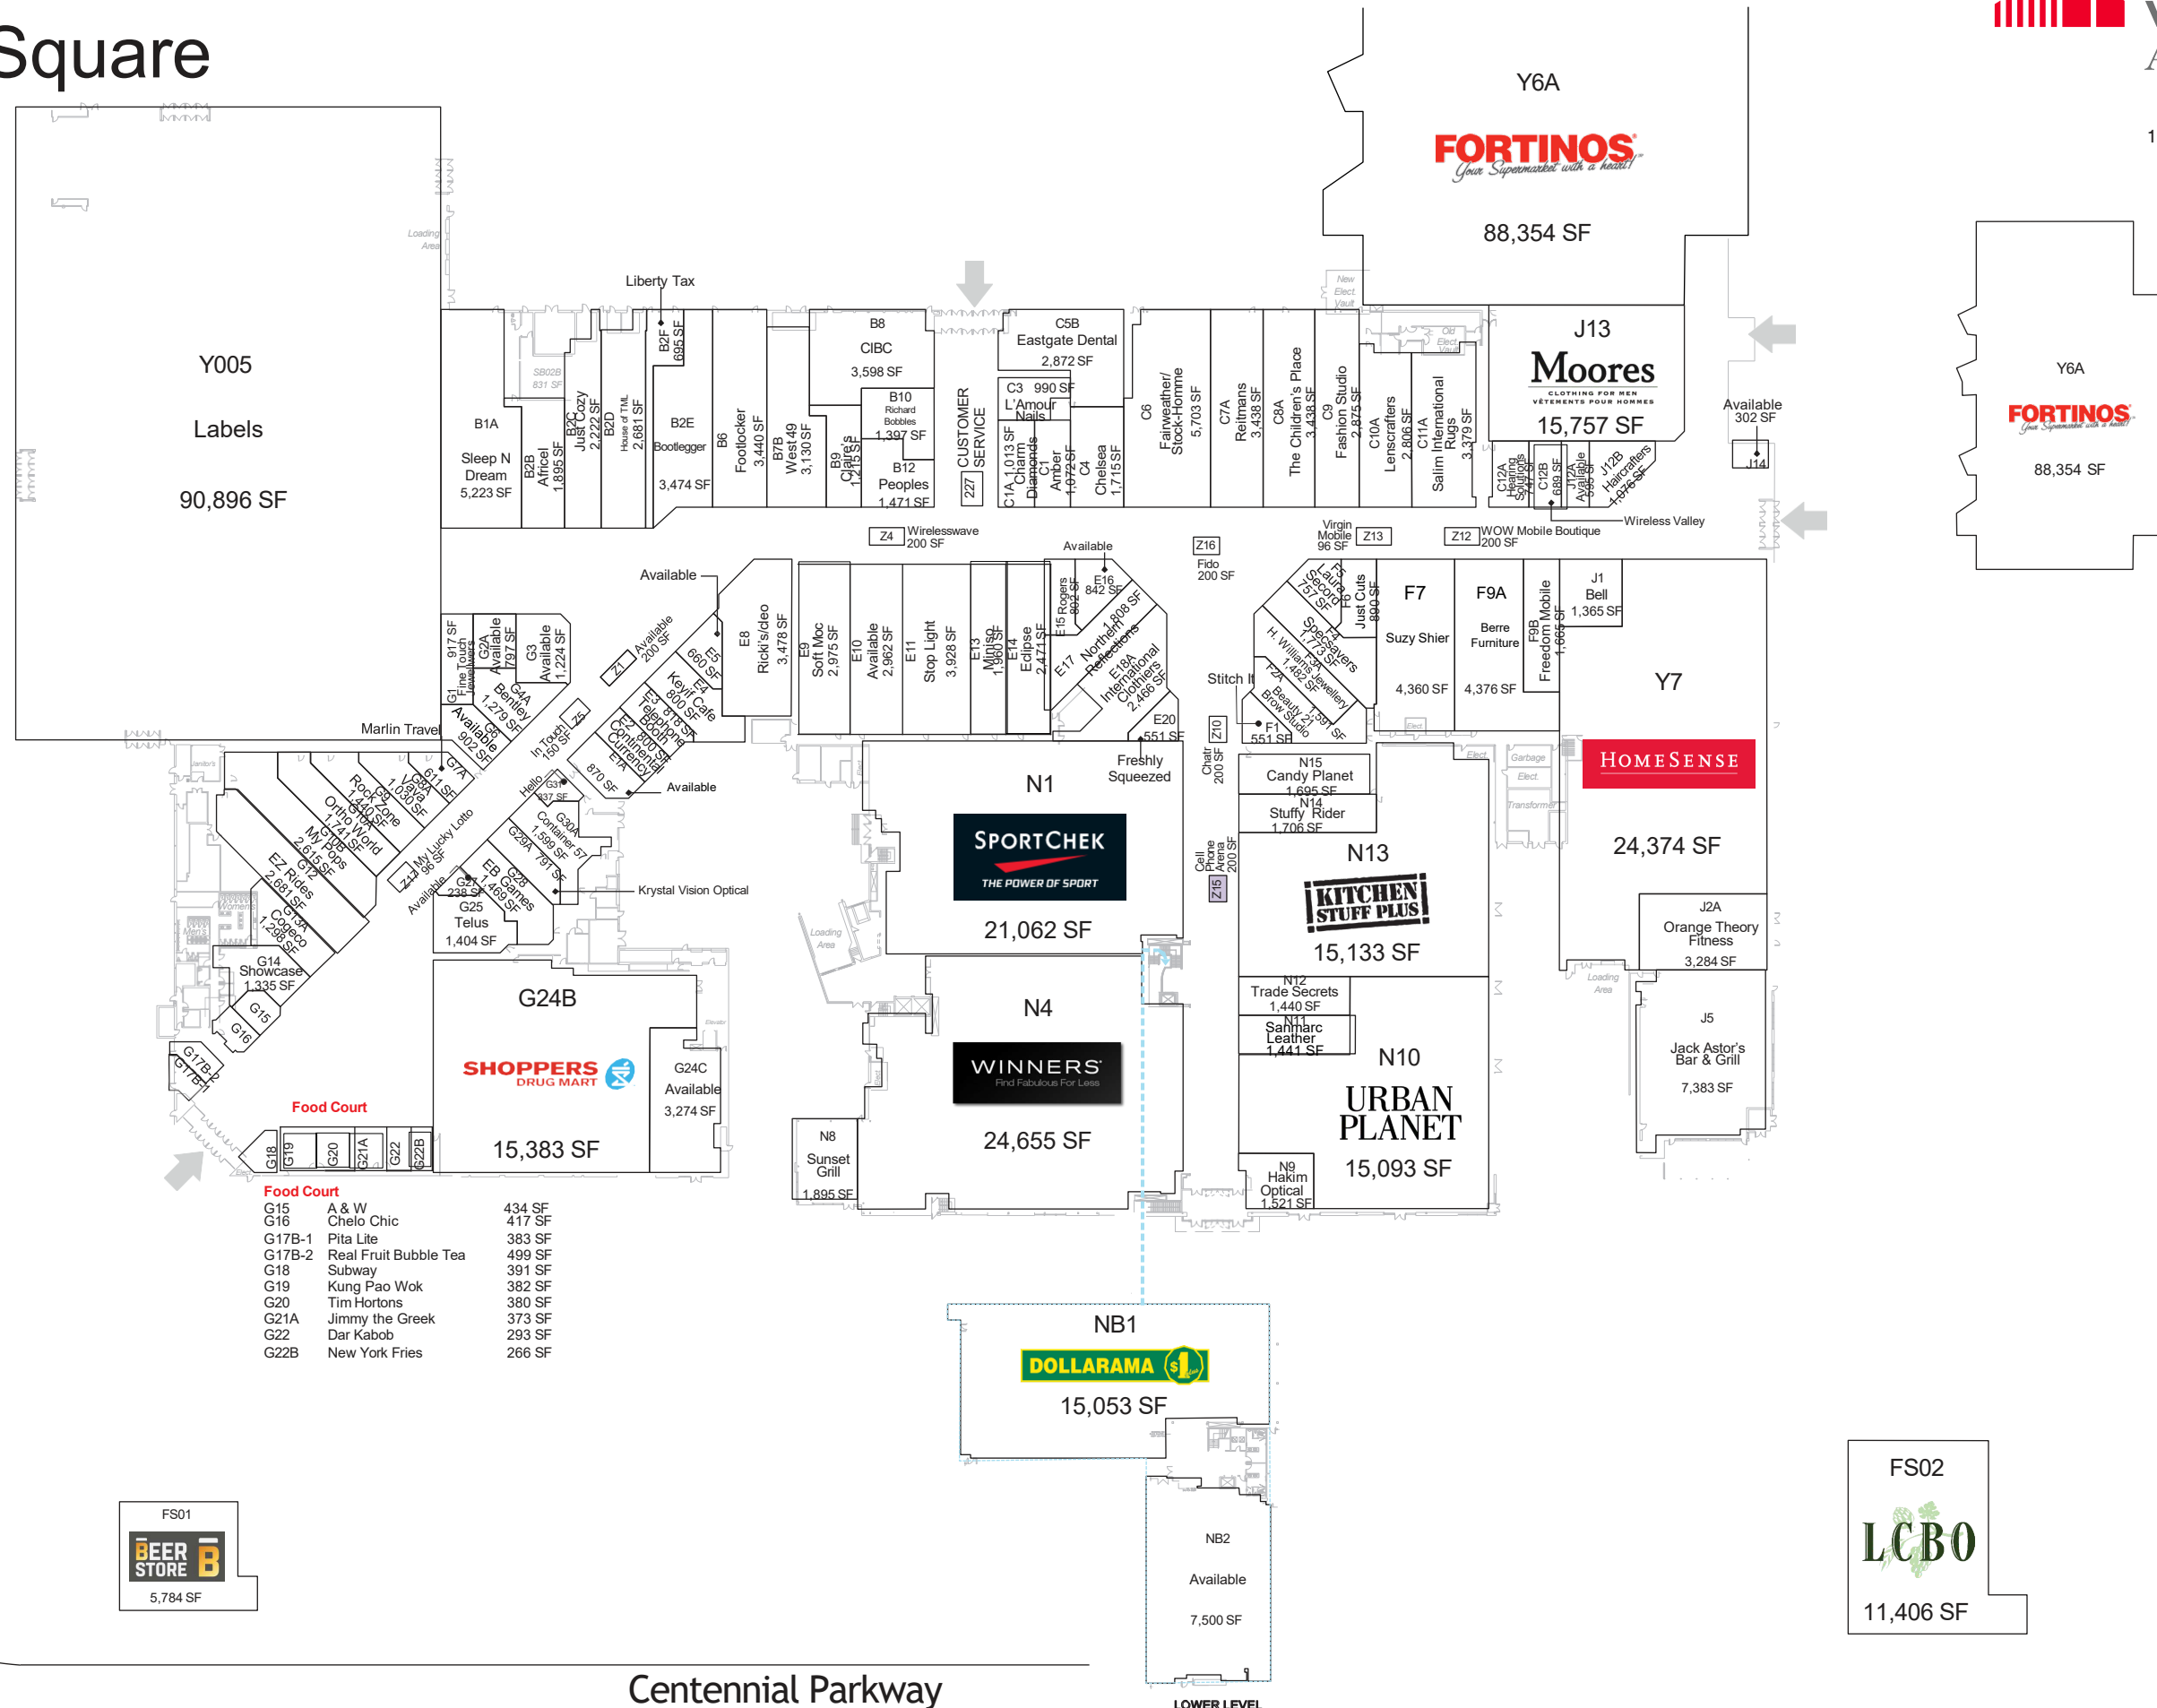

# Eastgate Square

Hamilton, ON

Queenston Road

This site plan is presented solely for the purpose of identifying the approximate location of the buildings as presently contemplated by the owner/landlord. Building dimensions, access and parking areas, existing tenant locations and identities are approximate and subject to change at the owner's discretion from time to time without notice. The information provided herein should be otherwise verified and is not intended to be relied upon in the form presented.