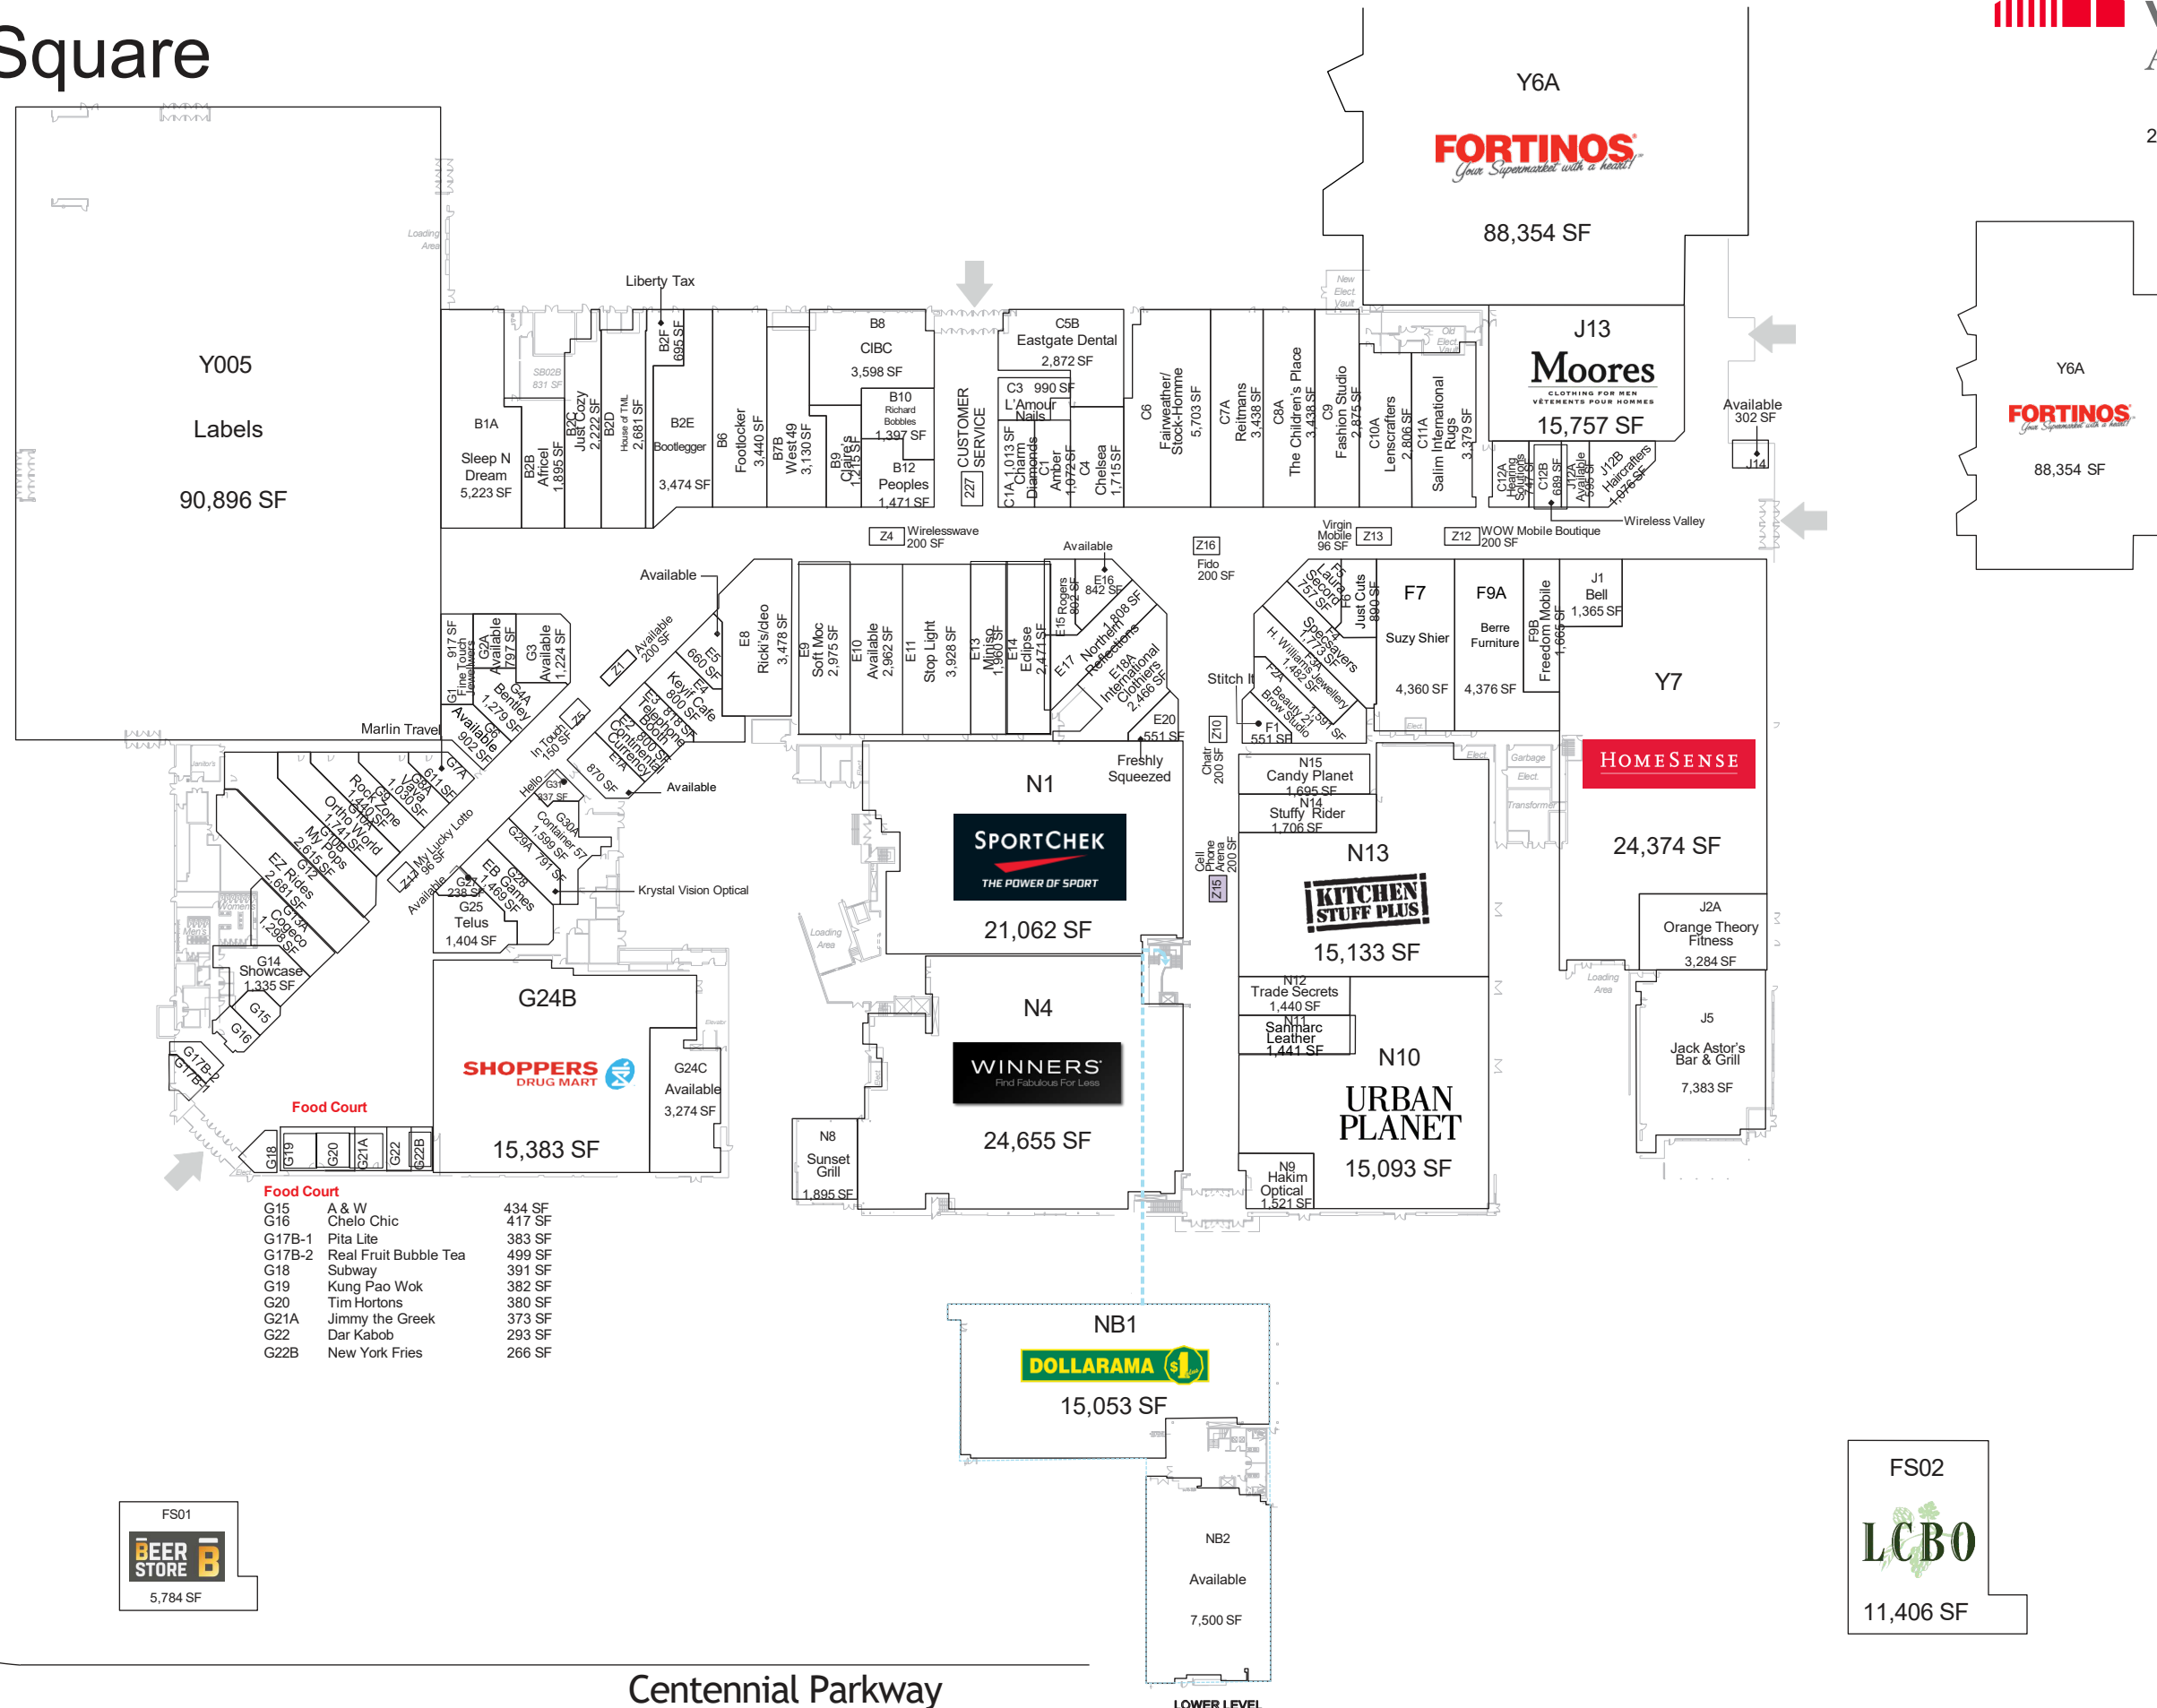

Eastgate Square

Hamilton, ON

Queenston Road

Food Court

G15	A & W	434 SF
G16	Chelo Chic	417 SF
G17B-1	Pita Lite	383 SF
G17B-2	Real Fruit Bubble Tea	499 SF
G18	Subway	391 SF
G19	Kung Pao Wok	382 SF
G20	Tim Hortons	380 SF
G21A	Jimmy the Greek	373 SF
G22	Dar Kabob	293 SF
G22B	New York Fries	266 SF

Centennial Parkway

LOWER LEVEL

This site plan is presented solely for the purpose of identifying the approximate location of the buildings as presently contemplated by the owner/landlord. Building dimensions, access and parking areas, existing tenant locations and identities are approximate and subject to change at the owner's discretion from time to time without notice. The information provided herein should be otherwise verified and is not intended to be relied upon in the form presented.