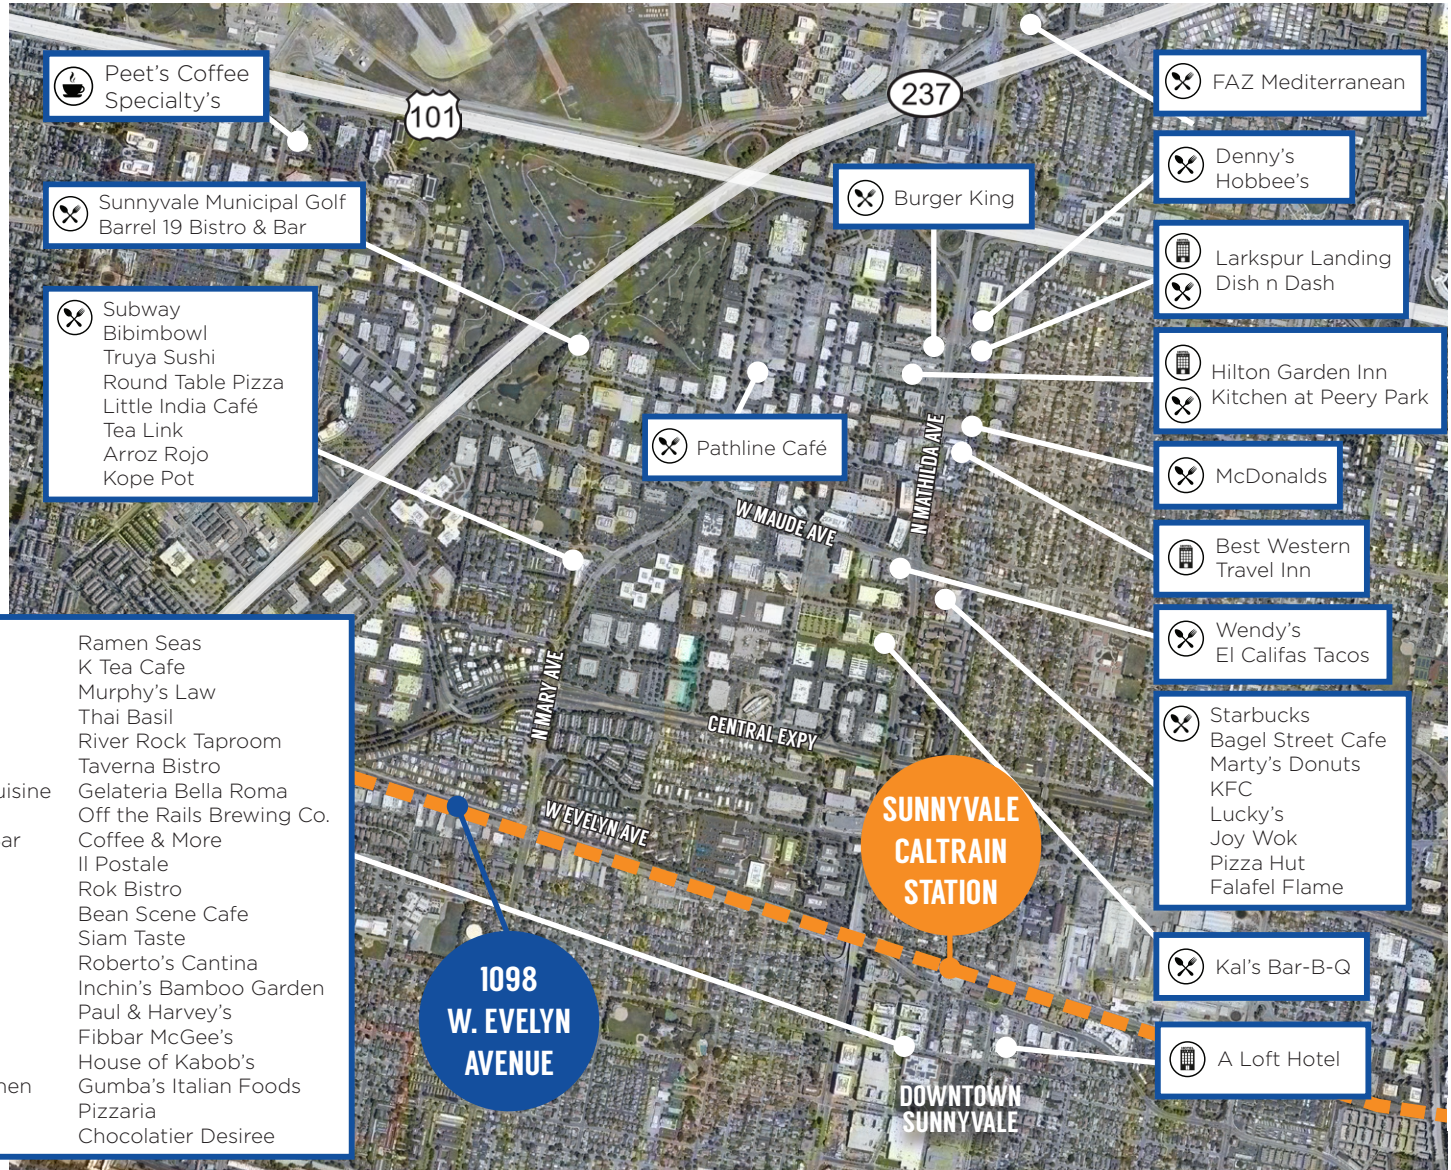

FOR LEASE

1098 W. EVELYN AVE. SUNNYVALE, CA

AERIAL MAP

- Whole Foods
- Target
- AMC Theaters
- Philz Coffee
- Dish Dash
- Nom Burger
- Kabul Afghan Cuisine
- PhoEver
- Le Plonc Wine Bar
- TAP'T
- Vitality Bowls
- The Don's Deli
- SAJJ
- Starbucks
- Rokko
- Poki Bowl
- Vino Vino
- Lilly Mac's
- The Oxford Kitchen and Gastropub
- Tao Tao

- Ramen Seas
- K Tea Cafe
- Murphy's Law
- Thai Basil
- River Rock Taproom
- Taverna Bistro
- Gelateria Bella Roma
- Off the Rails Brewing Co.
- Coffee & More
- Il Postale
- Rok Bistro
- Bean Scene Cafe
- Siam Taste
- Roberto's Cantina
- Inchin's Bamboo Garden
- Paul & Harvey's
- Fibbar McGee's
- House of Kabob's
- Gumba's Italian Foods
- Pizzeria
- Chocolatier Desiree