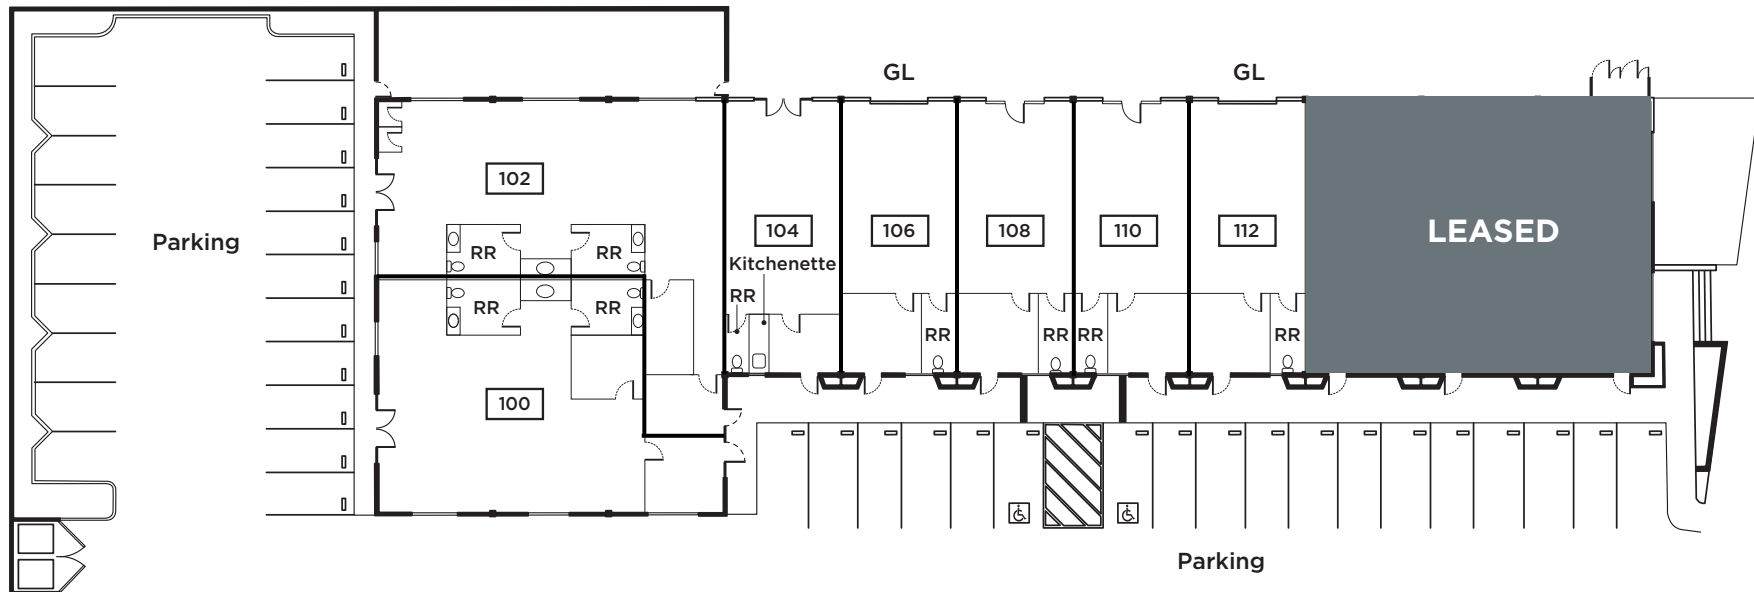

FOR LEASE

1098 W. EVELYN AVE. SUNNYVALE, CA

SITE PLAN

AVAILABLE NOW:

Suite 100: ±2,049 SF
Suite 102: ±2,275 SF
Suite 104: ±960 SF

Suite 106: ±960 SF
Suite 108: ±960 SF
Suite 110: ±960 SF
Suite 112: ±960 SF