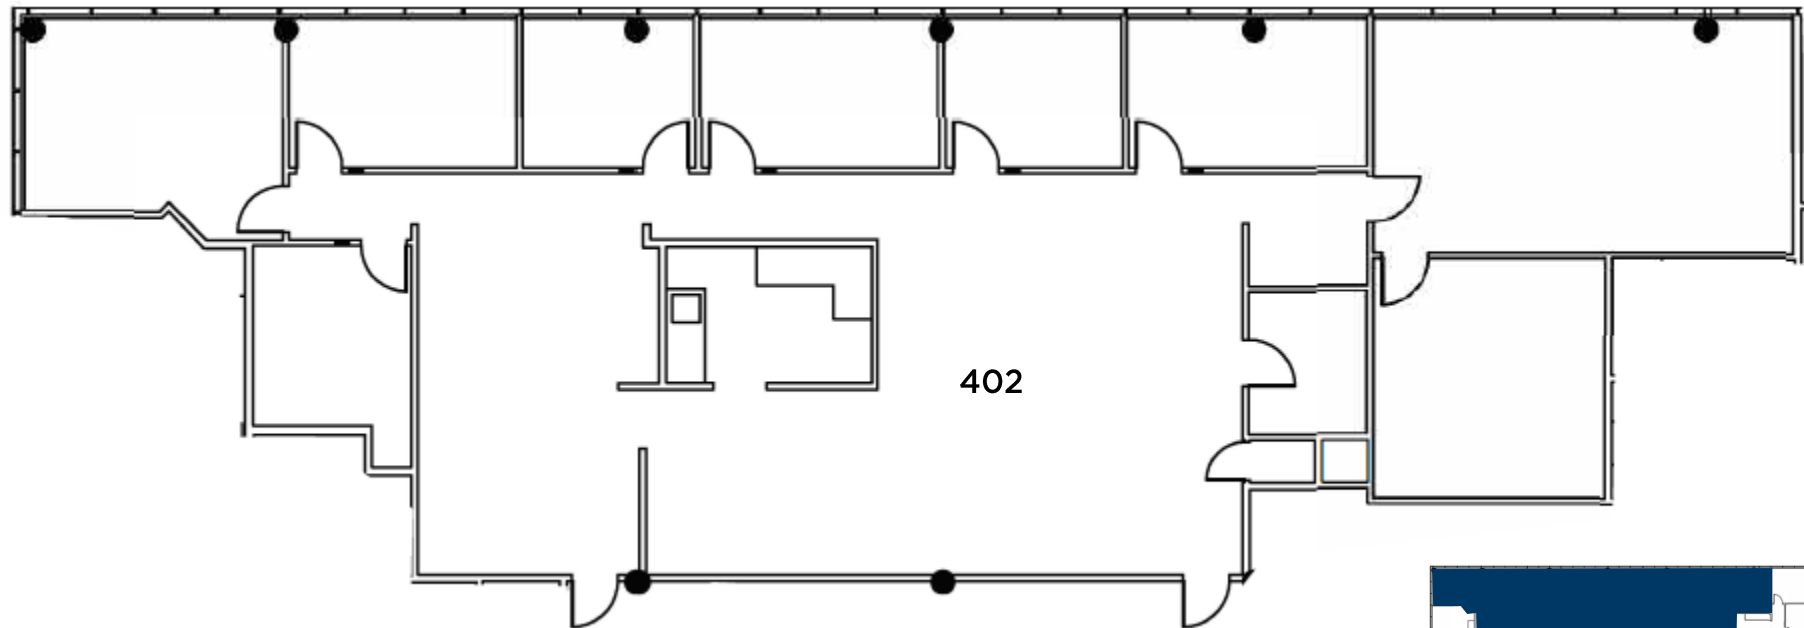

SunTrust Building

300 1st Avenue South / St. Petersburg, FL

Floor Plan - Suite 402 - 4,219 RSF

Melanie Jackson, CCIM, SIOR
Director, Office Brokerage
+1 813 424 3210
melanie.jackson@cushwake.com

One Tampa City Center
Suite 3300
Tampa, FL
main +1 813 223 6300
fax +1 813 221 9166
cushmanwakefield.com