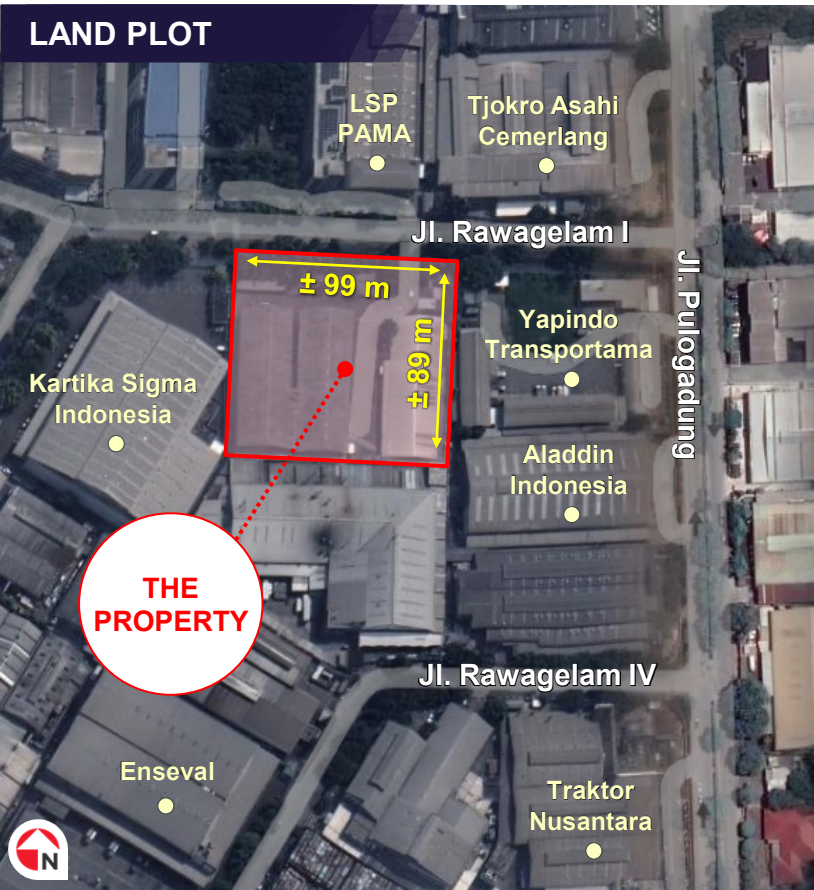

— LRT Line

— KRL Line

Buaran KRL Station

Velodrome LRT Station

LAND PLOT

PROPERTY DESCRIPTION

- The Property is strategically located within the JIEP Pulo Gadung Industrial Estate in East Jakarta, one of Jakarta's most established industrial areas.
- It is suitable for various industrial activities, including manufacturing, logistics, and warehousing.
- Excellent connectivity to major transportation networks, including the Jakarta-Cikampek Toll Road and Tanjung Priok Port.
- ± 4 km to Buaran KRL Station, ± 4.5 km to Velodrome KRL Station, ± 12 km to Jakarta – Cikampek Toll Road, and ± 15 km to Tanjung Priok Port.

PROPERTY DETAILS

LAND AREA	± 8,843 sm
LAND TITLE	SHGB
BUILDING AREA	± 3,920 sm
TOWN PLANNING	Zoning: Industrial Plot Ratio: 3 Site Coverage: 55%
INDICATIVE PRICE	IDR 80 Billion plus VAT
LOCATION	Google Map

SITE PLAN

LEGEND:

1. Factory Building 1

2. Factory Building 2

3. Factory Building 3

4. Canopy

5. Security Post

6. PLN Substation