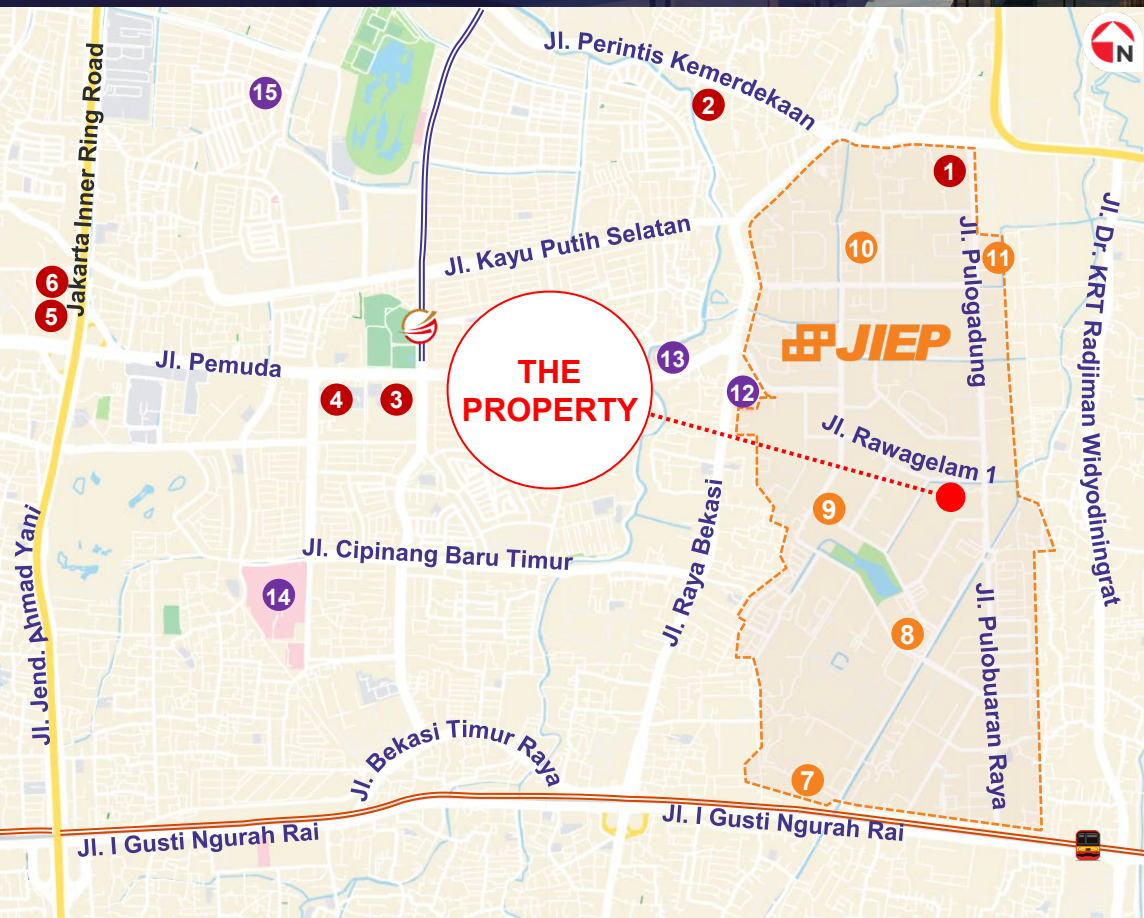

INDUSTRIAL PROPERTY FOR SALE

AT JL. RAWAGELAM 1 NO.10, JIEP
PULO GADUNG, EAST JAKARTA

**CUSHMAN &
WAKEFIELD**

● COMMERCIAL

1. Pulogadung Trace Center
2. Apartment Gading Icon
3. Arion Mall
4. Luxury Inn Arion Hotel
5. Green Pramuka Square
6. Green Pramuka Residences

— LRT Line

— KRL Line

Buaran KRL Station

Velodrome LRT Station

LAND PLOT

PROPERTY DESCRIPTION

- The Property is strategically located within the JIEP Pulo Gadung Industrial Estate in East Jakarta, one of Jakarta's most established industrial areas.
- It is suitable for various industrial activities, including manufacturing, logistics, and warehousing.
- Excellent connectivity to major transportation networks, including the Jakarta-Cikampek Toll Road and Tanjung Priok Port.
- ± 4 km to Buaran KRL Station, ± 4.5 km to Velodrome KRL Station, ± 12 km to Jakarta – Cikampek Toll Road, and ± 15 km to Tanjung Priok Port.

PROPERTY DETAILS

LAND AREA	± 8,843 sm
LAND TITLE	SHGB
BUILDING AREA	± 3,920 sm
TOWN PLANNING	Zoning: Industrial Plot Ratio: 3 Site Coverage: 55%
INDICATIVE PRICE	IDR 80 Billion plus VAT
LOCATION	Google Map

SITE PLAN

LEGEND:

1. Factory Building 1

2. Factory Building 2

3. Factory Building 3

4. Canopy

5. Security Post

6. PLN Substation