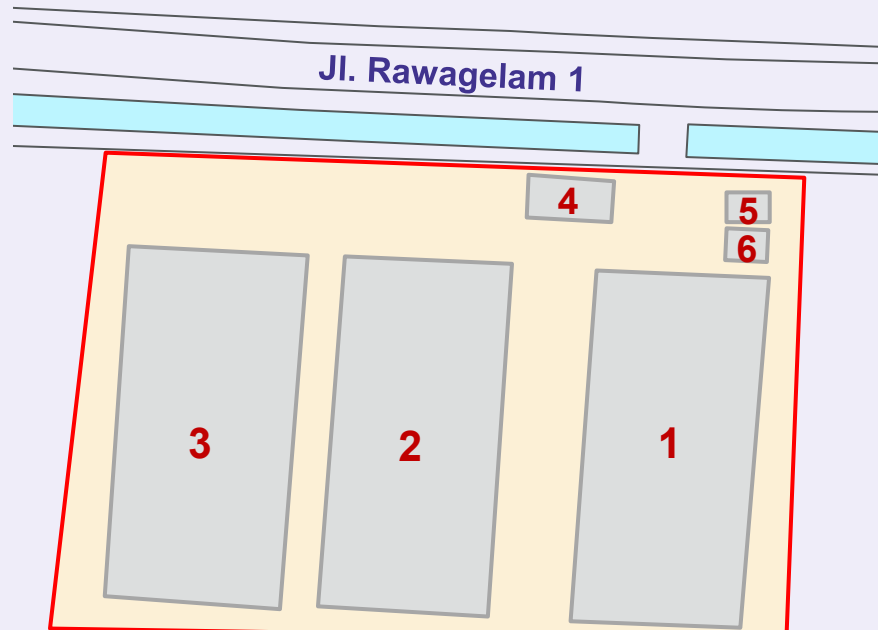

PROPERTY DETAILS

LAND AREA	± 8,843 sm
LAND TITLE	SHGB
BUILDING AREA	± 3,920 sm
TOWN PLANNING	Zoning: Industrial Plot Ratio: 3 Site Coverage: 55%
INDICATIVE PRICE	IDR 80 Billion plus VAT
LOCATION	Google Map

SITE PLAN

LEGEND:

1. Factory Building 1

2. Factory Building 2

3. Factory Building 3

4. Canopy

5. Security Post

6. PLN Substation