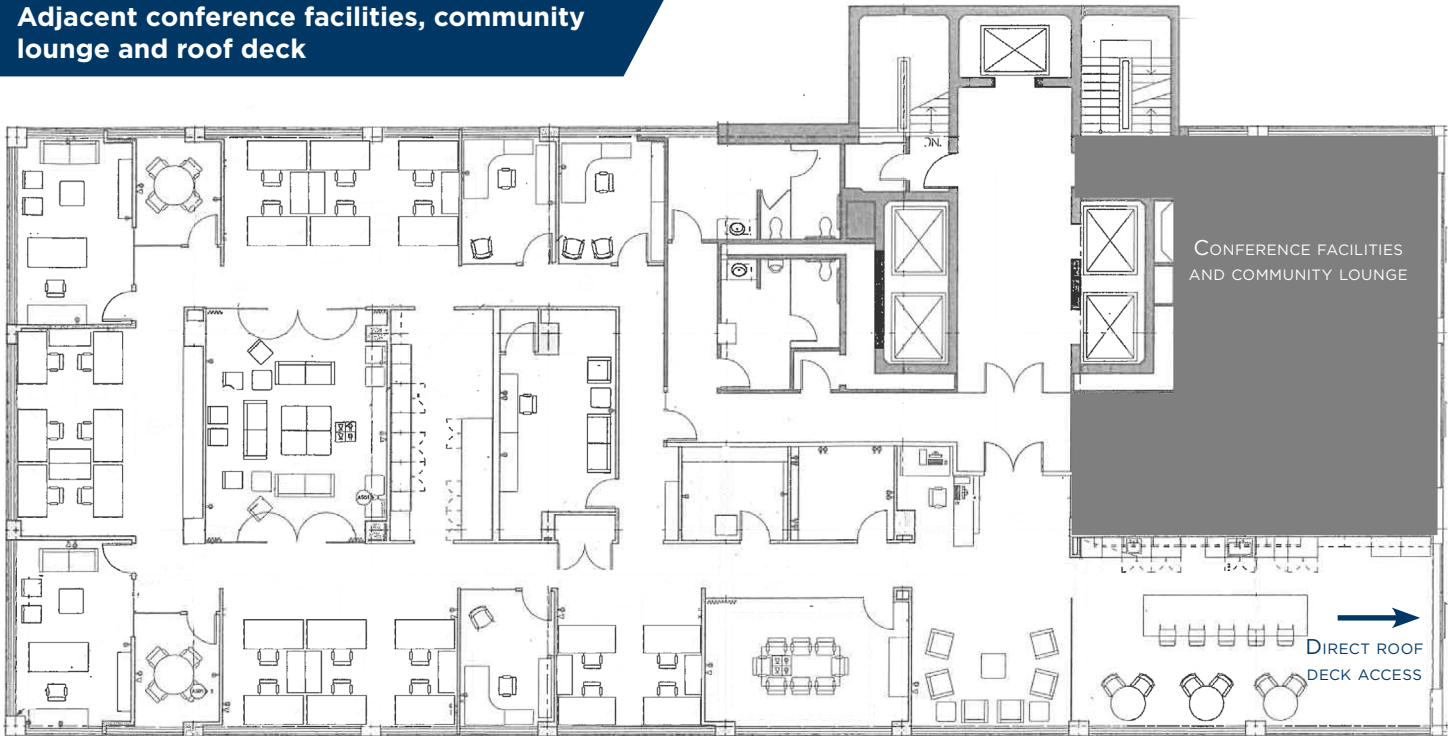

# COMMONWEALTH BUILDING

421 SW Sixth Ave, Portland, OR 97204  
13TH FLOOR

7,295 SF AVAILABLE THRU AUG 2026

FOR SUBLEASE

## SUITE 1300

Adjacent conference facilities, community lounge and roof deck

### Buildout Specs

- 2 Executive Offices
- 6 Private Offices
- 2 Conference Rooms
- Fully Equipped Kitchen
- Outdoor Patio