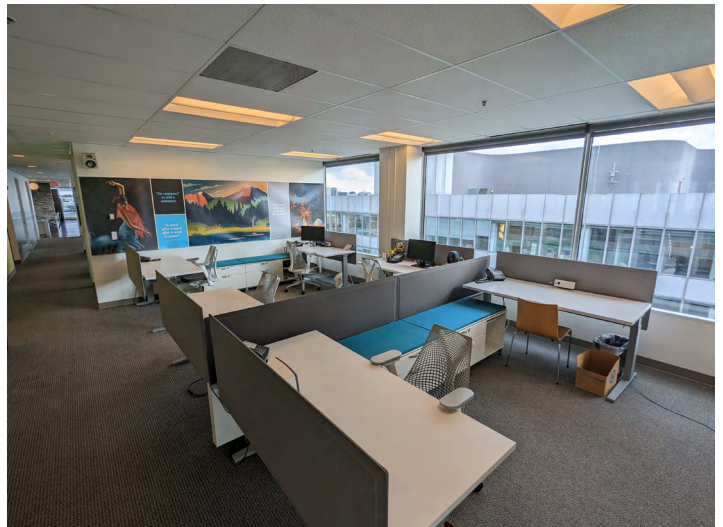

COMMONWEALTH BUILDING

421 SW Sixth Ave, Portland, OR 97204
13TH FLOOR

7,295 SF AVAILABLE THRU AUG 2026

FOR SUBLEASE

PROPERTY PHOTOS

DOUG DEURWAARDER
Executive Managing Director
+1 503 317 2176
doug.deurwaarder@cushwake.com

200 SW Market St, Suite 200
Portland, OR 97201
Main +1 503 279 1700
cushmanwakefield.com

**CUSHMAN &
WAKEFIELD**

cushmanwakefield.com