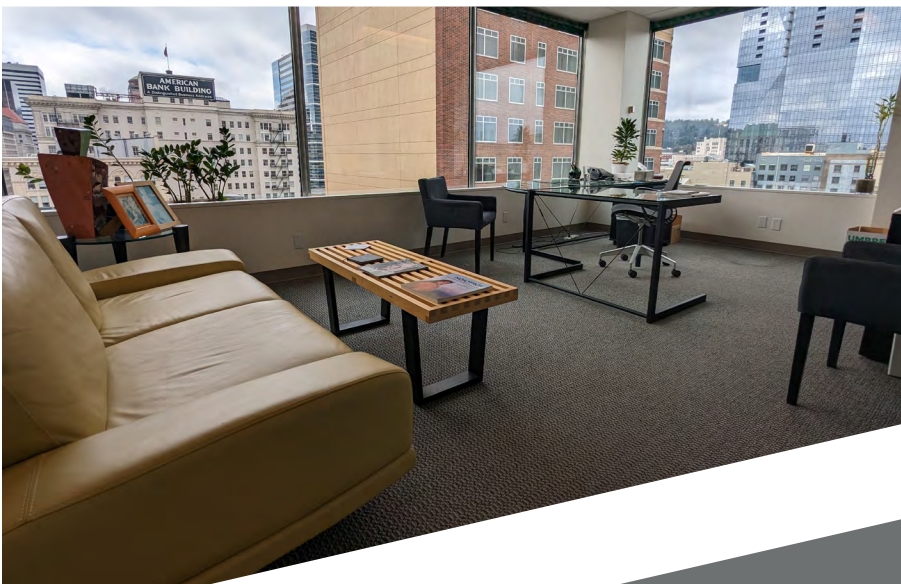

### PROPERTY HIGHLIGHTS

Portland's famous Commonwealth Building offers contemporary design and modern amenities not often seen in offices within this price range.

- Fully technology-equipped conference facilities
- **Large rooftop lounge with kitchen to host meetings and events**
- Adjacent landscaped, rooftop patio and outdoor fireplace
- Two 1st floor huddle rooms
- Workout facility and locker rooms
- Bike park
- Basement Storage Available
- Multiple Max line stops on 5th and 6th Avenues
- Two blocks to Pioneer Square

## SUITE 1300

Adjacent conference facilities, community lounge and roof deck