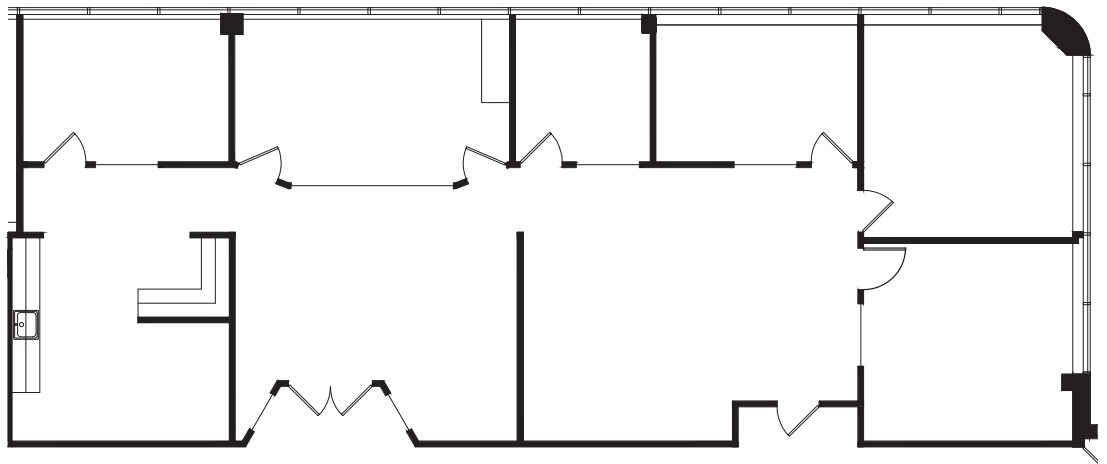

ARAPAHOE PLAZA

KEY PLAN
NOT TO SCALE

Suite 300 | 2,709 RSF

W. Ryan Stout
303.813.6448
ryan.stout@cushwake.com

Nathan J. Bradley
303.813.6444
nate.bradley@cushwake.com

Zachary T. Williams
303.813.6474
zach.williams@cushwake.com