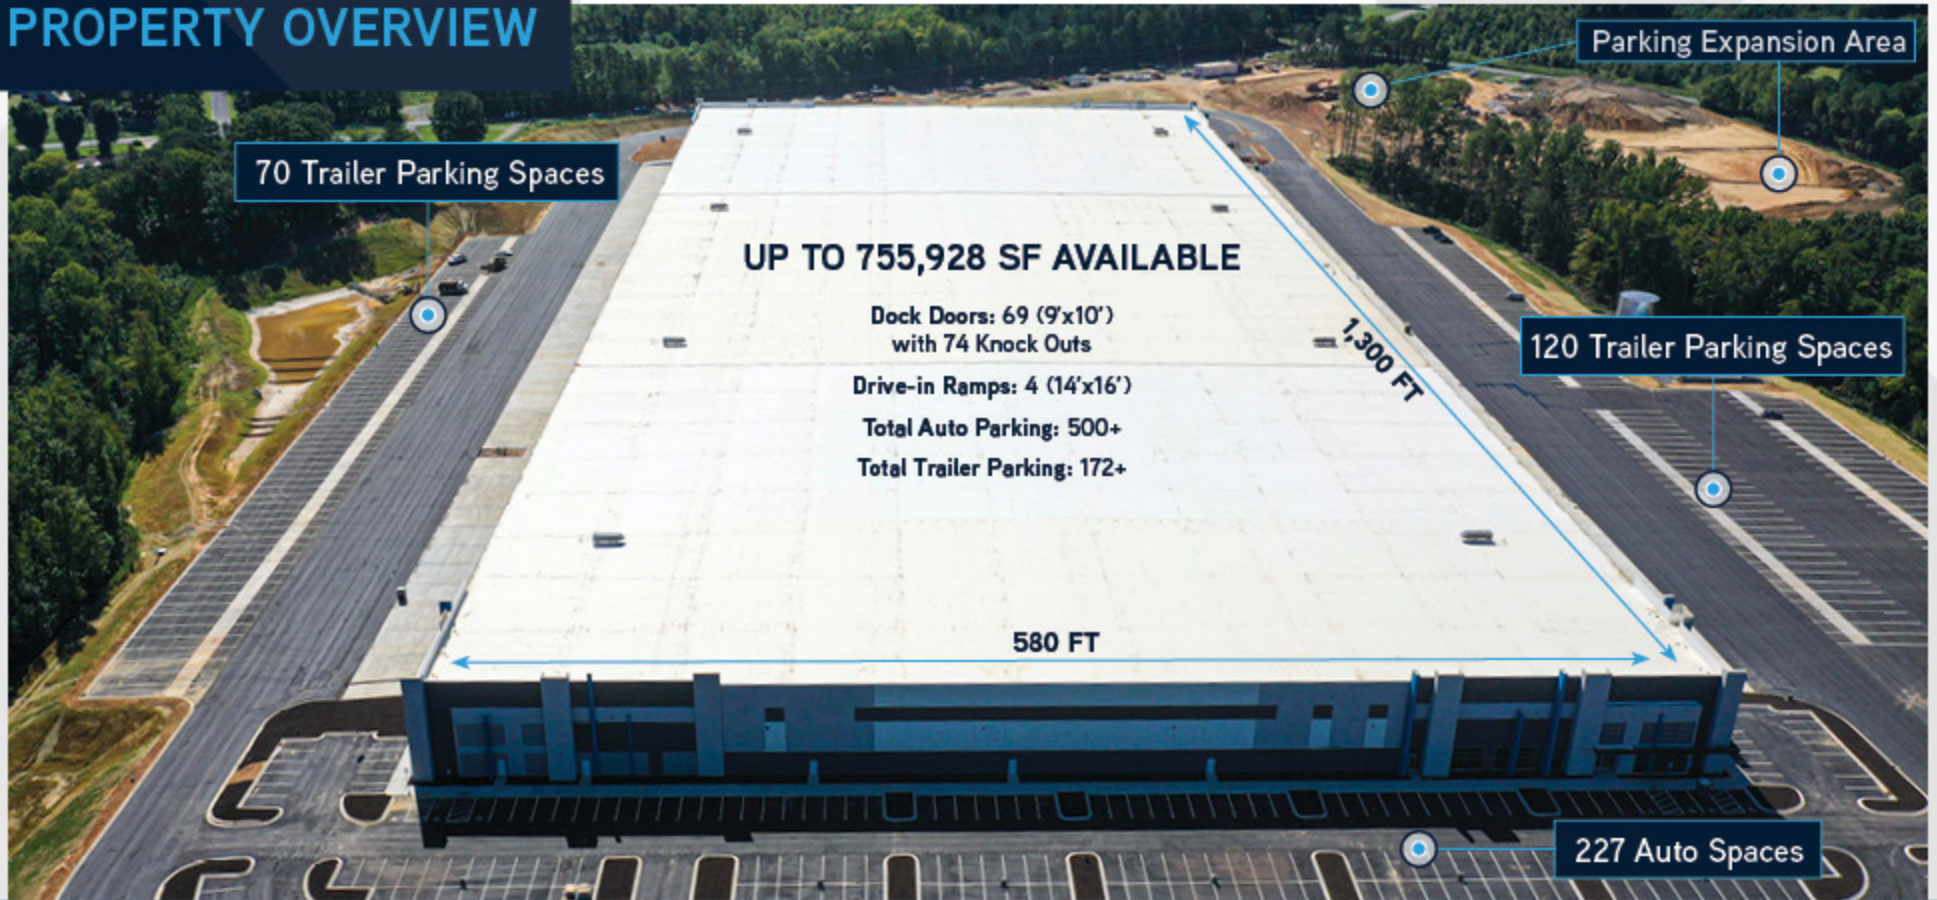

METRO 63

5700 ROYCE STREET, KANNAPOLIS, NC

Up to 755,928 SF

Available of Class-A Industrial

7,500

Amps of Existing Power Available

Exit 63

Ideal Access from I-85

Trammell Crow Company

CUSHMAN &
WAKEFIELD

SITE PLAN

PROPERTY OVERVIEW

Property Specs

Up to 755,928 SF
TOTAL SF

±94.42 Acres
SITE SIZE

±5,000 SF
OFFICE AREA

69 - 9' x 10' Doors
74 - Knock Out Panels
DOCK HIGH DOORS

4 - 14' x 16' Doors
DRIVE IN DOORS

±500 Spaces
AUTO PARKING

±172 Spaces
TRAILER PARKING

190'
TRUCK COURT

ESFR
FIRE PROTECTION

Motion Sensor LED
LIGHTING

7,500 Amps, 3 Phase; 480 Volts
(6,900 Amps Available for Tenant Use)
POWER

Up to 200 Auto Spaces
and 150 Trailer Spaces
AUXILIARY PARKING

EVERYTHING AT YOUR FINGERTIPS

MAJOR METROS	
RALEIGH	139.4 Miles / 2 Hours
ATLANTA	269.2 Miles / 4.5 Hours
WASHINGTON DC	372.3 Miles / 6.25 Hours
NASHVILLE	433.1 Miles / 7 Hours
CINCINNATI	463.2 Miles / 7.5 Hours