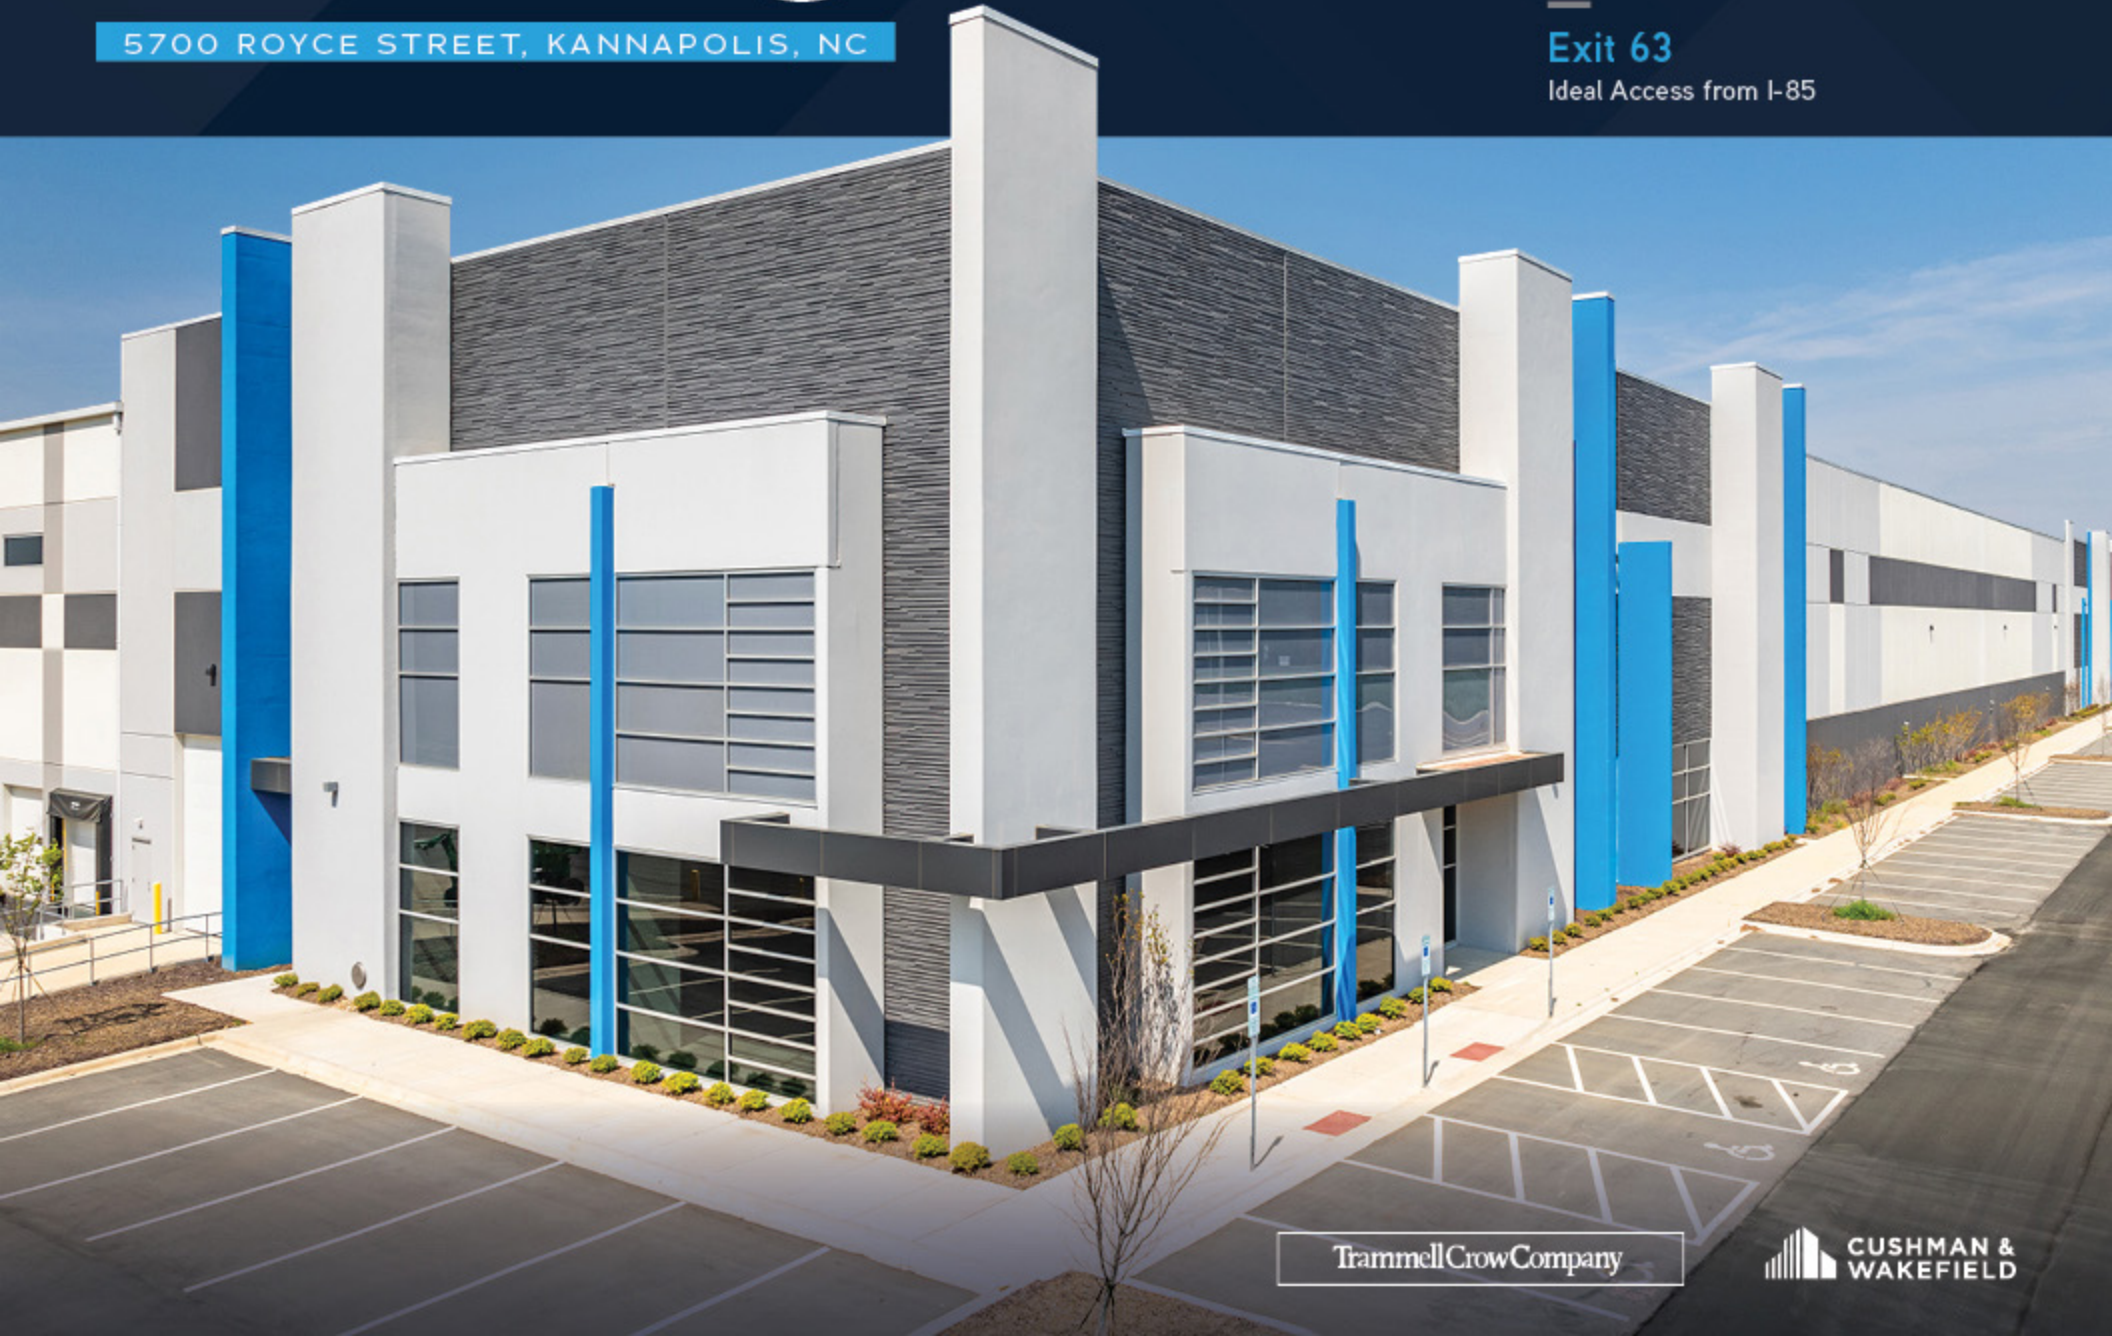

METRO 63

5700 ROYCE STREET, KANNAPOLIS, NC

Up to 755,928 SF

Available of Class-A Industrial

7,500

Amps of Existing Power Available

Exit 63

Ideal Access from I-85

Trammell Crow Company

CUSHMAN &
WAKEFIELD

SITE PLAN

PROPERTY OVERVIEW

Property Specs

Up to 755,928 SF
TOTAL SF

±94.42 Acres
SITE SIZE

±5,000 SF
OFFICE AREA

580' x 1,300'
DIMENSIONS

40'
CLEAR HEIGHT

8" Reinforced; 4,000 PSI
FLOOR SLAB

Structural Tilt-up Concrete, 4,000 PSI
WALLS

60 mil TPO with R20 Roof Insulation
ROOF

50' x 52' (65' Speed Bay)
3' x 9' Clerestory Windows
COLUMN SPACING