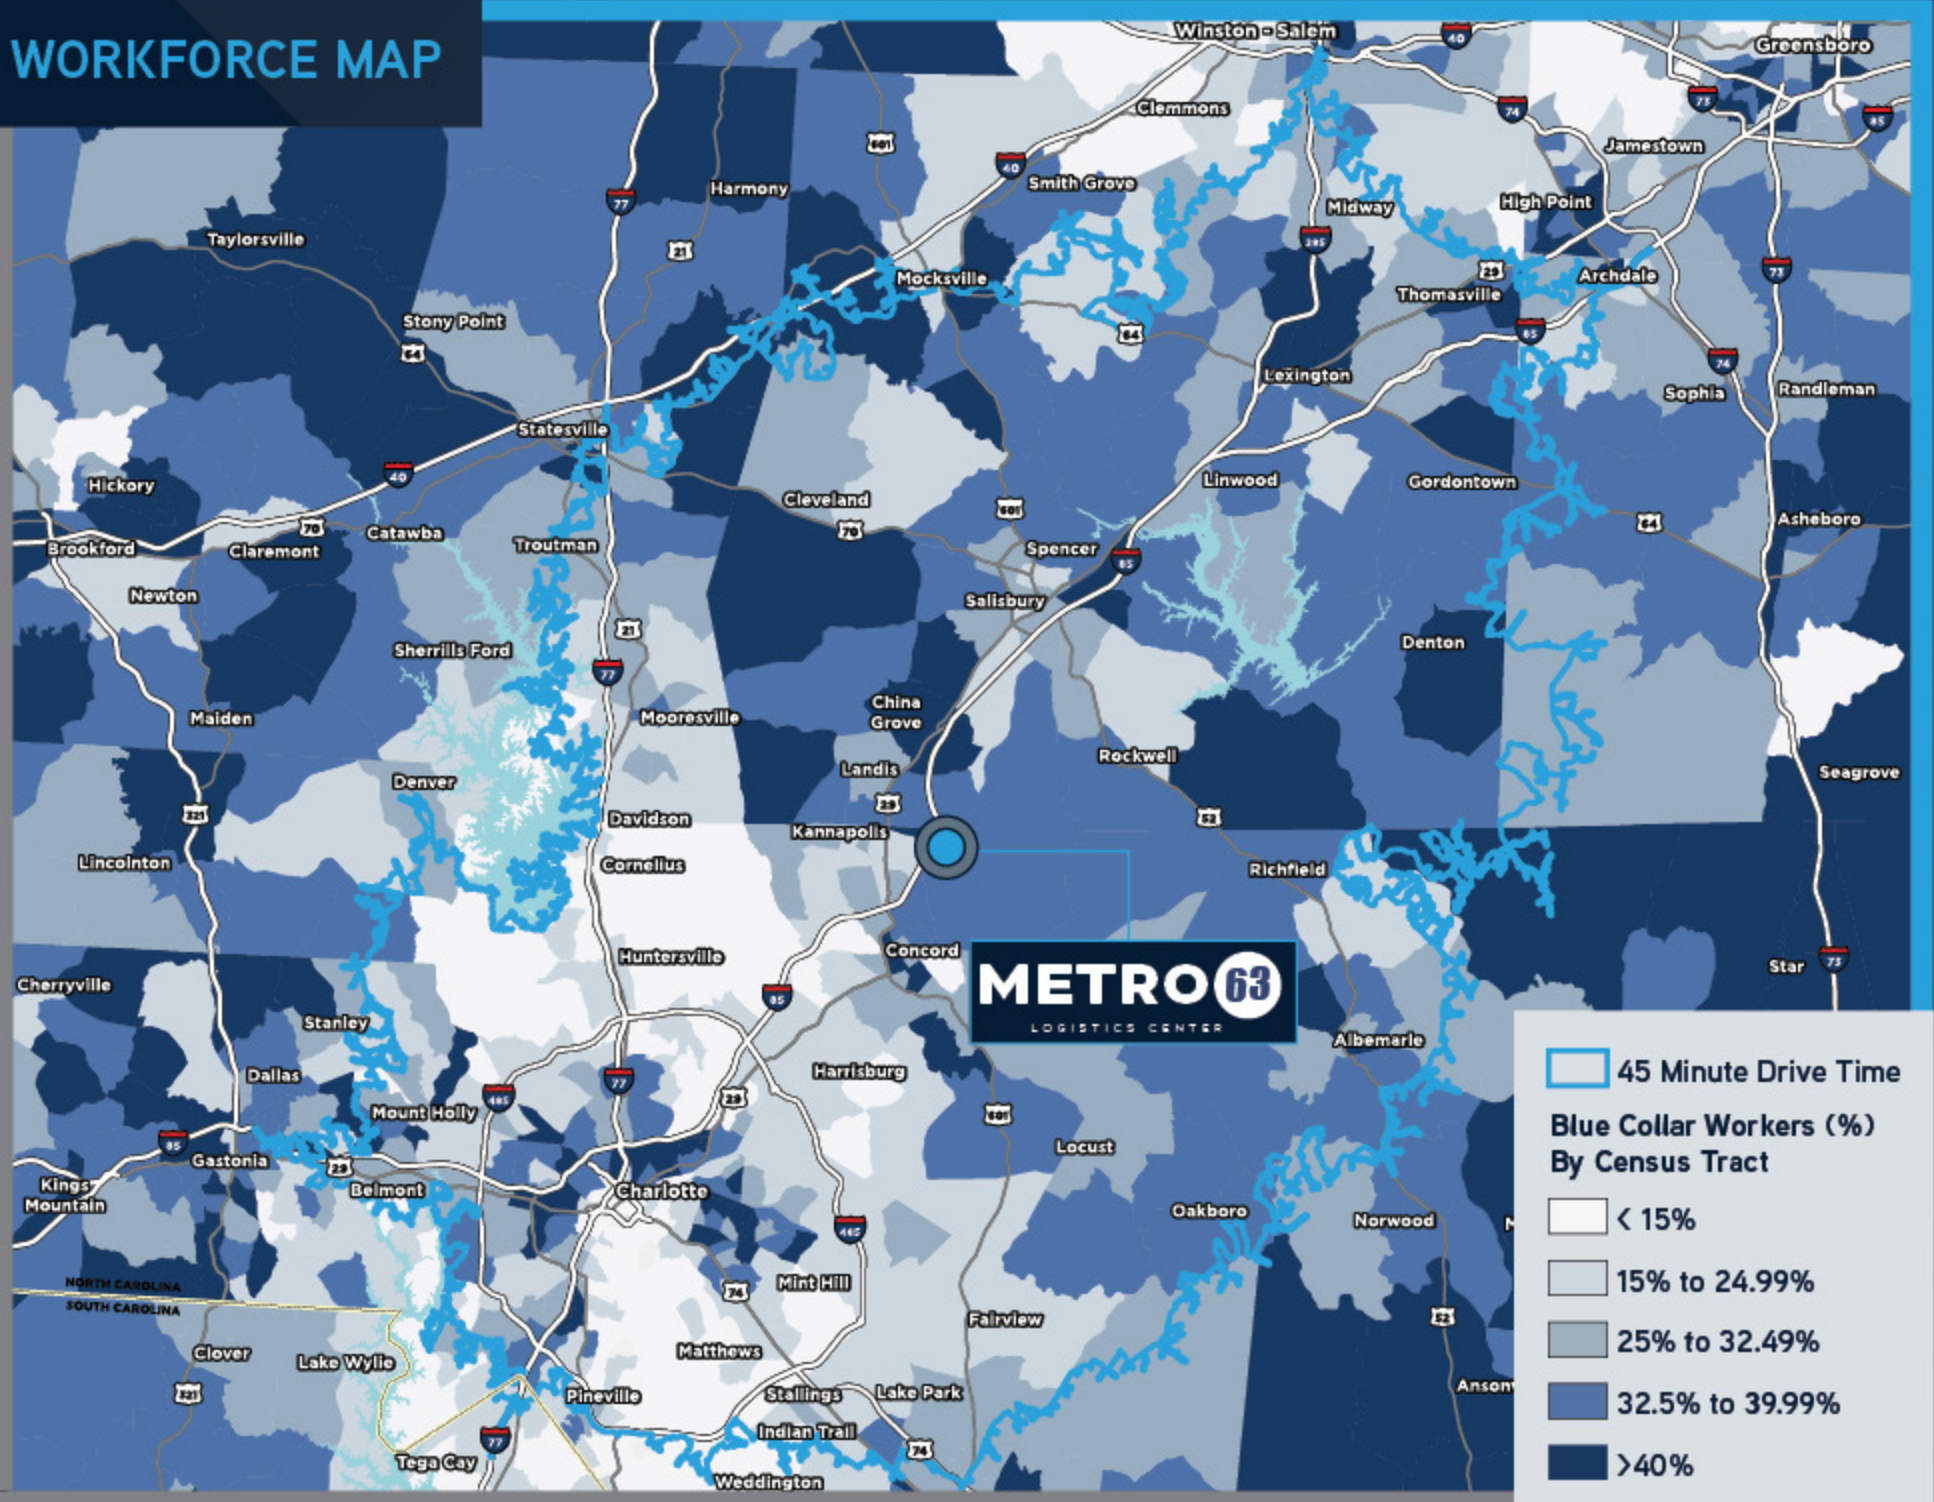

CHARLOTTE, NC SHIPPING TIMES

- 1-Day Shipping
- 2-Day Shipping

1-Day shipping to
145,007,731 Consumers

2-Day shipping to
256,035,401 Consumers

WORKFORCE MAP

AMENITIES MAP

RESTAURANTS

1	Old Armor Beer Company	32	Zaxby's
2	Buzzed Viking Brewing	33	Waffle House
3	Culver's	34	Waffle House
4	Sonic	35	Waffle House
5	Steak 'n Shake	36	Logan's Roadhouse
6	McDonald's US	37	IHOP
7	McDonald's US	38	O'Charley's
8	McDonald's US	39	East Coast Wings + Grill
9	Five Guys	40	LongHorn Steakhouse
10	Burger King US	41	Golden Corral
11	Wendy's	42	Chili's Grill & Bar
12	Wendy's	43	Cracker Barrel
13	Wendy's	44	Cicis
14	Dairy Queen	45	Little Caesars
15	Hardee's	46	Little Caesars
16	Arby's	47	Hungry Howie's Pizza & Subs
17	Bojangles'	48	Domino's Pizza
18	Bojangles'	49	Pizza Hut
19	Bojangles'	50	Papa John's
20	Popeyes Louisiana Kitchen	51	Firehouse Subs
21	Popeyes Louisiana Kitchen	52	Which Wich
22	Chick-fil-A	53	Jimmy John's
23	Chick-fil-A	54	Subway
24	KFC US	55	Subway
25	Starbucks US	56	Subway
26	Cook Out	57	Subway
27	Moe's Southwest Grill	58	Jersey Mike's
28	Chipotle Mexican Grill	59	Panera Bread
29	Wingstop	60	Dunkin'
30	K&W Cafeteria	61	Tropical Smoothie Café
31	Jade Express	62	Taco Bell
		63	Taco Bell

HOTELS

1	Sleep Inn
2	Comfort Inn
3	Country Inn & Suites by Radisson
4	Quality Inn
5	Hampton
6	InTown Suites
7	Holiday Inn Express
8	Microtel Inn & Suites
9	Econo Lodge

AMENITIES

- Restaurants
- Hotels

METRO 63