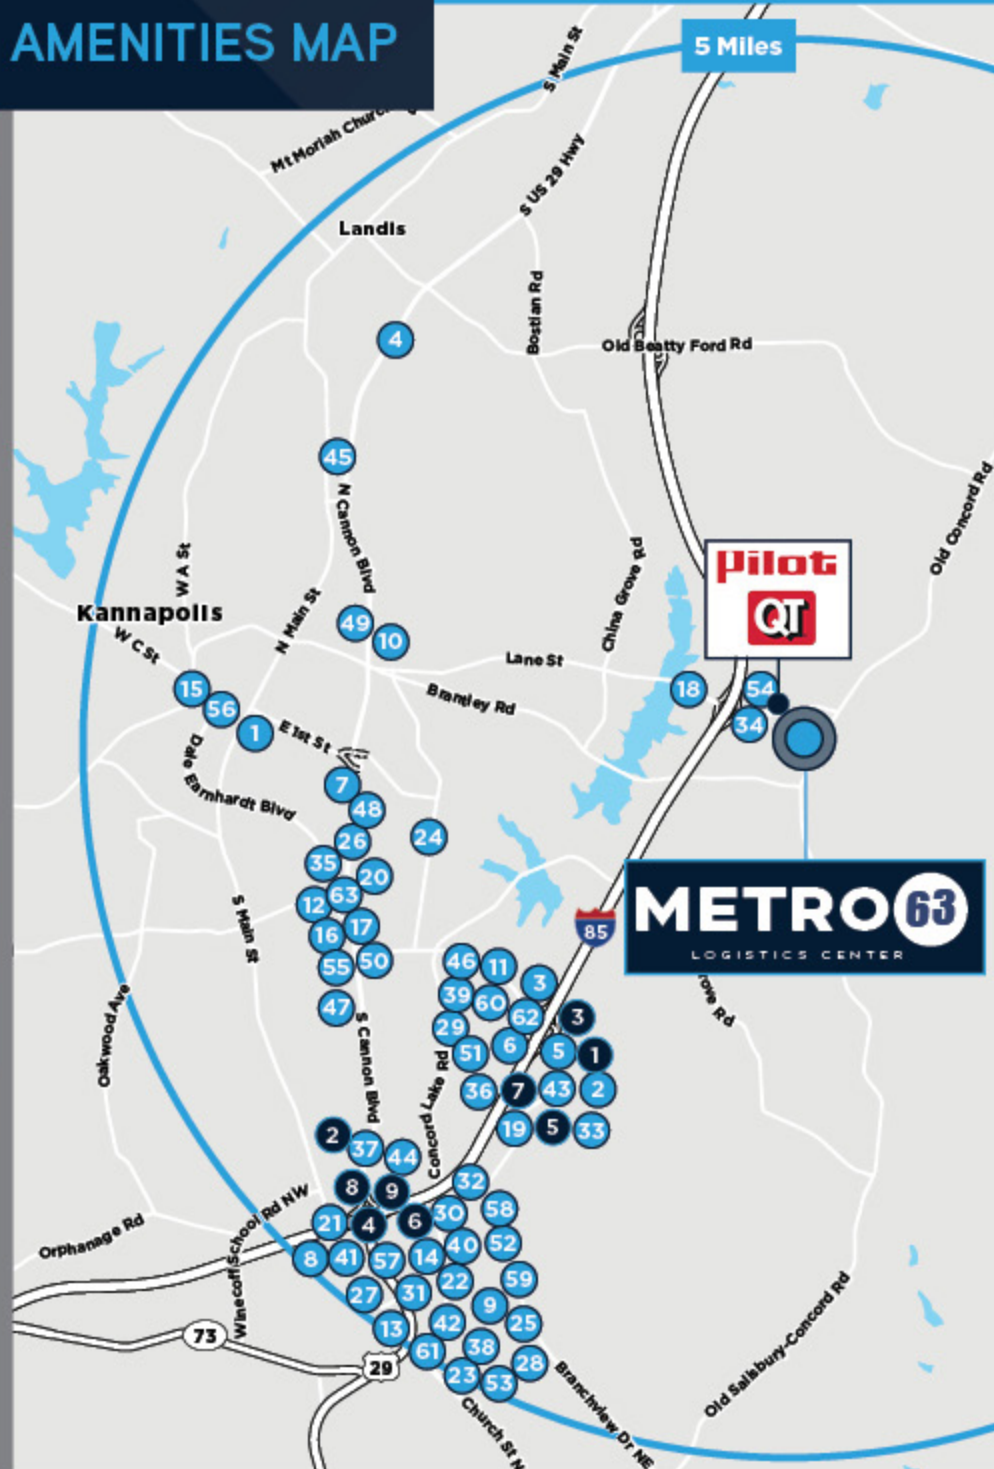

7,500 Amps, 3 Phase; 480 Volts
(6,900 Amps Available for Tenant Use)
POWER

Up to 200 Auto Spaces
and 150 Trailer Spaces
AUXILIARY PARKING

EVERYTHING AT YOUR FINGERTIPS

MAJOR METROS	
RALEIGH	139.4 Miles / 2 Hours
ATLANTA	269.2 Miles / 4.5 Hours
WASHINGTON DC	372.3 Miles / 6.25 Hours
NASHVILLE	433.1 Miles / 7 Hours
CINCINNATI	463.2 Miles / 7.5 Hours

CHARLOTTE, NC SHIPPING TIMES

- 1-Day Shipping
- 2-Day Shipping

1-Day shipping to
145,007,731 Consumers

2-Day shipping to
256,035,401 Consumers

WORKFORCE MAP

AMENITIES MAP

RESTAURANTS

1	Old Armor Beer Company	32	Zaxby's
2	Buzzed Viking Brewing	33	Waffle House
3	Culver's	34	Waffle House
4	Sonic	35	Waffle House
5	Steak 'n Shake	36	Logan's Roadhouse
6	McDonald's US	37	IHOP
7	McDonald's US	38	O'Charley's
8	McDonald's US	39	East Coast Wings + Grill
9	Five Guys	40	LongHorn Steakhouse
10	Burger King US	41	Golden Corral
11	Wendy's	42	Chili's Grill & Bar
12	Wendy's	43	Cracker Barrel
13	Wendy's	44	Cicis
14	Dairy Queen	45	Little Caesars
15	Hardee's	46	Little Caesars
16	Arby's	47	Hungry Howie's Pizza & Subs
17	Bojangles'	48	Domino's Pizza
18	Bojangles'	49	Pizza Hut
19	Bojangles'	50	Papa John's
20	Popeyes Louisiana Kitchen	51	Firehouse Subs
21	Popeyes Louisiana Kitchen	52	Which Wich
22	Chick-fil-A	53	Jimmy John's
23	Chick-fil-A	54	Subway
24	KFC US	55	Subway
25	Starbucks US	56	Subway
26	Cook Out	57	Subway
27	Moe's Southwest Grill	58	Jersey Mike's
28	Chipotle Mexican Grill	59	Panera Bread
29	Wingstop	60	Dunkin'
30	K&W Cafeteria	61	Tropical Smoothie Café
31	Jade Express	62	Taco Bell
		63	Taco Bell

HOTELS

1	Sleep Inn
2	Comfort Inn
3	Country Inn & Suites by Radisson
4	Quality Inn
5	Hampton
6	InTown Suites
7	Holiday Inn Express
8	Microtel Inn & Suites
9	Econo Lodge

AMENITIES

- Restaurants
- Hotels

METRO 63