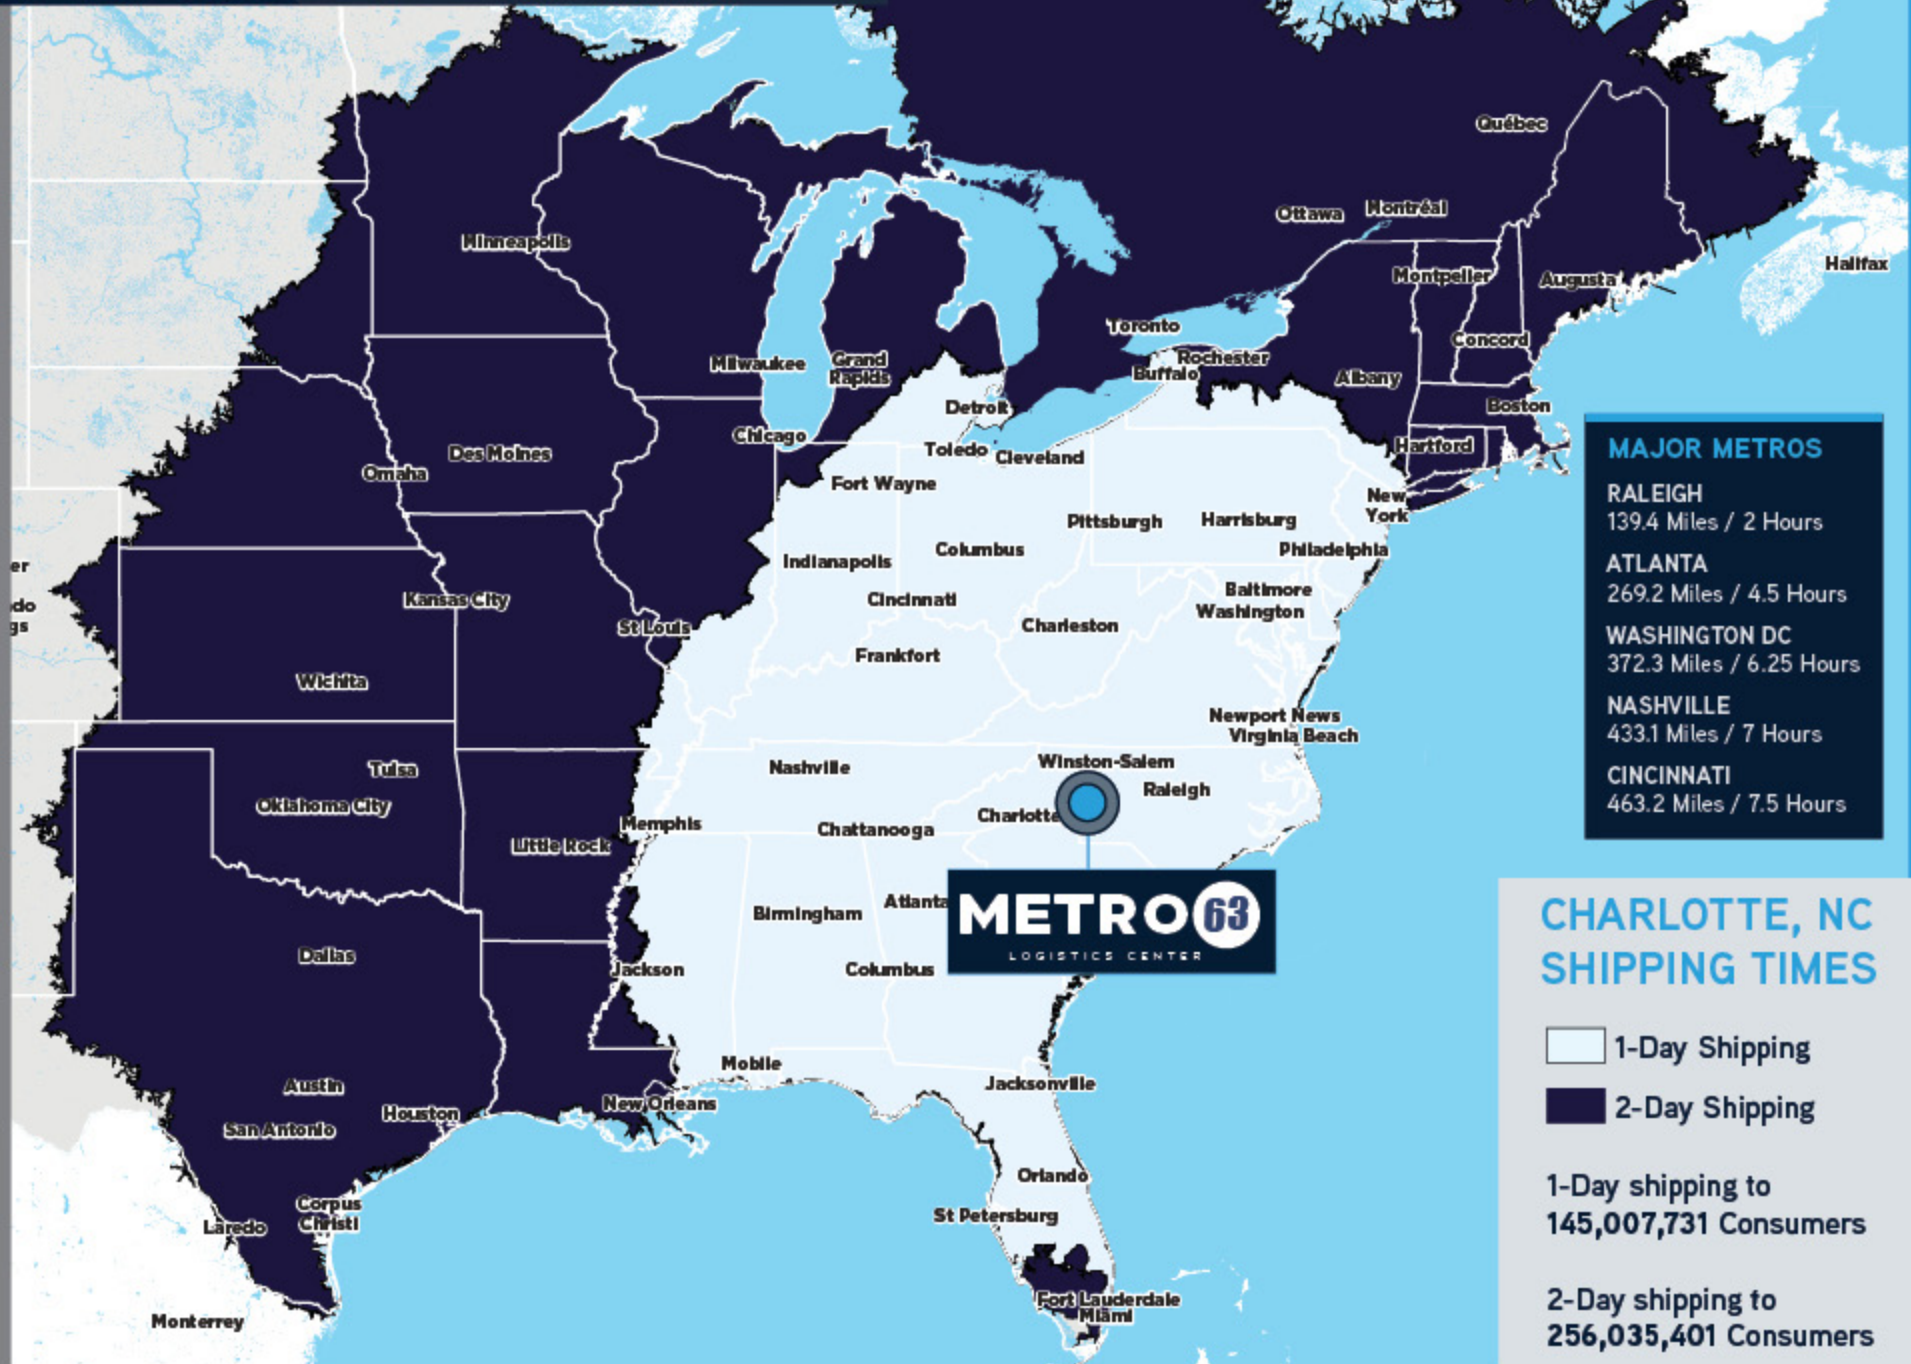

7,500 Amps, 3 Phase; 480 Volts
(6,900 Amps Available for Tenant Use)
POWER

Up to 200 Auto Spaces
and 150 Trailer Spaces
AUXILIARY PARKING

EVERYTHING AT YOUR FINGERTIPS

MAJOR METROS	
RALEIGH	139.4 Miles / 2 Hours
ATLANTA	269.2 Miles / 4.5 Hours
WASHINGTON DC	372.3 Miles / 6.25 Hours
NASHVILLE	433.1 Miles / 7 Hours
CINCINNATI	463.2 Miles / 7.5 Hours

CHARLOTTE, NC SHIPPING TIMES

- 1-Day Shipping
- 2-Day Shipping

1-Day shipping to
145,007,731 Consumers

2-Day shipping to
256,035,401 Consumers

WORKFORCE MAP

AMENITIES MAP

RESTAURANTS

1	Old Armor Beer Company	32	Zaxby's
2	Buzzed Viking Brewing	33	Waffle House
3	Culver's	34	Waffle House
4	Sonic	35	Waffle House
5	Steak 'n Shake	36	Logan's Roadhouse
6	McDonald's US	37	IHOP
7	McDonald's US	38	O'Charley's
8	McDonald's US	39	East Coast Wings + Grill
9	Five Guys	40	LongHorn Steakhouse
10	Burger King US	41	Golden Corral
11	Wendy's	42	Chili's Grill & Bar
12	Wendy's	43	Cracker Barrel
13	Wendy's	44	Cicis
14	Dairy Queen	45	Little Caesars
15	Hardee's	46	Little Caesars
16	Arby's	47	Hungry Howie's Pizza & Subs
17	Bojangles'	48	Domino's Pizza
18	Bojangles'	49	Pizza Hut
19	Bojangles'	50	Papa John's
20	Popeyes Louisiana Kitchen	51	Firehouse Subs
21	Popeyes Louisiana Kitchen	52	Which Wich
22	Chick-fil-A	53	Jimmy John's
23	Chick-fil-A	54	Subway
24	KFC US	55	Subway
25	Starbucks US	56	Subway
26	Cook Out	57	Subway
27	Moe's Southwest Grill	58	Jersey Mike's
28	Chipotle Mexican Grill	59	Panera Bread
29	Wingstop	60	Dunkin'
30	K&W Cafeteria	61	Tropical Smoothie Café
31	Jade Express	62	Taco Bell
		63	Taco Bell

HOTELS

1	Sleep Inn
2	Comfort Inn
3	Country Inn & Suites by Radisson
4	Quality Inn
5	Hampton
6	InTown Suites
7	Holiday Inn Express
8	Microtel Inn & Suites
9	Econo Lodge

AMENITIES

- Restaurants
- Hotels

METRO 63