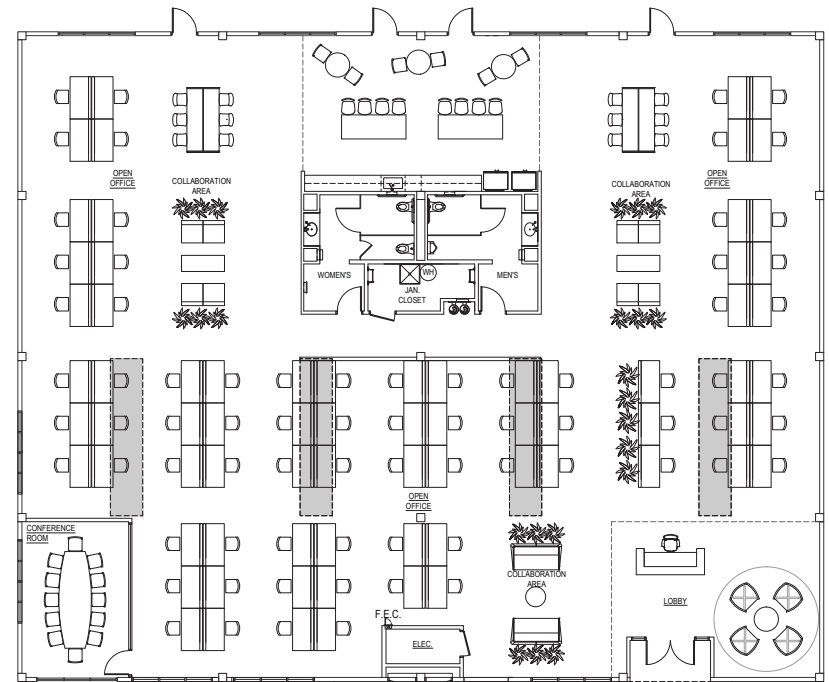

All New Interiors

MARKET READY

TEST FIT

PLAN SUMMARY	
65 WORKSTATIONS	65
10 HOTEL WORKSTATIONS	10
TOTAL OCCUPANTS: 75	75
1 LOBBY	1
1 CONFERENCE ROOM	1
3 COLLABORATION AREAS	3

HYPOTHETICAL FLOOR PLAN

Location