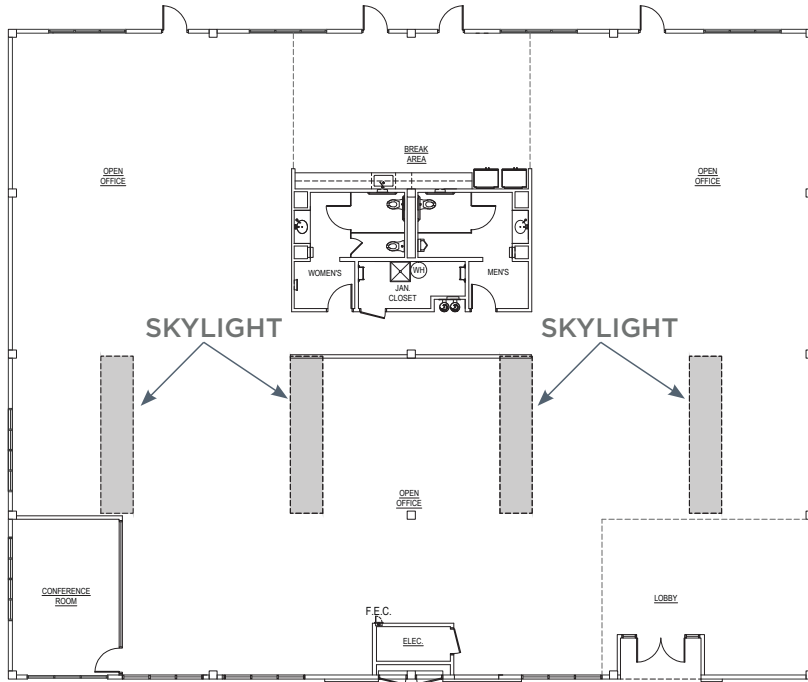

Project Highlights

- New Sobrato Downtown Project
- In the Heart of Downtown Dining and Entertainment
- Four Blocks to Caltrain Bullet Station
- 36 Private On-site Parking Spaces/Newly Sealed & Striped
- All New Interiors:
 - Lighting/Glass Store Fronts/Flooring/Fixtures
 - Electrical/HVAC
 - Restrooms
- 4 Large Skylights with Barrel Vaulted Ceiling
- Available April 2018

All New Interiors

MARKET READY

TEST FIT

PLAN SUMMARY	
65 WORKSTATIONS	65
10 HOTEL WORKSTATIONS	10
TOTAL OCCUPANTS: 75	75
1 LOBBY	1
1 CONFERENCE ROOM	1
3 COLLABORATION AREAS	3

HYPOTHETICAL FLOOR PLAN

Location