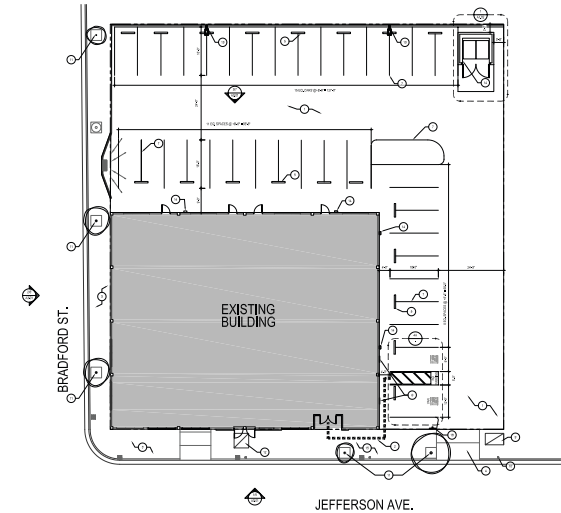

603 JEFFERSON

Redwood City, California

BRAND NEW
DOWNTOWN
HIGH TECH SPACE

DOWNTOWN REDWOOD CITY ±8,070 SF OFFICE SPACE

The
SOBRATO
Organization

Bill Sawyer
Senior Director
+1 650 320 0235
bill.sawyer@cushwake.com
LIC #01237841

Project Highlights

- New Sobrato Downtown Project
- In the Heart of Downtown Dining and Entertainment
- Four Blocks to Caltrain Bullet Station
- 36 Private On-site Parking Spaces/Newly Sealed & Striped
- All New Interiors:
 - Lighting/Glass Store Fronts/Flooring/Fixtures
 - Electrical/HVAC
 - Restrooms
- 4 Large Skylights with Barrel Vaulted Ceiling
- Available April 2018