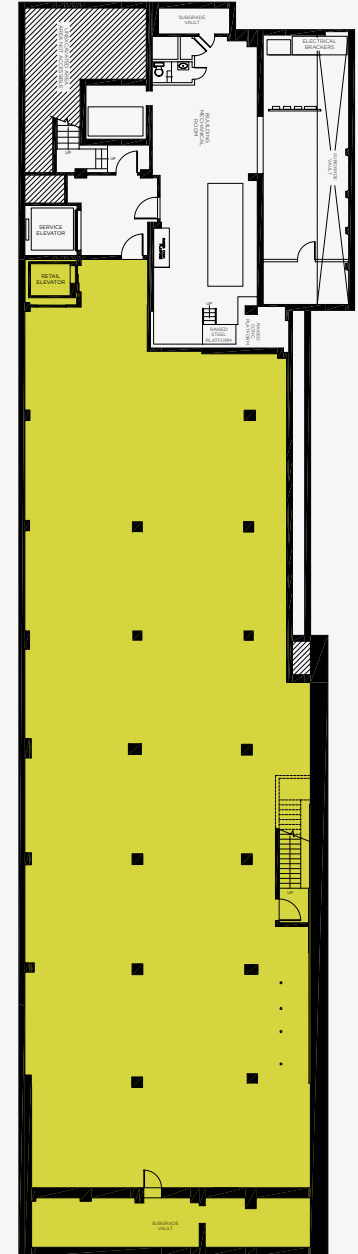

Approx
40'

THE WALL

50' OF STOREFRONT SIGNAGE

200' OF STOREFRONT SIGNAGE

RÉVES

599

RÉVES

EXCLUSIVE TENANT BILLBOARD SIGNAGE

THREE-LEVEL SELLING RETAIL OF OVER 23,000 SF

FRONTAGE
40'
On Broadway

POSSESSION
Q4 2025

Directly across from Broadway/
Lafayette Subway Station
9.2+ MILLION
Annual Riders (2023)

Double Height Storefront, Limited
Columns, and High Ceilings

GROUND FLOOR
7,306 SF

SECOND FLOOR
7,927 SF

LOWER LEVEL
7,821 SF

MERCER STREET

HOUSTON STREET

BROADWAY

ENTRANCE ON HOUSTON STREET

LOADING DOCK ON MERCER STREET

PRIVATE OUTDOOR PATIO ON HOUSTON STREET

CORNER OF HOUSTON STREET & MERCER STREET

CURRENT INTERIOR GROUND FLOOR

CURRENT INTERIOR CONCOURSE LEVEL

B D F M A C E

West 4th Basketball Court

NYU

GREENWICH VILLAGE