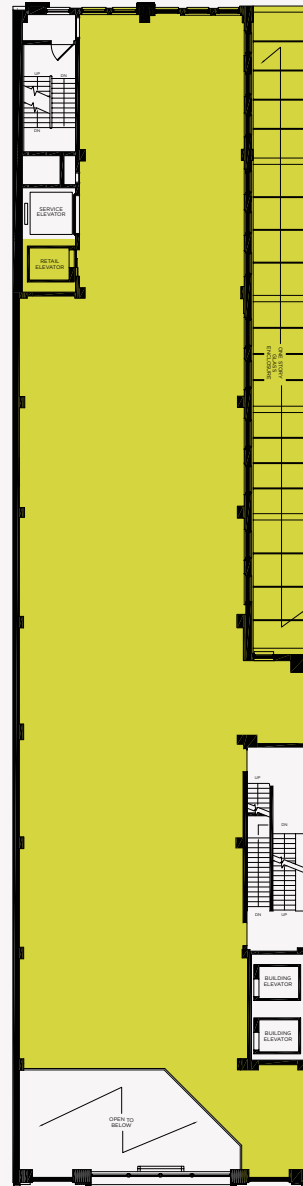

Approx
40'

THE WALL

50' OF STOREFRONT SIGNAGE

200' OF STOREFRONT SIGNAGE

RÉVES

599

RÉVES

EXCLUSIVE TENANT BILLBOARD SIGNAGE

THREE-LEVEL SELLING RETAIL OF OVER 23,000 SF

FRONTAGE
40'
On Broadway

POSSESSION
Q4 2025

Directly across from Broadway/
Lafayette Subway Station
9.2+ MILLION
Annual Riders (2023)

Double Height Storefront, Limited
Columns, and High Ceilings

GROUND FLOOR
7,306 SF

SECOND FLOOR
7,927 SF

LOWER LEVEL
7,821 SF

MERCER STREET

HOUSTON STREET

BROADWAY

ENTRANCE ON HOUSTON STREET

LOADING DOCK ON MERCER STREET

PRIVATE OUTDOOR PATIO ON HOUSTON STREET

CORNER OF HOUSTON STREET & MERCER STREET

CURRENT INTERIOR GROUND FLOOR

CURRENT INTERIOR CONCOURSE LEVEL

B D F M A C E

West 4th Basketball Court

NYU

GREENWICH VILLAGE