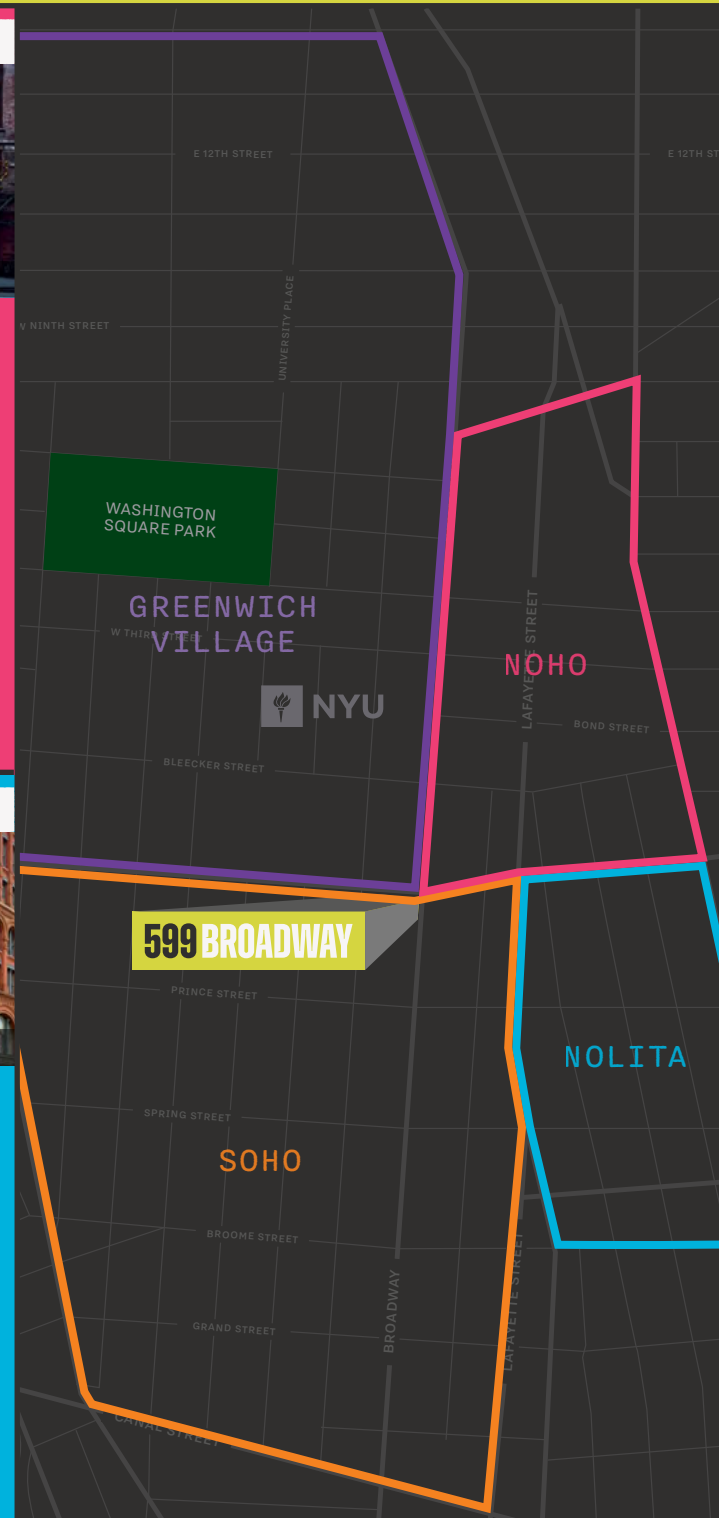

400+
FASHION / APPAREL BOUTIQUES
(HIGHEST CONCENTRATION IN US NEIGHBORHOOD)

ANNUAL VISITORS
8.6 MILLION
VS 4.3 MILLION IN MEATPACKING DISTRICT

NOLITA

JACK'S WIFE FREDA

THE PUCK BUILDING

87%
HOUSEHOLDS ARE RENTER OCCUPIED

THREE-LEVEL SELLING RETAIL OF OVER 23,000 SF

FRONTAGE
40'
On Broadway

POSSESSION
Q4 2025

Directly across from Broadway/
Lafayette Subway Station
9.2+ MILLION
Annual Riders (2023)

Double Height Storefront, Limited
Columns, and High Ceilings