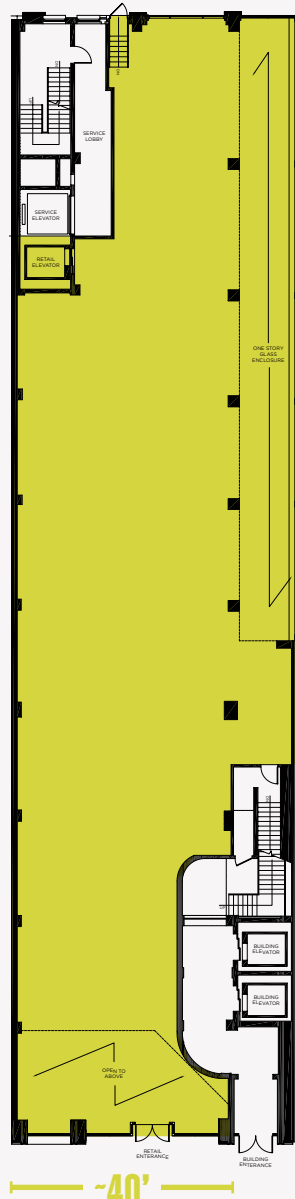

Approx
40'

THE WALL

50' OF STOREFRONT SIGNAGE

200' OF STOREFRONT SIGNAGE

RÉVES

599

RÉVES

EXCLUSIVE TENANT BILLBOARD SIGNAGE

THREE-LEVEL SELLING RETAIL OF OVER 23,000 SF

FRONTAGE
40'
On Broadway

POSSESSION
Q4 2025

Directly across from Broadway/
Lafayette Subway Station
9.2+ MILLION
Annual Riders (2023)

Double Height Storefront, Limited
Columns, and High Ceilings

GROUND FLOOR
7,306 SF

SECOND FLOOR
7,927 SF

LOWER LEVEL
7,821 SF

MERCER STREET

HOUSTON STREET

BROADWAY

ENTRANCE ON HOUSTON STREET

LOADING DOCK ON MERCER STREET