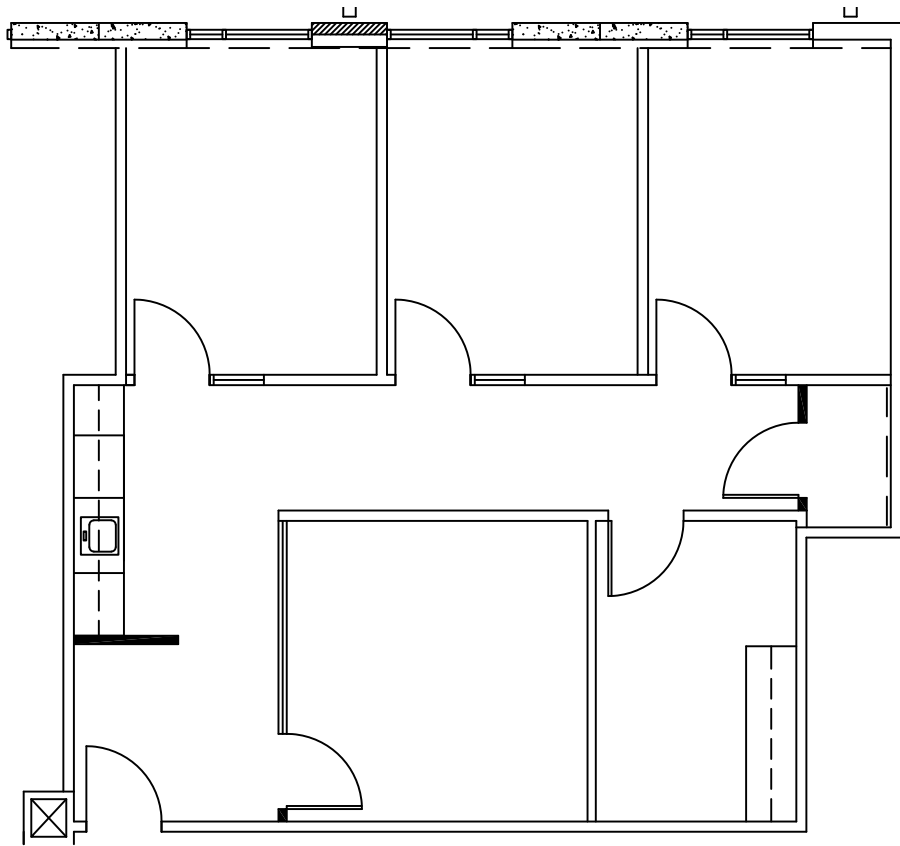

FLOOR PLAN

SUITE B208
1,103 RSF

TERMS

PREMISES	Suite B208 - 1,103 RSF
OCCUPANCY	Immediately
RENTAL RATE	Negotiable
OPEX	\$16.95 / RSF
PARKING	Unreserved - \$0.00/mo. Reserved - \$35.00/mo.

SITE PLAN

1

2

3