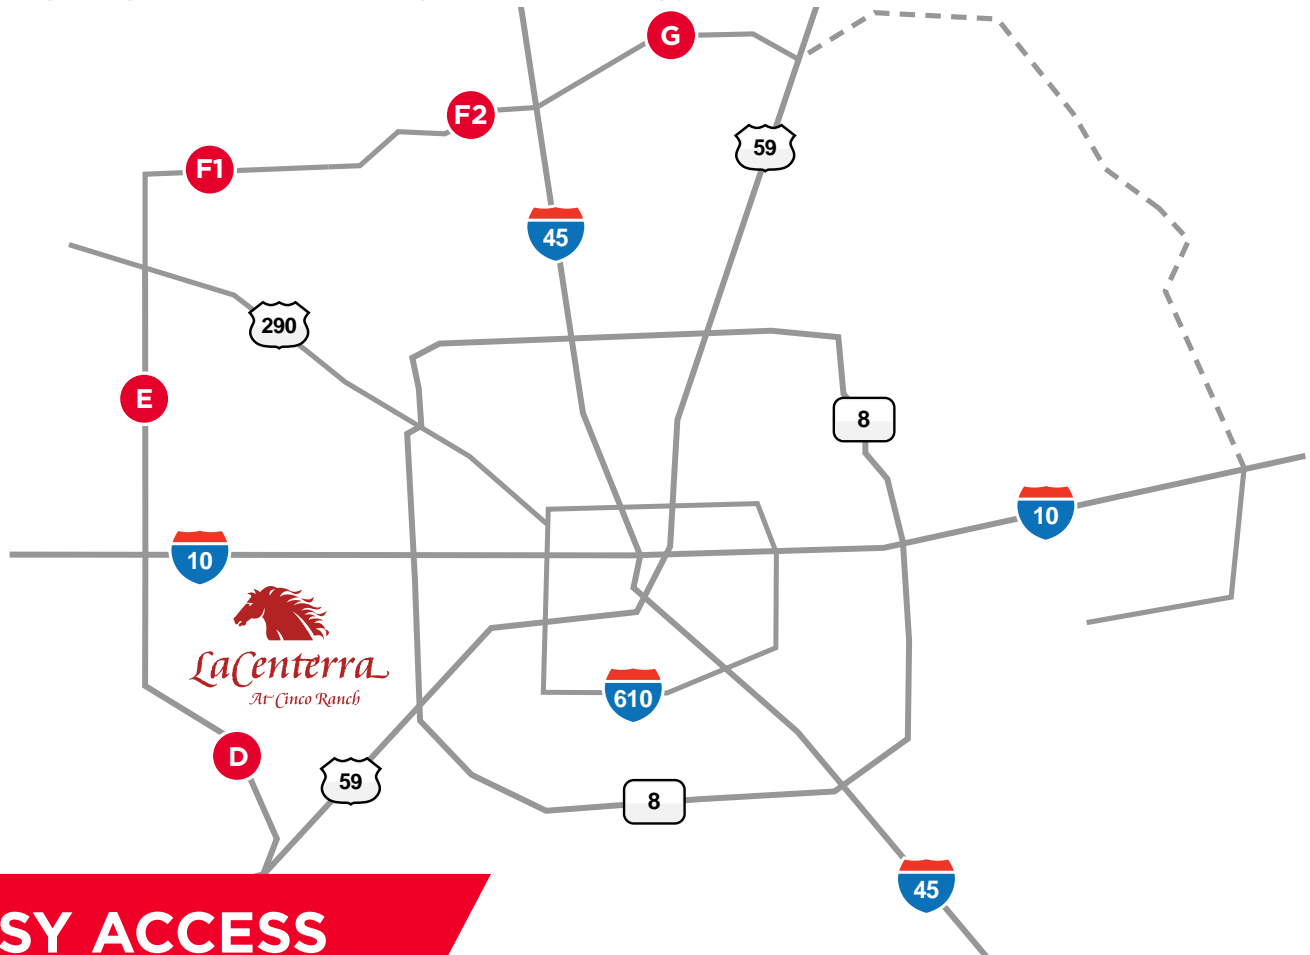

CUSHMAN &
WAKEFIELD

For Sublease | Suite B208
LaCenterra at Cinco Ranch

23501 Cinco Ranch Blvd, Katy, TX

Property Highlights

- 90,000 RSF CLASS A OFFICE SPACE ABOVE RETAIL SPACE
- LOCATED ON A 34-ACRE MIXED USE SITE
- OVER 20 RESTAURANTS ONSITE
- EASILY ACCESSIBLE ATTACHED GARAGE PROVIDING COVERED PARKING FOR BOTH VISITORS AND TENANTS
- PRESTIGIOUS ADDRESS WITH EXCELLENT NAME RECOGNITION
- CUSTOM DESIGNED COMMON AREAS ACCENTED WITH RICH WOODS AND MARBLE FINISHES
- 24/7 CARD KEY CONTROLLED BUILDING ACCESS AND COURTESY PATROL
- CONVENIENT ACCESS TO KATY, SUGAR LAND AND CYPRESS VIA GRAND PARKWAY

LOCATION

Located on the Grand Parkway 3 miles south of Interstate 10, LaCenterra provides West Houston users unparalleled access for employees located in major suburban areas including Katy/Cinco Ranch, Sugar Land and Cypress.

EASY ACCESS

Grand Parkway

- D** I-10 to 59, 18.2 miles
- E** I-10 to 290, 15.2 miles
- F1** & **F2** 290 to 45, 24 miles
- G** 45 to 59, 13.4 miles

Estimated Drive Times

- ENERGY CORRIDOR** 12 Mins
- TO WESTCHASE**
VIA WESTPARK TOLL ROAD 10 Mins
- TO KATY / CINCO RANCH** 5 Mins
- TO SUGAR LAND** 15 Mins
- TO CYPRESS** 20 Mins

13

B

C

12

UBERRITO
FRESH MEX

Panera
BREAD®

WORLD OF BEER

GRIMALDI'S
REAL BRICK-OVEN PIZZERIA