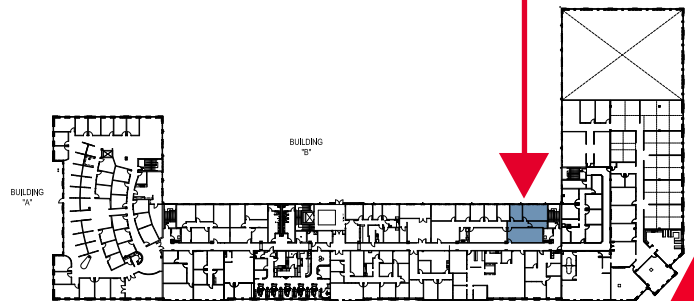

FLOOR PLAN

SUITE B208
1,103 RSF

TERMS

PREMISES	Suite B208 - 1,103 RSF
OCCUPANCY	Immediately
RENTAL RATE	Negotiable
OPEX	\$16.95 / RSF
PARKING	Unreserved - \$0.00/mo. Reserved - \$35.00/mo.

SITE PLAN

1

2

3