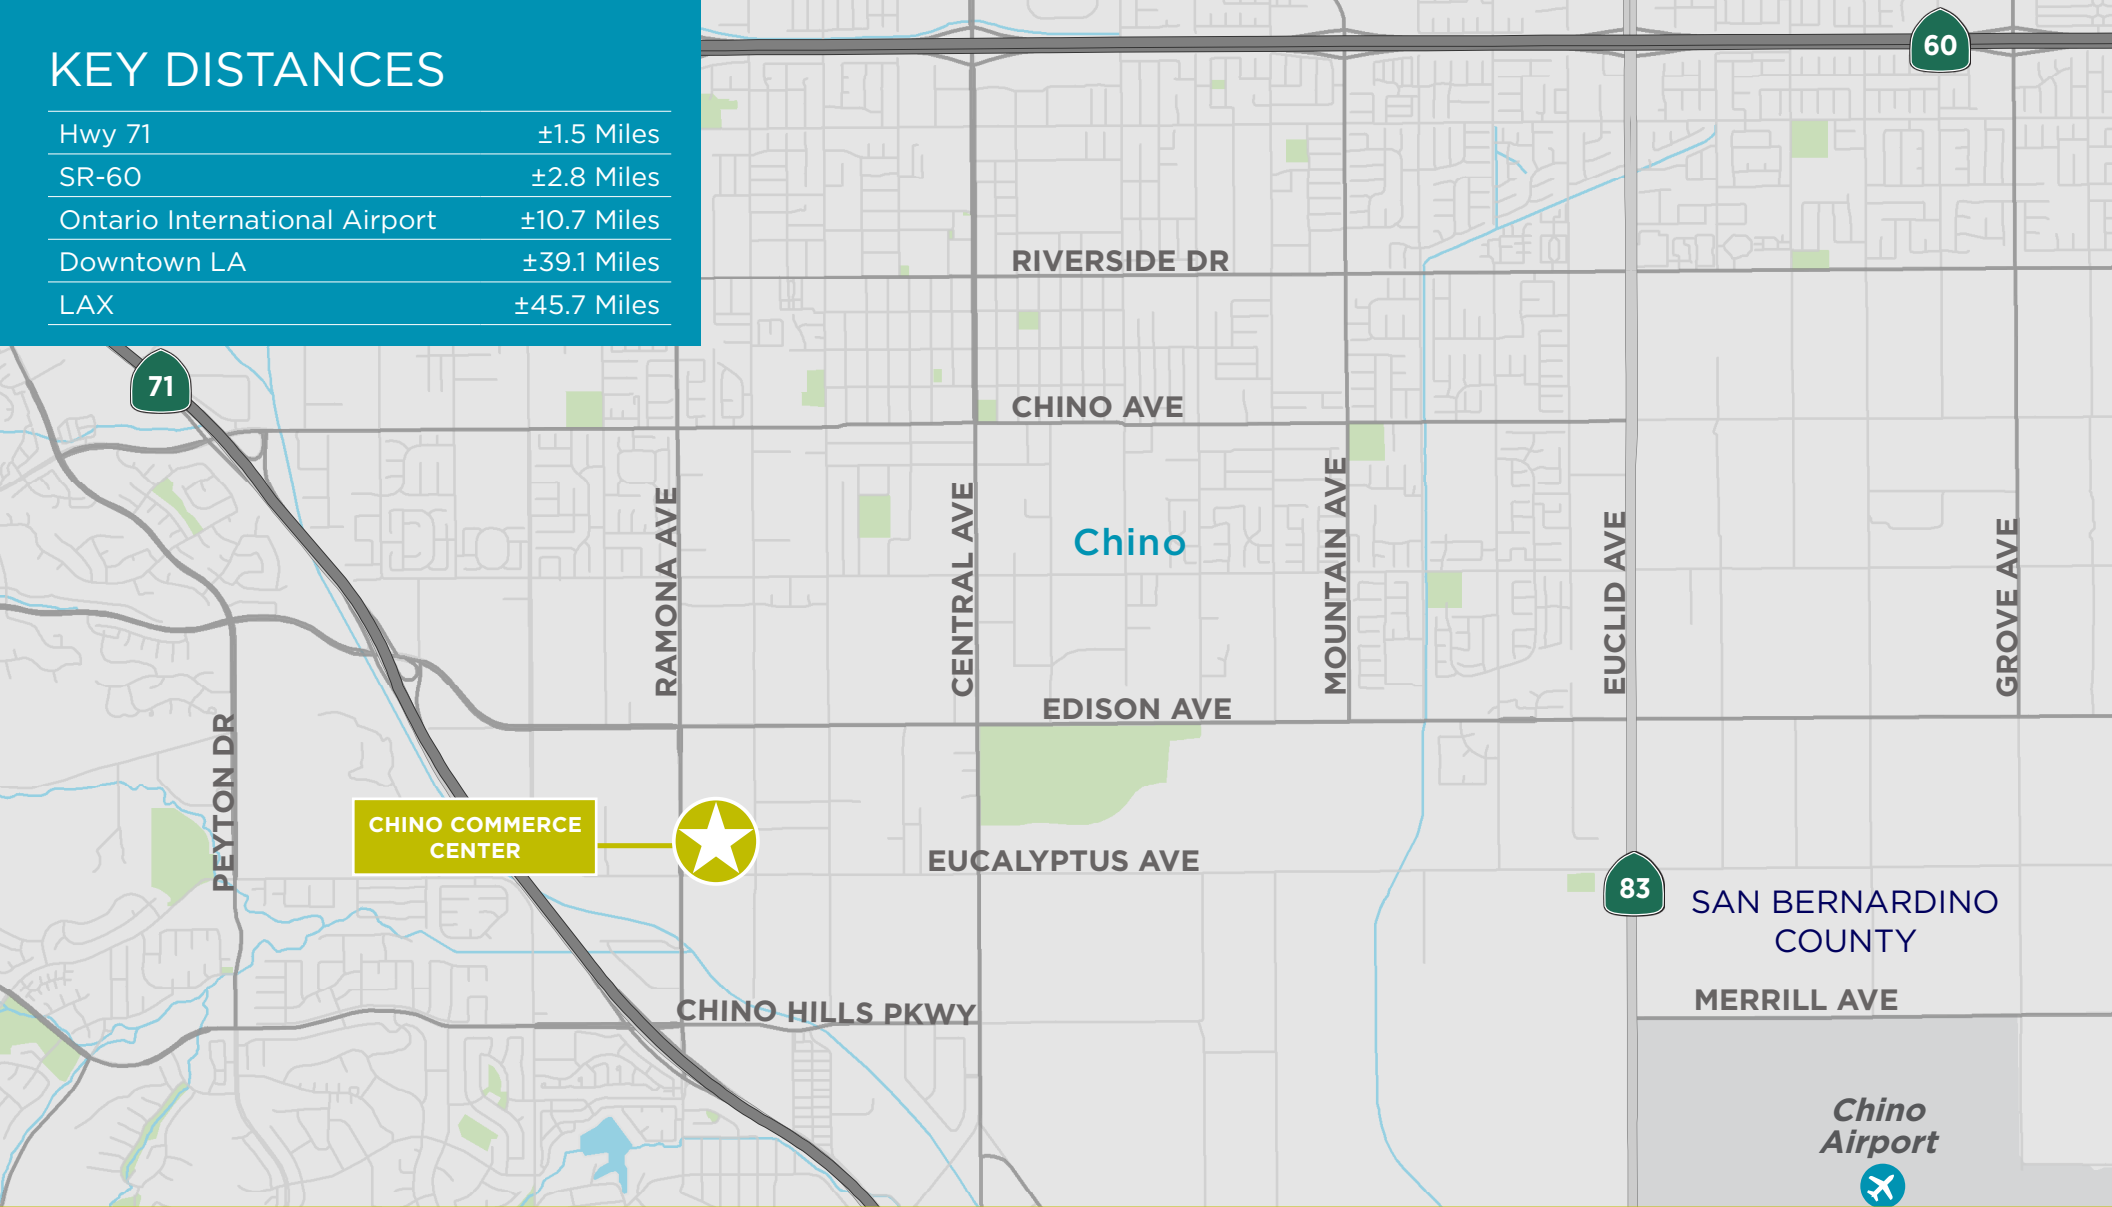

# KEY DISTANCES

Hwy 71	±1.5 Miles
SR-60	±2.8 Miles
Ontario International Airport	±10.7 Miles
Downtown LA	±39.1 Miles
LAX	±45.7 Miles

Please contact Exclusive Agents for further information:

A Quality Project Owned by: