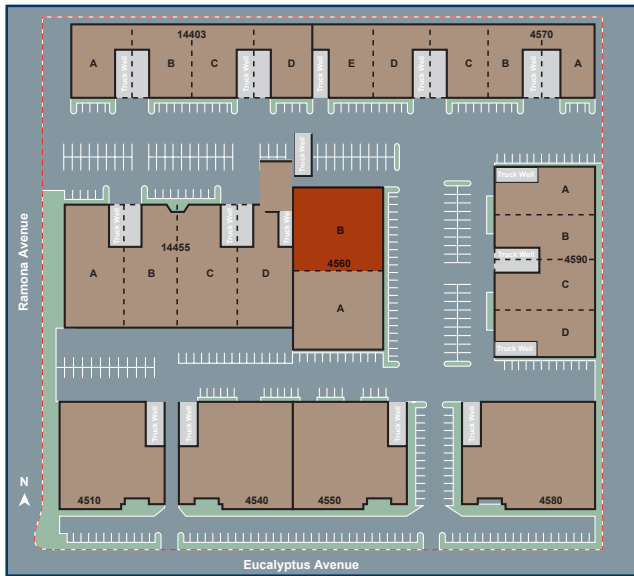

# PROJECT FEATURES

- » Institutionally Owned and Managed
- » Dock High Loading Doors
- » Ground Level Doors
- » 22' Minimum Clear Height
- » .33 GPM/3,000 SF Sprinkler Calc
- » Multiple Size Ranges Available
- » Business Park Setting
- » Central Chino / Inland Empire West Location
- » Excellent Access to SR-60 Freeway and Hwy 71
- » Street Frontage Units along Eucalyptus Avenue

#	PROPERTY/UNIT	SF	OFFICE SF	LOADING DOORS	AVAILABLE	ASKING LEASE RATE
1	4560 Eucalyptus Ave, Unit B	7,035	TBD	1 Dock Door and 1 Ground Level Door	Now	\$1.35 NNN

# 4560 Eucalyptus Ave, Unit B

- » 7,035 SF for Lease
- » 22' Minimum Clear Height
- » Private Offices, Lobby, and Restrooms
- » One (1) Dock High Door
- » One (1) Ground Level Door

A Quality Project Owned by: