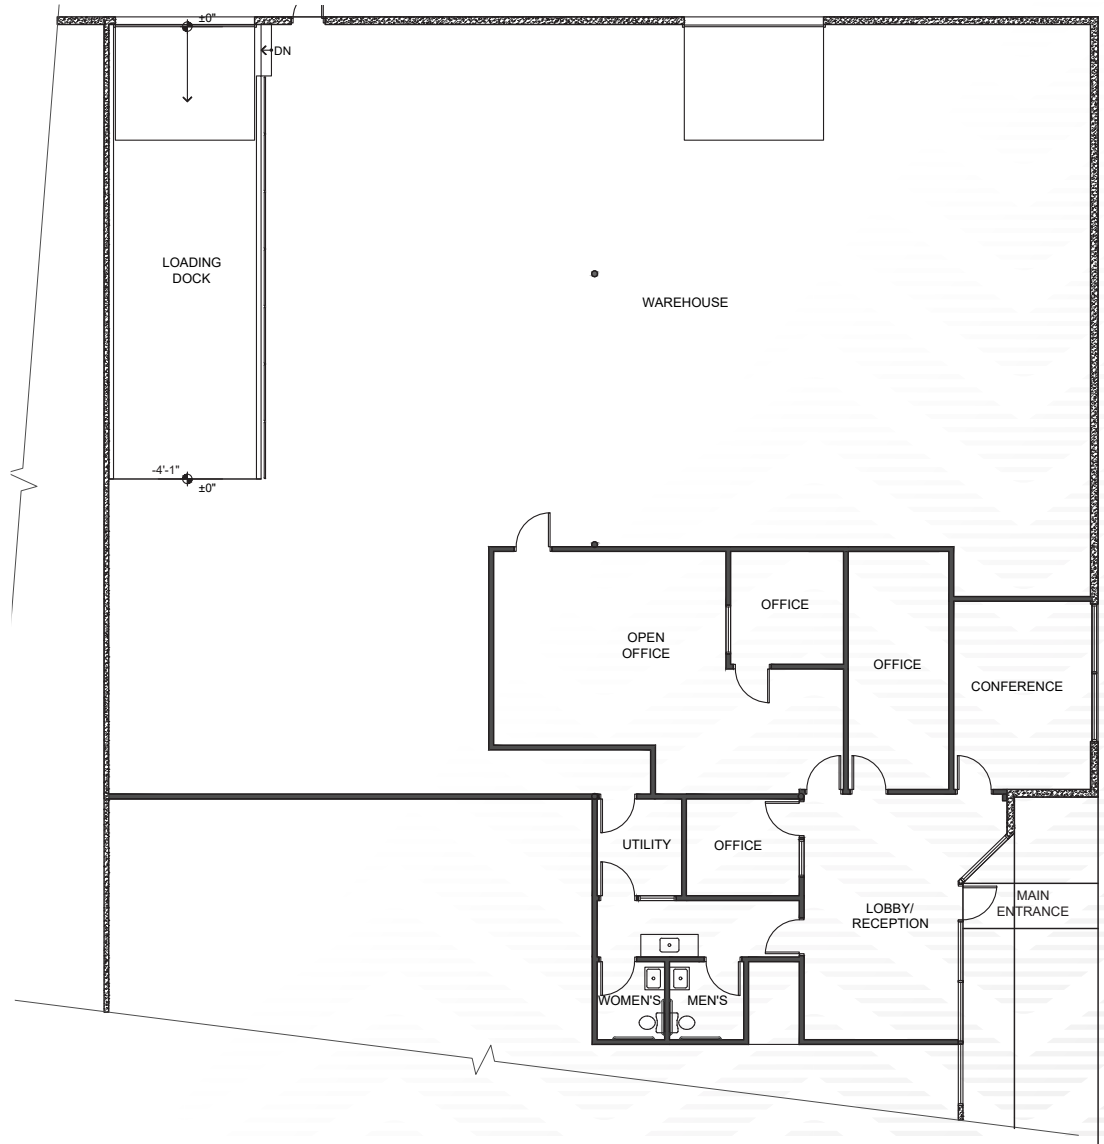

# PROJECT FEATURES

- » Institutionally Owned and Managed
- » Dock High Loading Doors
- » Ground Level Doors
- » 22' Minimum Clear Height
- » .33 GPM/3,000 SF Sprinkler Calc
- » Multiple Size Ranges Available
- » Business Park Setting
- » Central Chino / Inland Empire West Location
- » Excellent Access to SR-60 Freeway and Hwy 71
- » Street Frontage Units along Eucalyptus Avenue

#	PROPERTY/UNIT	SF	OFFICE SF	LOADING DOORS	AVAILABLE	ASKING LEASE RATE
1	4560 Eucalyptus Ave, Unit B	7,035	TBD	1 Dock Door and 1 Ground Level Door	Now	\$1.35 NNN

# 4560 Eucalyptus Ave, Unit B

- » 7,035 SF for Lease
- » 22' Minimum Clear Height
- » Private Offices, Lobby, and Restrooms
- » One (1) Dock High Door
- » One (1) Ground Level Door

A Quality Project Owned by: