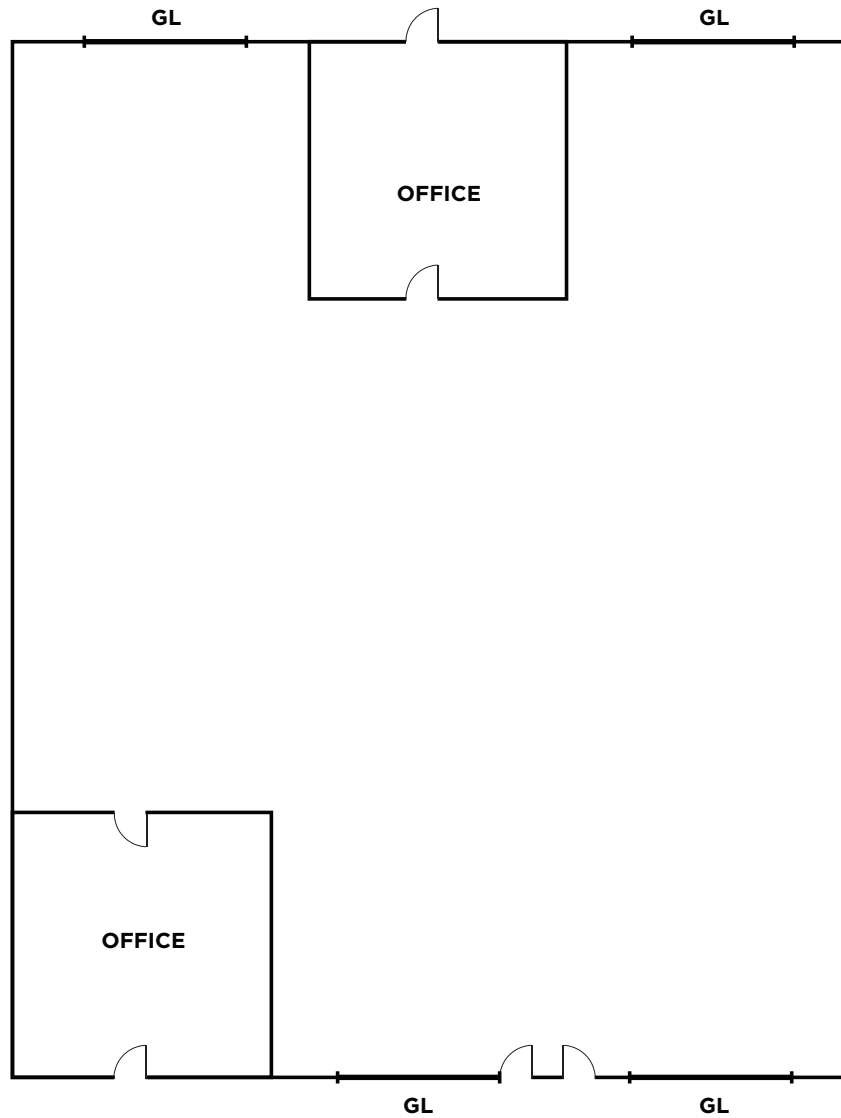

## HIGHLIGHTS

2878 PRUNE AVE.

- Automotive Service Only
- ±7,970 SF
- Two (2) Offices
- Four (4) 10' x 16' Grade Level Doors
- 18' Clear Height
- Sprinklered
- Excellent Access to I-680 and I-880
- Close to Numerous Retail Amenities
- Available June 1, 2025
- Call to Tour

# FLOOR PLAN

2878 PRUNE AVE.  
±7,970 SF | Suite F&R

Not to Scale