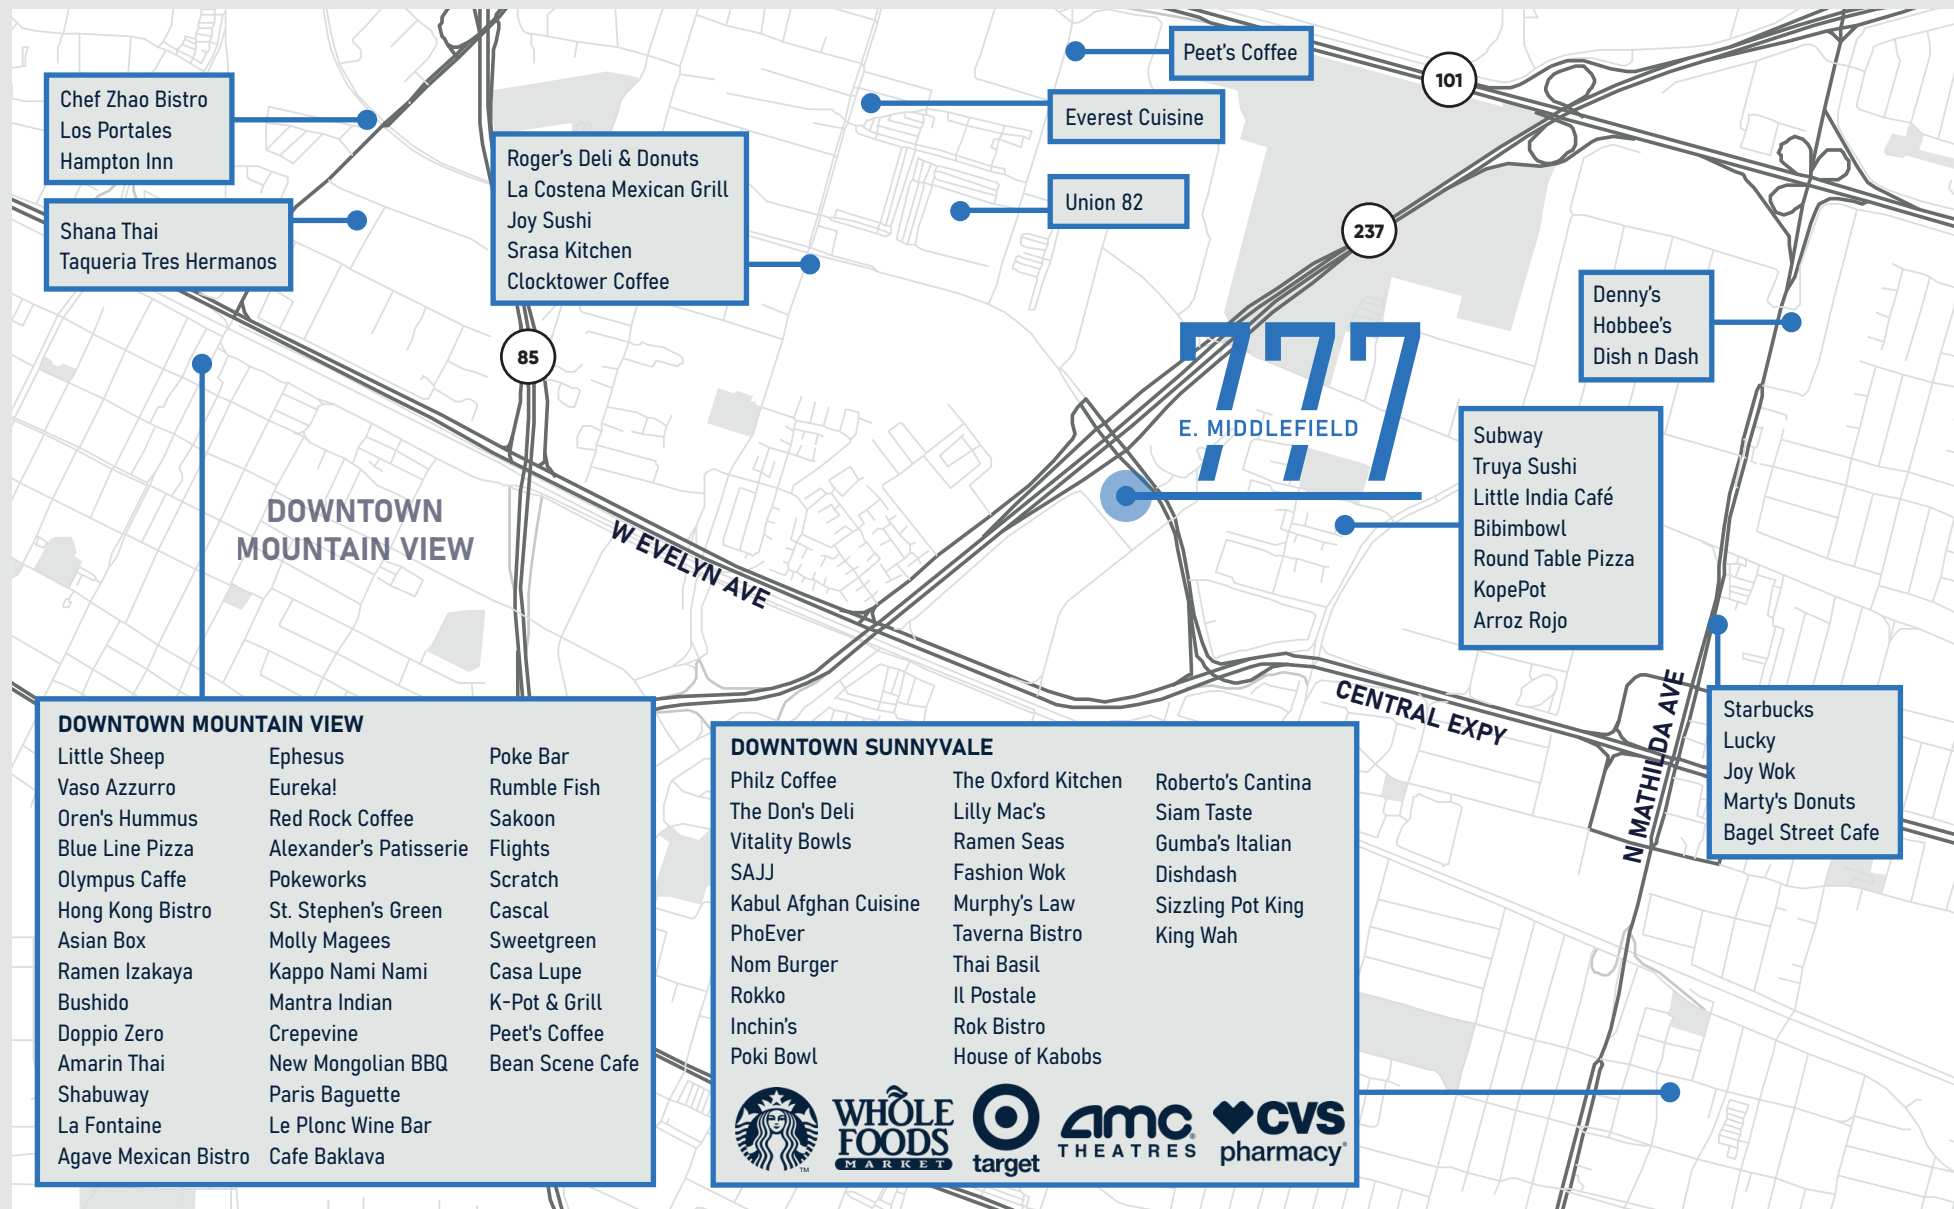

777
E. MIDDLEFIELD

TRANSPORTATION

- Half (1/2) Mile to VTA Light Rail & MVGO Shuttle Stop
- 1 Mile to Downtown Mountain View & Caltrain (6 Minute Ride on Light Rail)

777 E. MIDDLEFIELD

FLOOR PLAN

±59,251 SF

Potential Outdoor Amenity Space

777 E. MIDDLEFIELD

AMENITY MAP

- DOWNTOWN MOUNTAIN VIEW**
- | | | |
|----------------------|------------------------|-----------------|
| Little Sheep | Ephesus | Poke Bar |
| Vaso Azzurro | Eureka! | Rumble Fish |
| Oren's Hummus | Red Rock Coffee | Sakoon |
| Blue Line Pizza | Alexander's Patisserie | Flights |
| Olympus Caffe | Pokeworks | Scratch |
| Hong Kong Bistro | St. Stephen's Green | Cascal |
| Asian Box | Molly Magees | Sweetgreen |
| Ramen Izakaya | Kappo Nami Nami | Casa Lupe |
| Bushido | Mantra Indian | K-Pot & Grill |
| Doppio Zero | Crepevine | Peet's Coffee |
| Amarin Thai | New Mongolian BBQ | Bean Scene Cafe |
| Shabuway | Paris Baguette | |
| La Fontaine | Le Plonc Wine Bar | |
| Agave Mexican Bistro | Cafe Baklava | |

- DOWNTOWN SUNNYVALE**
- | | | |
|----------------------|--------------------|-------------------|
| Philz Coffee | The Oxford Kitchen | Roberto's Cantina |
| The Don's Deli | Lilly Mac's | Siam Taste |
| Vitality Bowls | Ramen Seas | Gumba's Italian |
| SAJJ | Fashion Wok | Dishdash |
| Kabul Afghan Cuisine | Murphy's Law | Sizzling Pot King |
| PhoEver | Taverna Bistro | King Wah |
| Nom Burger | Thai Basil | |
| Rokko | Il Postale | |
| Inchin's | Rok Bistro | |
| Poki Bowl | House of Kabobs | |
- AMC THEATRES**
- CVS pharmacy**
- Starbucks**
- WHOLE FOODS MARKET**
- target**

TRANSPORTATION MAP

777 E. MIDDLEFIELD

777

E. MIDDLEFIELD

COLIN FEICHTMEIR
+1 408 615 3443
colin.feichtmeir@cushwake.com
LIC #01298061

KELLY YODER
+1 408 615 3427
kelly.yoder@cushwake.com
LIC #01821117

STEVE HORTON
+1 408 615 3412
steve.horton@cushwake.com
LIC #01127340