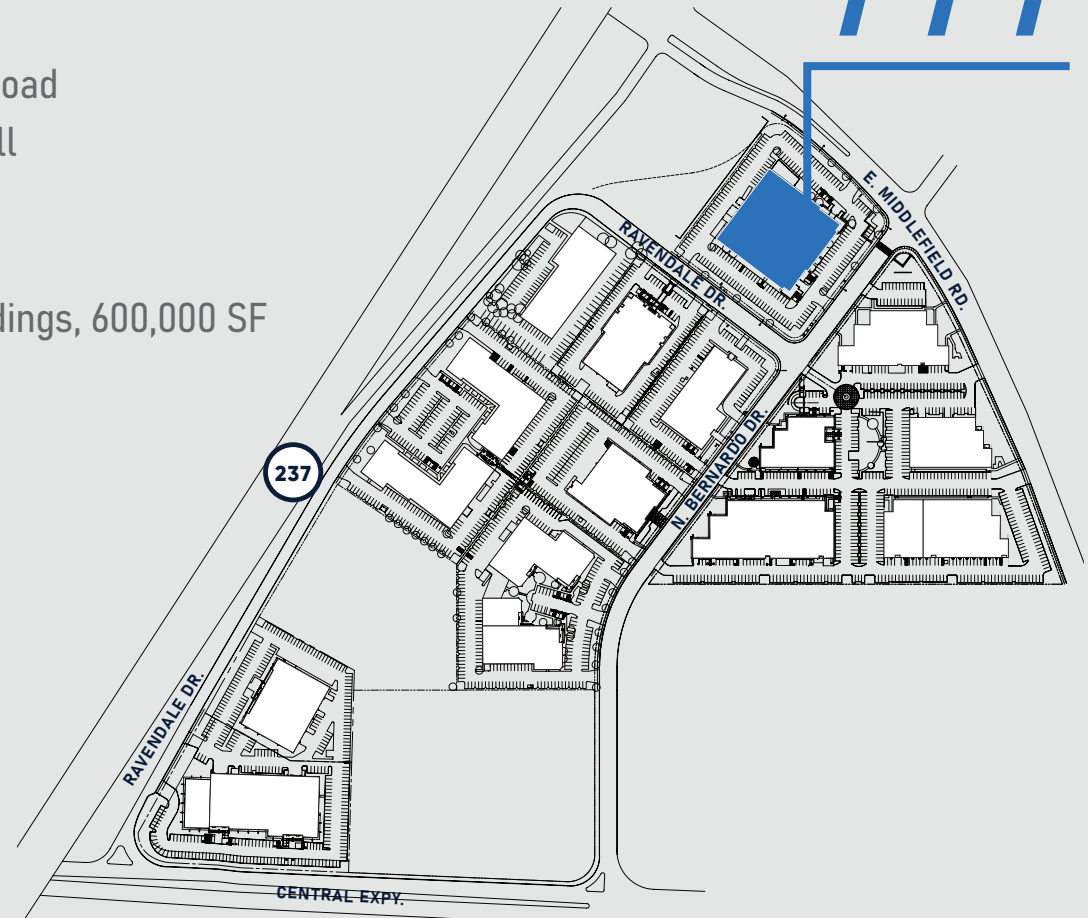

777
E. MIDDLEFIELD

MOUNTAIN VIEW | CALIFORNIA
±59,251 SQUARE FEET

bxp Boston Properties

 **CUSHMAN & WAKEFIELD**

BUILDING HIGHLIGHTS

- ±59,251 SF Freestanding Building
- Prominent Identity & Visibility on Middlefield Road
- 3 Grade Level Doors (2 Glassed-In), 1 Dock Well
- 3 EV Charging Stations
- ±3.3/1,000 Parking
- Built-In Expansion within the Project - 16 Buildings, 600,000 SF

777
E. MIDDLEFIELD

TRANSPORTATION

- Half (1/2) Mile to VTA Light Rail & MVGO Shuttle Stop
- 1 Mile to Downtown Mountain View & Caltrain (6 Minute Ride on Light Rail)

777 E. MIDDLEFIELD

FLOOR PLAN

±59,251 SF

13 Offices

12 Conference Rooms

Executive Business Center

2 Break Rooms

Labs with Dedicated HVAC

3 Grade Level Doors (2 Glassed-In)

1 Dock Well

Large Fenced Equipment Pad

Potential Outdoor Amenity Space

777 E. MIDDLEFIELD

AMENITY MAP

- DOWNTOWN MOUNTAIN VIEW**
- | | | |
|----------------------|------------------------|-----------------|
| Little Sheep | Ephesus | Poke Bar |
| Vaso Azzurro | Eureka! | Rumble Fish |
| Oren's Hummus | Red Rock Coffee | Sakoon |
| Blue Line Pizza | Alexander's Patisserie | Flights |
| Olympus Caffe | Pokeworks | Scratch |
| Hong Kong Bistro | St. Stephen's Green | Cascal |
| Asian Box | Molly Magees | Sweetgreen |
| Ramen Izakaya | Kappo Nami Nami | Casa Lupe |
| Bushido | Mantra Indian | K-Pot & Grill |
| Doppio Zero | Crepevine | Peet's Coffee |
| Amarin Thai | New Mongolian BBQ | Bean Scene Cafe |
| Shabuway | Paris Baguette | |
| La Fontaine | Le Plonc Wine Bar | |
| Agave Mexican Bistro | Cafe Baklava | |