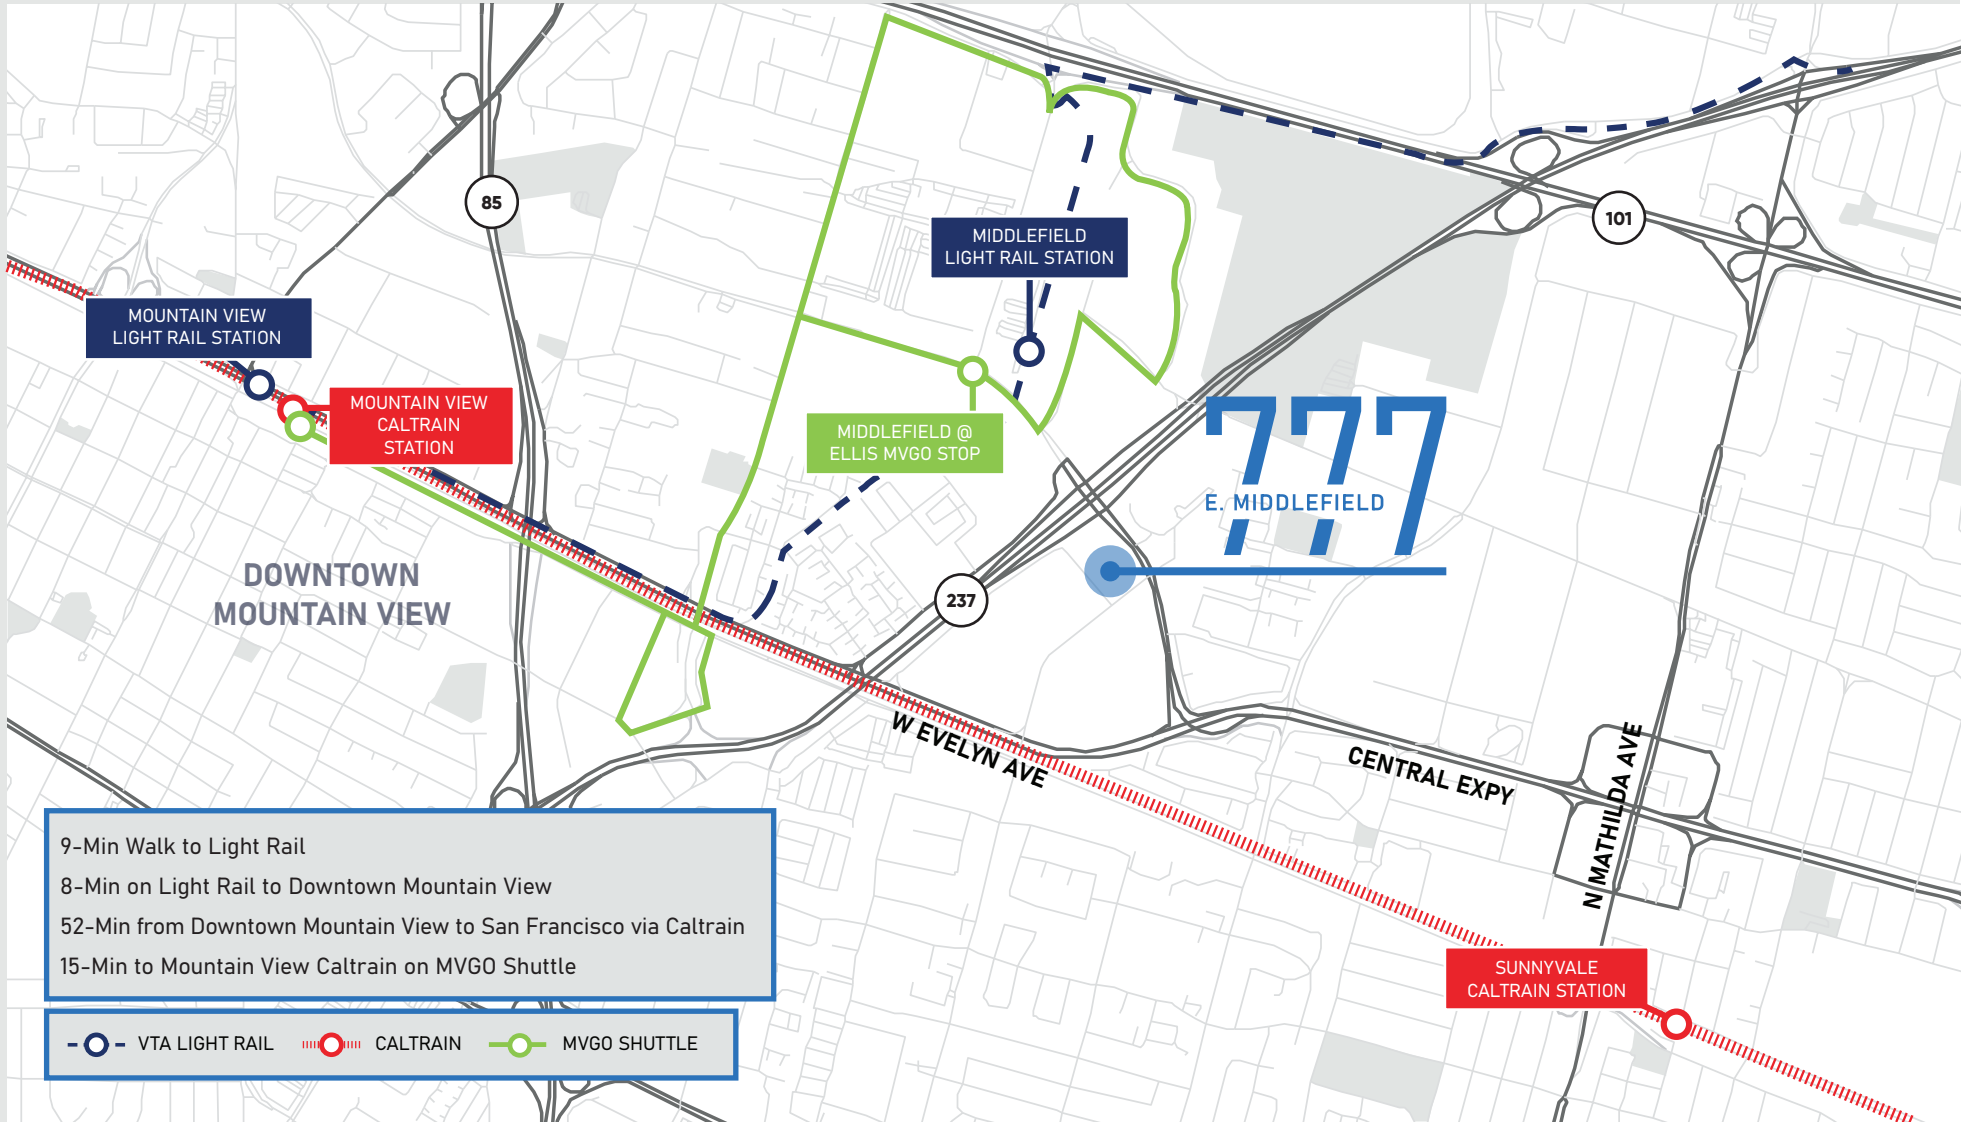

TRANSPORTATION MAP

777 E. MIDDLEFIELD