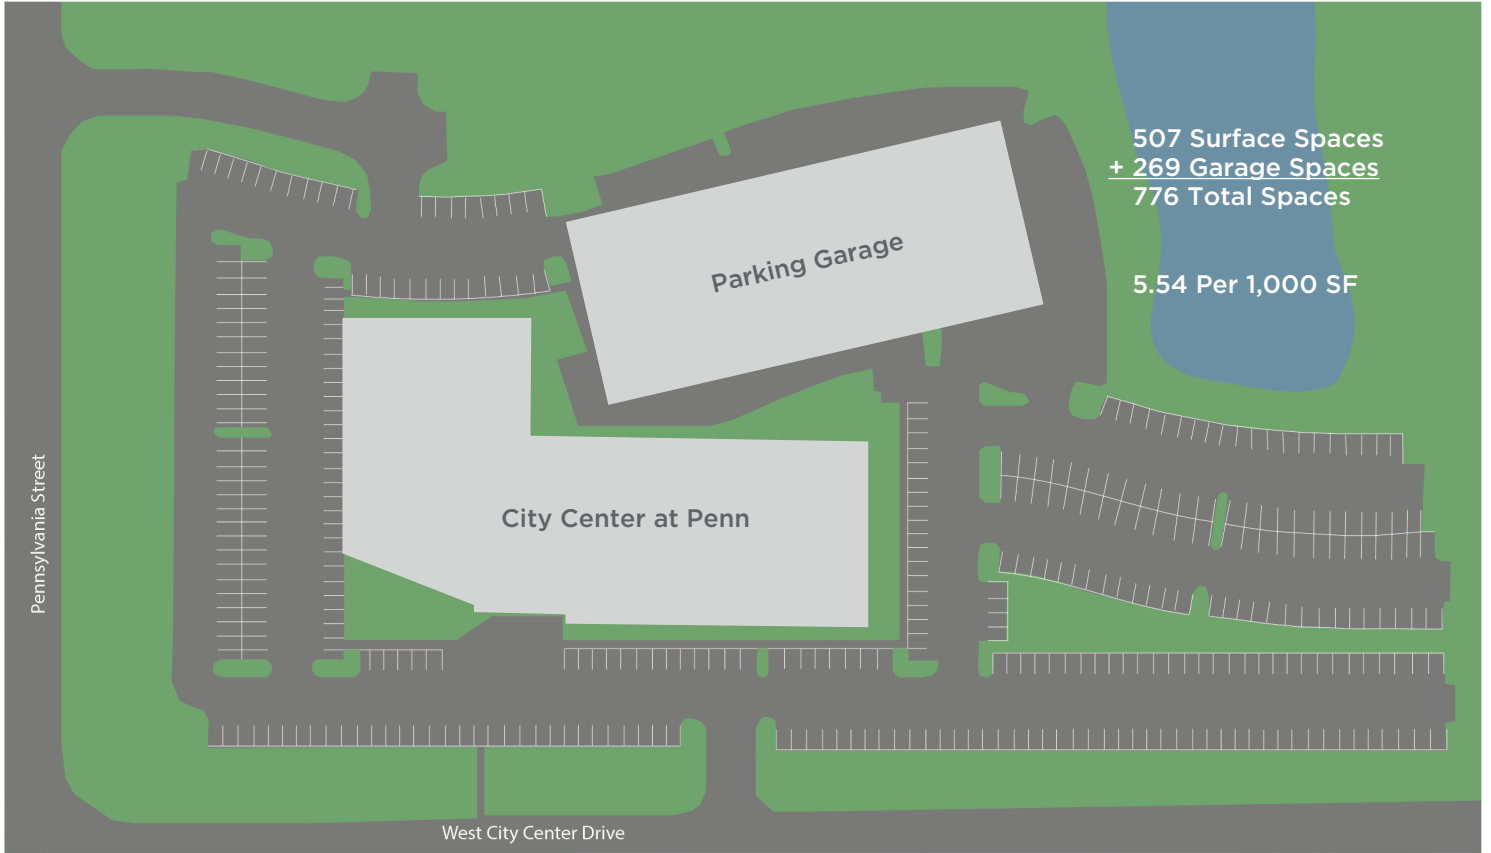

Site Plan

Stacking Plan

**CUSHMAN &
WAKEFIELD**

FOR SALE

4529 West 96th Street

Indianapolis, IN 46268

Floorplans

David A. Moore, SIOR, CCIM
+1 317 639 0490
david.moore@cushwake.com