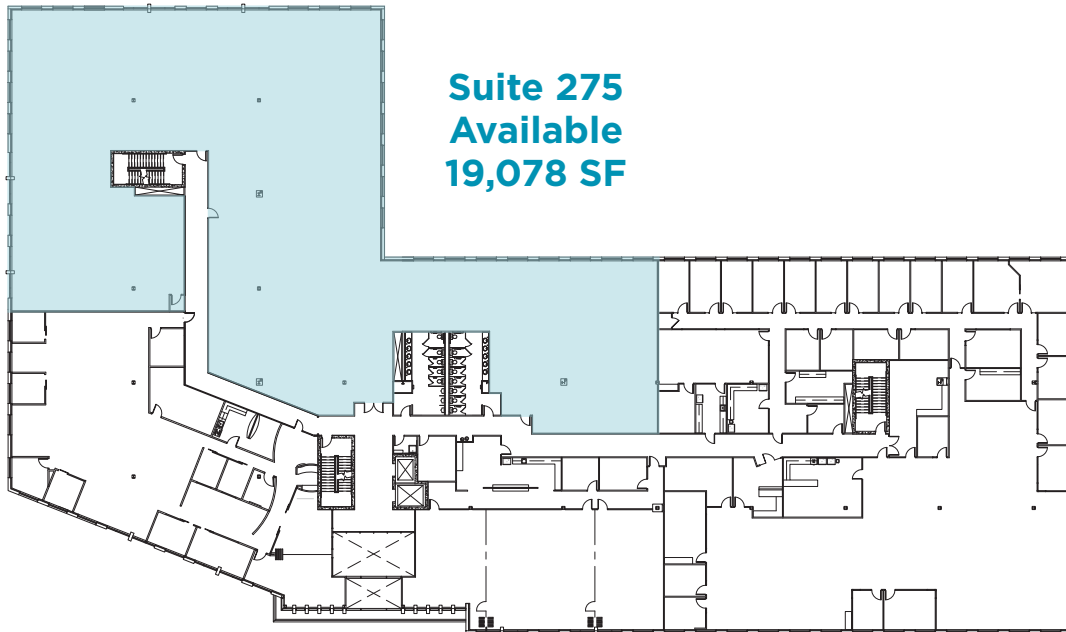

Site Plan

Stacking Plan

**CUSHMAN &
WAKEFIELD**

FOR SALE

4529 West 96th Street

Indianapolis, IN 46268

Floorplans

David A. Moore, SIOR, CCIM
+1 317 639 0490
david.moore@cushwake.com