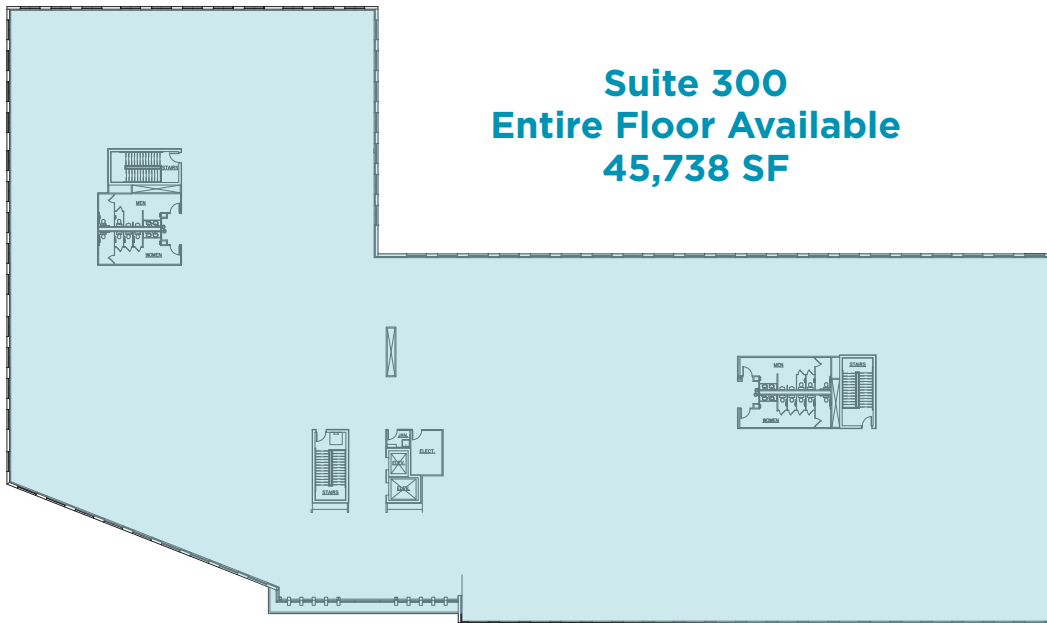

Site Plan

Stacking Plan

**CUSHMAN &
WAKEFIELD**

FOR SALE

4529 West 96th Street

Indianapolis, IN 46268

Floorplans

David A. Moore, SIOR, CCIM
+1 317 639 0490
david.moore@cushwake.com