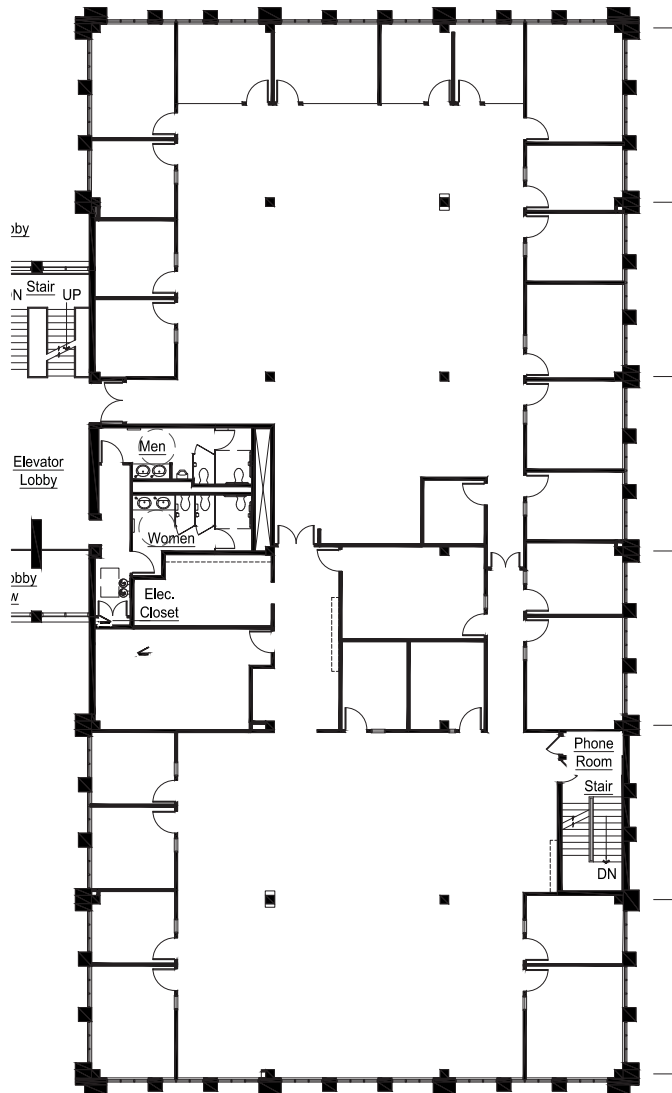

Building 2
SUITE 200
11,747 RSF

Nathan J. Bradley
303.813.6444
nate.bradley@cushwake.com

W. Ryan Stout
303.813.6448
ryan.stout@cushwake.com

Zachary T. Williams
303.813.6474
zach.williams@cushwake.com