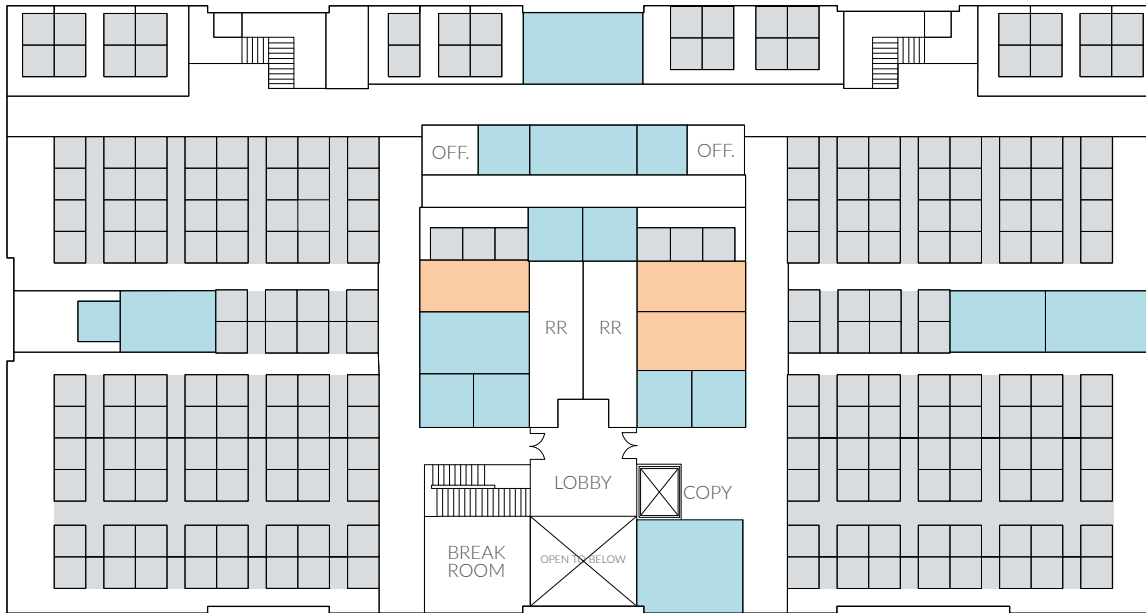

# PROPERTY HIGHLIGHTS

- 940 N. McCarthy Blvd., 2nd Floor: ±26,833 SF
- Plug & Play
- “The Commons” Outdoor Gathering/Workspace Areas include open-air Wi-Fi, BBQ stations, bocce ball court, etc.
- Sports Courts (Basketball & Volleyball)
- Fitness Center
- Conference Center
- EV Charging Stations
- Car Detailing
- McCarthy Ranch Marketplace Adjacent
- LED: 11/30/28

# FLOOR PLAN

**940 N. McCARTHY BLVD.**

2nd Floor | ±26,833 SF

- 212 Workstations
- 2 Private Offices
- 16 Conference Rooms
- Break Room
- Numerous Lab Areas