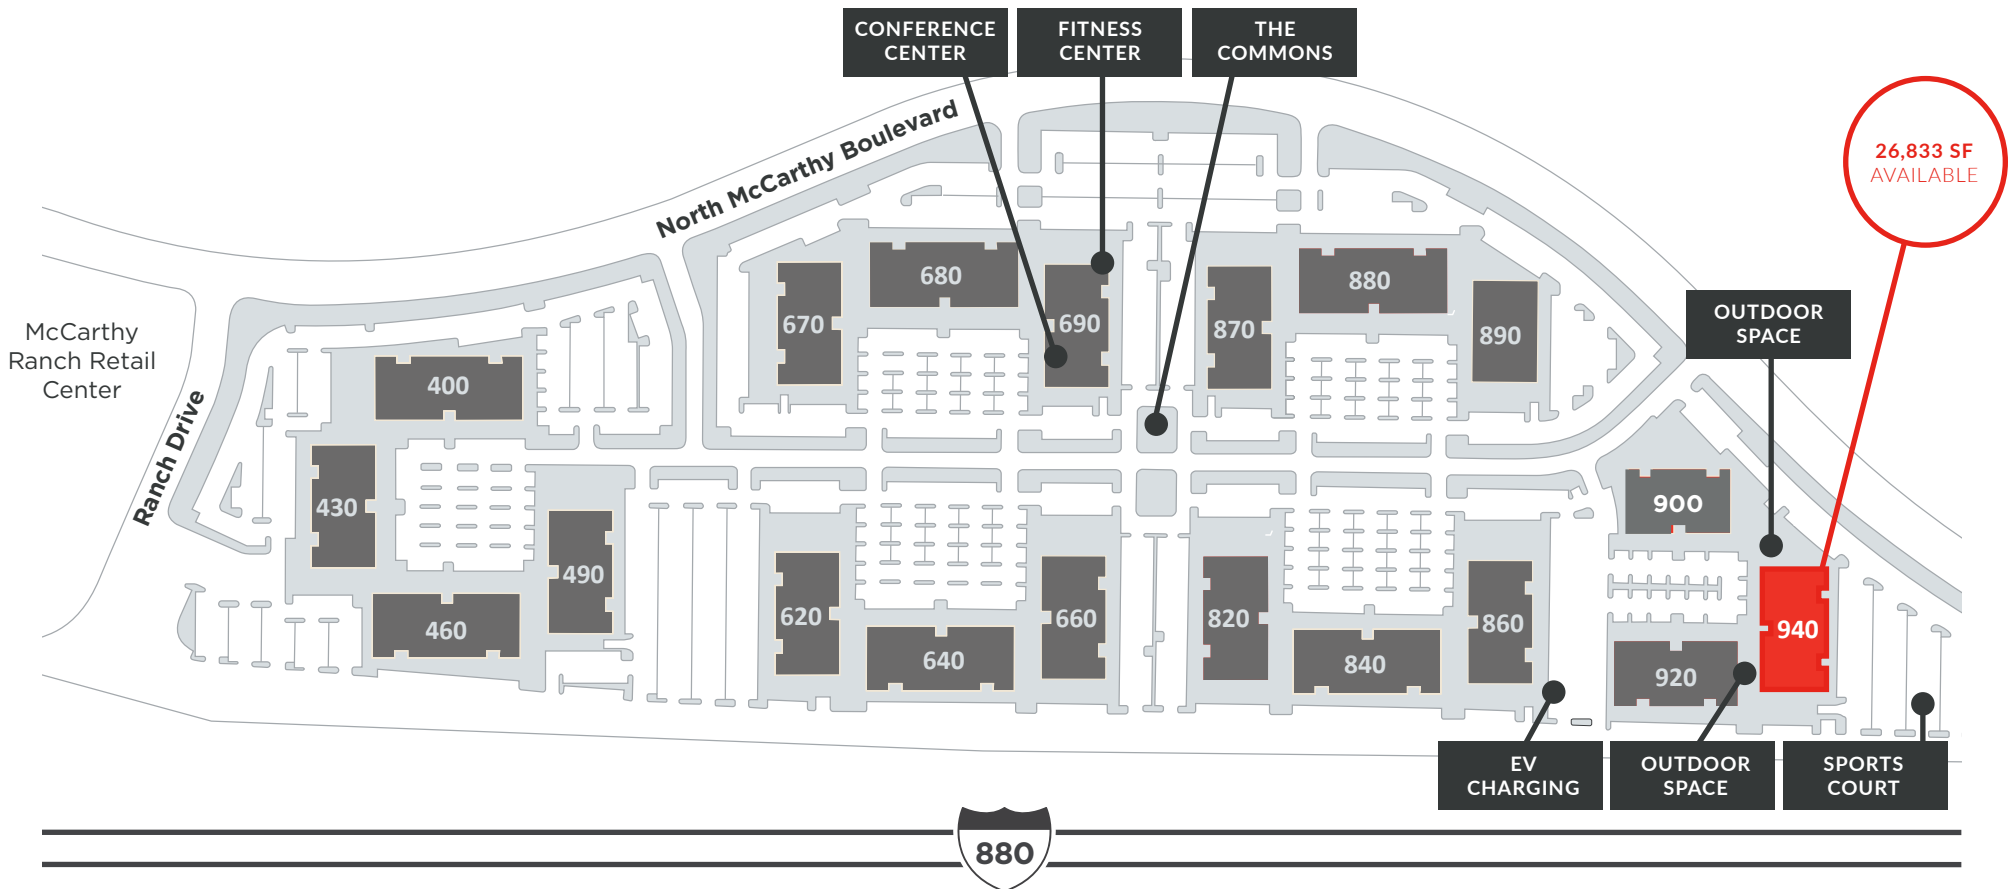

# PROPERTY HIGHLIGHTS

- 940 N. McCarthy Blvd., 2nd Floor: ±26,833 SF
- Plug & Play
- “The Commons” Outdoor Gathering/Workspace Areas include open-air Wi-Fi, BBQ stations, bocce ball court, etc.
- Sports Courts (Basketball & Volleyball)
- Fitness Center
- Conference Center
- EV Charging Stations
- Car Detailing
- McCarthy Ranch Marketplace Adjacent
- LED: 11/30/28

- La Catalana
- Subway
- Eat Viet
- Mina's Korean
- BBQ
- Sendo Sushi
- Round Table Pizza
- Halan Gyro Express
- Von Chicken
- Extreme Pita

**MCCARTHY RANCH**

- In-N-Out Burger
- Romano's Macaroni Grill
- Banana Leaf
- The Green Barn
- McDonald's
- Taco Bell
- Starbucks
- Happi House Teriyaki
- DishDash
- On The Border
- Black Angus Steakhouse

- Courtyard Marriott
- Hyatt House

- Samsung Cafe
- Honeyberry
- Peet's Coffee & Tea

- Levi's Stadium
- Bourbon Steak

**MERCADO**

- In-N-Out Burger
- AMC Mercado 20
- Starbucks
- SmokeEaters
- Panda Express
- Tomatina
- Subway
- TJ Maxx & Homegoods
- Walmart Neighborhood Market
- Krispy Kreme
- Jamba Juice