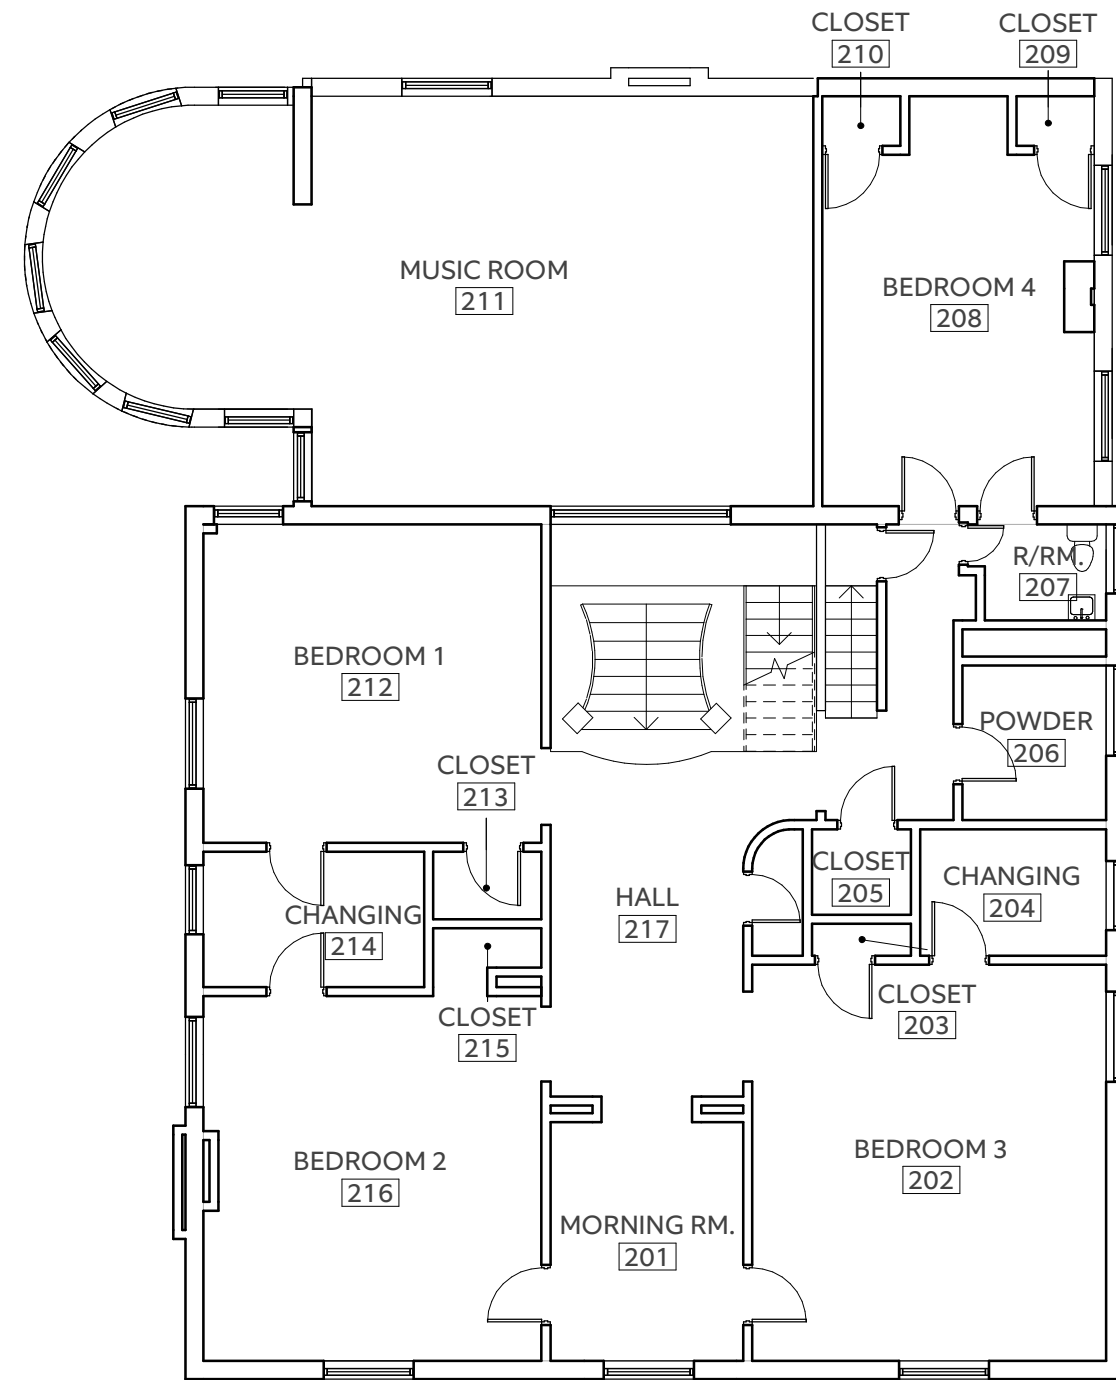

FIRST FLOOR AS-BUILTS

SECOND FLOOR AS-BUILTS

[SCALE]
3/32" = 1' - 0"

LEVEY MANSION

FIRST + SECOND FLOOR AS-BUILTS
2902 N. MERIDIAN STREET
INDIANAPOLIS, INDIANA 46208

[PROJ. #]
2021.222

[DATE | REVISION]
06.14.21 | 00

THIRD FLOOR AS-BUILTS

FLOOR LOWER LEVEL AS-BUILTS

[SCALE]
3/32" = 1' - 0"

LEVEY MANSION

THIRD + FLOOR LOWER LEVEL AS-BUILTS
2902 N. MERIDIAN STREET
INDIANAPOLIS, INDIANA 46208

[PROJ. #]
2021.222

[DATE | REVISION]
06.14.21 | 00