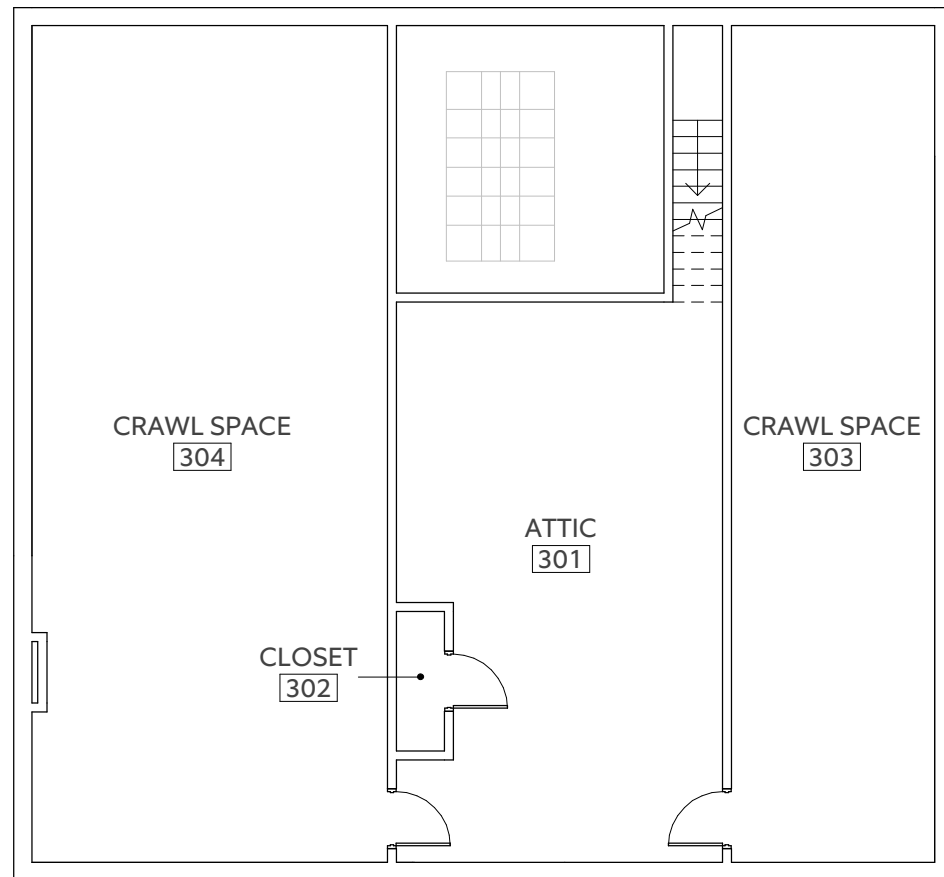

FIRST FLOOR AS-BUILTS

SECOND FLOOR AS-BUILTS

[SCALE]
3/32" = 1' - 0"

LEVEY MANSION

FIRST + SECOND FLOOR AS-BUILTS
2902 N. MERIDIAN STREET
INDIANAPOLIS, INDIANA 46208

[PROJ. #]
2021.222

[DATE | REVISION]
06.14.21 | 00

THIRD FLOOR AS-BUILTS

FLOOR LOWER LEVEL AS-BUILTS

[SCALE]
3/32" = 1' - 0"

LEVEY MANSION

THIRD + FLOOR LOWER LEVEL AS-BUILTS
2902 N. MERIDIAN STREET
INDIANAPOLIS, INDIANA 46208

[PROJ. #]
2021.222

[DATE | REVISION]
06.14.21 | 00